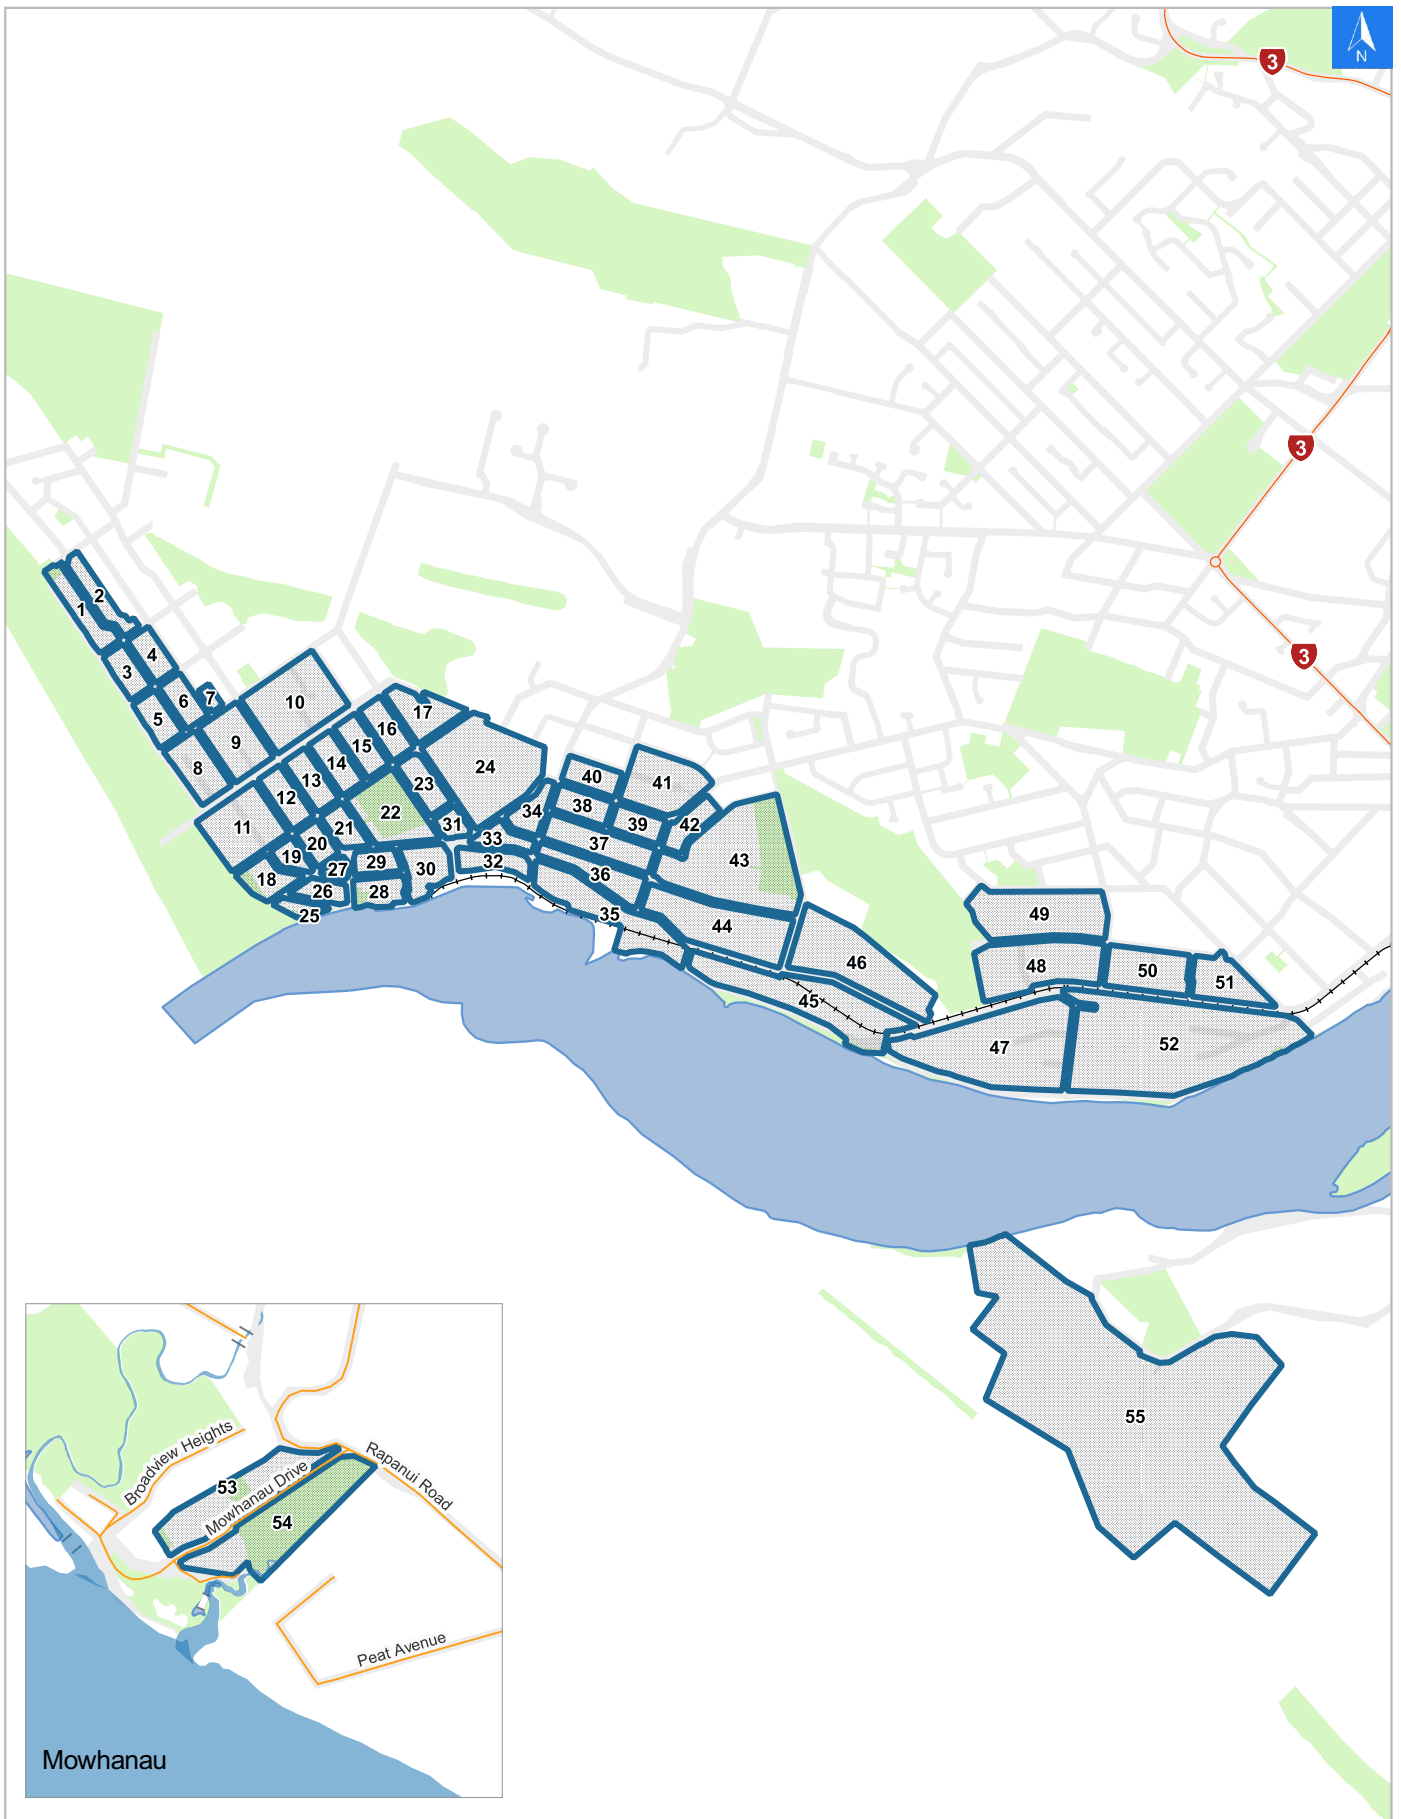

## Tsunami Evacuation Map Key

**Disclaimer:**

Digital map data sourced from Land Information New Zealand CROWN COPYRIGHT RESERVED.  
The information displayed in the GIS has been taken from Whanganui District Council's databases and maps.  
It is made available in good faith but its accuracy or completeness is not guaranteed. If the information is relied on in support of a resource consent it should be verified independently.

Scale: 1:39,000

Disclaimer:

Digital map data sourced from Land Information New Zealand CROWN COPYRIGHT RESERVED.  
The information displayed in the GIS has been taken from Whanganui District Council's databases and maps.  
It is made available in good faith but its accuracy or completeness is not guaranteed. If the information is relied on in support of a resource consent it should be verified independently.

Wednesday, November 8, 2023

Scale 1: 2500

Wednesday, November 8, 2023

**Disclaimer:**

Digital map data sourced from Land Information New Zealand CROWN COPYRIGHT RESERVED.  
The information displayed in the GIS has been taken from Whanganui District Council's databases and maps.  
It is made available in good faith but its accuracy or completeness is not guaranteed. If the information is relied on in support of a resource consent it should be verified independently.