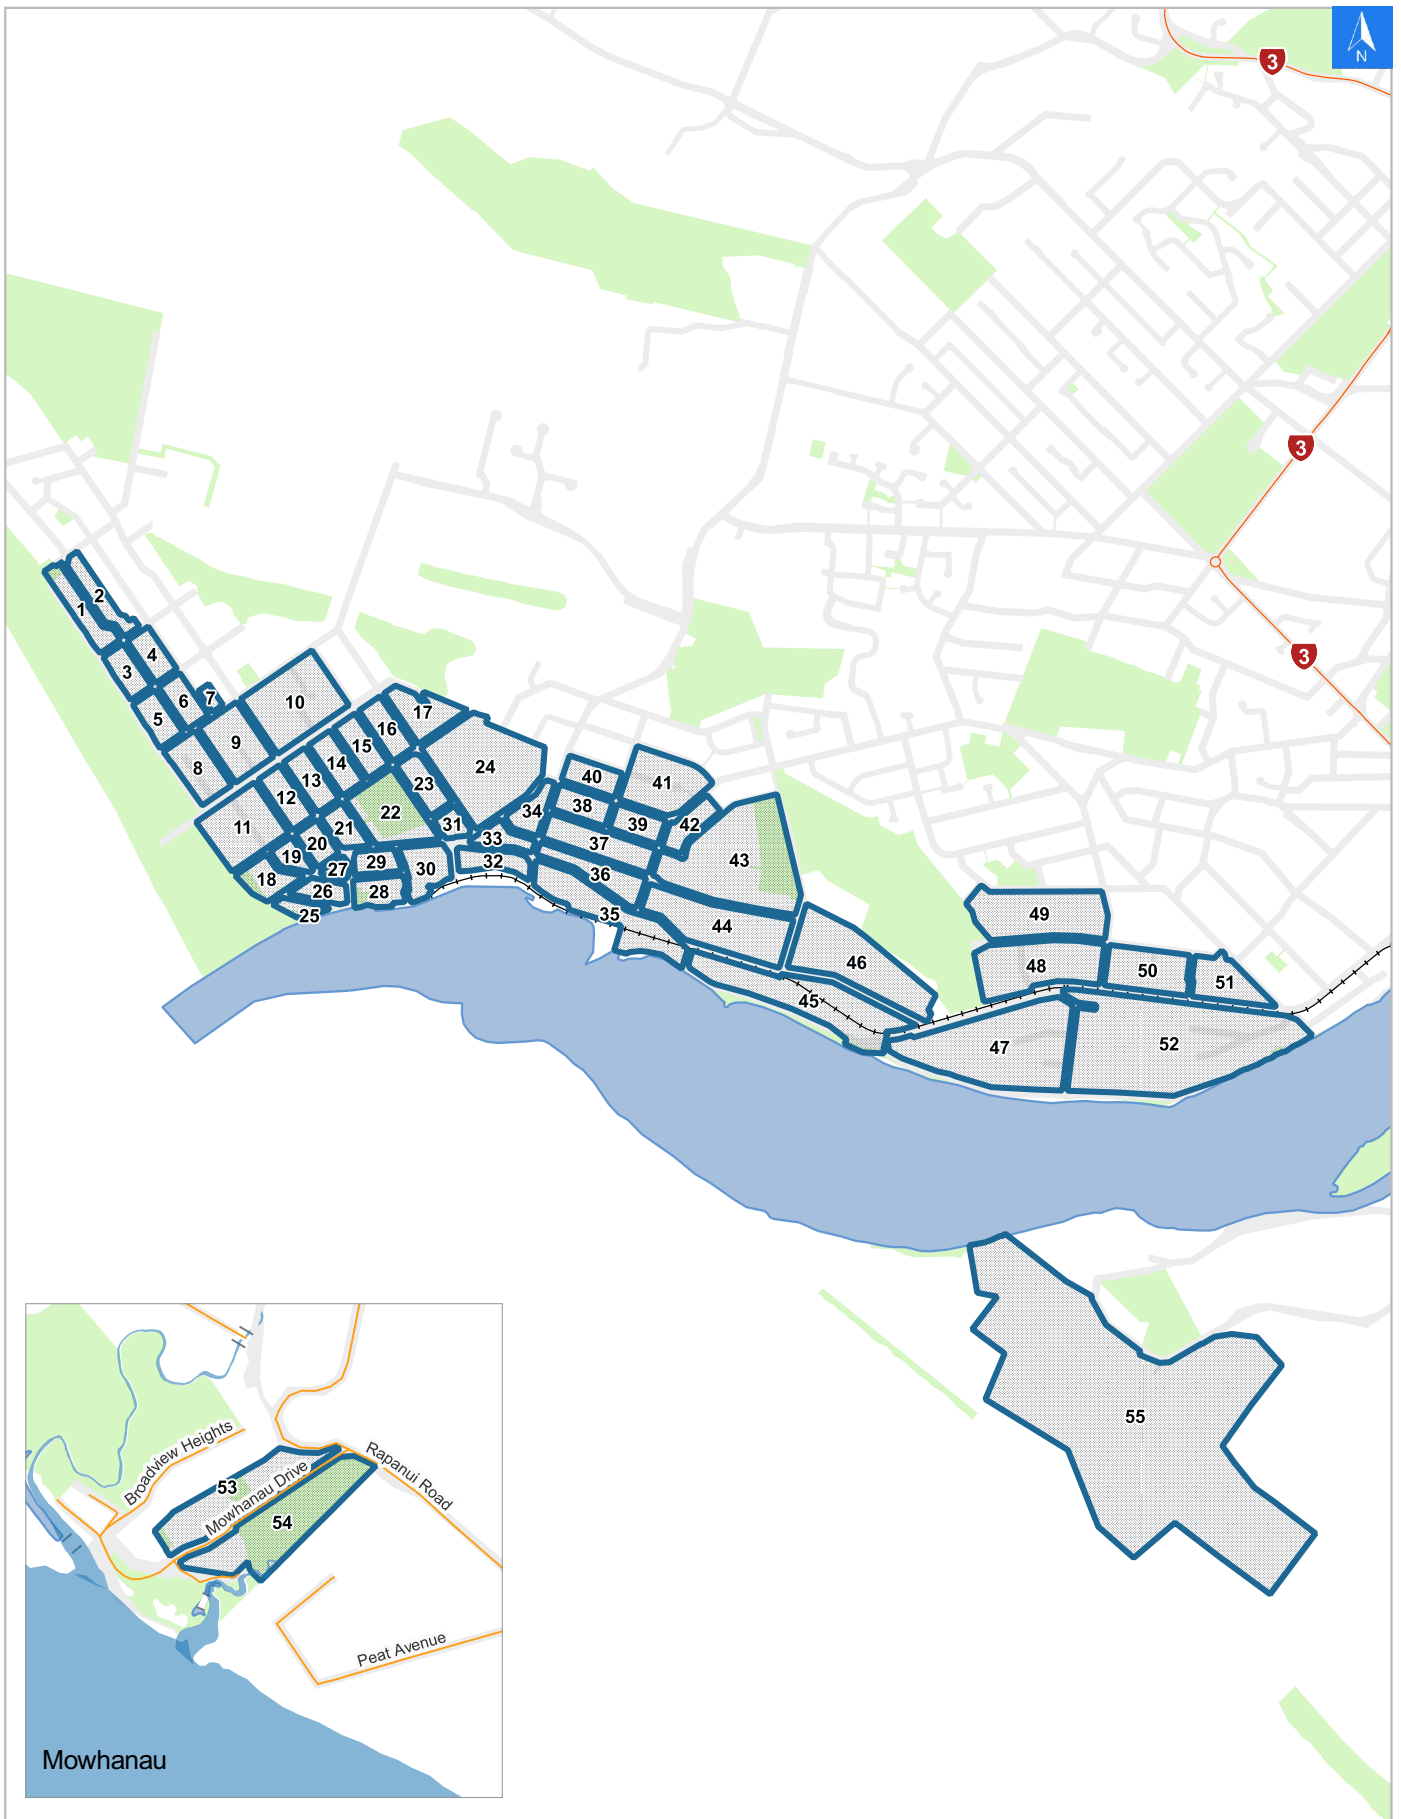

Tsunami Evacuation Map Key

Disclaimer:

Digital map data sourced from Land Information New Zealand CROWN COPYRIGHT RESERVED.
The information displayed in the GIS has been taken from Whanganui District Council's databases and maps.
It is made available in good faith but its accuracy or completeness is not guaranteed. If the information is relied on in support of a resource consent it should be verified independently.

Scale: 1:39,000

Disclaimer:

Digital map data sourced from Land Information New Zealand CROWN COPYRIGHT RESERVED.
The information displayed in the GIS has been taken from Whanganui District Council's databases and maps.
It is made available in good faith but its accuracy or completeness is not guaranteed. If the information is relied on in support of a resource consent it should be verified independently.

Wednesday, November 8, 2023

Scale 1: 2000

Wednesday, November 8, 2023

Disclaimer:

Digital map data sourced from Land Information New Zealand CROWN COPYRIGHT RESERVED.
The information displayed in the GIS has been taken from Whanganui District Council's databases and maps.
It is made available in good faith but its accuracy or completeness is not guaranteed. If the information is relied on in support of a resource consent it should be verified independently.