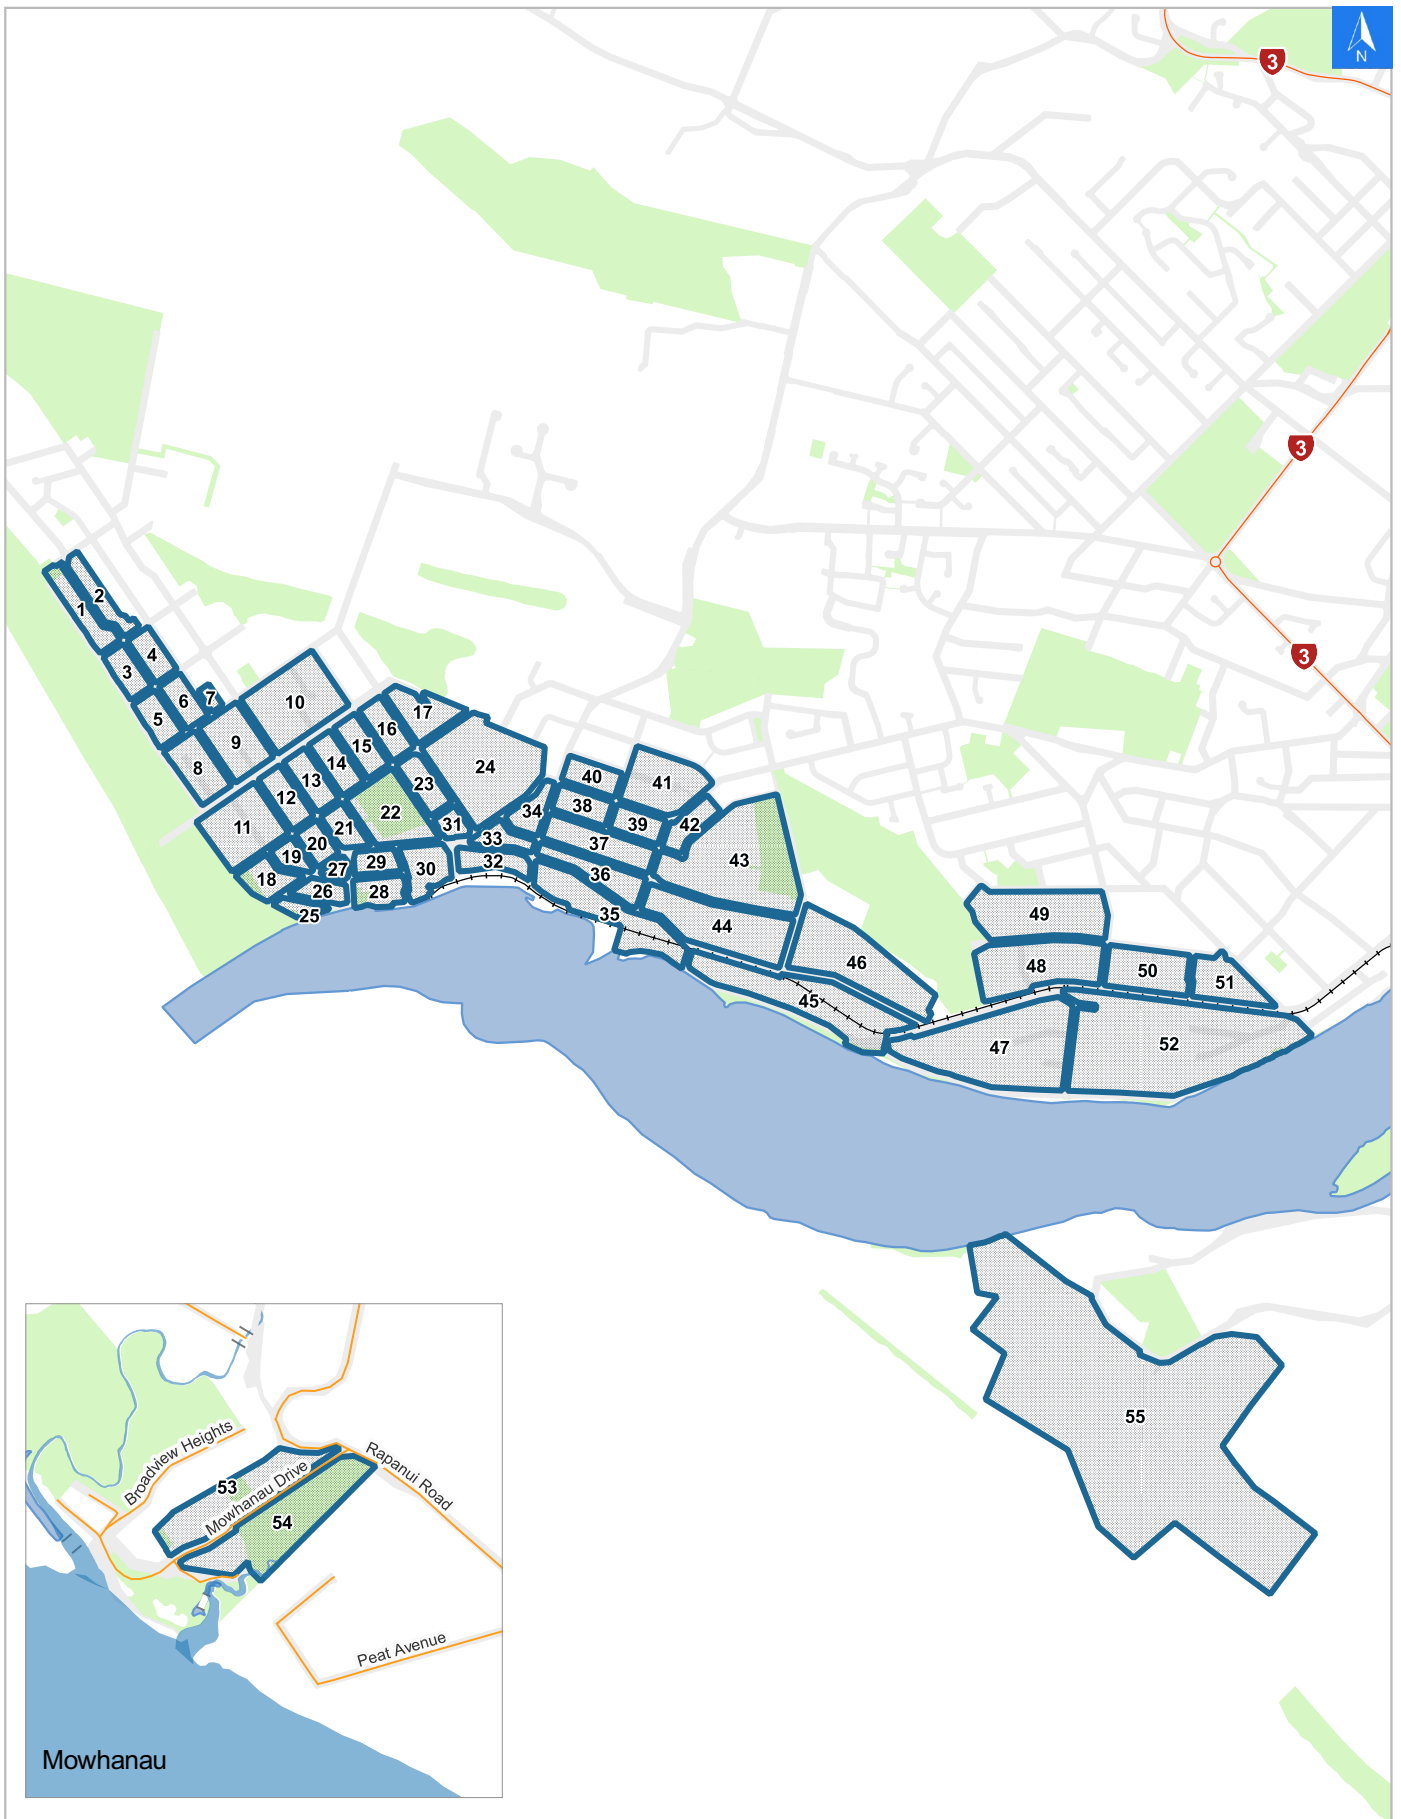

Tsunami Evacuation Map Key

Disclaimer:

Digital map data sourced from Land Information New Zealand CROWN COPYRIGHT RESERVED.
The information displayed in the GIS has been taken from Whanganui District Council's databases and maps.
It is made available in good faith but its accuracy or completeness is not guaranteed. If the information is relied on in support of a resource consent it should be verified independently.

Scale: 1:39,000

Wednesday, November 8, 2023

Disclaimer:

Digital map data sourced from Land Information New Zealand CROWN COPYRIGHT RESERVED.
The information displayed in the GIS has been taken from Whanganui District Council's databases and maps.
It is made available in good faith but its accuracy or completeness is not guaranteed. If the information is relied on in support of a resource consent it should be verified independently.

Scale 1: 5000

Wednesday, November 8, 2023

Disclaimer:

Digital map data sourced from Land Information New Zealand CROWN COPYRIGHT RESERVED.
The information displayed in the GIS has been taken from Whanganui District Council's databases and maps.
It is made available in good faith but its accuracy or completeness is not guaranteed. If the information is relied on in support of a resource consent it should be verified independently.