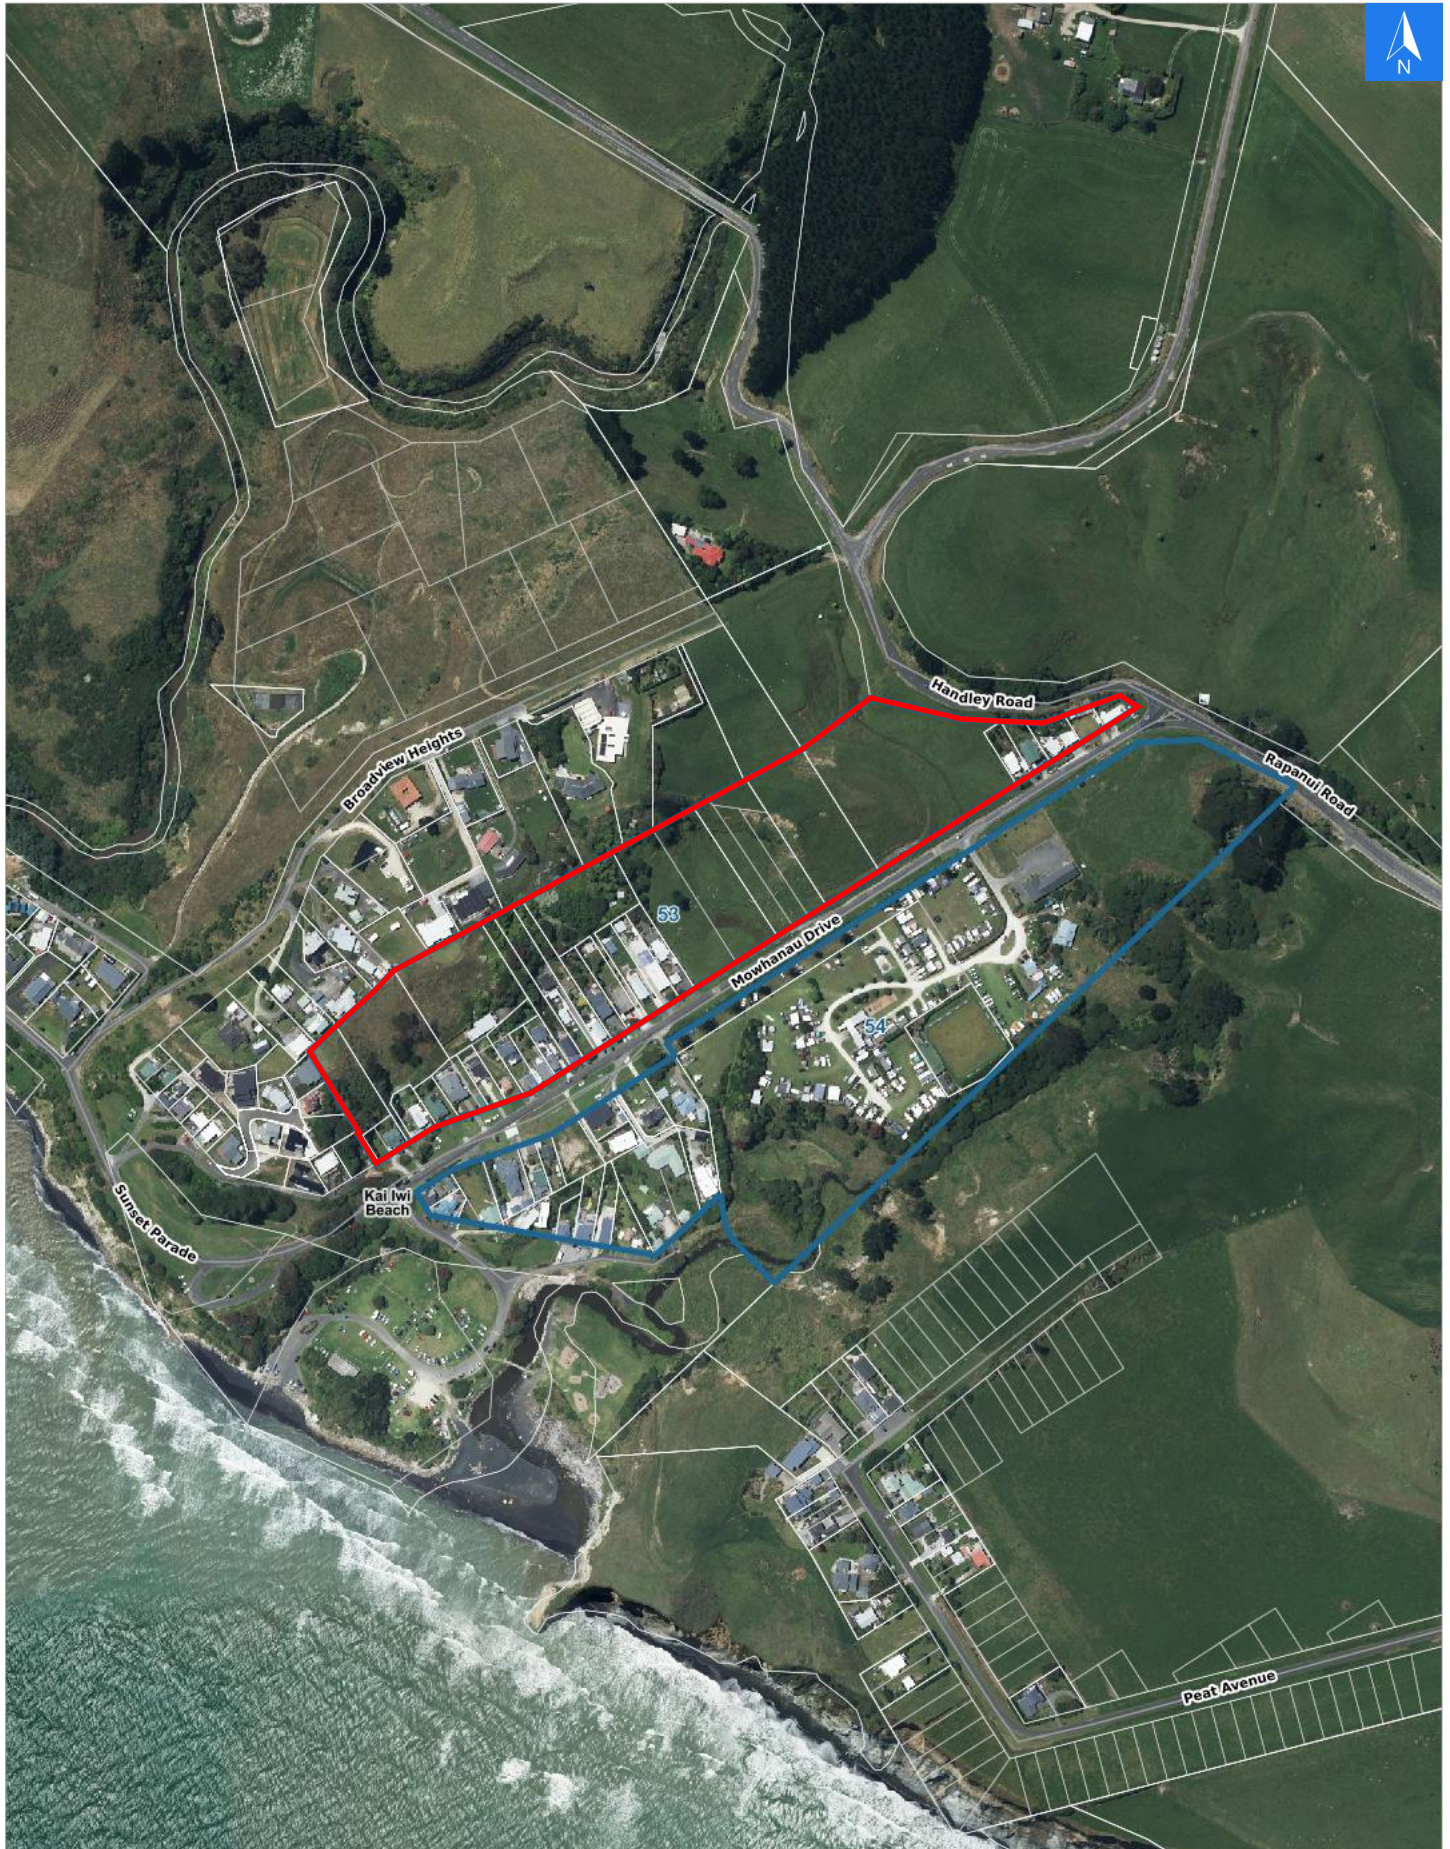

## Tsunami Evacuation Map Key

**Disclaimer:**

Digital map data sourced from Land Information New Zealand CROWN COPYRIGHT RESERVED.  
The information displayed in the GIS has been taken from Whanganui District Council's databases and maps.  
It is made available in good faith but its accuracy or completeness is not guaranteed. If the information is relied on in support of a resource consent it should be verified independently.

Scale: 1:39,000

Wednesday, November 8, 2023

### Disclaimer:

Digital map data sourced from Land Information New Zealand CROWN COPYRIGHT RESERVED.  
The information displayed in the GIS has been taken from Whanganui District Council's databases and maps.  
It is made available in good faith but its accuracy or completeness is not guaranteed. If the information is relied on in support of a resource consent it should be verified independently.

Scale 1: 5000

Wednesday, November 8, 2023

**Disclaimer:**

Digital map data sourced from Land Information New Zealand CROWN COPYRIGHT RESERVED.  
The information displayed in the GIS has been taken from Whanganui District Council's databases and maps.  
It is made available in good faith but its accuracy or completeness is not guaranteed. If the information is relied on in support of a resource consent it should be verified independently.