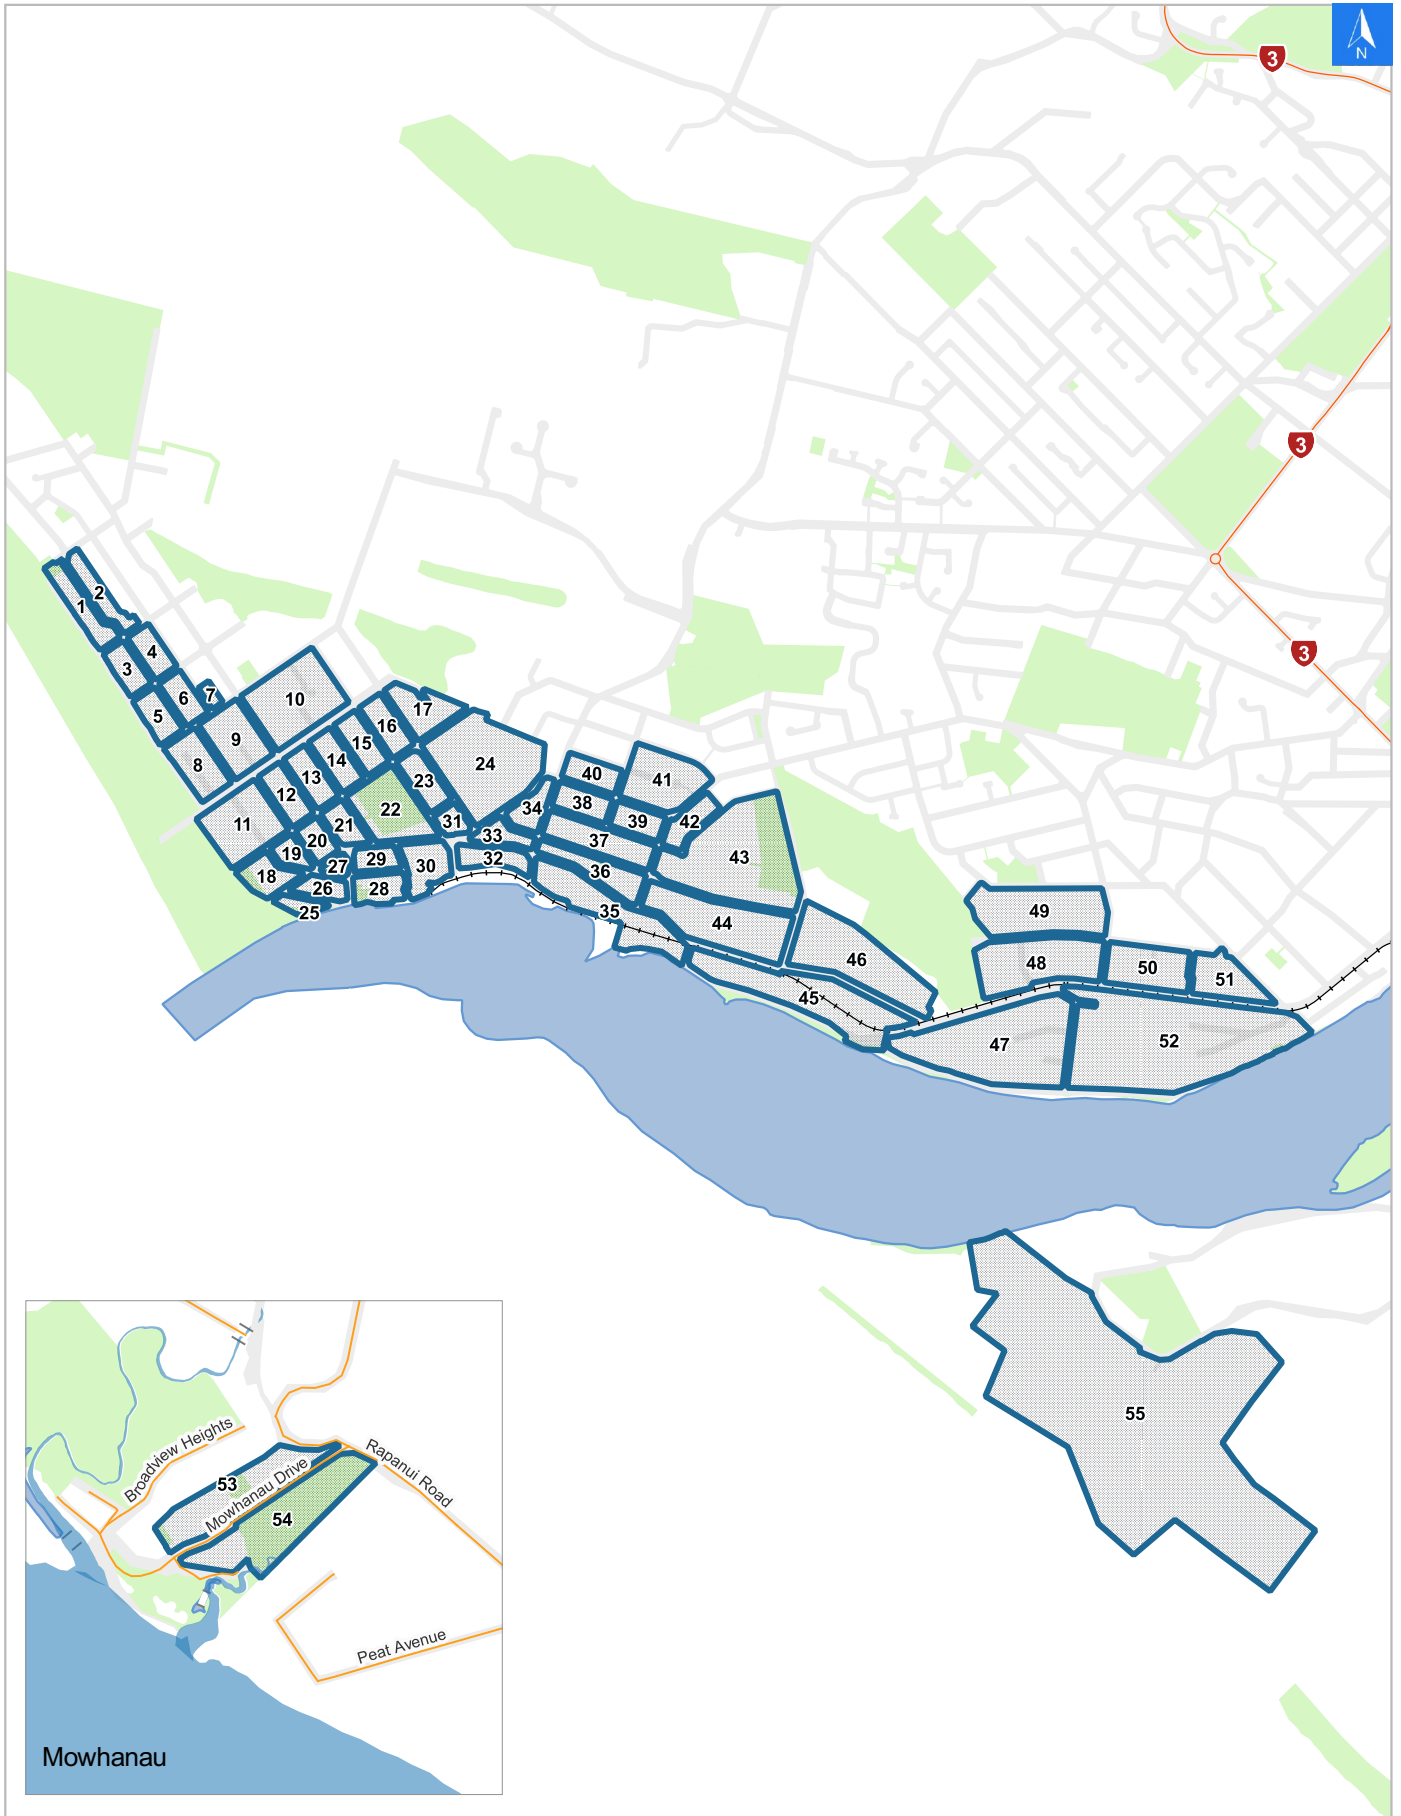

Tsunami Evacuation Map Key

Disclaimer:

Digital map data sourced from Land Information New Zealand CROWN COPYRIGHT RESERVED.
The information displayed in the GIS has been taken from Whanganui District Council's databases and maps.
It is made available in good faith but its accuracy or completeness is not guaranteed. If the information is relied on in support of a resource consent it should be verified independently.

Scale: 1:39,000

Wednesday, November 8, 2023

Disclaimer:

Digital map data sourced from Land Information New Zealand CROWN COPYRIGHT RESERVED.
The information displayed in the GIS has been taken from Whanganui District Council's databases and maps.
It is made available in good faith but its accuracy or completeness is not guaranteed. If the information is relied on in support of a resource consent it should be verified independently.

Tsunami Evacuation Addresses

Data sourced from LINZ

LINZ Address	Name	Time Advised	Notes
1 Bignell Street, Gonville			
3 Bignell Street, Gonville			
3A Bignell Street, Gonville			
3B Bignell Street, Gonville			
3C Bignell Street, Gonville			
5 Bignell Street, Gonville			
7 Bignell Street, Gonville			
7A Bignell Street, Gonville			
9A Bignell Street, Gonville			
9B Bignell Street, Gonville			
2 Gunn Street, Gonville			
4 Gunn Street, Gonville			
6 Gunn Street, Gonville			
8 Gunn Street, Gonville			
10 Gunn Street, Gonville			
12 Gunn Street, Gonville			
180 Heads Road, Gonville			
184 Heads Road, Gonville			
186 Heads Road, Gonville			
188 Heads Road, Gonville			
190 Heads Road, Gonville			
192 Heads Road, Gonville			
194 Heads Road, Gonville			
196 Heads Road, Gonville			
198 Heads Road, Gonville			
200 Heads Road, Gonville			
202 Heads Road, Gonville			
204 Heads Road, Gonville			
204B Heads Road, Gonville			
206 Heads Road, Gonville			
208 Heads Road, Gonville			
210 Heads Road, Gonville			
214 Heads Road, Gonville			
214A Heads Road, Gonville			
216 Heads Road, Gonville			
218 Heads Road, Gonville			