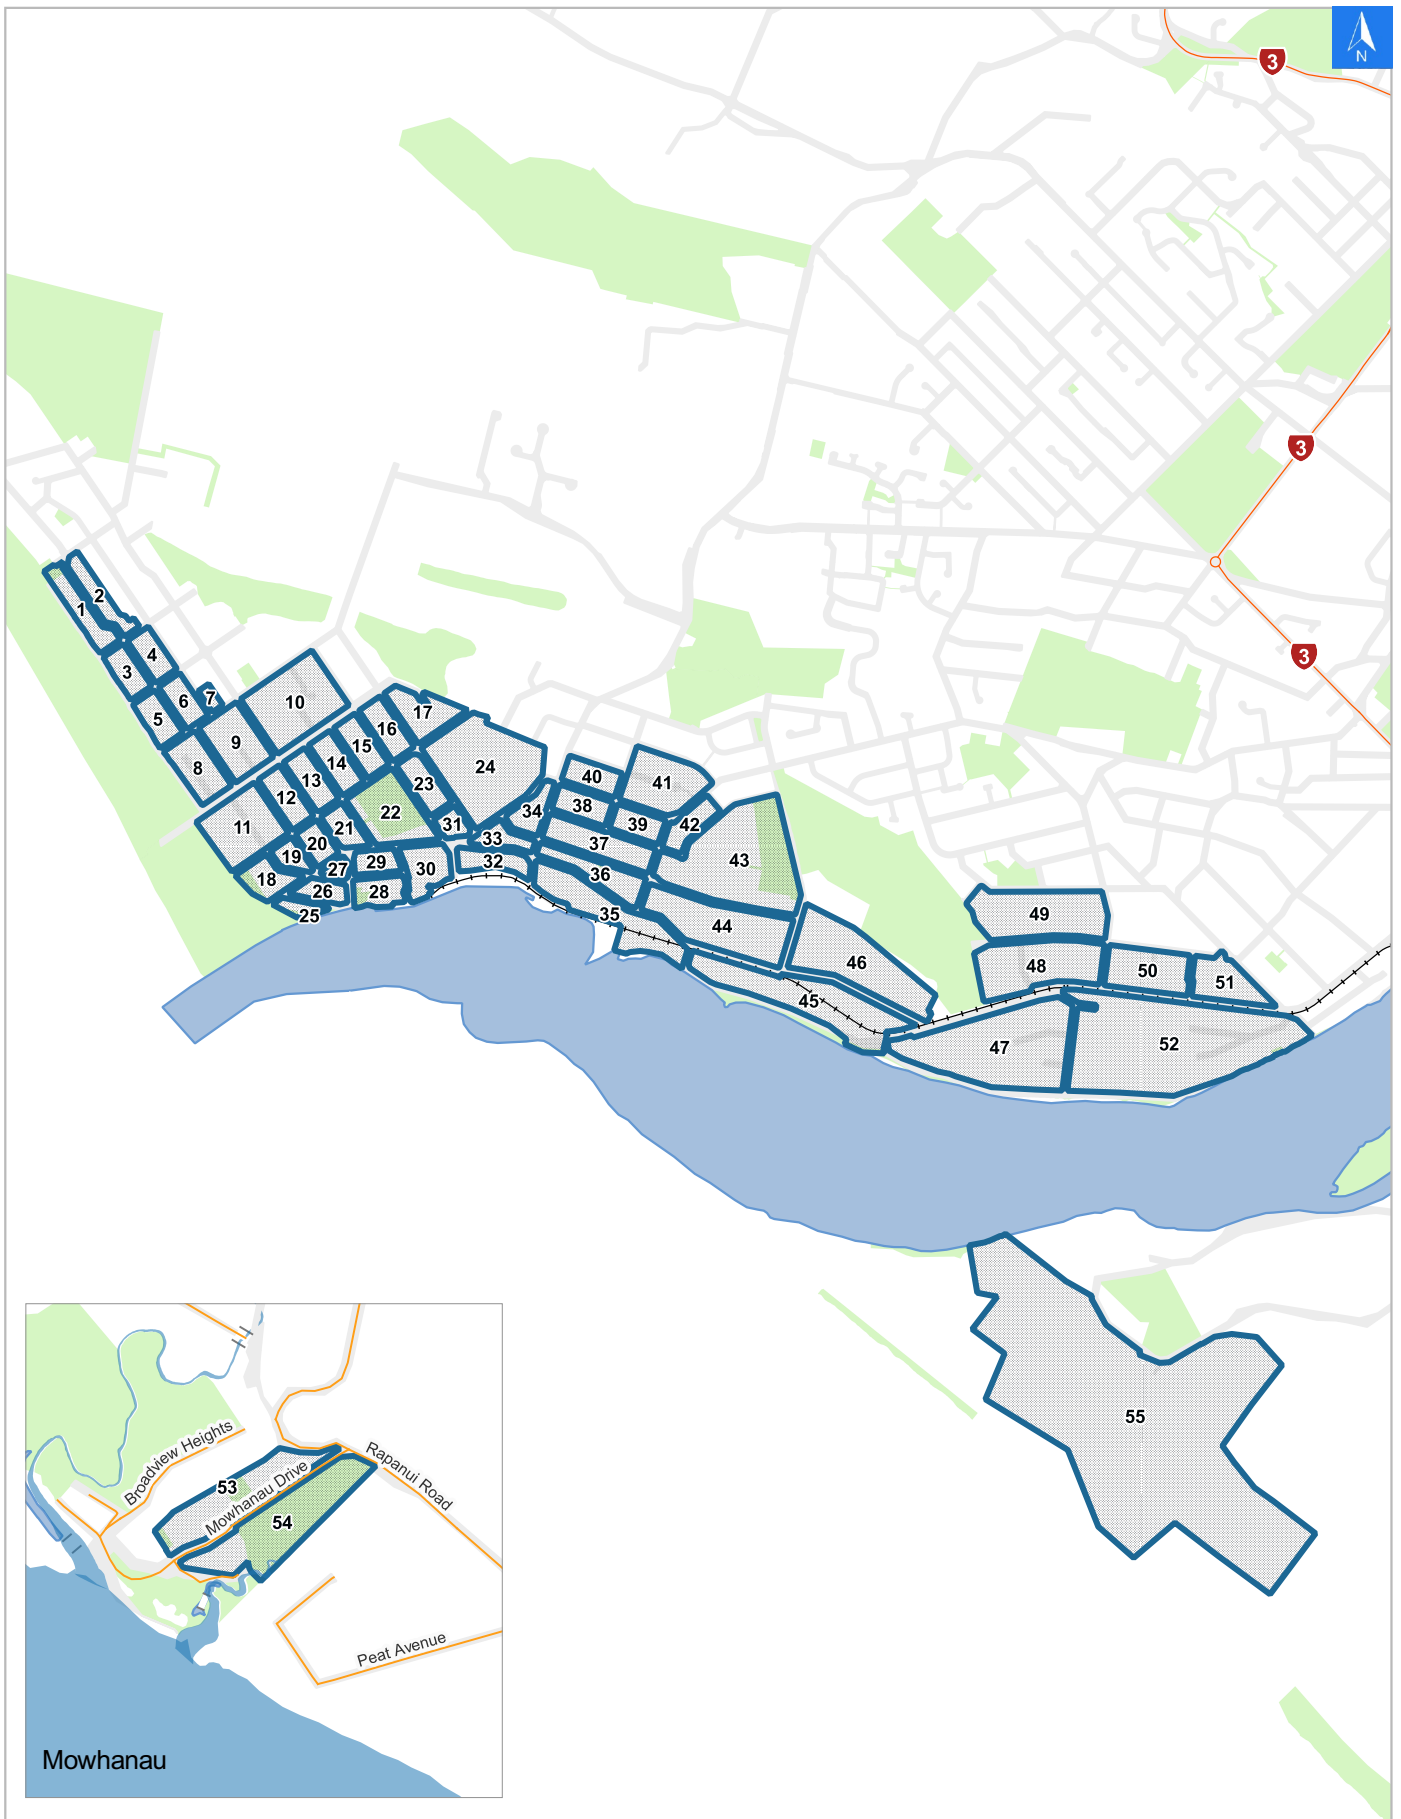

Tsunami Evacuation Map Key

Disclaimer:

Digital map data sourced from Land Information New Zealand CROWN COPYRIGHT RESERVED.
The information displayed in the GIS has been taken from Whanganui District Council's databases and maps.
It is made available in good faith but its accuracy or completeness is not guaranteed. If the information is relied on in support of a resource consent it should be verified independently.

Scale: 1:39,000

Disclaimer:

Digital map data sourced from Land Information New Zealand CROWN COPYRIGHT RESERVED.
The information displayed in the GIS has been taken from Whanganui District Council's databases and maps.
It is made available in good faith but its accuracy or completeness is not guaranteed. If the information is relied on in support of a resource consent it should be verified independently.

Tsunami Evacuation Addresses

Data sourced from LINZ

LINZ Address	Name	Time Advised	Notes
2 Abbot Street, Gonville			
2A Abbot Street, Gonville			
2B Abbot Street, Gonville			
4 Abbot Street, Gonville			
6 Abbot Street, Gonville			
8 Abbot Street, Gonville			
10 Abbot Street, Gonville			
12 Abbot Street, Gonville			
13 Bignell Street, Gonville			
15 Bignell Street, Gonville			
17 Bignell Street, Gonville			
19 Bignell Street, Gonville			
21 Bignell Street, Gonville			
25A Bignell Street, Gonville			
25B Bignell Street, Gonville			
27A Bignell Street, Gonville			
27B Bignell Street, Gonville			
27C Bignell Street, Gonville			
27D Bignell Street, Gonville			
29A Bignell Street, Gonville			
29B Bignell Street, Gonville			
29C Bignell Street, Gonville			
29D Bignell Street, Gonville			
31 Bignell Street, Gonville			
31A Bignell Street, Gonville			
33 Bignell Street, Gonville			
33A Bignell Street, Gonville			
1 Gunn Street, Gonville			
1A Gunn Street, Gonville			
1B Gunn Street, Gonville			
1C Gunn Street, Gonville			
3 Gunn Street, Gonville			
5 Gunn Street, Gonville			
7 Gunn Street, Gonville			
9 Gunn Street, Gonville			
11 Gunn Street, Gonville			