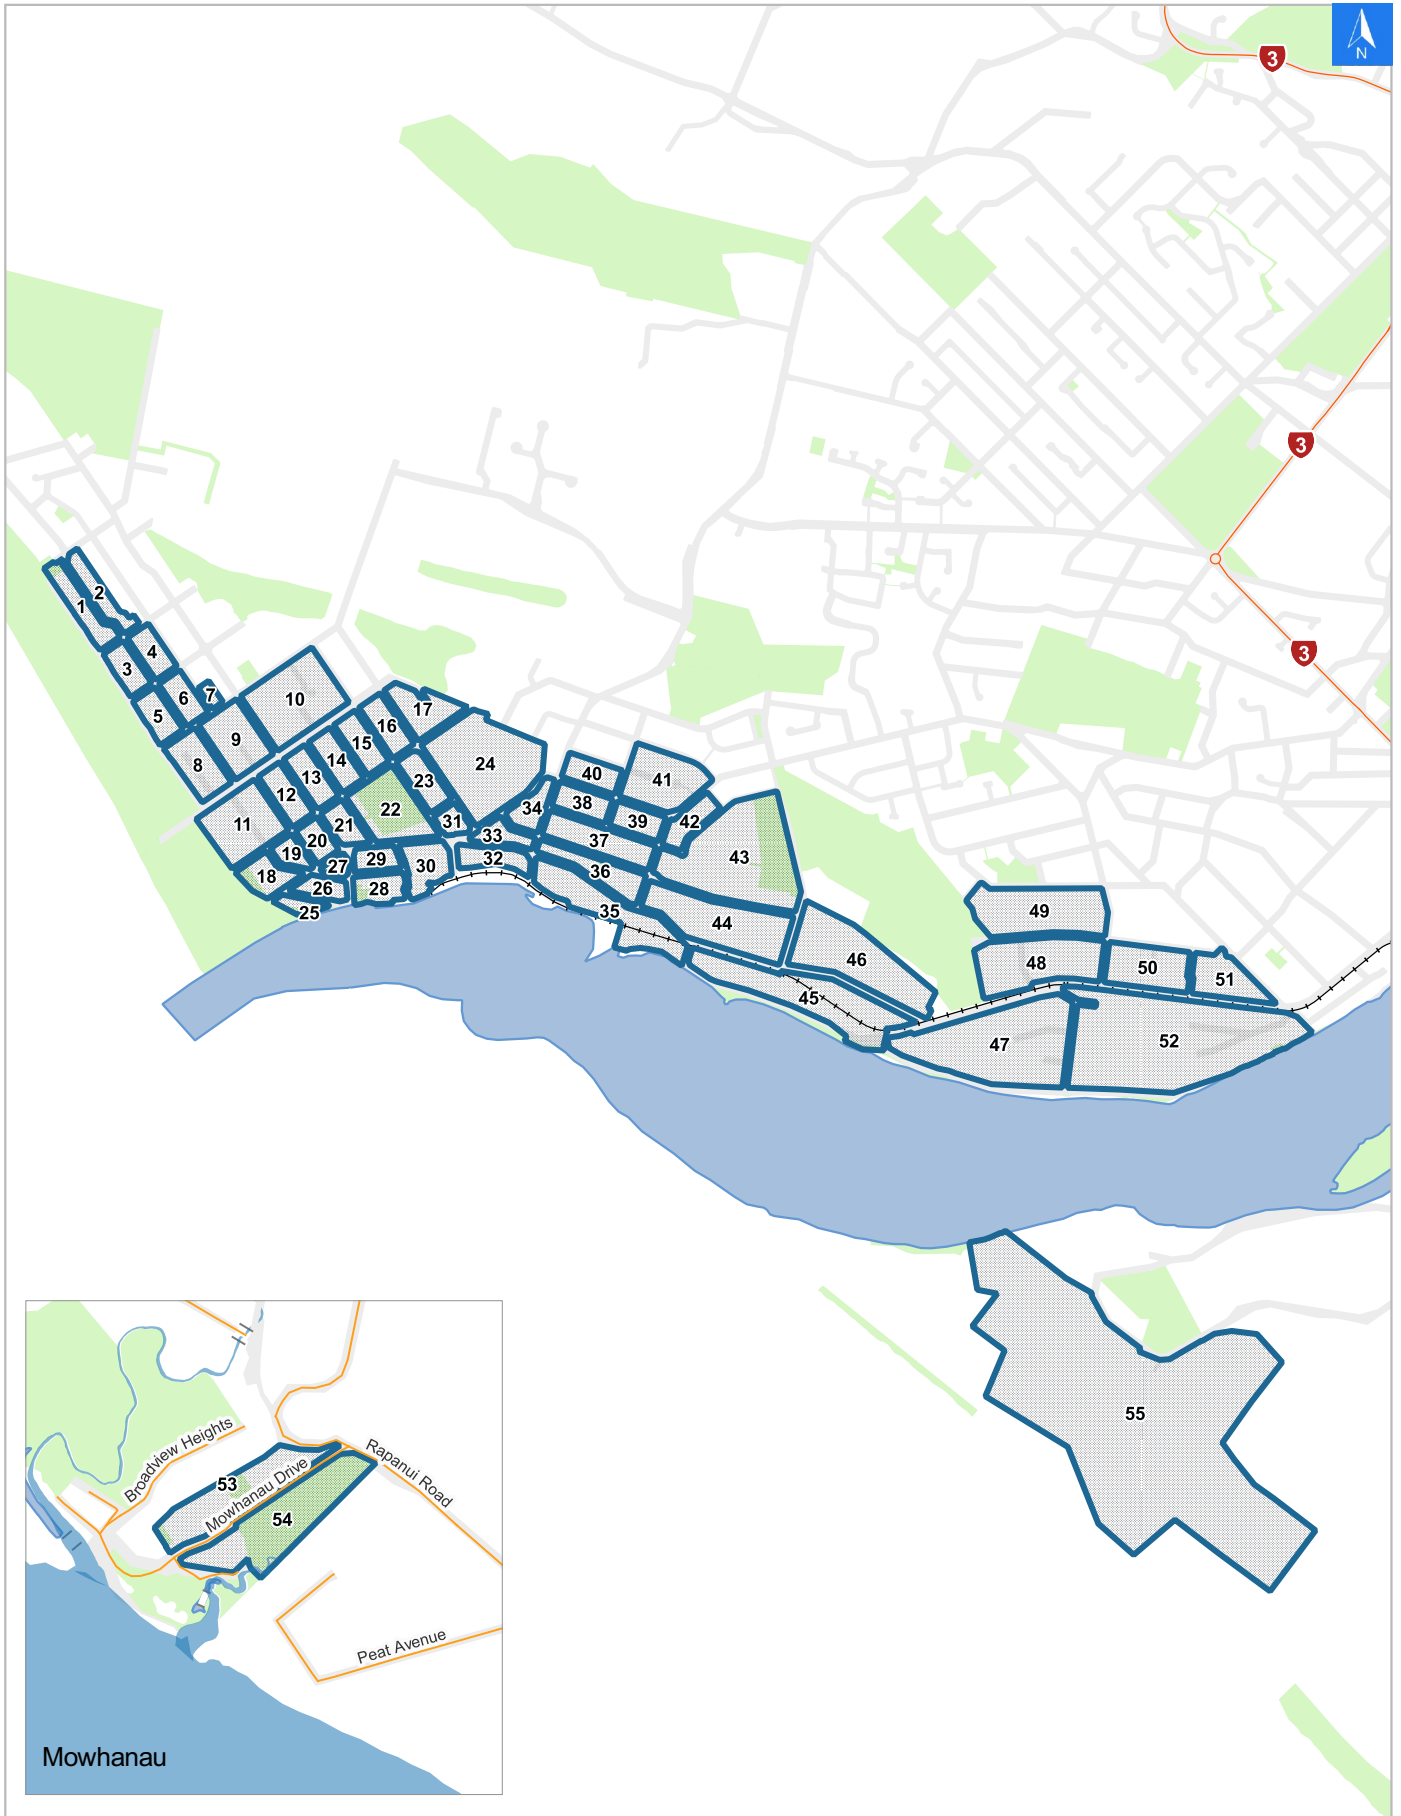

Tsunami Evacuation Map Key

Disclaimer:

Digital map data sourced from Land Information New Zealand CROWN COPYRIGHT RESERVED.
The information displayed in the GIS has been taken from Whanganui District Council's databases and maps.
It is made available in good faith but its accuracy or completeness is not guaranteed. If the information is relied on in support of a resource consent it should be verified independently.

Scale: 1:39,000

Disclaimer:

Digital map data sourced from Land Information New Zealand CROWN COPYRIGHT RESERVED.
The information displayed in the GIS has been taken from Whanganui District Council's databases and maps.
It is made available in good faith but its accuracy or completeness is not guaranteed. If the information is relied on in support of a resource consent it should be verified independently.