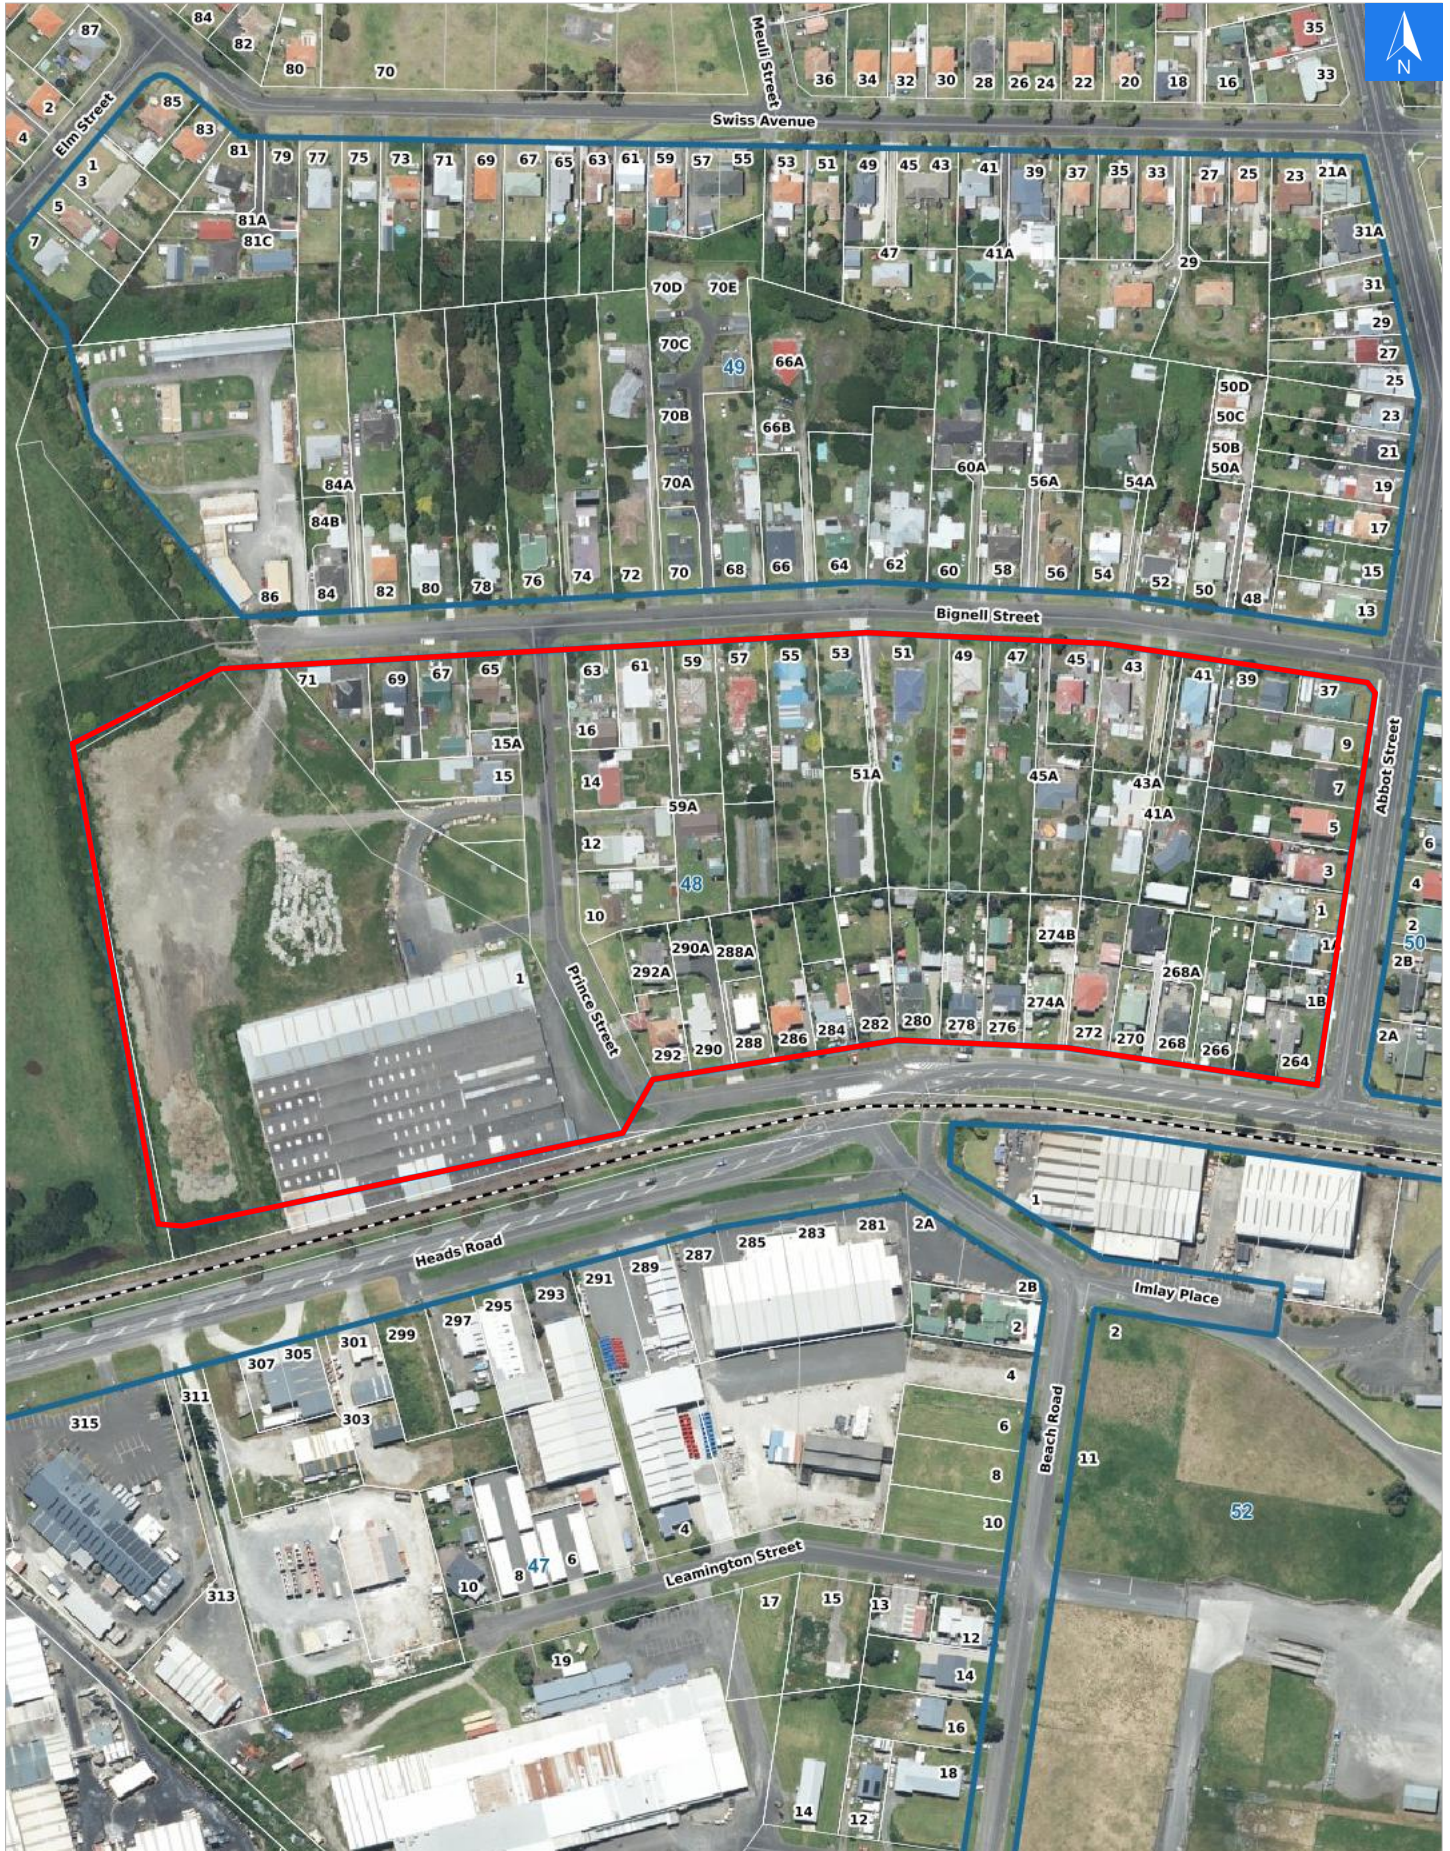

Tsunami Evacuation Map Key

Disclaimer:

Digital map data sourced from Land Information New Zealand CROWN COPYRIGHT RESERVED.
The information displayed in the GIS has been taken from Whanganui District Council's databases and maps.
It is made available in good faith but its accuracy or completeness is not guaranteed. If the information is relied on in support of a resource consent it should be verified independently.

Scale: 1:39,000

Disclaimer:

Digital map data sourced from Land Information New Zealand CROWN COPYRIGHT RESERVED.
The information displayed in the GIS has been taken from Whanganui District Council's databases and maps.
It is made available in good faith but its accuracy or completeness is not guaranteed. If the information is relied on in support of a resource consent it should be verified independently.

Wednesday, November 8, 2023

Scale 1: 3000

Wednesday, November 8, 2023

Disclaimer:

Digital map data sourced from Land Information New Zealand CROWN COPYRIGHT RESERVED.
The information displayed in the GIS has been taken from Whanganui District Council's databases and maps.
It is made available in good faith but its accuracy or completeness is not guaranteed. If the information is relied on in support of a resource consent it should be verified independently.