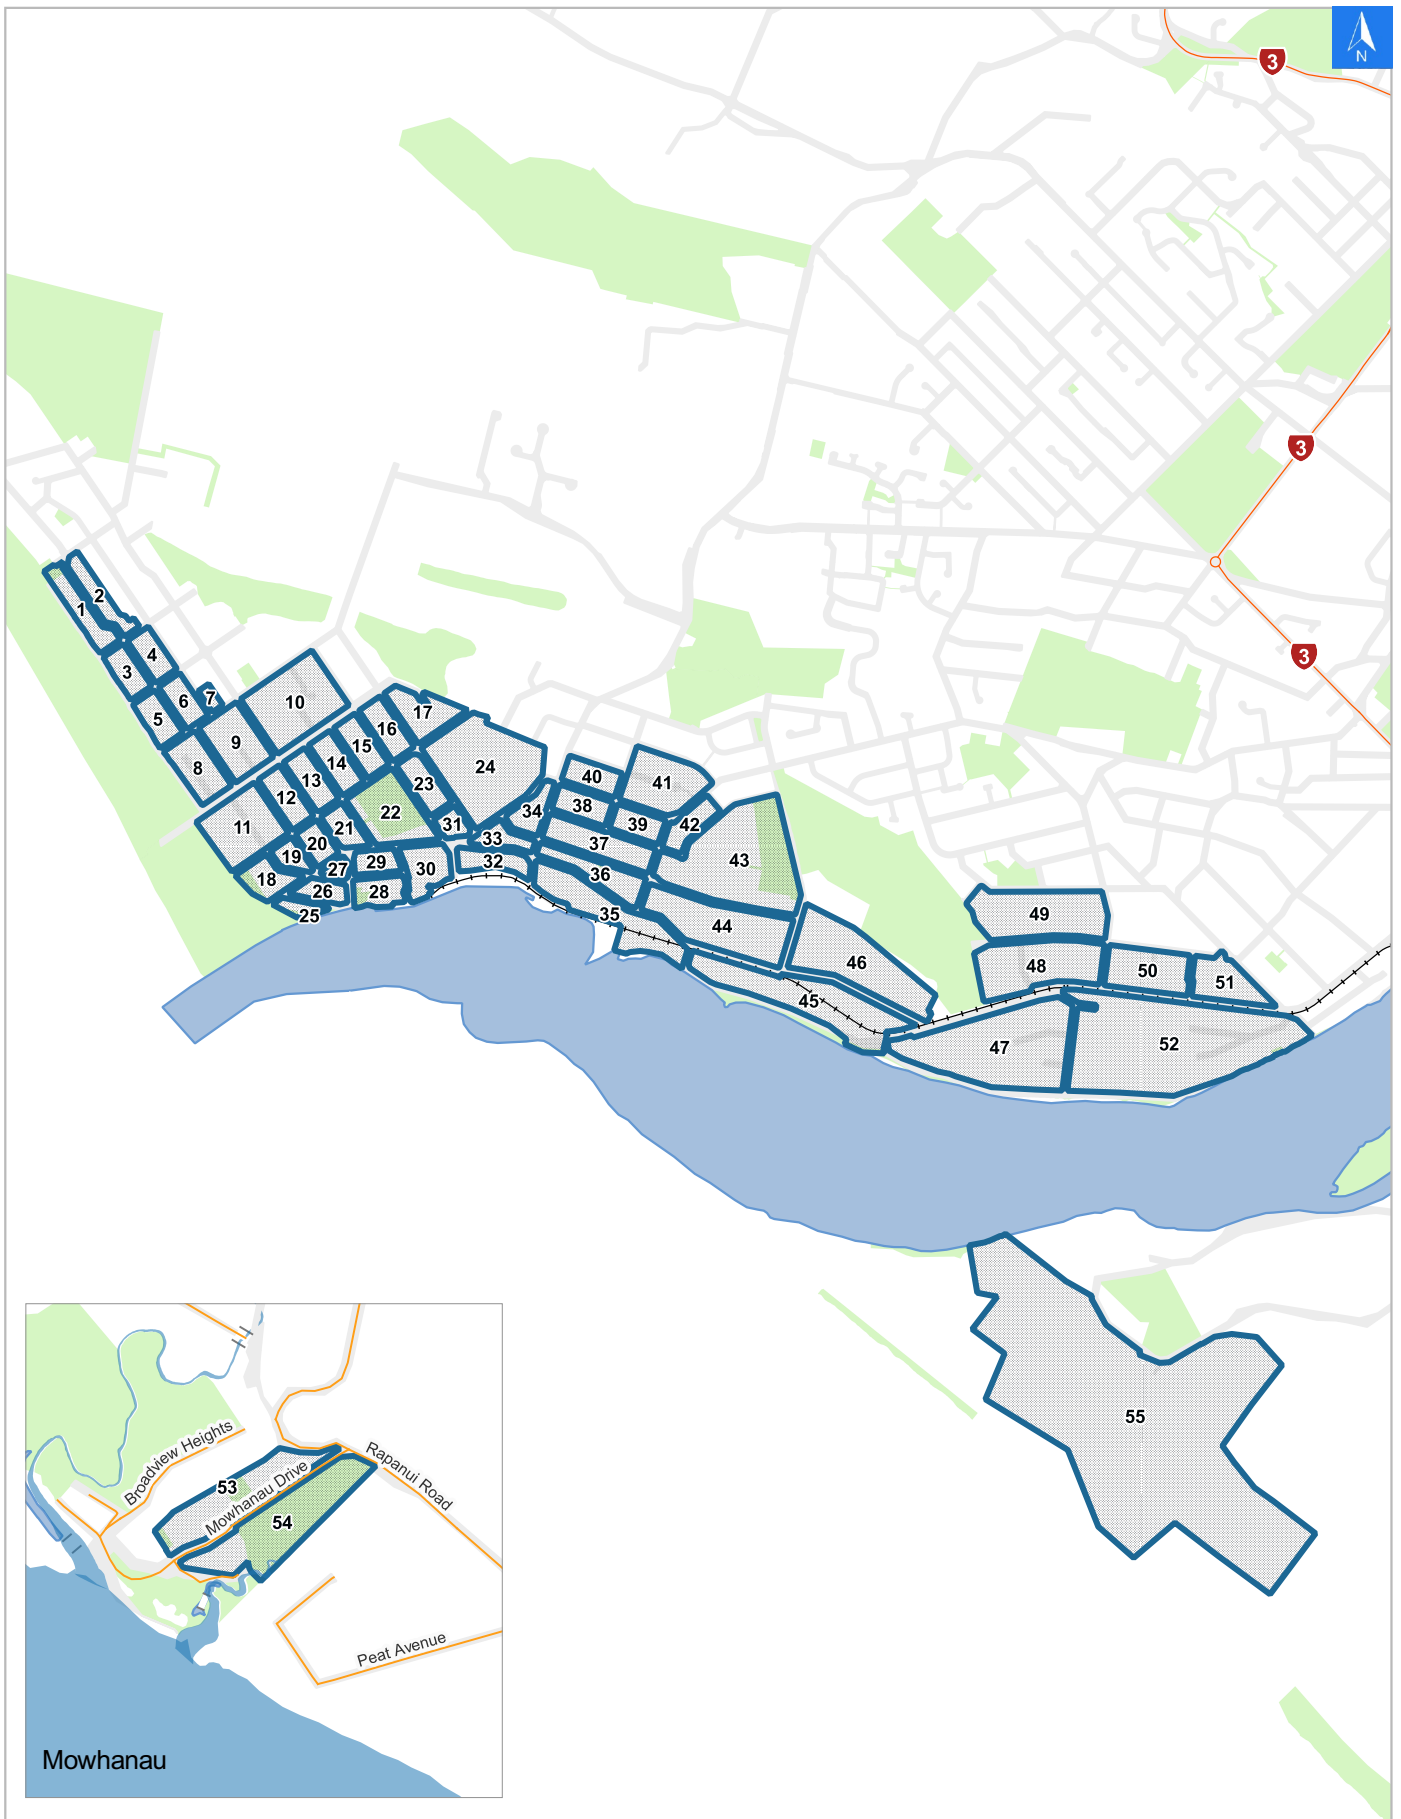

Tsunami Evacuation Map Key

Disclaimer:

Digital map data sourced from Land Information New Zealand CROWN COPYRIGHT RESERVED.
The information displayed in the GIS has been taken from Whanganui District Council's databases and maps.
It is made available in good faith but its accuracy or completeness is not guaranteed. If the information is relied on in support of a resource consent it should be verified independently.

Scale: 1:39,000

Disclaimer:

Digital map data sourced from Land Information New Zealand CROWN COPYRIGHT RESERVED.
The information displayed in the GIS has been taken from Whanganui District Council's databases and maps.
It is made available in good faith but its accuracy or completeness is not guaranteed. If the information is relied on in support of a resource consent it should be verified independently.

Tsunami Evacuation Addresses

Data sourced from LINZ

LINZ Address	Name	Time Advised	Notes
2 Miro Street, Castlecliff			
2A Miro Street, Castlecliff			
4 Miro Street, Castlecliff			
6 Miro Street, Castlecliff			
8 Miro Street, Castlecliff			
179 Puriri Street, Castlecliff			
181 Puriri Street, Castlecliff			
183 Puriri Street, Castlecliff			
185 Puriri Street, Castlecliff			
187 Puriri Street, Castlecliff			
189 Puriri Street, Castlecliff			
191 Puriri Street, Castlecliff			
193 Puriri Street, Castlecliff			
195 Puriri Street, Castlecliff			
197 Puriri Street, Castlecliff			
199 Puriri Street, Castlecliff			
201 Puriri Street, Castlecliff			
201A Puriri Street, Castlecliff			
33 Raupo Street, Castlecliff			
35 Raupo Street, Castlecliff			
37 Raupo Street, Castlecliff			
25 Tongariro Street, Castlecliff			
27 Tongariro Street, Castlecliff			
29 Tongariro Street, Castlecliff			
31 Tongariro Street, Castlecliff			
33 Tongariro Street, Castlecliff			
35 Tongariro Street, Castlecliff			
37 Tongariro Street, Castlecliff			
39 Tongariro Street, Castlecliff			
41 Tongariro Street, Castlecliff			
43 Tongariro Street, Castlecliff			