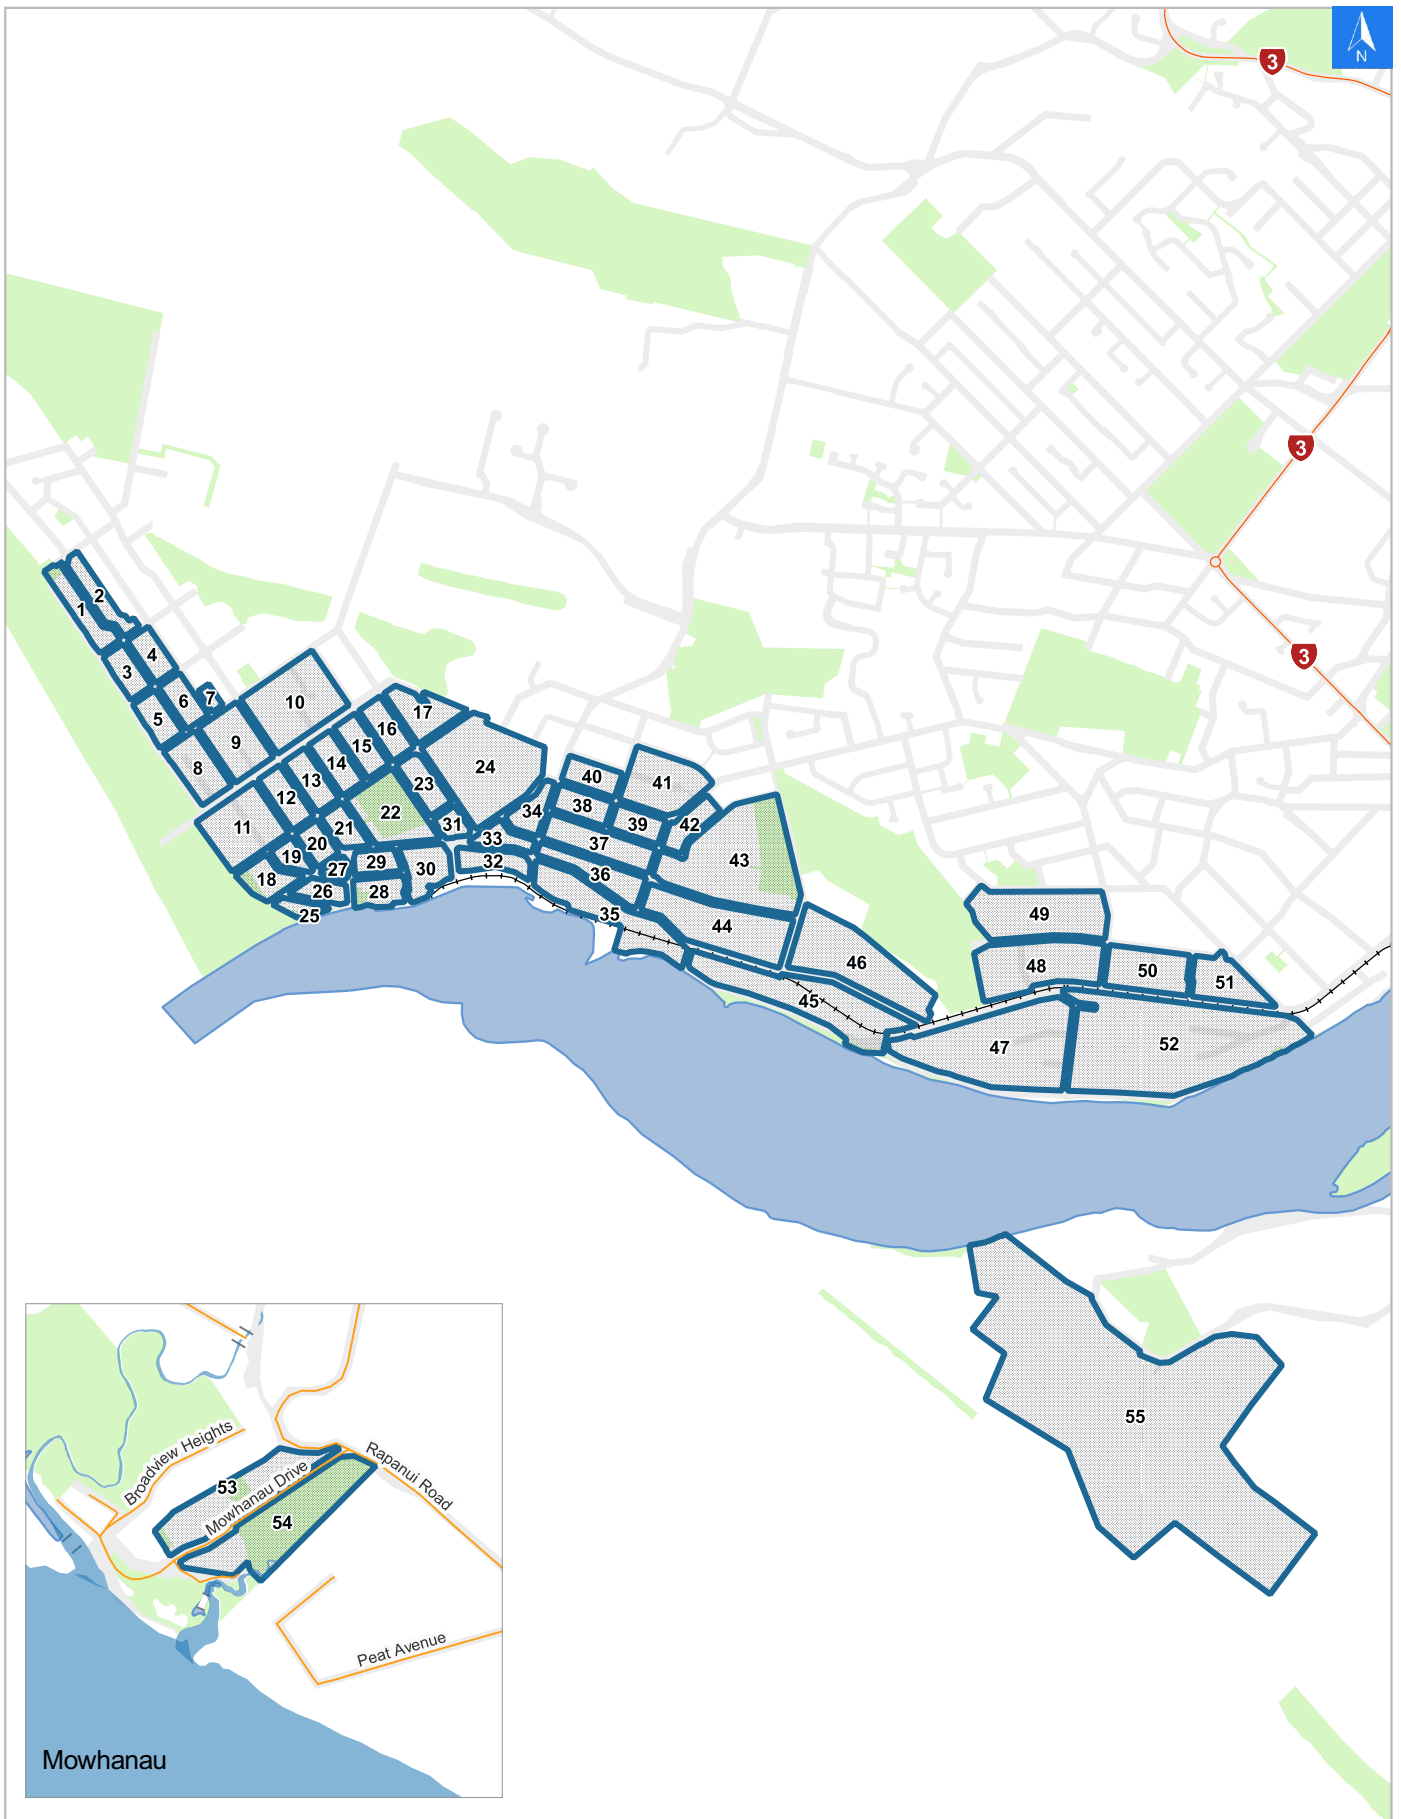

Tsunami Evacuation Map Key

Disclaimer:

Digital map data sourced from Land Information New Zealand CROWN COPYRIGHT RESERVED.
The information displayed in the GIS has been taken from Whanganui District Council's databases and maps.
It is made available in good faith but its accuracy or completeness is not guaranteed. If the information is relied on in support of a resource consent it should be verified independently.

Scale: 1:39,000

Wednesday, November 8, 2023

Disclaimer:

Digital map data sourced from Land Information New Zealand CROWN COPYRIGHT RESERVED.
The information displayed in the GIS has been taken from Whanganui District Council's databases and maps.
It is made available in good faith but its accuracy or completeness is not guaranteed. If the information is relied on in support of a resource consent it should be verified independently.

Scale 1: 3000

Wednesday, November 8, 2023

Disclaimer:

Digital map data sourced from Land Information New Zealand CROWN COPYRIGHT RESERVED.
The information displayed in the GIS has been taken from Whanganui District Council's databases and maps.
It is made available in good faith but its accuracy or completeness is not guaranteed. If the information is relied on in support of a resource consent it should be verified independently.

| LINZ Address | Name | Time Advised | Notes |
|------------------------------|-------------|-------------------------|--------------|
| 97 Hinau Street, Castlecliff | | | |
| 2 Mosston Road, Castlecliff | | | |
| 4 Mosston Road, Castlecliff | | | |
| 3 Raupo Street, Castlecliff | | | |
| 5 Raupo Street, Castlecliff | | | |
| 7 Raupo Street, Castlecliff | | | |
| 9 Raupo Street, Castlecliff | | | |
| 11 Raupo Street, Castlecliff | | | |
| 13 Raupo Street, Castlecliff | | | |