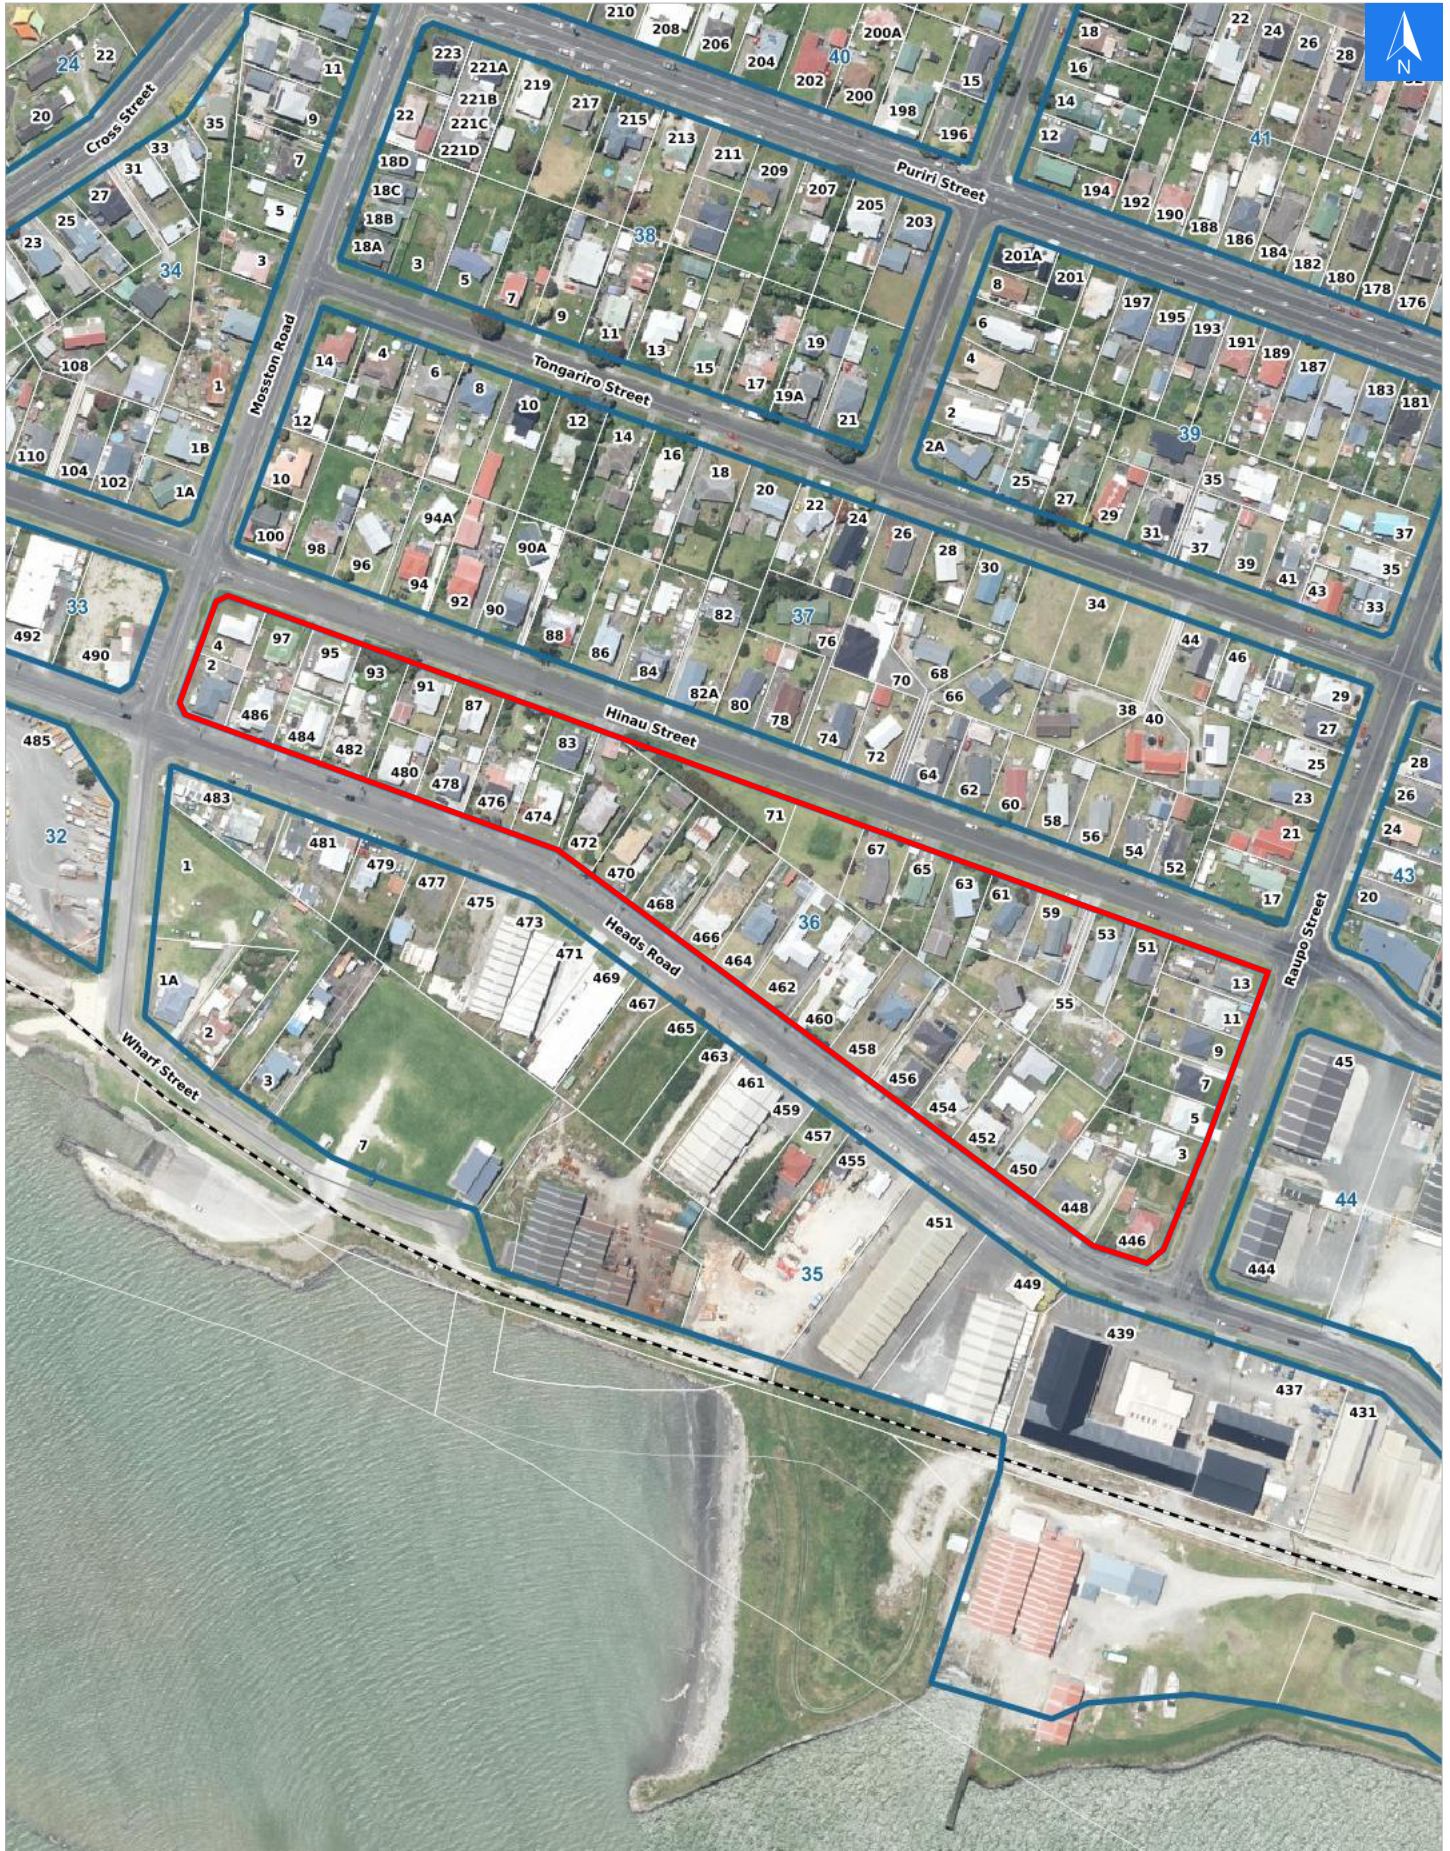

Tsunami Evacuation Map Key

Disclaimer:

Digital map data sourced from Land Information New Zealand CROWN COPYRIGHT RESERVED.
The information displayed in the GIS has been taken from Whanganui District Council's databases and maps.
It is made available in good faith but its accuracy or completeness is not guaranteed. If the information is relied on in support of a resource consent it should be verified independently.

Scale: 1:39,000

Wednesday, November 8, 2023

Disclaimer:

Digital map data sourced from Land Information New Zealand CROWN COPYRIGHT RESERVED.
The information displayed in the GIS has been taken from Whanganui District Council's databases and maps.
It is made available in good faith but its accuracy or completeness is not guaranteed. If the information is relied on in support of a resource consent it should be verified independently.

Scale 1: 3000

Wednesday, November 8, 2023

Disclaimer:

Digital map data sourced from Land Information New Zealand CROWN COPYRIGHT RESERVED.
The information displayed in the GIS has been taken from Whanganui District Council's databases and maps.
It is made available in good faith but its accuracy or completeness is not guaranteed. If the information is relied on in support of a resource consent it should be verified independently.