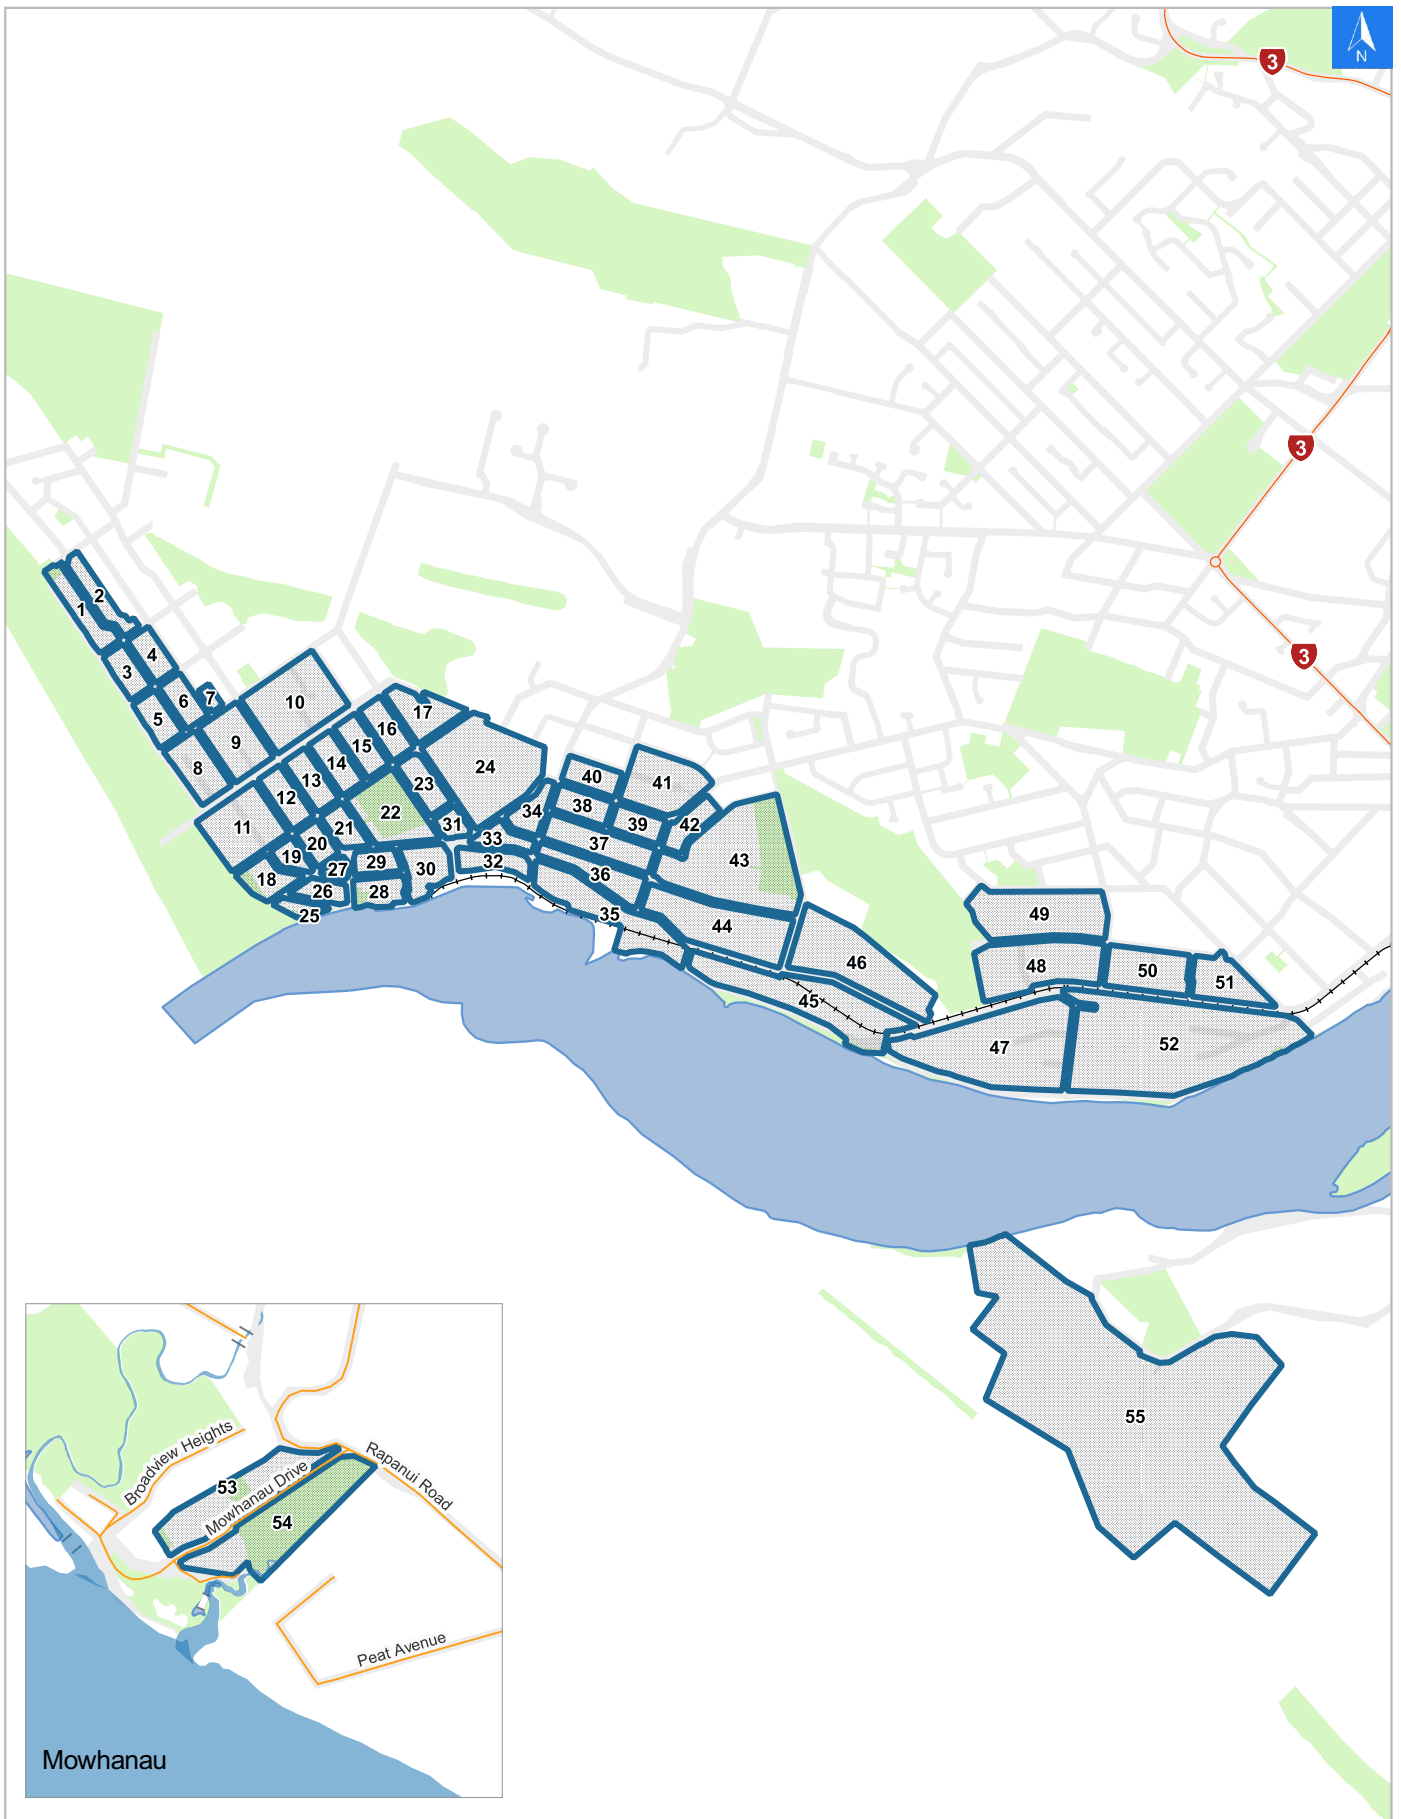

Tsunami Evacuation Map Key

Disclaimer:

Digital map data sourced from Land Information New Zealand CROWN COPYRIGHT RESERVED.
The information displayed in the GIS has been taken from Whanganui District Council's databases and maps.
It is made available in good faith but its accuracy or completeness is not guaranteed. If the information is relied on in support of a resource consent it should be verified independently.

Scale: 1:39,000

Disclaimer:

Digital map data sourced from Land Information New Zealand CROWN COPYRIGHT RESERVED.
The information displayed in the GIS has been taken from Whanganui District Council's databases and maps.
It is made available in good faith but its accuracy or completeness is not guaranteed. If the information is relied on in support of a resource consent it should be verified independently.

Wednesday, November 8, 2023

Scale 1: 5000

Wednesday, November 8, 2023

Disclaimer:

Digital map data sourced from Land Information New Zealand CROWN COPYRIGHT RESERVED.
The information displayed in the GIS has been taken from Whanganui District Council's databases and maps.
It is made available in good faith but its accuracy or completeness is not guaranteed. If the information is relied on in support of a resource consent it should be verified independently.