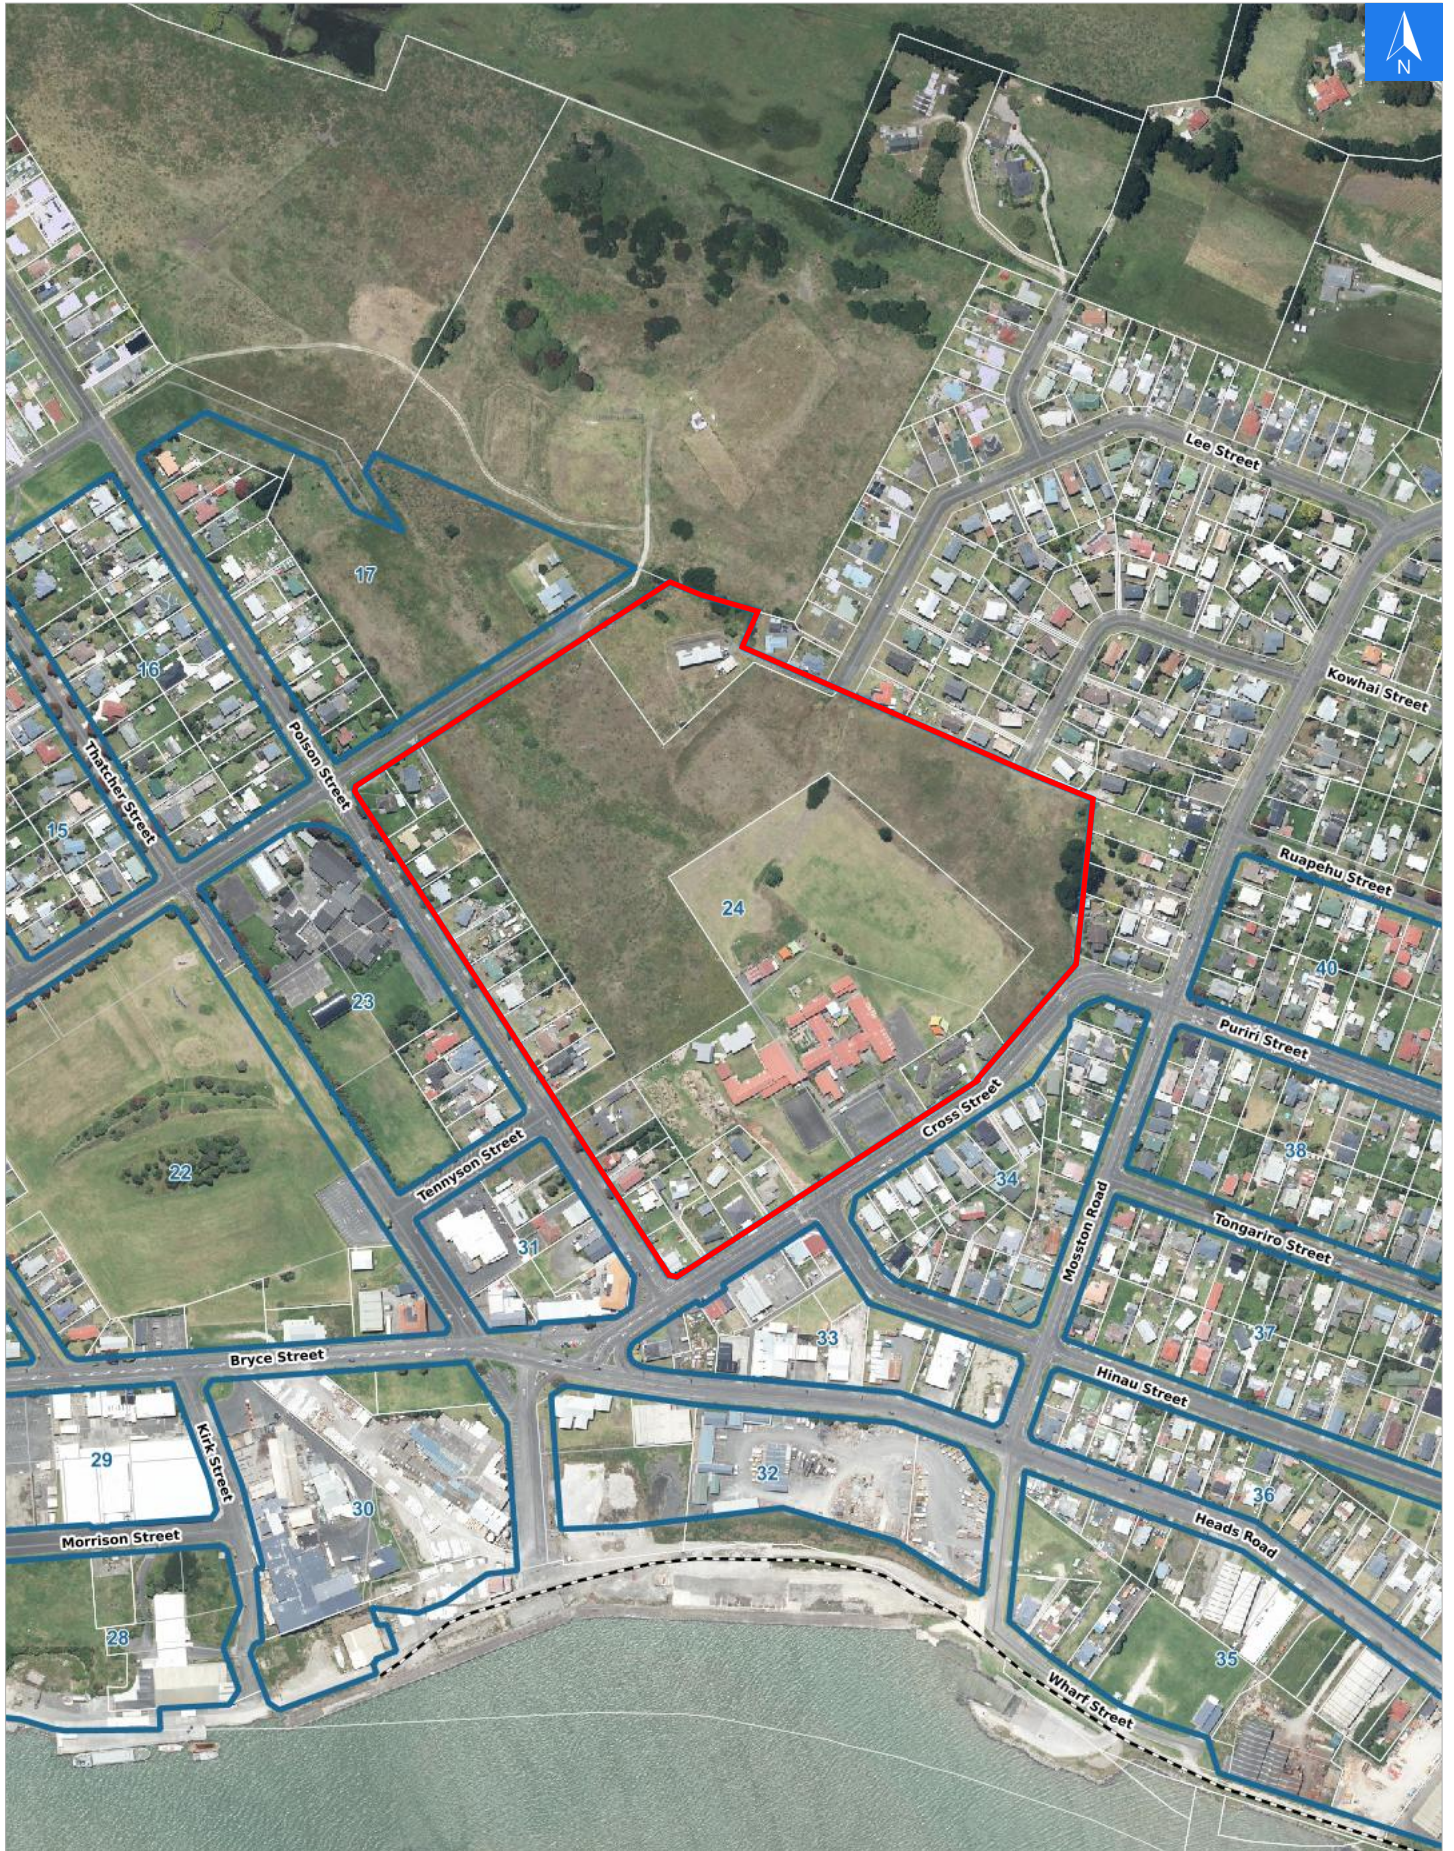

Tsunami Evacuation Map Key

Disclaimer:

Digital map data sourced from Land Information New Zealand CROWN COPYRIGHT RESERVED.
The information displayed in the GIS has been taken from Whanganui District Council's databases and maps.
It is made available in good faith but its accuracy or completeness is not guaranteed. If the information is relied on in support of a resource consent it should be verified independently.

Scale: 1:39,000

Disclaimer:

Digital map data sourced from Land Information New Zealand CROWN COPYRIGHT RESERVED.
The information displayed in the GIS has been taken from Whanganui District Council's databases and maps.
It is made available in good faith but its accuracy or completeness is not guaranteed. If the information is relied on in support of a resource consent it should be verified independently.

Wednesday, November 8, 2023

Scale 1: 5000

Wednesday, November 8, 2023

Disclaimer:

Digital map data sourced from Land Information New Zealand CROWN COPYRIGHT RESERVED.
The information displayed in the GIS has been taken from Whanganui District Council's databases and maps.
It is made available in good faith but its accuracy or completeness is not guaranteed. If the information is relied on in support of a resource consent it should be verified independently.