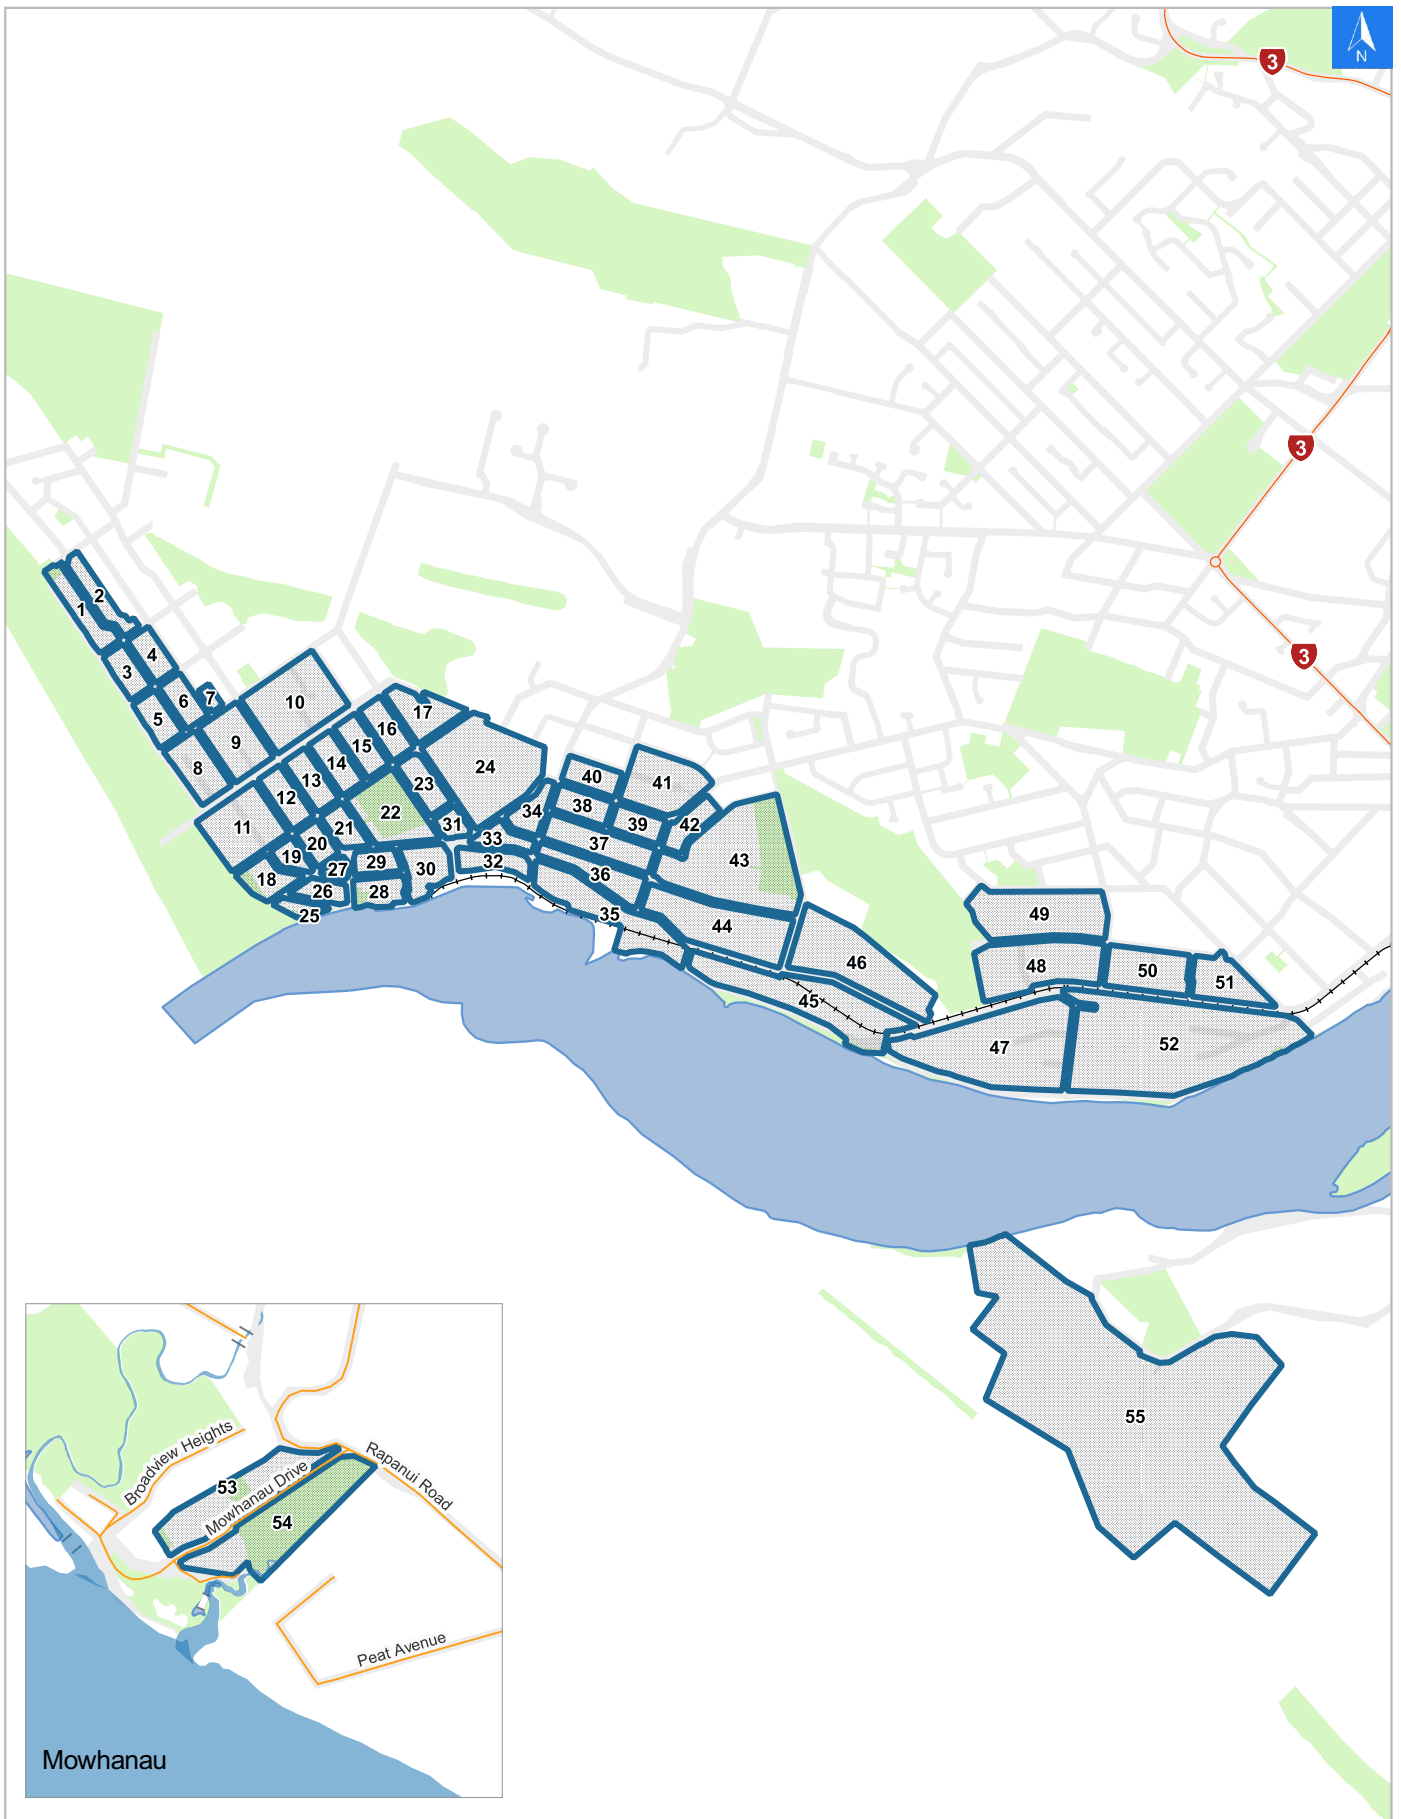

Tsunami Evacuation Map Key

Disclaimer:

Digital map data sourced from Land Information New Zealand CROWN COPYRIGHT RESERVED.
The information displayed in the GIS has been taken from Whanganui District Council's databases and maps.
It is made available in good faith but its accuracy or completeness is not guaranteed. If the information is relied on in support of a resource consent it should be verified independently.

Scale: 1:39,000

Disclaimer:

Digital map data sourced from Land Information New Zealand CROWN COPYRIGHT RESERVED.
The information displayed in the GIS has been taken from Whanganui District Council's databases and maps.
It is made available in good faith but its accuracy or completeness is not guaranteed. If the information is relied on in support of a resource consent it should be verified independently.

Wednesday, November 8, 2023

Scale 1: 2500

Wednesday, November 8, 2023

Disclaimer:

Digital map data sourced from Land Information New Zealand CROWN COPYRIGHT RESERVED.
The information displayed in the GIS has been taken from Whanganui District Council's databases and maps.
It is made available in good faith but its accuracy or completeness is not guaranteed. If the information is relied on in support of a resource consent it should be verified independently.