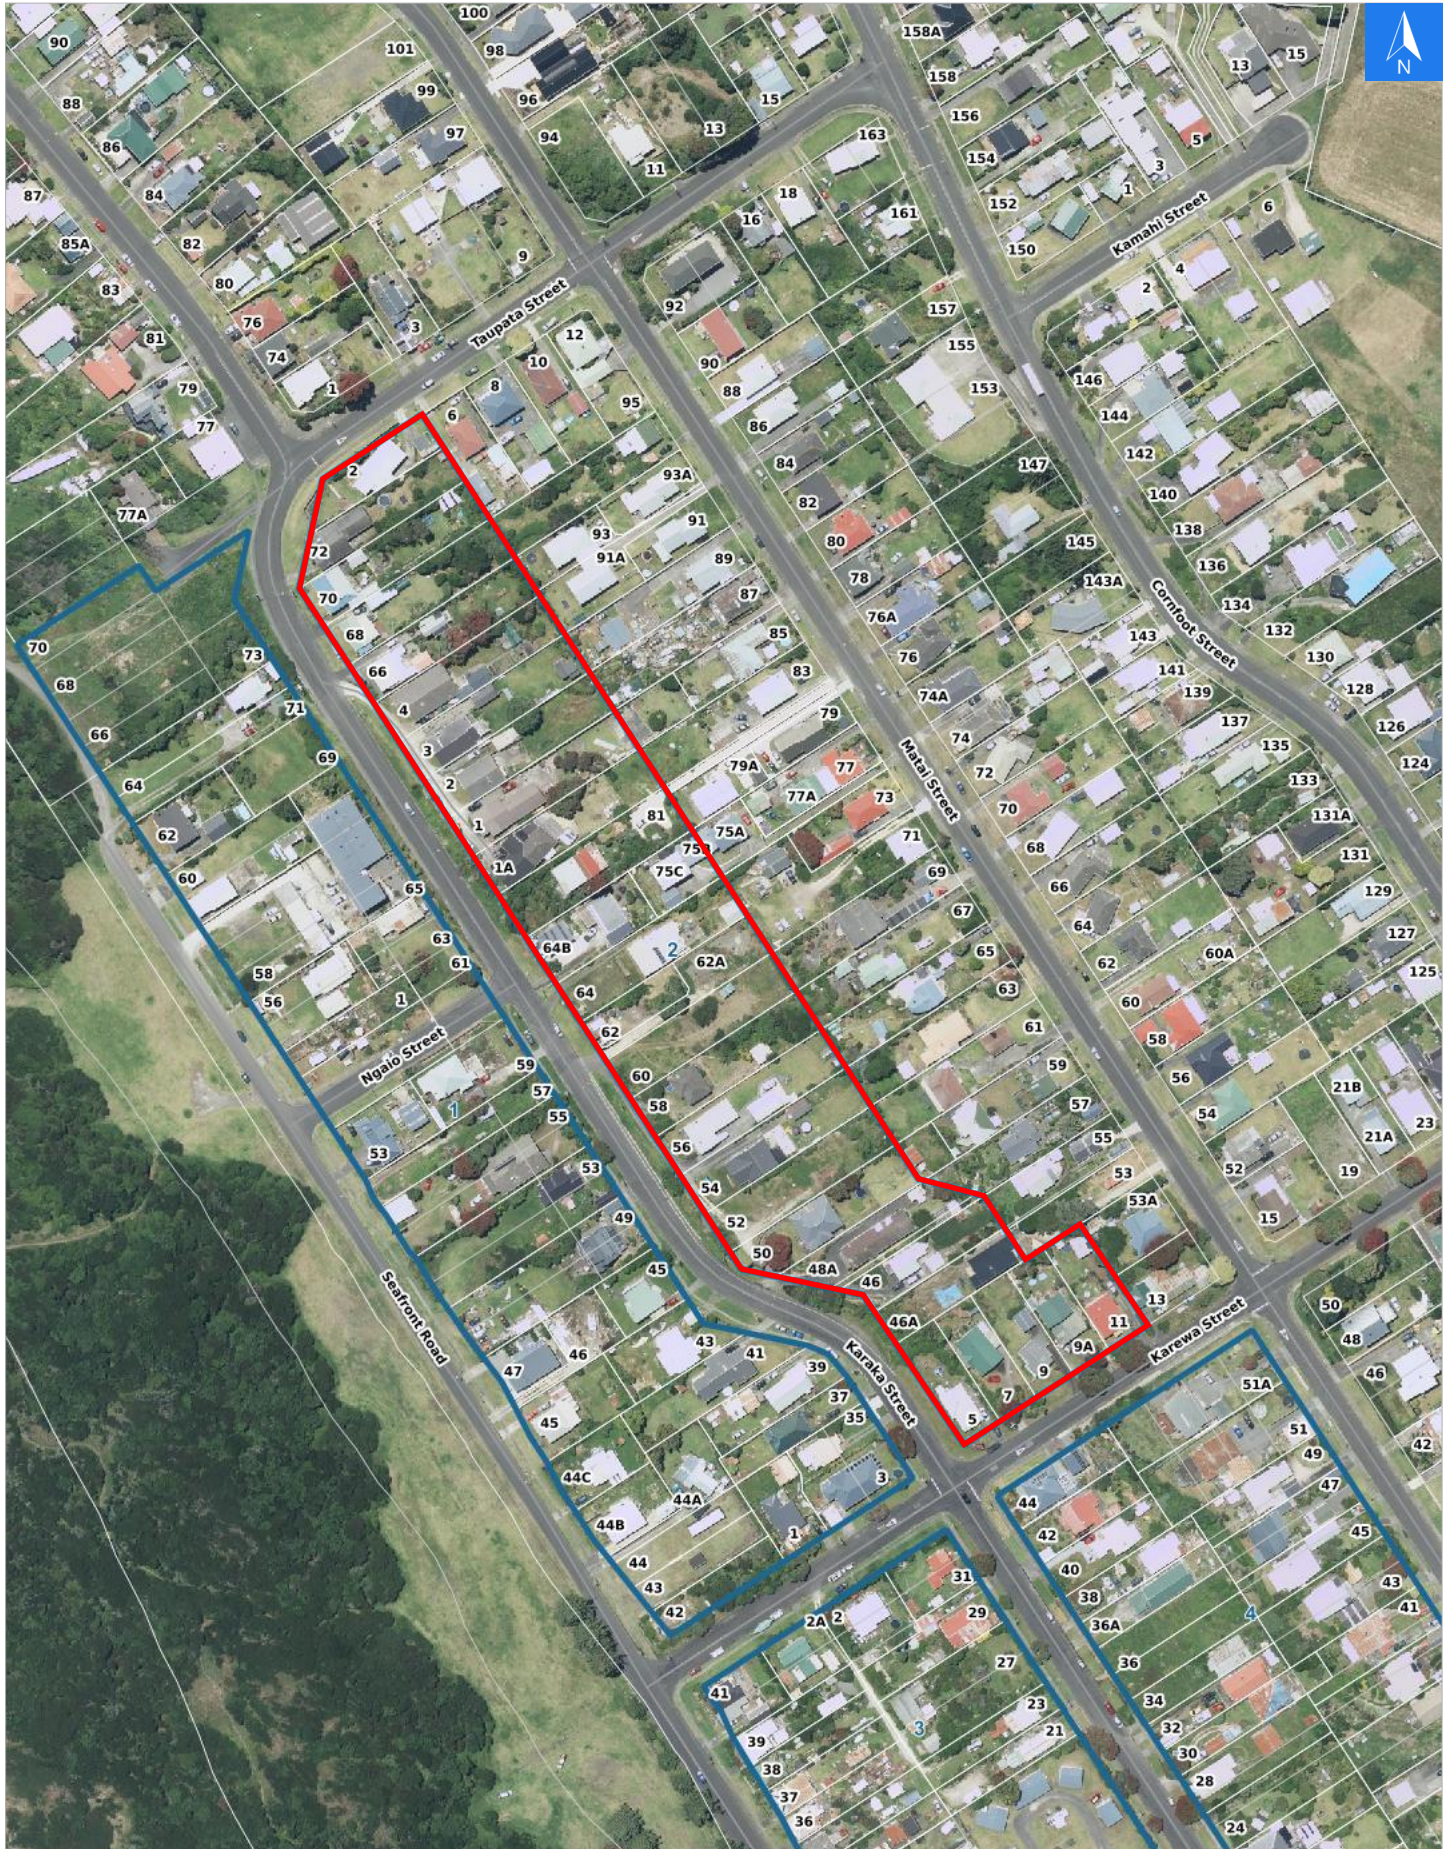

Tsunami Evacuation Map Key

Disclaimer:

Digital map data sourced from Land Information New Zealand CROWN COPYRIGHT RESERVED.
The information displayed in the GIS has been taken from Whanganui District Council's databases and maps.
It is made available in good faith but its accuracy or completeness is not guaranteed. If the information is relied on in support of a resource consent it should be verified independently.

Scale: 1:39,000

Disclaimer:

Digital map data sourced from Land Information New Zealand CROWN COPYRIGHT RESERVED.
The information displayed in the GIS has been taken from Whanganui District Council's databases and maps.
It is made available in good faith but its accuracy or completeness is not guaranteed. If the information is relied on in support of a resource consent it should be verified independently.

Wednesday, November 8, 2023

Scale 1: 2500

Wednesday, November 8, 2023

Disclaimer:

Digital map data sourced from Land Information New Zealand CROWN COPYRIGHT RESERVED.
The information displayed in the GIS has been taken from Whanganui District Council's databases and maps.
It is made available in good faith but its accuracy or completeness is not guaranteed. If the information is relied on in support of a resource consent it should be verified independently.