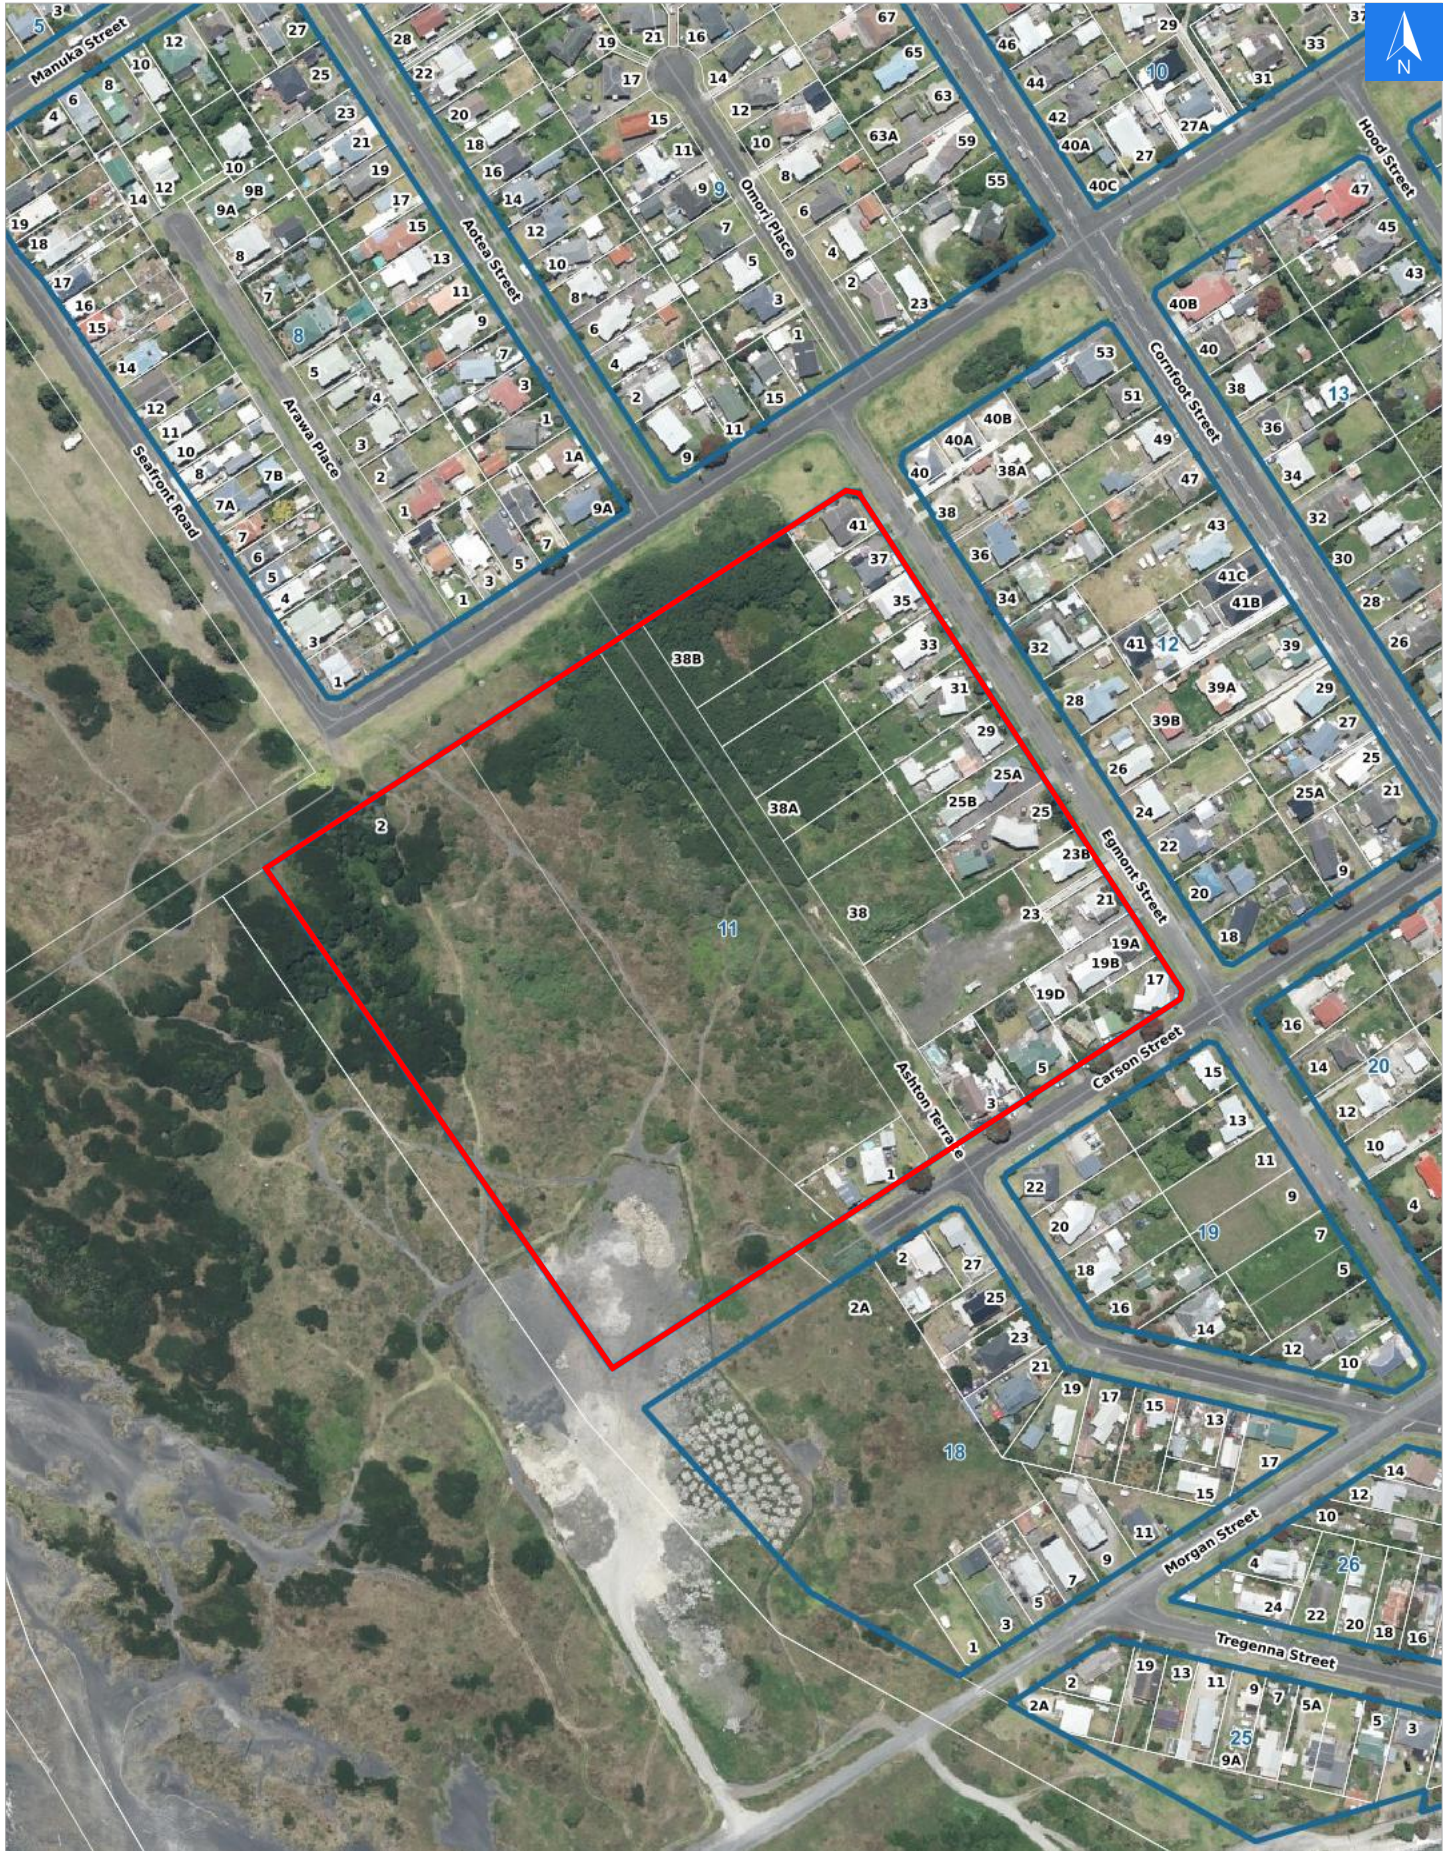

Tsunami Evacuation Map Key

Disclaimer:

Digital map data sourced from Land Information New Zealand CROWN COPYRIGHT RESERVED.
The information displayed in the GIS has been taken from Whanganui District Council's databases and maps.
It is made available in good faith but its accuracy or completeness is not guaranteed. If the information is relied on in support of a resource consent it should be verified independently.

Scale: 1:39,000

Disclaimer:

Digital map data sourced from Land Information New Zealand CROWN COPYRIGHT RESERVED.
The information displayed in the GIS has been taken from Whanganui District Council's databases and maps.
It is made available in good faith but its accuracy or completeness is not guaranteed. If the information is relied on in support of a resource consent it should be verified independently.

Wednesday, November 8, 2023

Scale 1: 3000

Wednesday, November 8, 2023

Disclaimer:

Digital map data sourced from Land Information New Zealand CROWN COPYRIGHT RESERVED.
The information displayed in the GIS has been taken from Whanganui District Council's databases and maps.
It is made available in good faith but its accuracy or completeness is not guaranteed. If the information is relied on in support of a resource consent it should be verified independently.