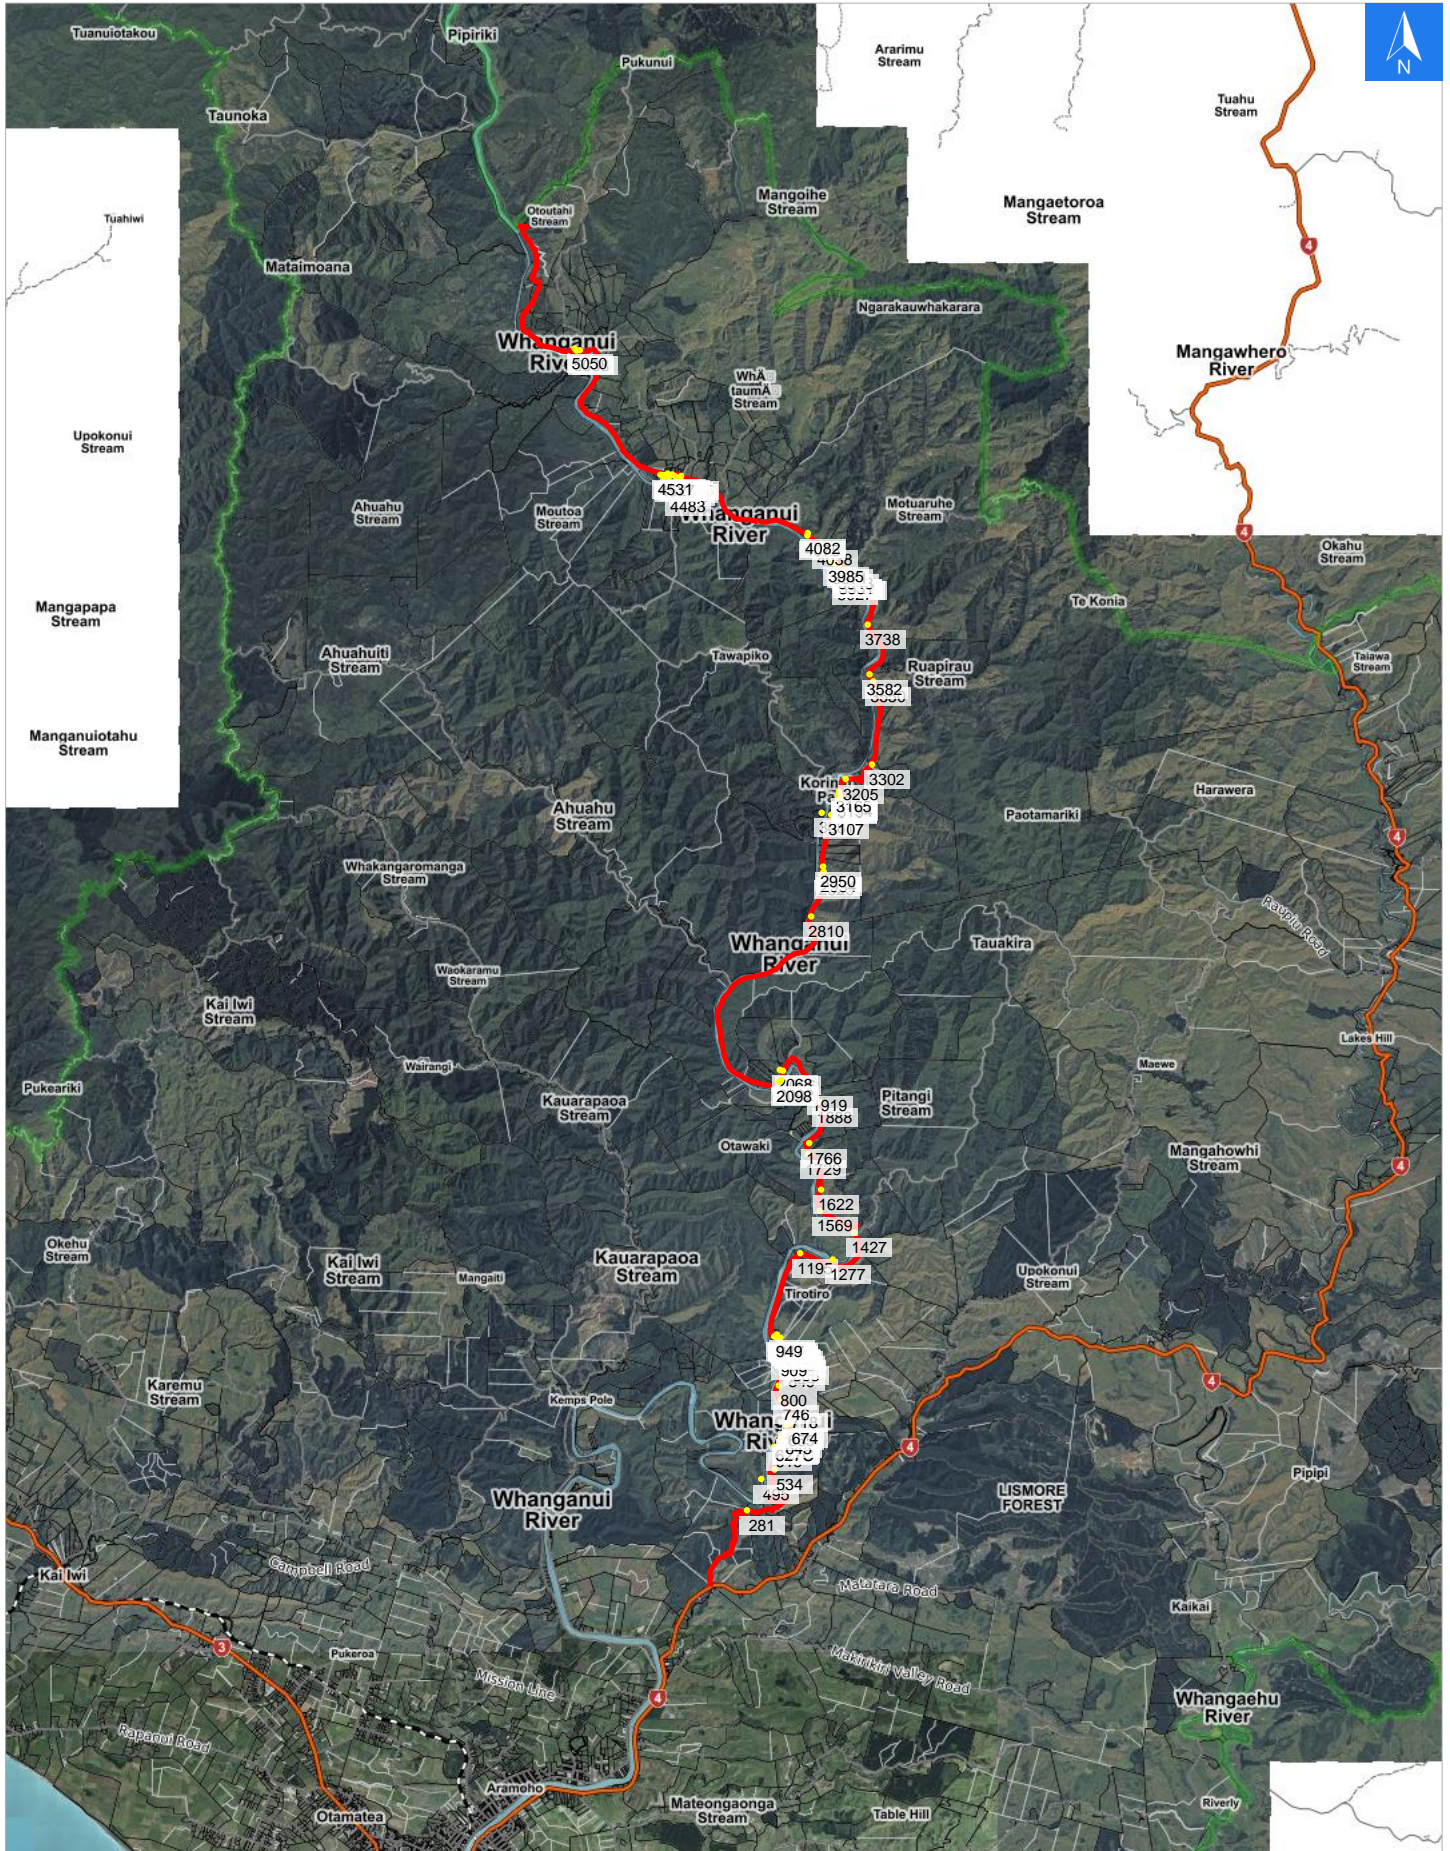

Wednesday, November 1, 2023

Disclaimer:

Digital map data sourced from Land Information New Zealand CROWN COPYRIGHT RESERVED.
The information displayed in the GIS has been taken from Whanganui District Council's databases and maps.
It is made available in good faith but its accuracy or completeness is not guaranteed. If the information is relied on in support of a resource consent it should be verified independently.

Scale 1: 200000

Wednesday, November 1, 2023

Disclaimer:

Digital map data sourced from Land Information New Zealand CROWN COPYRIGHT RESERVED.
The information displayed in the GIS has been taken from Whanganui District Council's databases and maps.
It is made available in good faith but its accuracy or completeness is not guaranteed. If the information is relied on in support of a resource consent it should be verified independently.