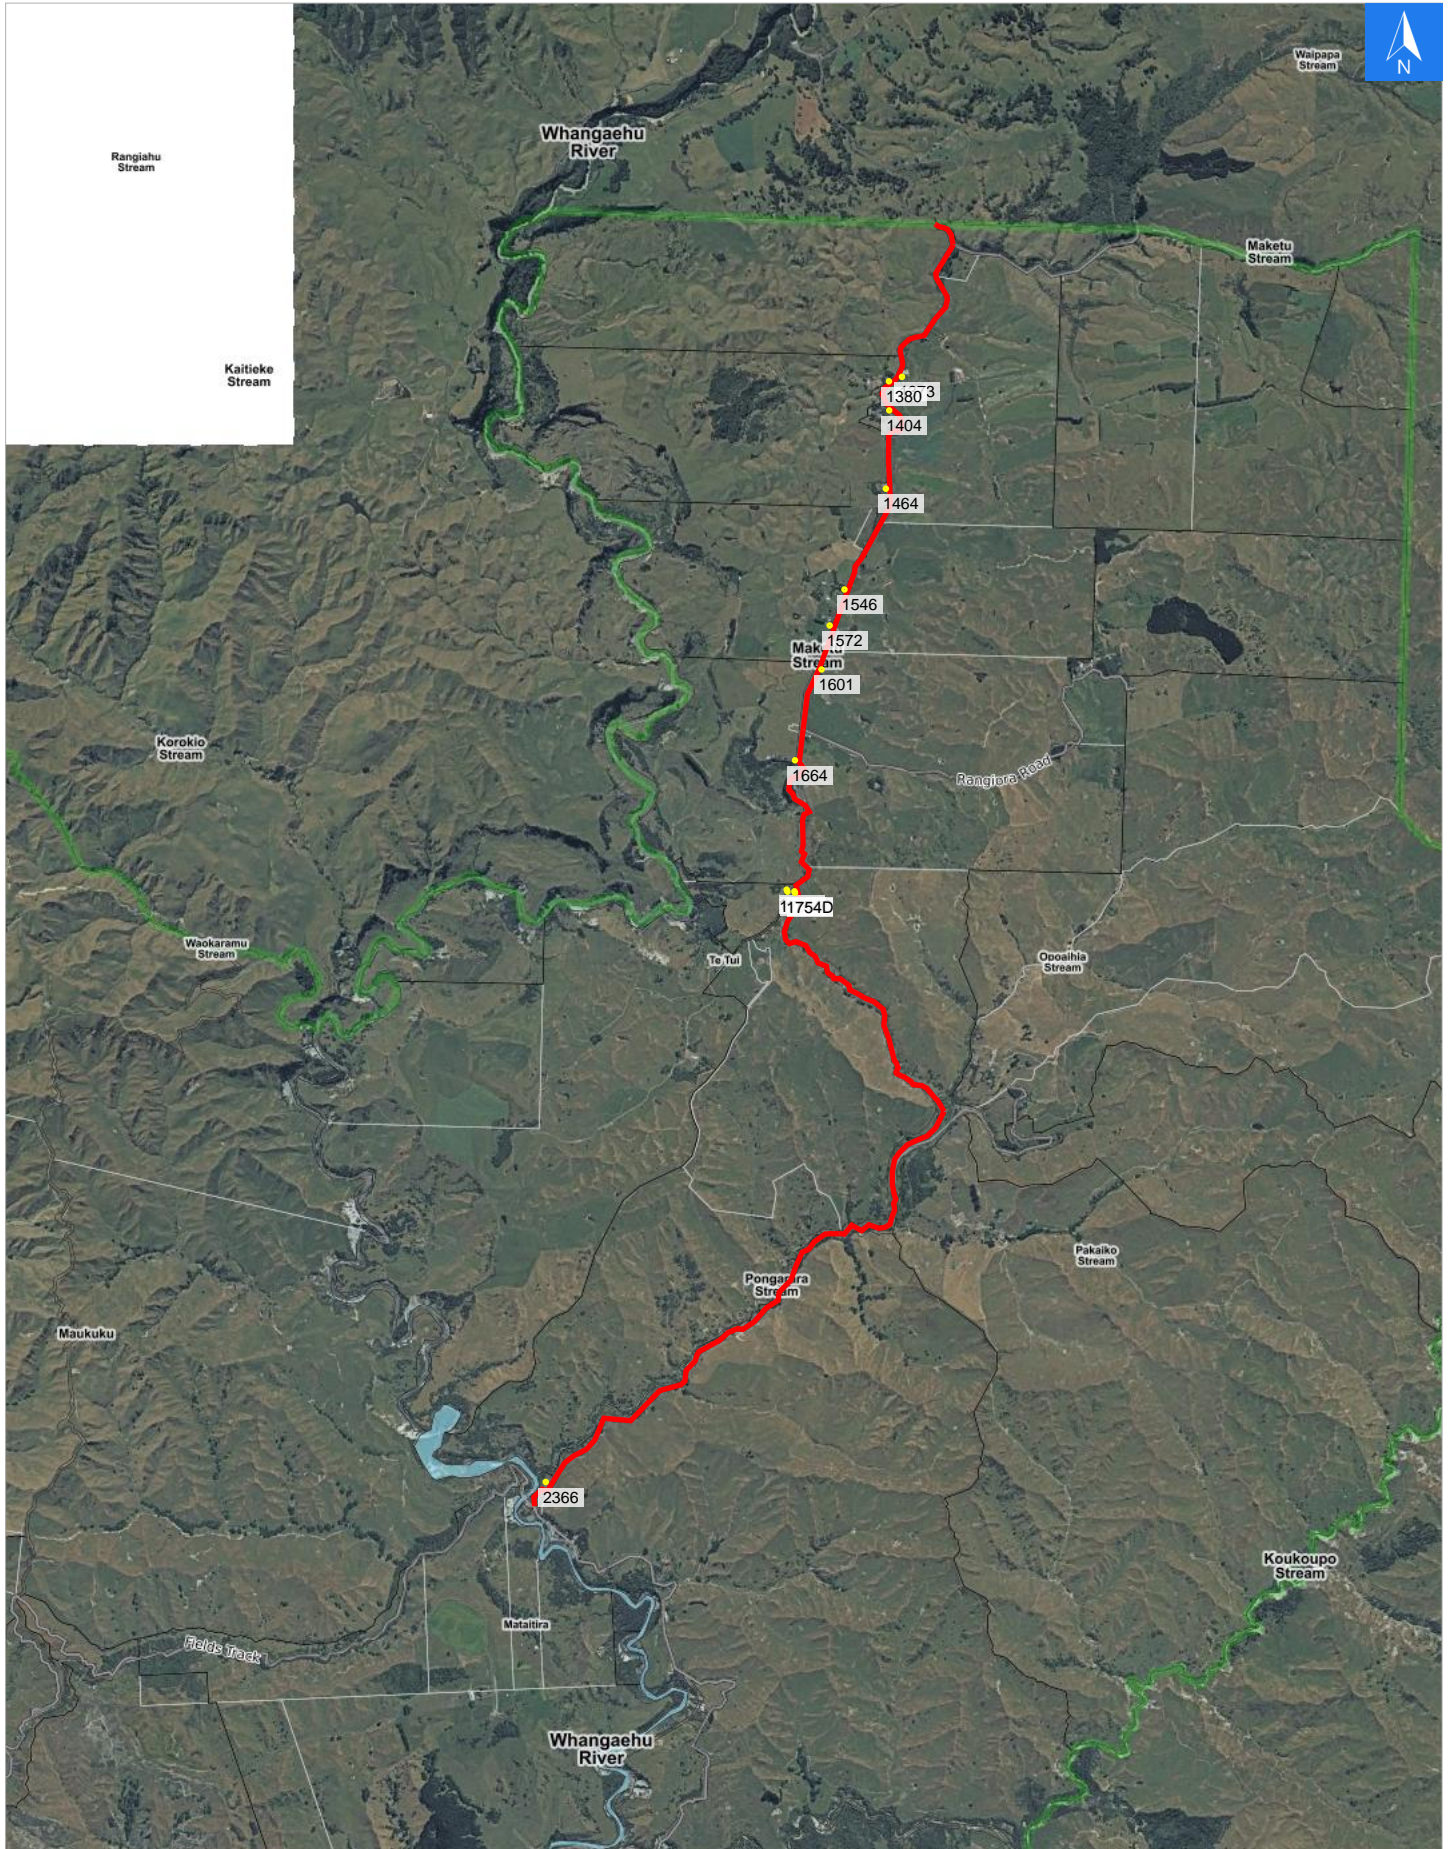

Wednesday, November 1, 2023

Disclaimer:

Digital map data sourced from Land Information New Zealand CROWN COPYRIGHT RESERVED.
The information displayed in the GIS has been taken from Whanganui District Council's databases and maps.
It is made available in good faith but its accuracy or completeness is not guaranteed. If the information is relied on in support of a resource consent it should be verified independently.

Scale 1: 50000

Wednesday, November 1, 2023

Disclaimer:

Digital map data sourced from Land Information New Zealand CROWN COPYRIGHT RESERVED.
The information displayed in the GIS has been taken from Whanganui District Council's databases and maps.
It is made available in good faith but its accuracy or completeness is not guaranteed. If the information is relied on in support of a resource consent it should be verified independently.

Road Evacuation Addresses

Data sourced from LINZ

LINZ Address	Notes	Date Time Visited	Placard
1373 Whangaehu Valley Road, Kakatahi, Whanganui			W Y1 Y2 R1 R2
1380 Whangaehu Valley Road, Kakatahi, Whanganui			W Y1 Y2 R1 R2
1404 Whangaehu Valley Road, Kakatahi, Whanganui			W Y1 Y2 R1 R2
1464 Whangaehu Valley Road, Kakatahi, Whanganui			W Y1 Y2 R1 R2
1546 Whangaehu Valley Road, Kakatahi, Whanganui			W Y1 Y2 R1 R2
1572 Whangaehu Valley Road, Kakatahi, Whanganui			W Y1 Y2 R1 R2
1601 Whangaehu Valley Road, Kakatahi, Whanganui			W Y1 Y2 R1 R2
1664 Whangaehu Valley Road, Kakatahi, Whanganui			W Y1 Y2 R1 R2
1754A Whangaehu Valley Road, Kakatahi, Whanganui			W Y1 Y2 R1 R2
1754B Whangaehu Valley Road, Kakatahi, Whanganui			W Y1 Y2 R1 R2
1754C Whangaehu Valley Road, Kakatahi, Whanganui			W Y1 Y2 R1 R2
1754D Whangaehu Valley Road, Kakatahi, Whanganui			W Y1 Y2 R1 R2
2366 Whangaehu Valley Road, Kakatahi, Whanganui			W Y1 Y2 R1 R2