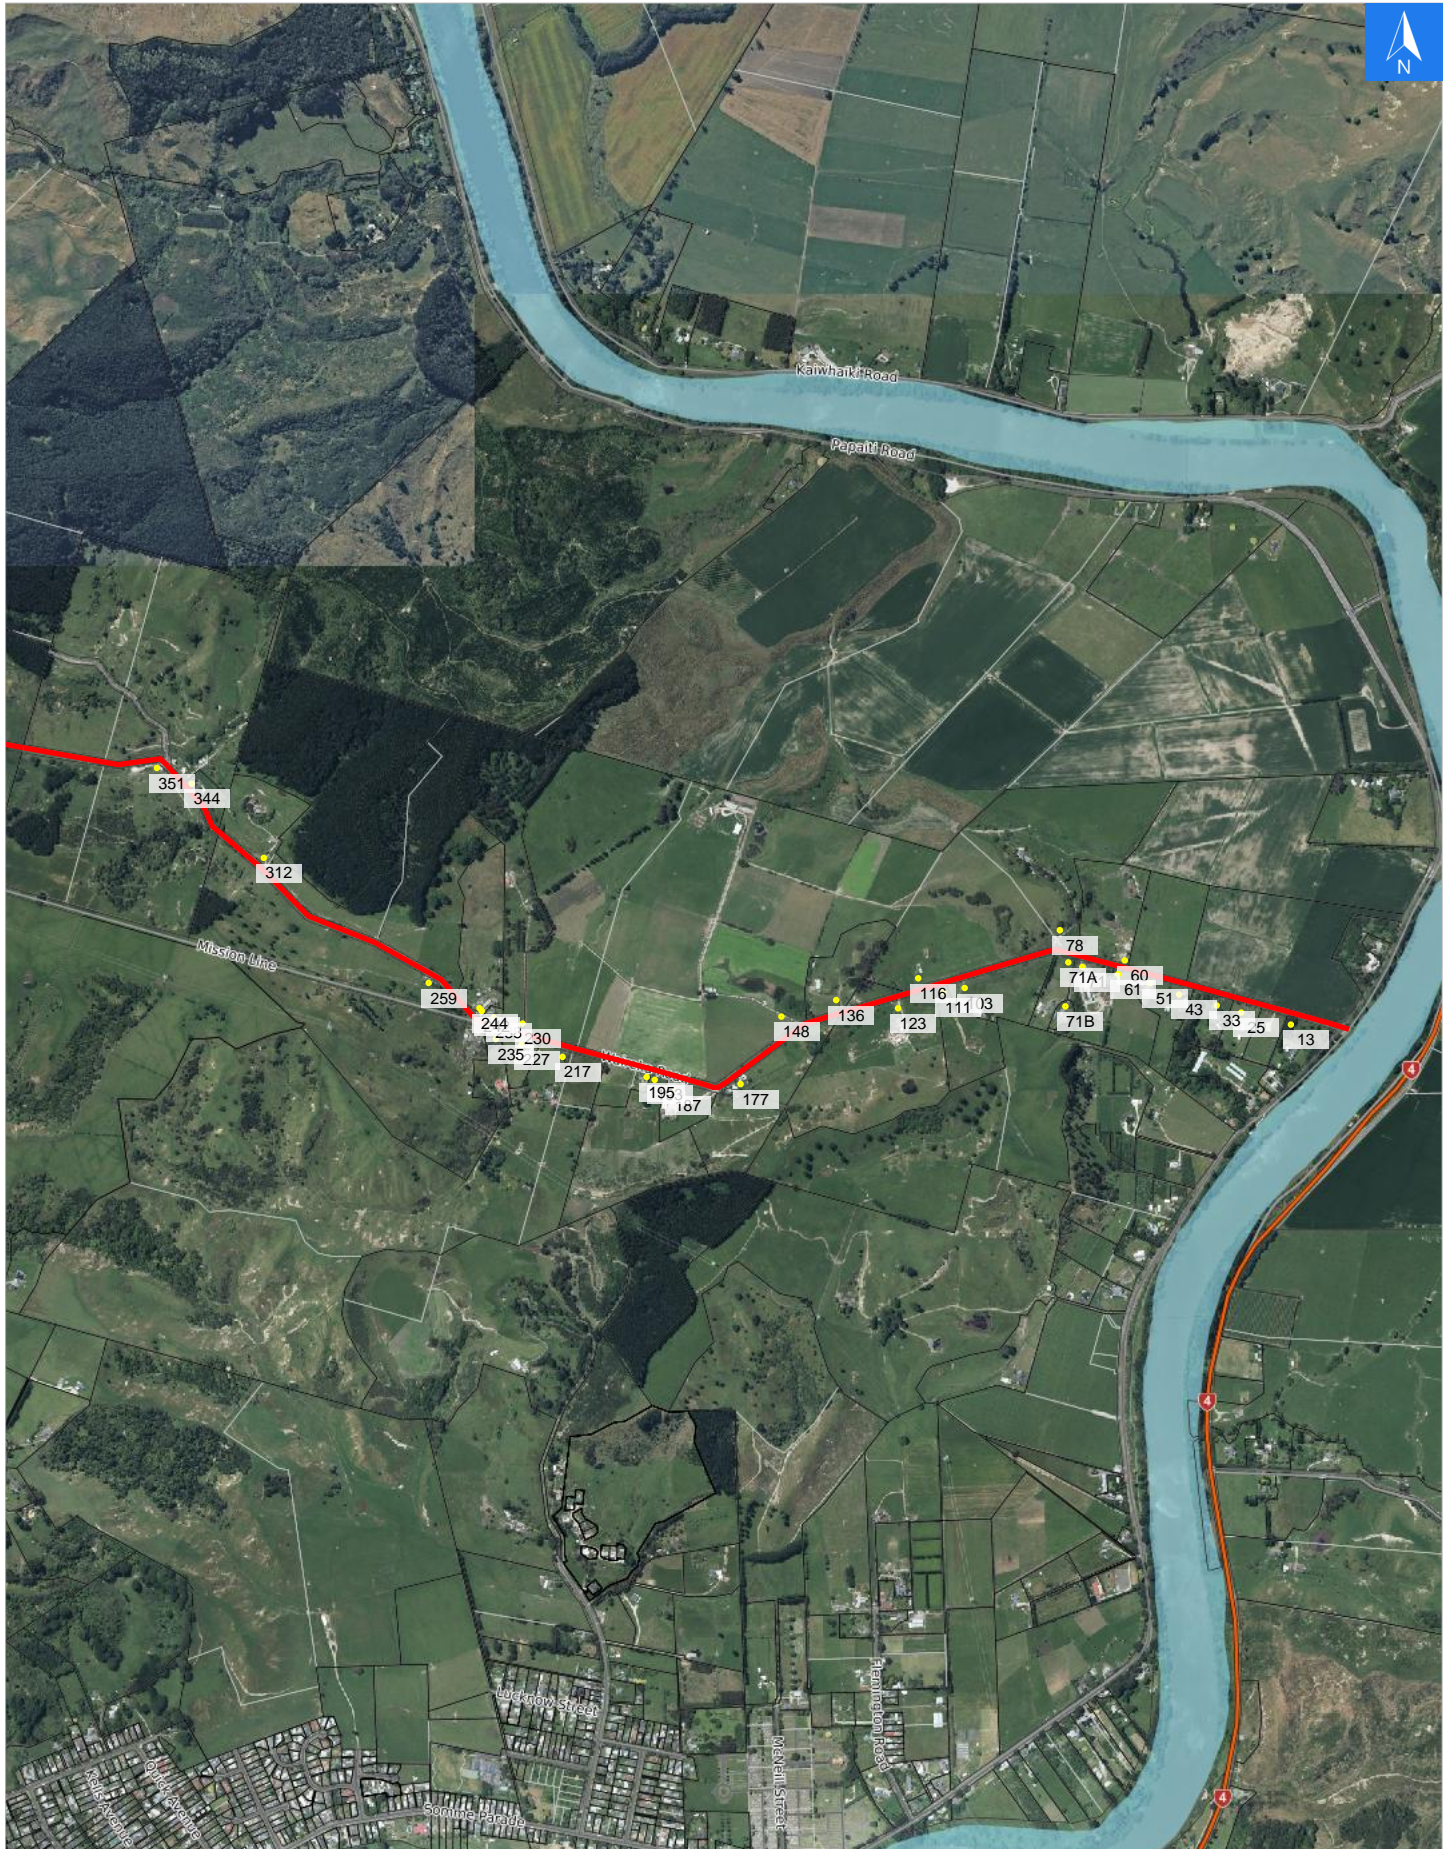

Wednesday, November 1, 2023

Disclaimer:

Digital map data sourced from Land Information New Zealand CROWN COPYRIGHT RESERVED.
The information displayed in the GIS has been taken from Whanganui District Council's databases and maps.
It is made available in good faith but its accuracy or completeness is not guaranteed. If the information is relied on in support of a resource consent it should be verified independently.

Scale 1: 20000

Wednesday, November 1, 2023

Disclaimer:

Digital map data sourced from Land Information New Zealand CROWN COPYRIGHT RESERVED.
The information displayed in the GIS has been taken from Whanganui District Council's databases and maps.
It is made available in good faith but its accuracy or completeness is not guaranteed. If the information is relied on in support of a resource consent it should be verified independently.