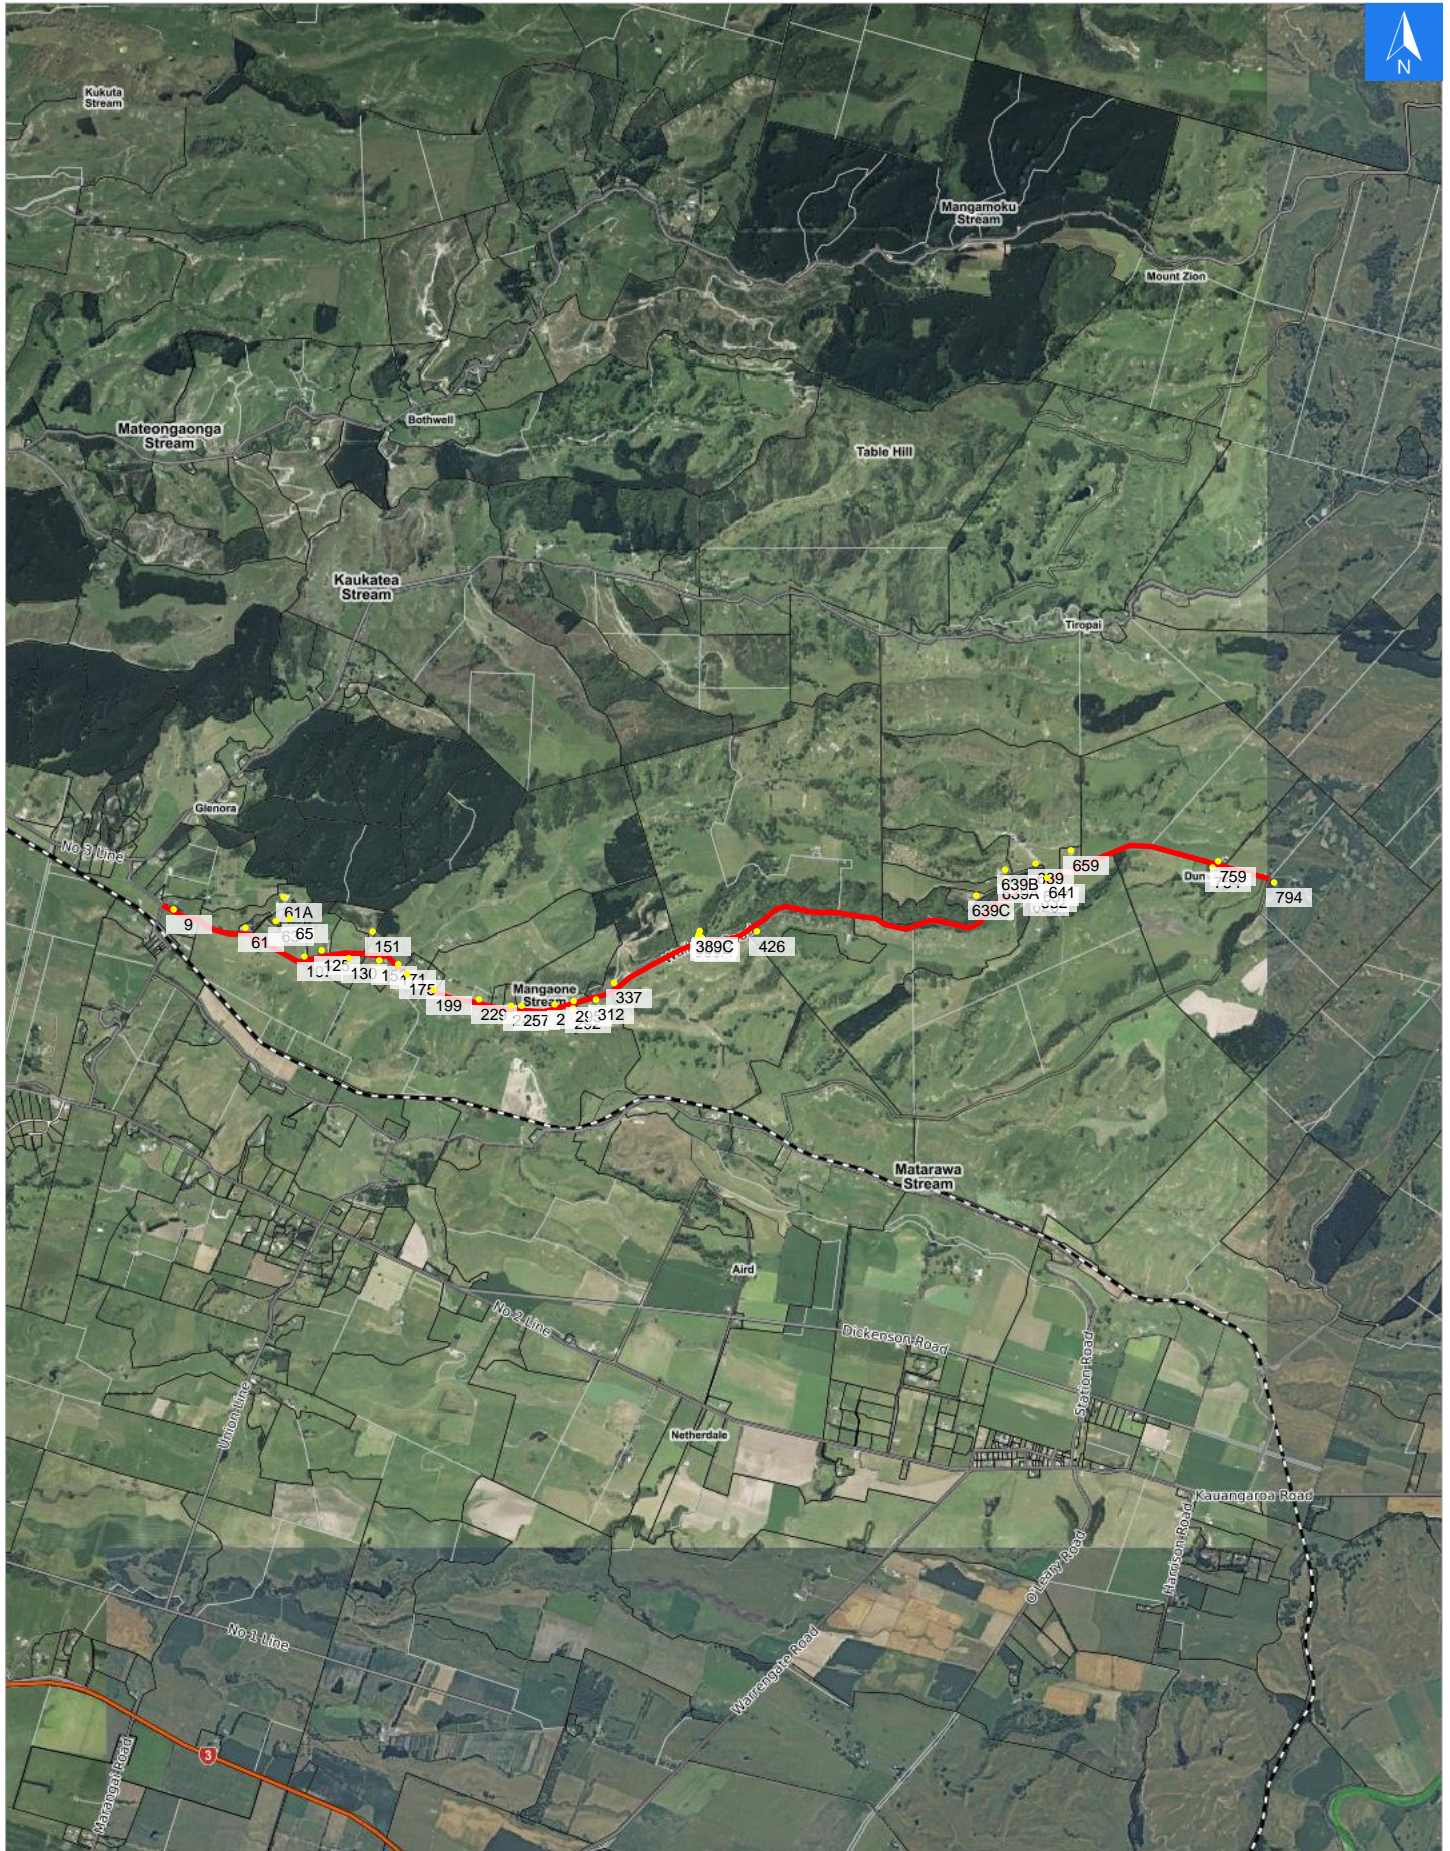

Disclaimer:

Digital map data sourced from Land Information New Zealand CROWN COPYRIGHT RESERVED.
The information displayed in the GIS has been taken from Whanganui District Council's databases and maps.
It is made available in good faith but its accuracy or completeness is not guaranteed. If the information is relied on in support of a resource consent it should be verified independently.

Wednesday, November 1, 2023

Scale 1: 50000

Wednesday, November 1, 2023

Disclaimer:

Digital map data sourced from Land Information New Zealand CROWN COPYRIGHT RESERVED.
The information displayed in the GIS has been taken from Whanganui District Council's databases and maps.
It is made available in good faith but its accuracy or completeness is not guaranteed. If the information is relied on in support of a resource consent it should be verified independently.