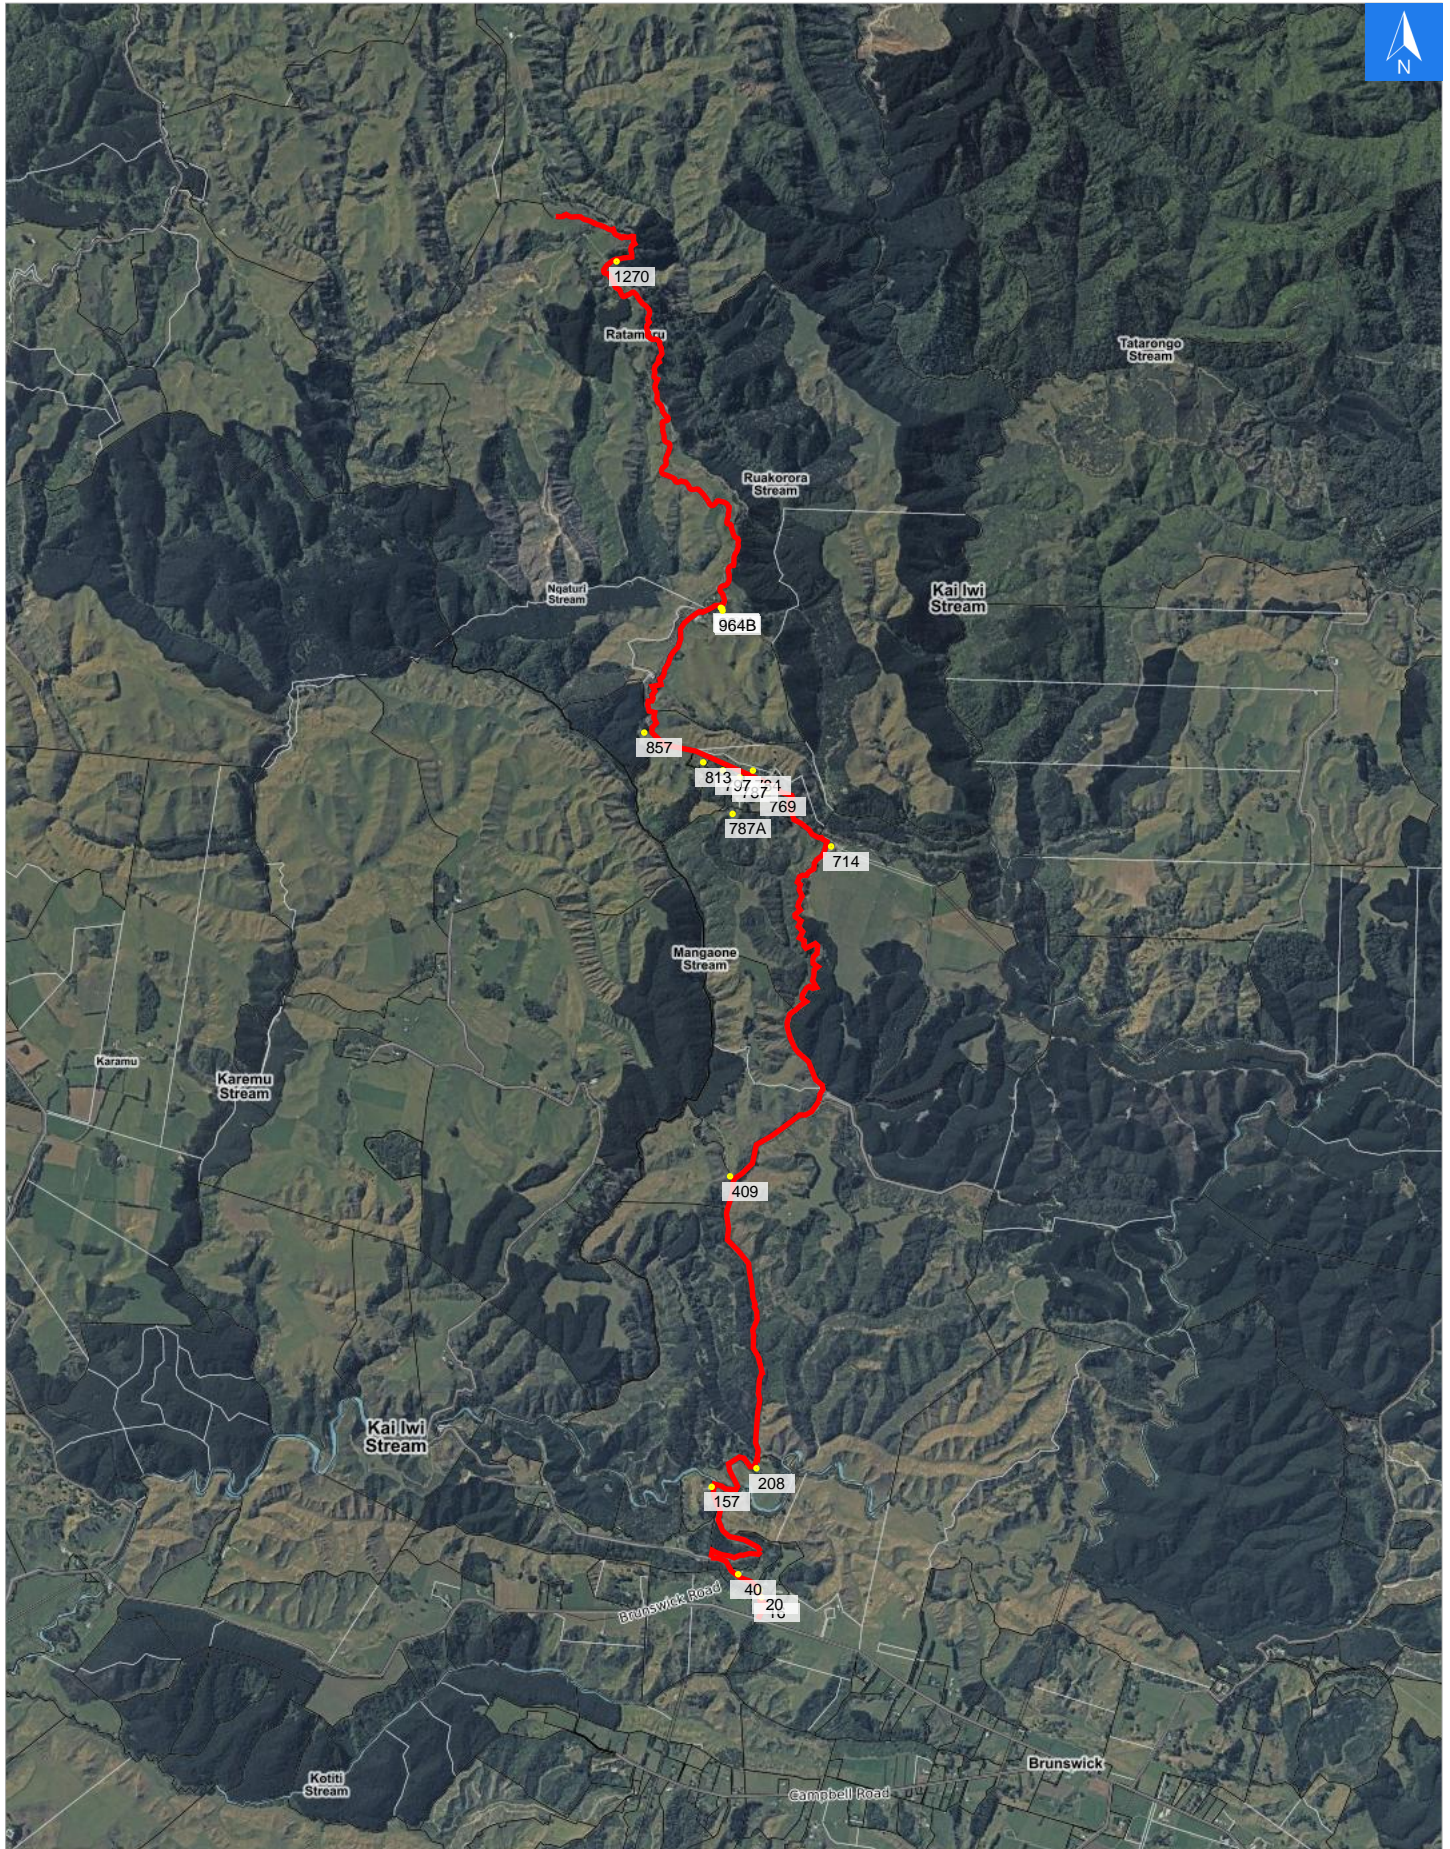

Wednesday, November 1, 2023

Disclaimer:

Digital map data sourced from Land Information New Zealand CROWN COPYRIGHT RESERVED.
The information displayed in the GIS has been taken from Whanganui District Council's databases and maps.
It is made available in good faith but its accuracy or completeness is not guaranteed. If the information is relied on in support of a resource consent it should be verified independently.

Scale 1: 50000

Wednesday, November 1, 2023

Disclaimer:

Digital map data sourced from Land Information New Zealand CROWN COPYRIGHT RESERVED.
The information displayed in the GIS has been taken from Whanganui District Council's databases and maps.
It is made available in good faith but its accuracy or completeness is not guaranteed. If the information is relied on in support of a resource consent it should be verified independently.

Road Evacuation Addresses

Data sourced from LINZ

LINZ Address	Notes	Date Time Visited	Placard
16 Tokomaru West Road, Brunswick			W Y1 Y2 R1 R2
20 Tokomaru West Road, Brunswick			W Y1 Y2 R1 R2
40 Tokomaru West Road, Brunswick			W Y1 Y2 R1 R2
157 Tokomaru West Road, Brunswick			W Y1 Y2 R1 R2
208 Tokomaru West Road, Brunswick			W Y1 Y2 R1 R2
409 Tokomaru West Road, Brunswick			W Y1 Y2 R1 R2
714 Tokomaru West Road, Brunswick			W Y1 Y2 R1 R2
769 Tokomaru West Road, Brunswick			W Y1 Y2 R1 R2
784 Tokomaru West Road, Brunswick			W Y1 Y2 R1 R2
787 Tokomaru West Road, Brunswick			W Y1 Y2 R1 R2
787A Tokomaru West Road, Brunswick			W Y1 Y2 R1 R2
797 Tokomaru West Road, Brunswick			W Y1 Y2 R1 R2
813 Tokomaru West Road, Brunswick			W Y1 Y2 R1 R2
857 Tokomaru West Road, Brunswick			W Y1 Y2 R1 R2
964 Tokomaru West Road, Brunswick			W Y1 Y2 R1 R2
964A Tokomaru West Road, Brunswick			W Y1 Y2 R1 R2
964B Tokomaru West Road, Brunswick			W Y1 Y2 R1 R2
1270 Tokomaru West Road, Brunswick			W Y1 Y2 R1 R2