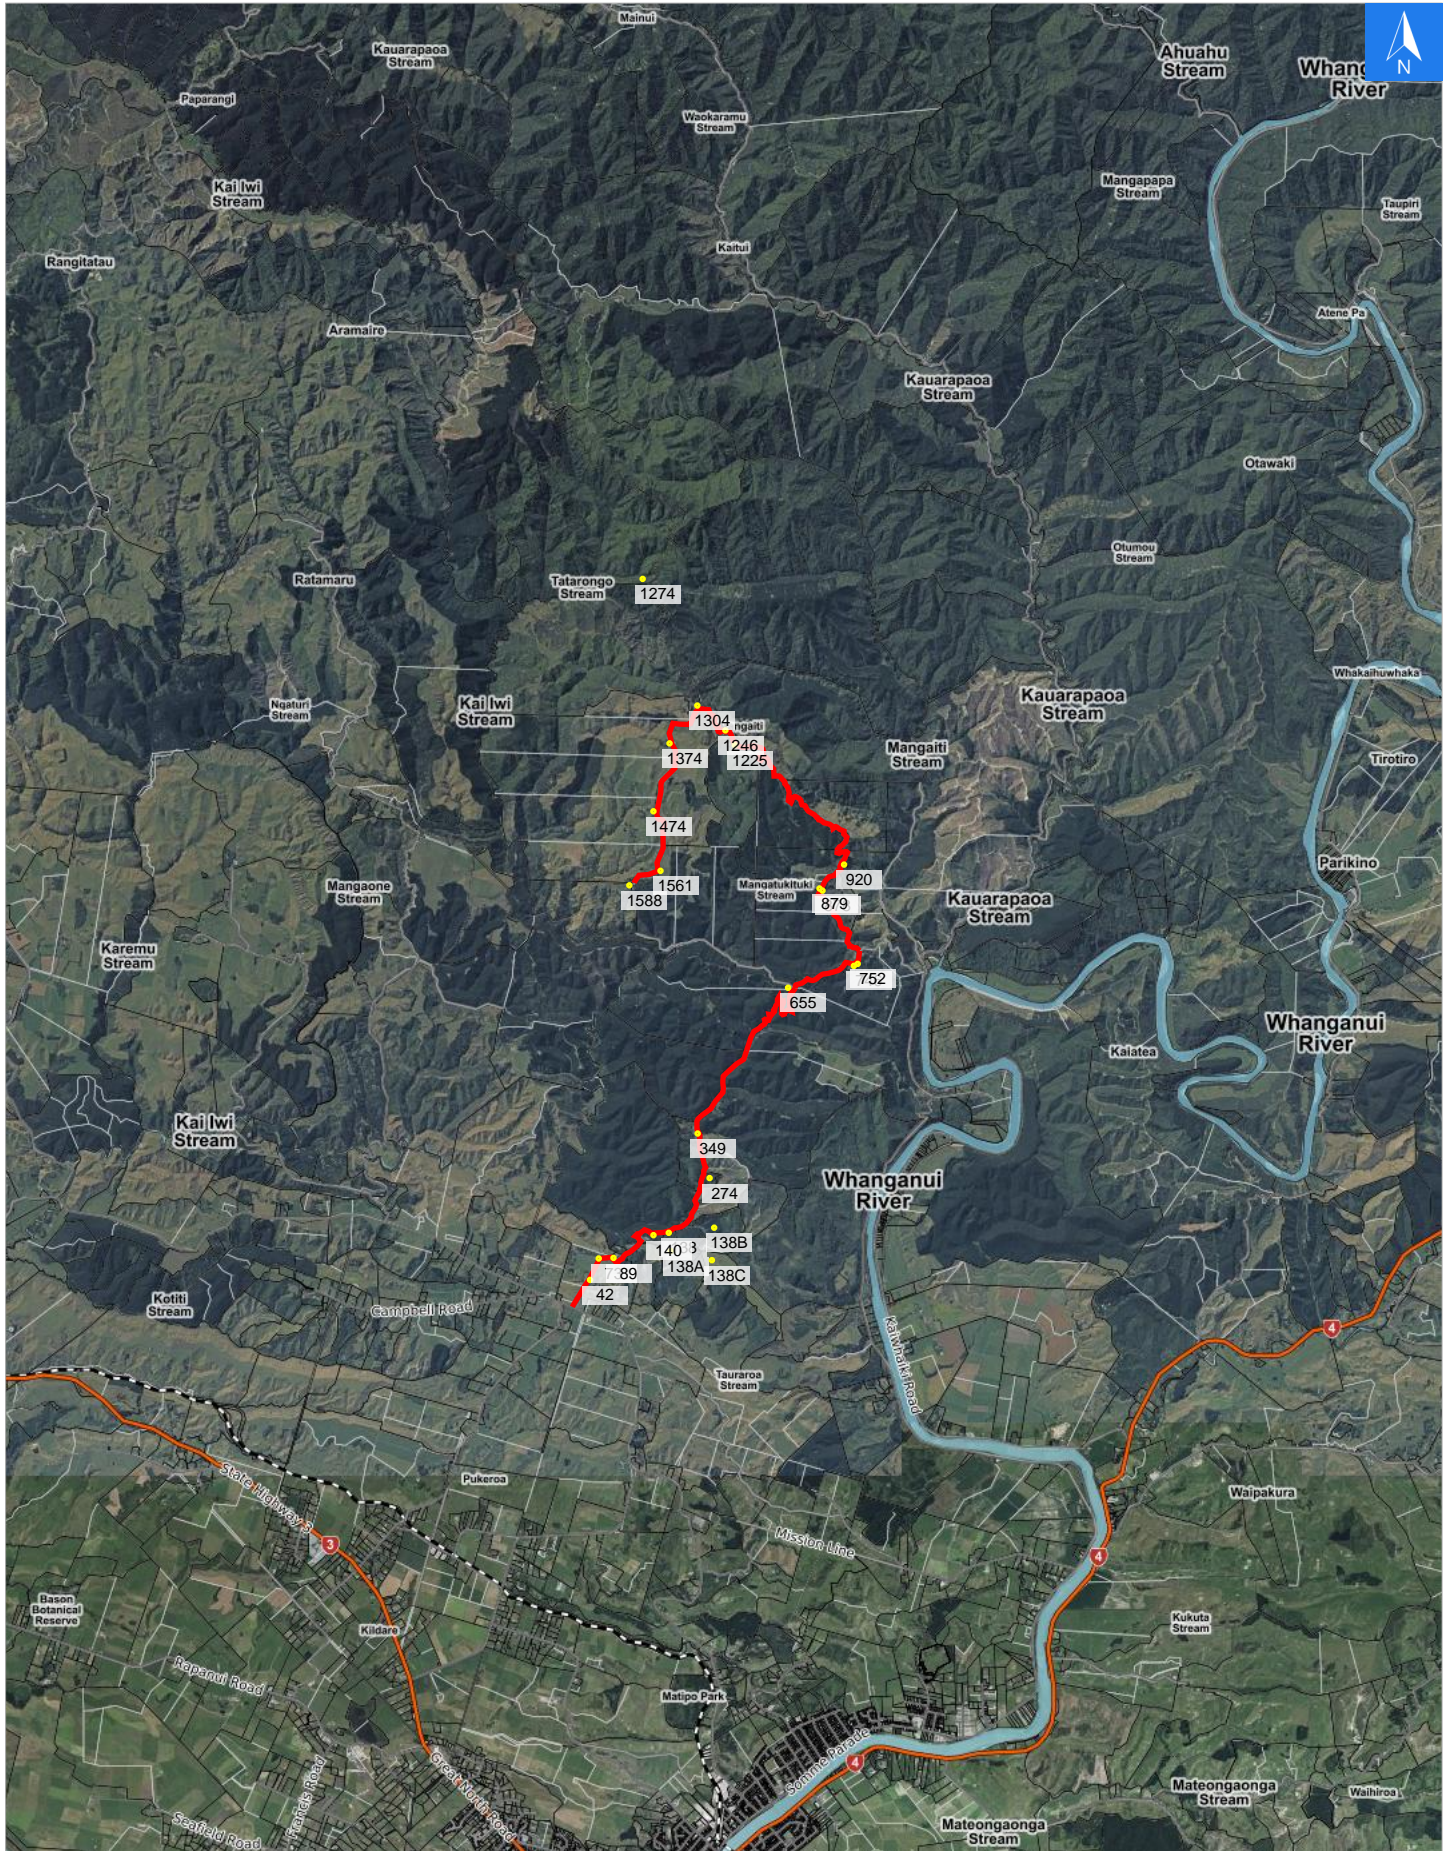

Disclaimer:

Digital map data sourced from Land Information New Zealand CROWN COPYRIGHT RESERVED.
The information displayed in the GIS has been taken from Whanganui District Council's databases and maps.
It is made available in good faith but its accuracy or completeness is not guaranteed. If the information is relied on in support of a resource consent it should be verified independently.

Wednesday, November 1, 2023

Scale 1: 100000

Wednesday, November 1, 2023

Disclaimer:

Digital map data sourced from Land Information New Zealand CROWN COPYRIGHT RESERVED.
The information displayed in the GIS has been taken from Whanganui District Council's databases and maps.
It is made available in good faith but its accuracy or completeness is not guaranteed. If the information is relied on in support of a resource consent it should be verified independently.