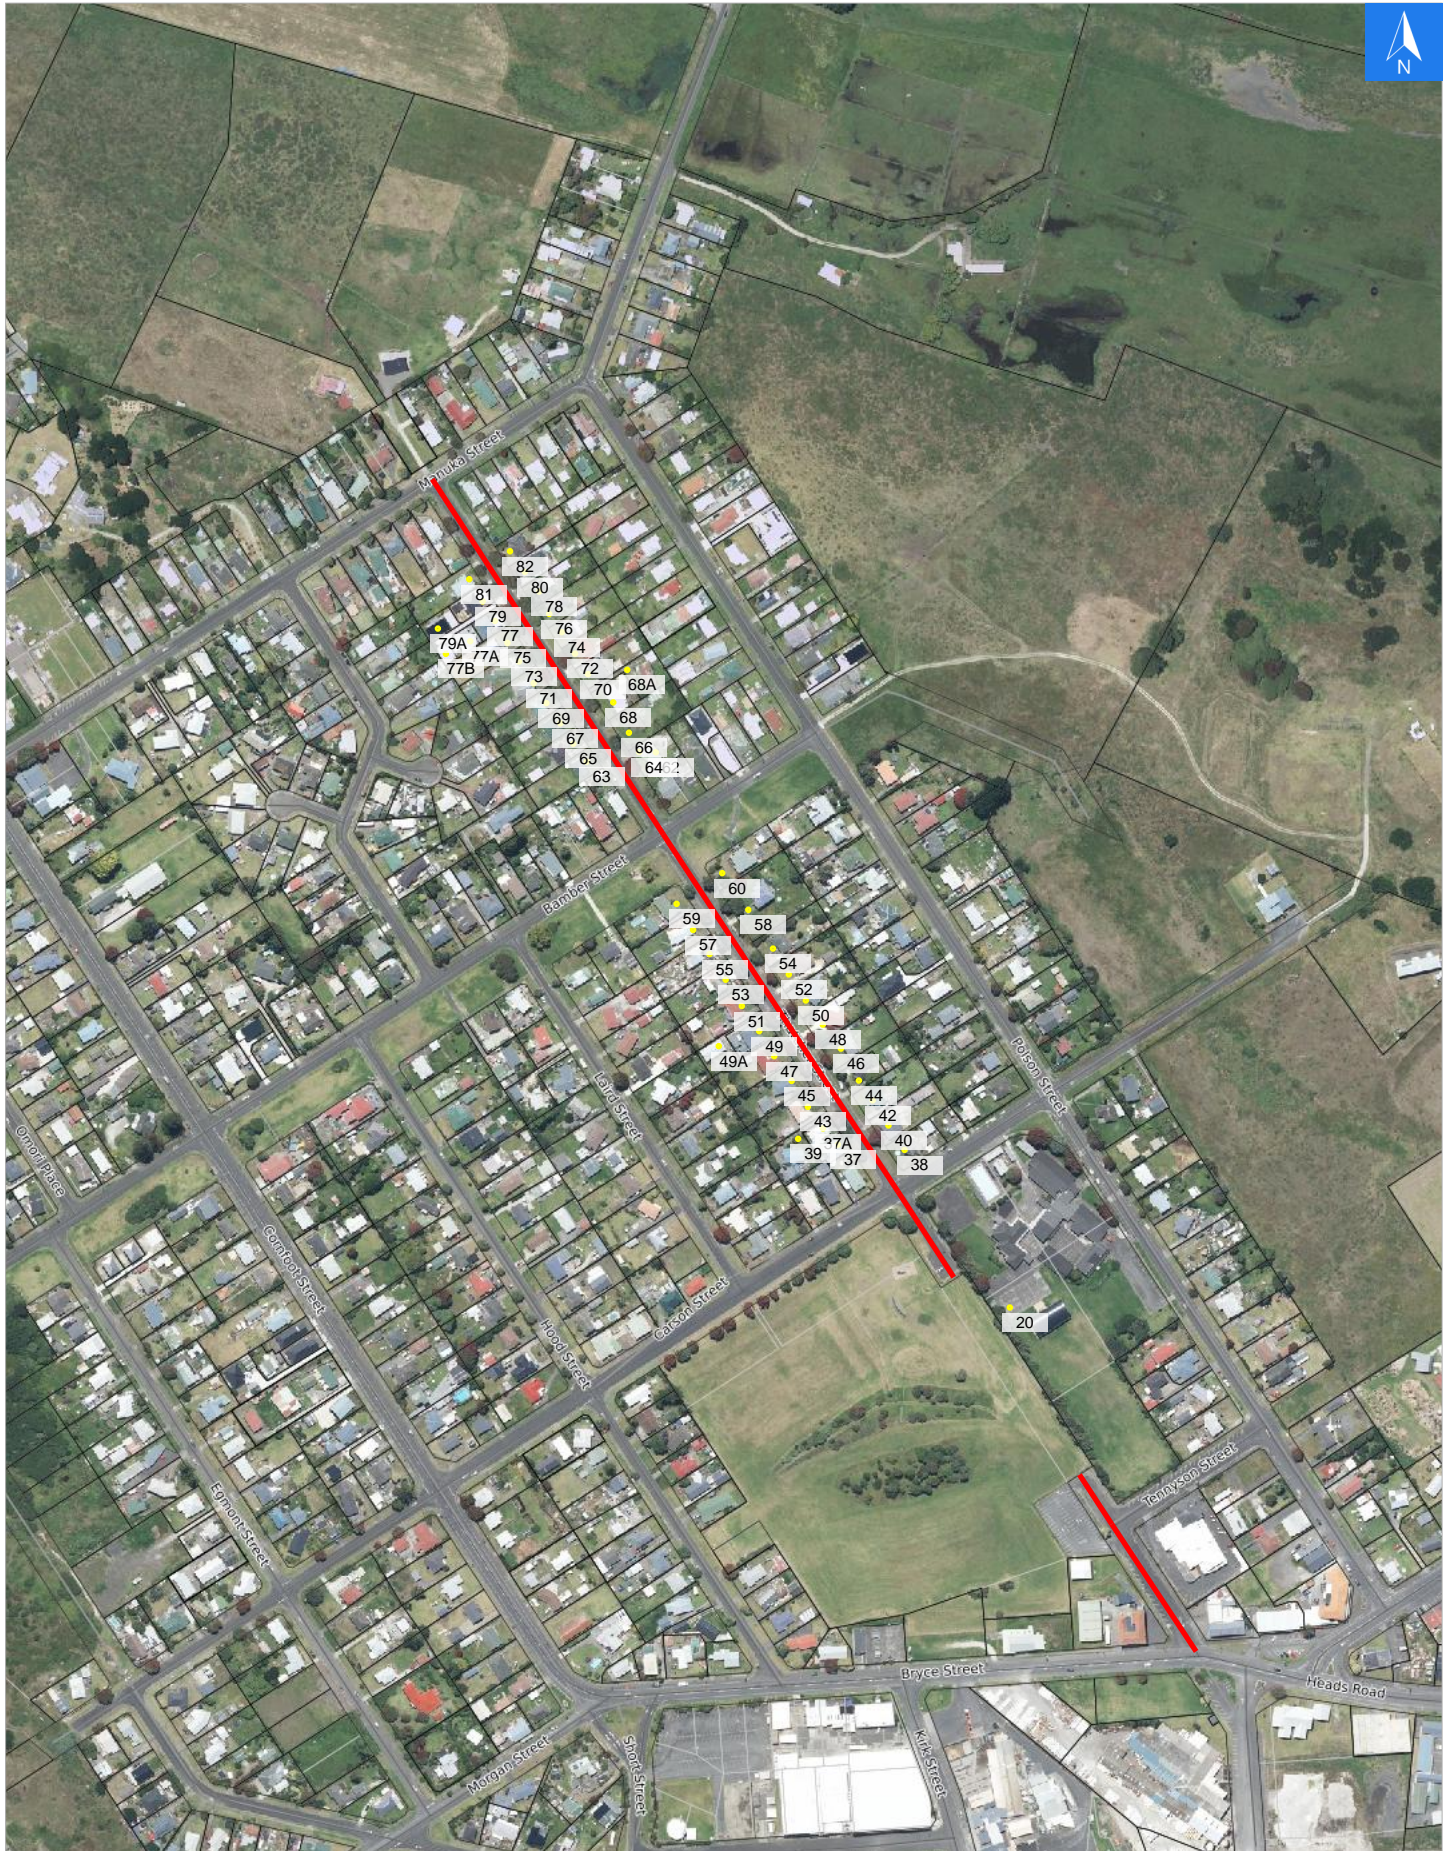

Wednesday, November 1, 2023

Disclaimer:

Digital map data sourced from Land Information New Zealand CROWN COPYRIGHT RESERVED.  
The information displayed in the GIS has been taken from Whanganui District Council's databases and maps.  
It is made available in good faith but its accuracy or completeness is not guaranteed. If the information is relied on in support of a resource consent it should be verified independently.

Scale 1: 5000

Wednesday, November 1, 2023

### Disclaimer:

Digital map data sourced from Land Information New Zealand CROWN COPYRIGHT RESERVED.  
The information displayed in the GIS has been taken from Whanganui District Council's databases and maps.  
It is made available in good faith but its accuracy or completeness is not guaranteed. If the information is relied on in support of a resource consent it should be verified independently.

LINZ Address	Notes	Date Time Visited	Placard
77B Thatcher Street, Castlecliff, Whanganui			W Y1 Y2 R1 R2
78 Thatcher Street, Castlecliff, Whanganui			W Y1 Y2 R1 R2
79 Thatcher Street, Castlecliff, Whanganui			W Y1 Y2 R1 R2
79A Thatcher Street, Castlecliff, Whanganui			W Y1 Y2 R1 R2
80 Thatcher Street, Castlecliff, Whanganui			W Y1 Y2 R1 R2
81 Thatcher Street, Castlecliff, Whanganui			W Y1 Y2 R1 R2
82 Thatcher Street, Castlecliff, Whanganui			W Y1 Y2 R1 R2