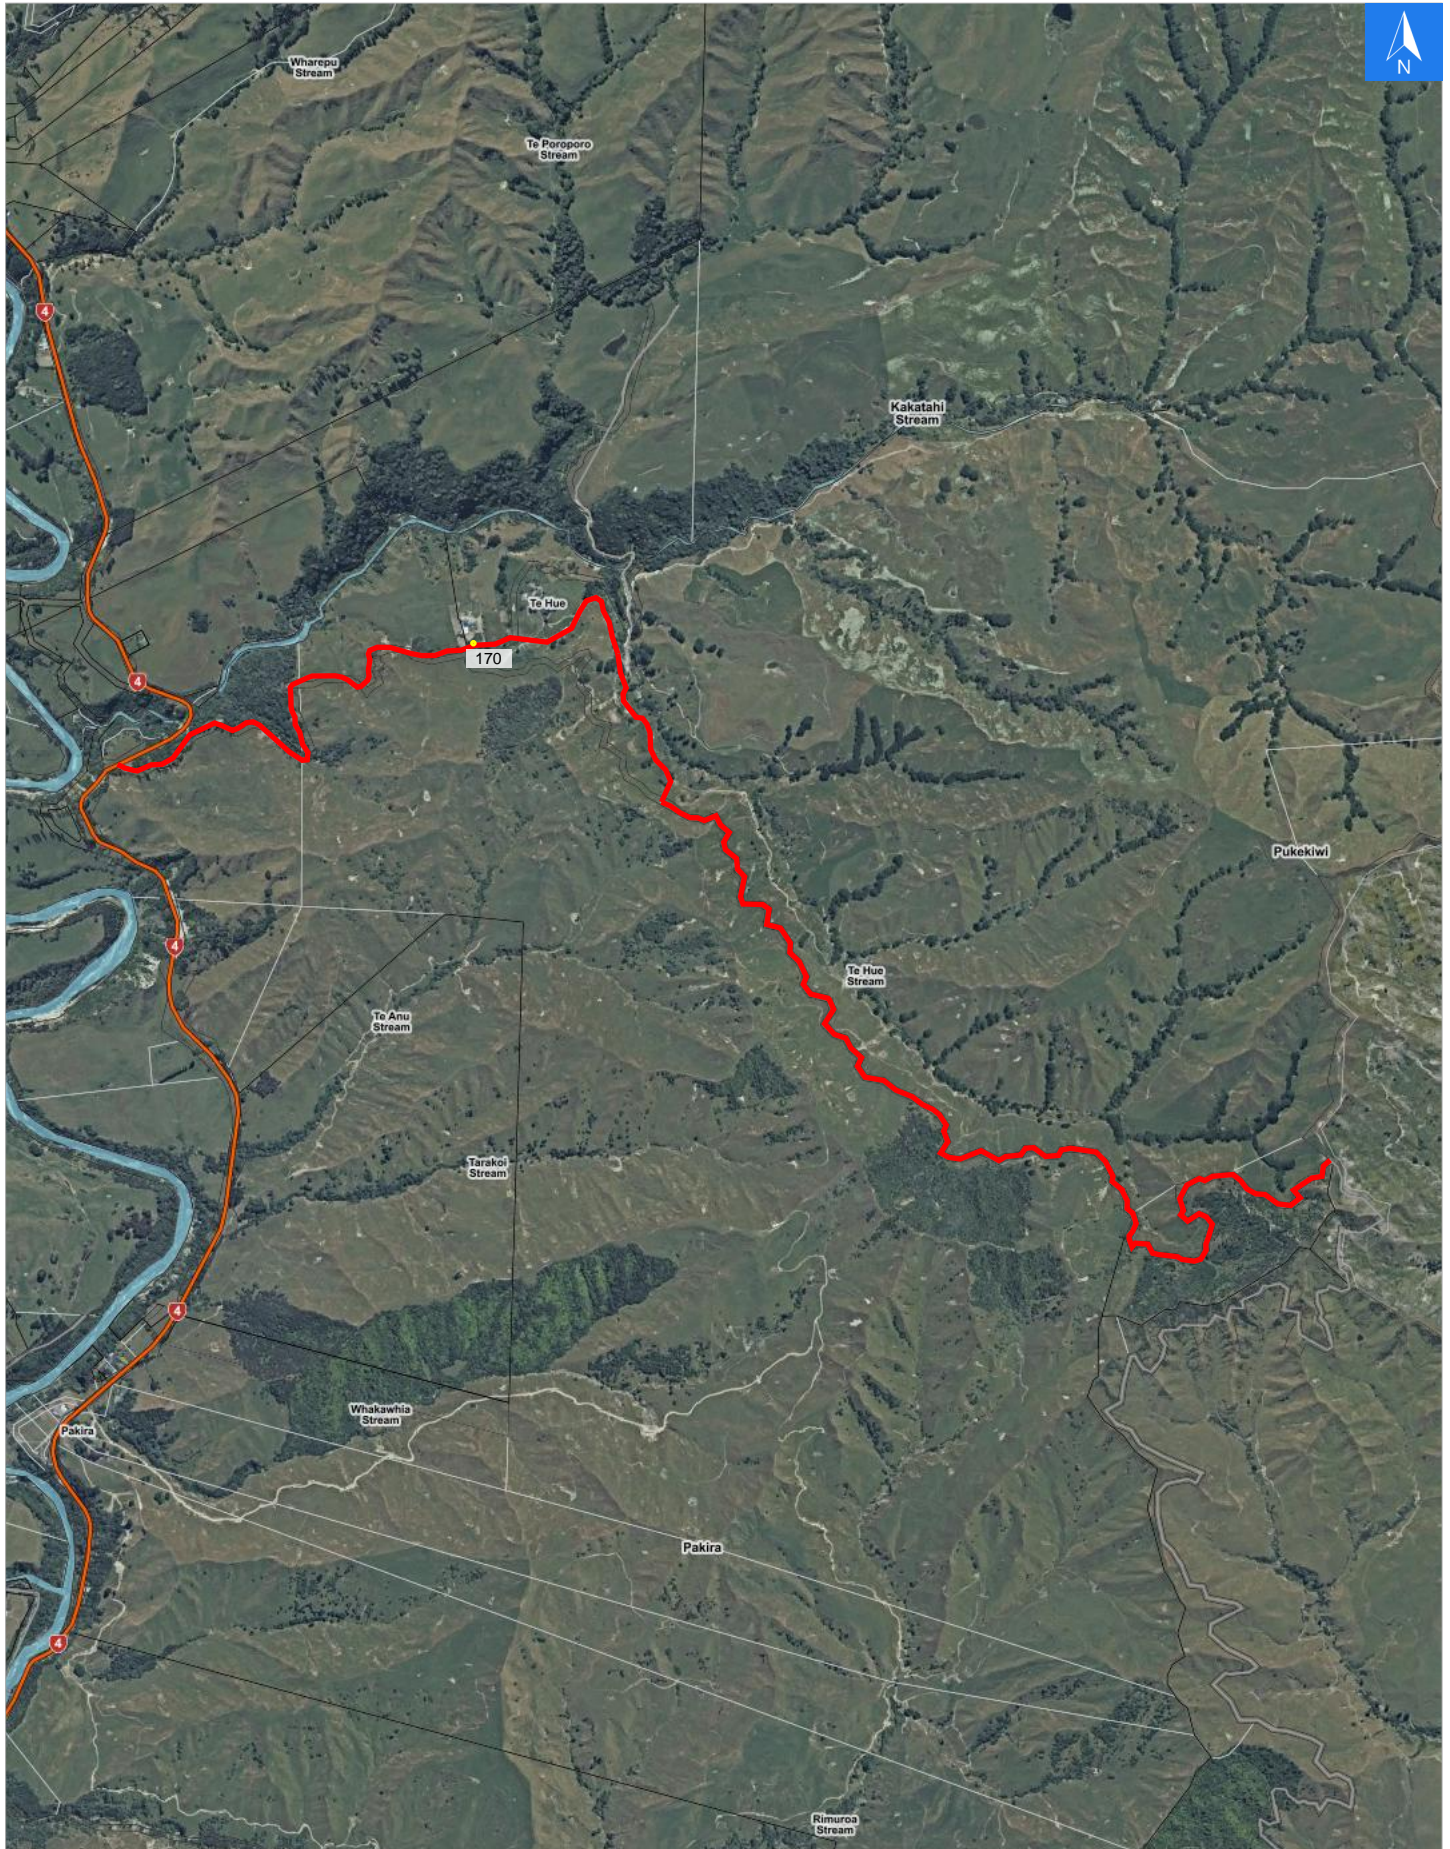

Wednesday, November 1, 2023

Disclaimer:

Digital map data sourced from Land Information New Zealand CROWN COPYRIGHT RESERVED.
The information displayed in the GIS has been taken from Whanganui District Council's databases and maps.
It is made available in good faith but its accuracy or completeness is not guaranteed. If the information is relied on in support of a resource consent it should be verified independently.

Scale 1: 25000

Wednesday, November 1, 2023

Disclaimer:

Digital map data sourced from Land Information New Zealand CROWN COPYRIGHT RESERVED.
The information displayed in the GIS has been taken from Whanganui District Council's databases and maps.
It is made available in good faith but its accuracy or completeness is not guaranteed. If the information is relied on in support of a resource consent it should be verified independently.

Road Evacuation Addresses

Data sourced from LINZ

LINZ Address	Notes	Date Time Visited	Placard
170 Te Hue Road, Kakatahi, Whanganui			W Y1 Y2 R1 R2