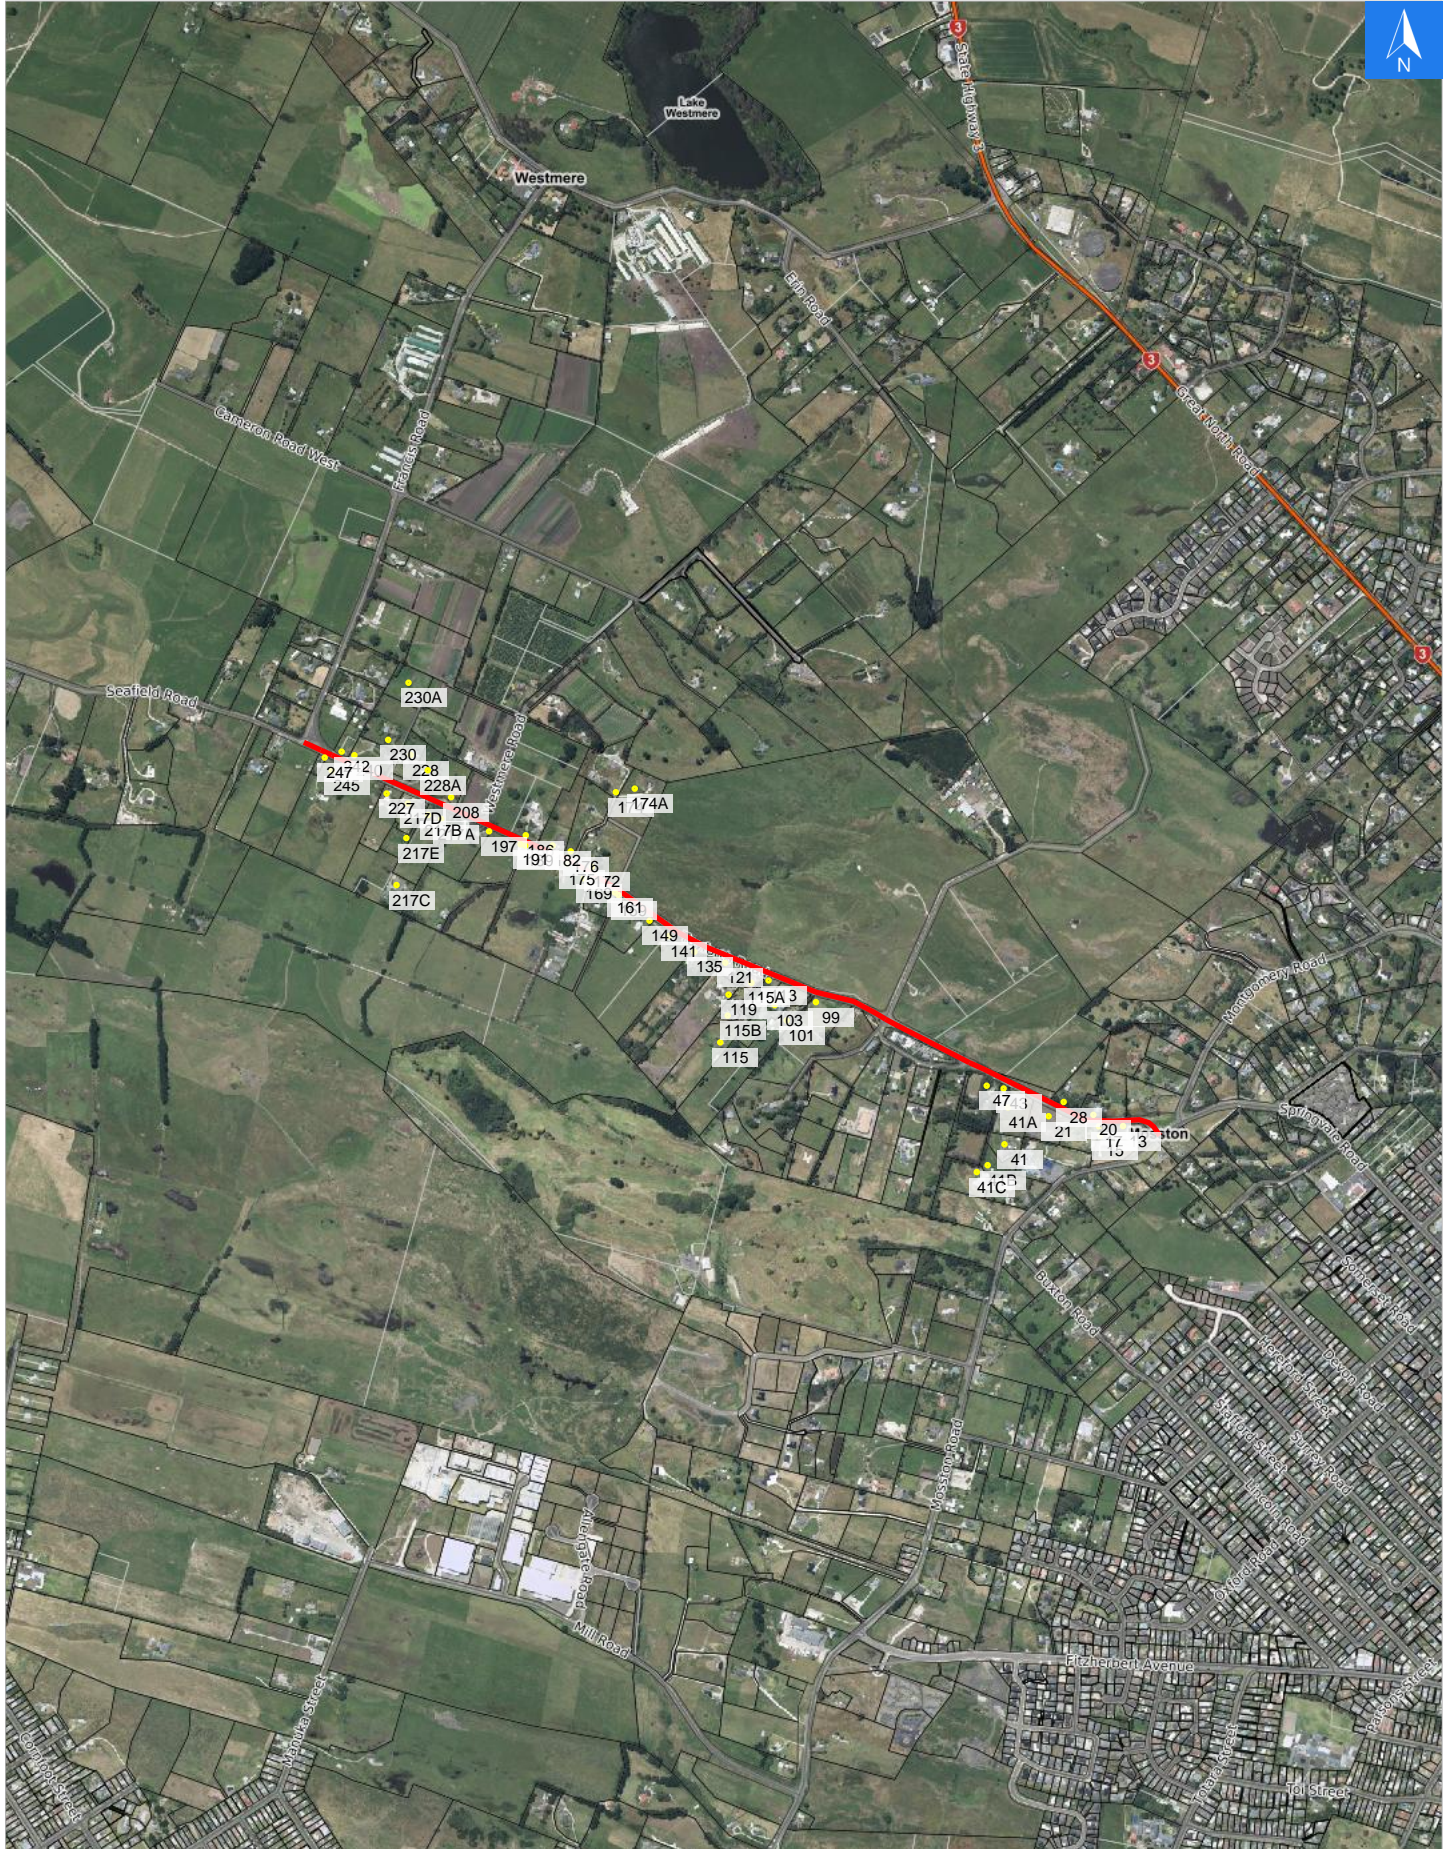

Wednesday, November 1, 2023

Disclaimer:

Digital map data sourced from Land Information New Zealand CROWN COPYRIGHT RESERVED.  
The information displayed in the GIS has been taken from Whanganui District Council's databases and maps.  
It is made available in good faith but its accuracy or completeness is not guaranteed. If the information is relied on in support of a resource consent it should be verified independently.

Scale 1: 20000

Wednesday, November 1, 2023

### Disclaimer:

Digital map data sourced from Land Information New Zealand CROWN COPYRIGHT RESERVED.  
The information displayed in the GIS has been taken from Whanganui District Council's databases and maps.  
It is made available in good faith but its accuracy or completeness is not guaranteed. If the information is relied on in support of a resource consent it should be verified independently.

<b>LINZ Address</b>	<b>Notes</b>	<b>Date Time Visited</b>	<b>Placard</b>
227 Tayforth Road, Westmere, Whanganui			W Y1 Y2 R1 R2
228 Tayforth Road, Westmere, Whanganui			W Y1 Y2 R1 R2
228A Tayforth Road, Westmere, Whanganui			W Y1 Y2 R1 R2
230 Tayforth Road, Westmere, Whanganui			W Y1 Y2 R1 R2
230A Tayforth Road, Westmere, Whanganui			W Y1 Y2 R1 R2
240 Tayforth Road, Westmere, Whanganui			W Y1 Y2 R1 R2
242 Tayforth Road, Westmere, Whanganui			W Y1 Y2 R1 R2
245 Tayforth Road, Westmere, Whanganui			W Y1 Y2 R1 R2
247 Tayforth Road, Westmere, Whanganui			W Y1 Y2 R1 R2