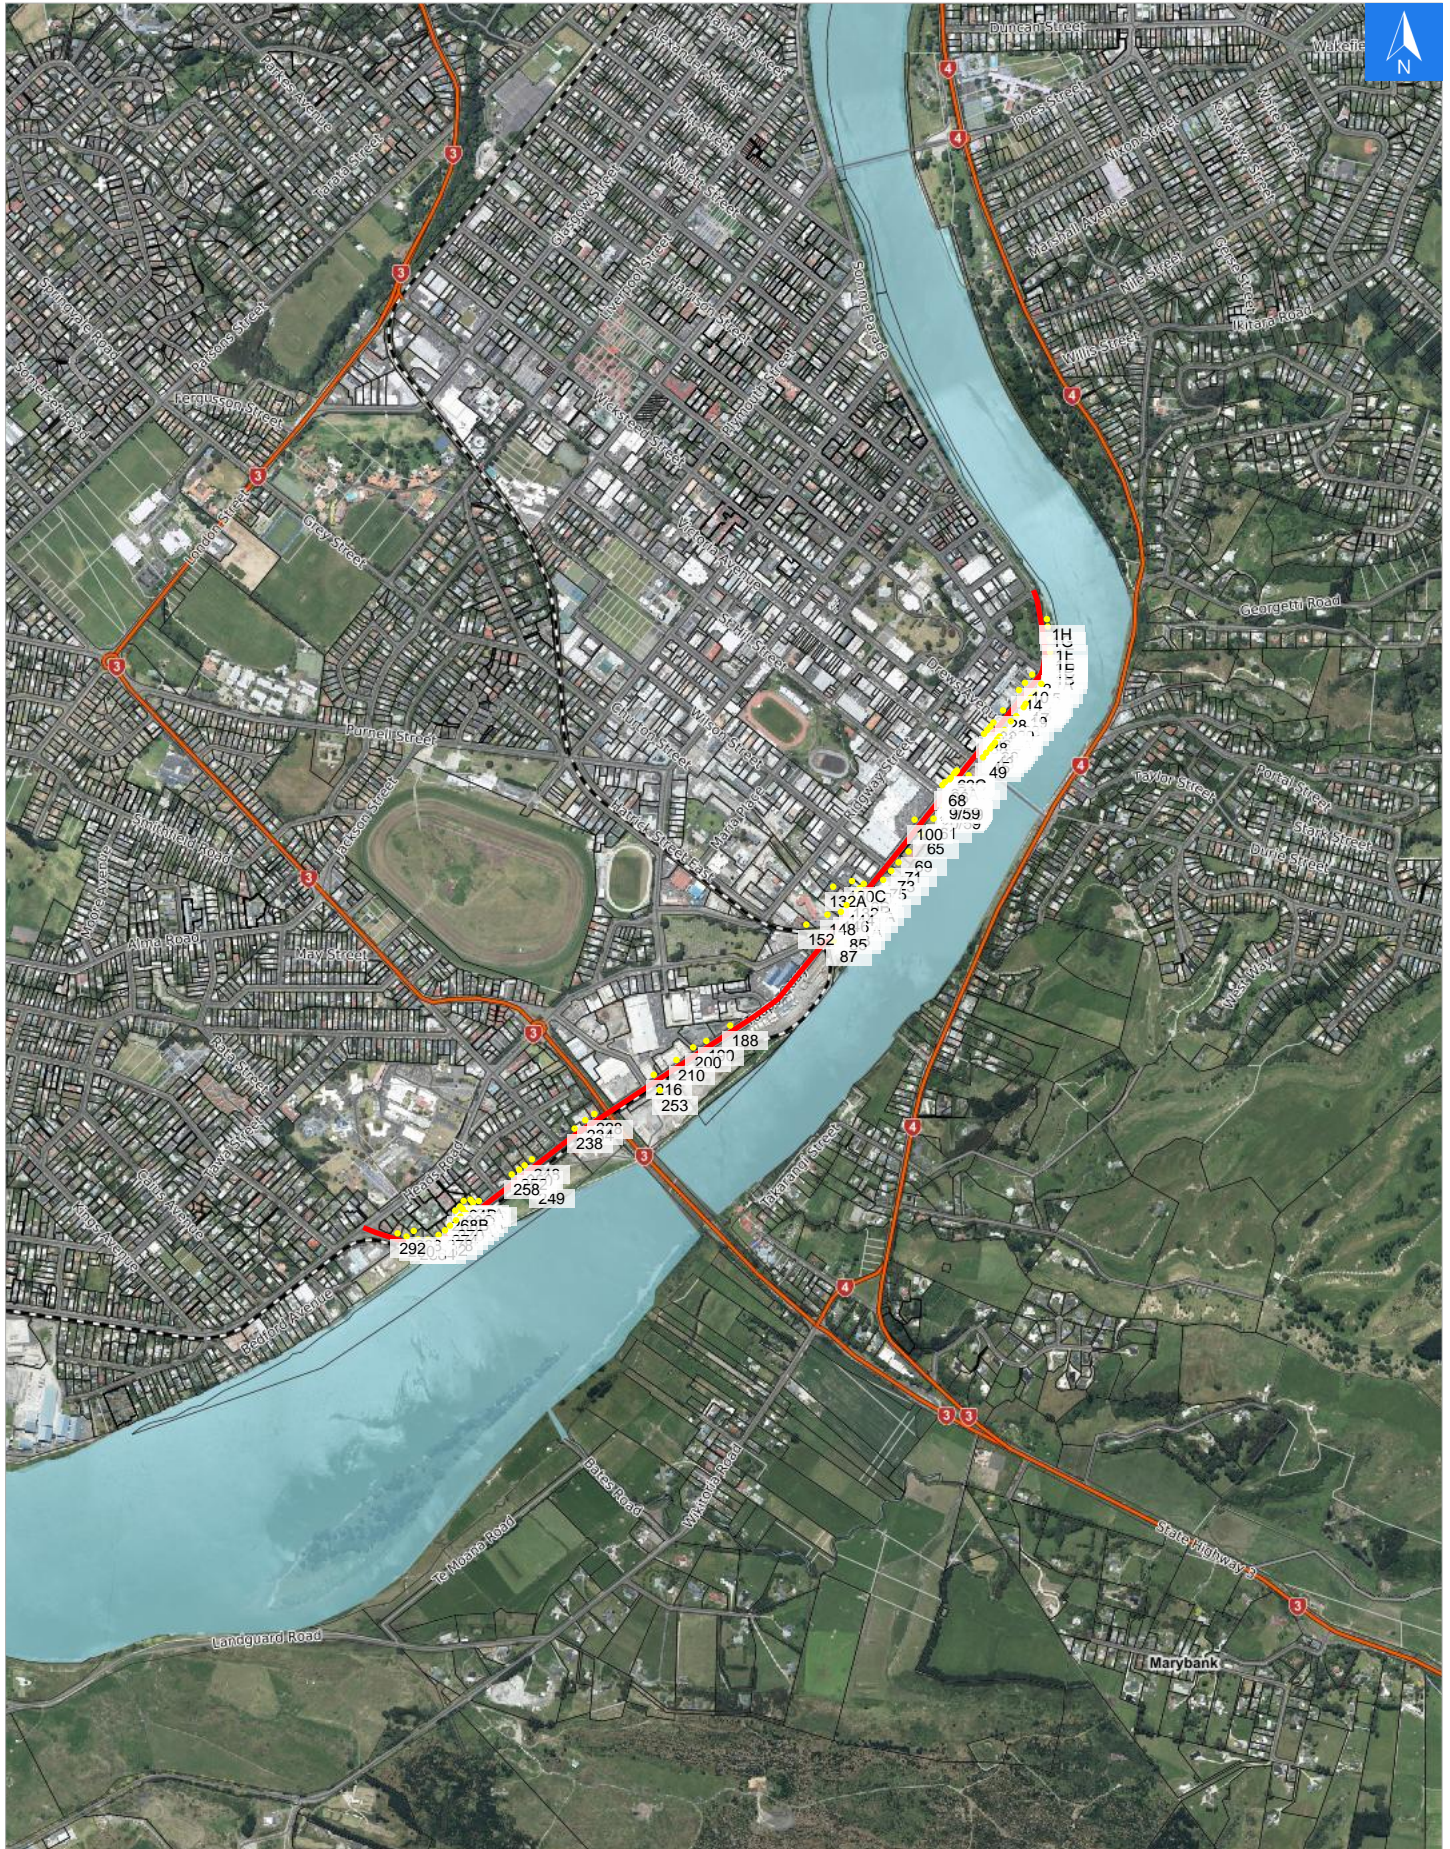

Wednesday, November 1, 2023

Disclaimer:

Digital map data sourced from Land Information New Zealand CROWN COPYRIGHT RESERVED.
The information displayed in the GIS has been taken from Whanganui District Council's databases and maps.
It is made available in good faith but its accuracy or completeness is not guaranteed. If the information is relied on in support of a resource consent it should be verified independently.

Scale 1: 20000

Wednesday, November 1, 2023

Disclaimer:

Digital map data sourced from Land Information New Zealand CROWN COPYRIGHT RESERVED.
The information displayed in the GIS has been taken from Whanganui District Council's databases and maps.
It is made available in good faith but its accuracy or completeness is not guaranteed. If the information is relied on in support of a resource consent it should be verified independently.