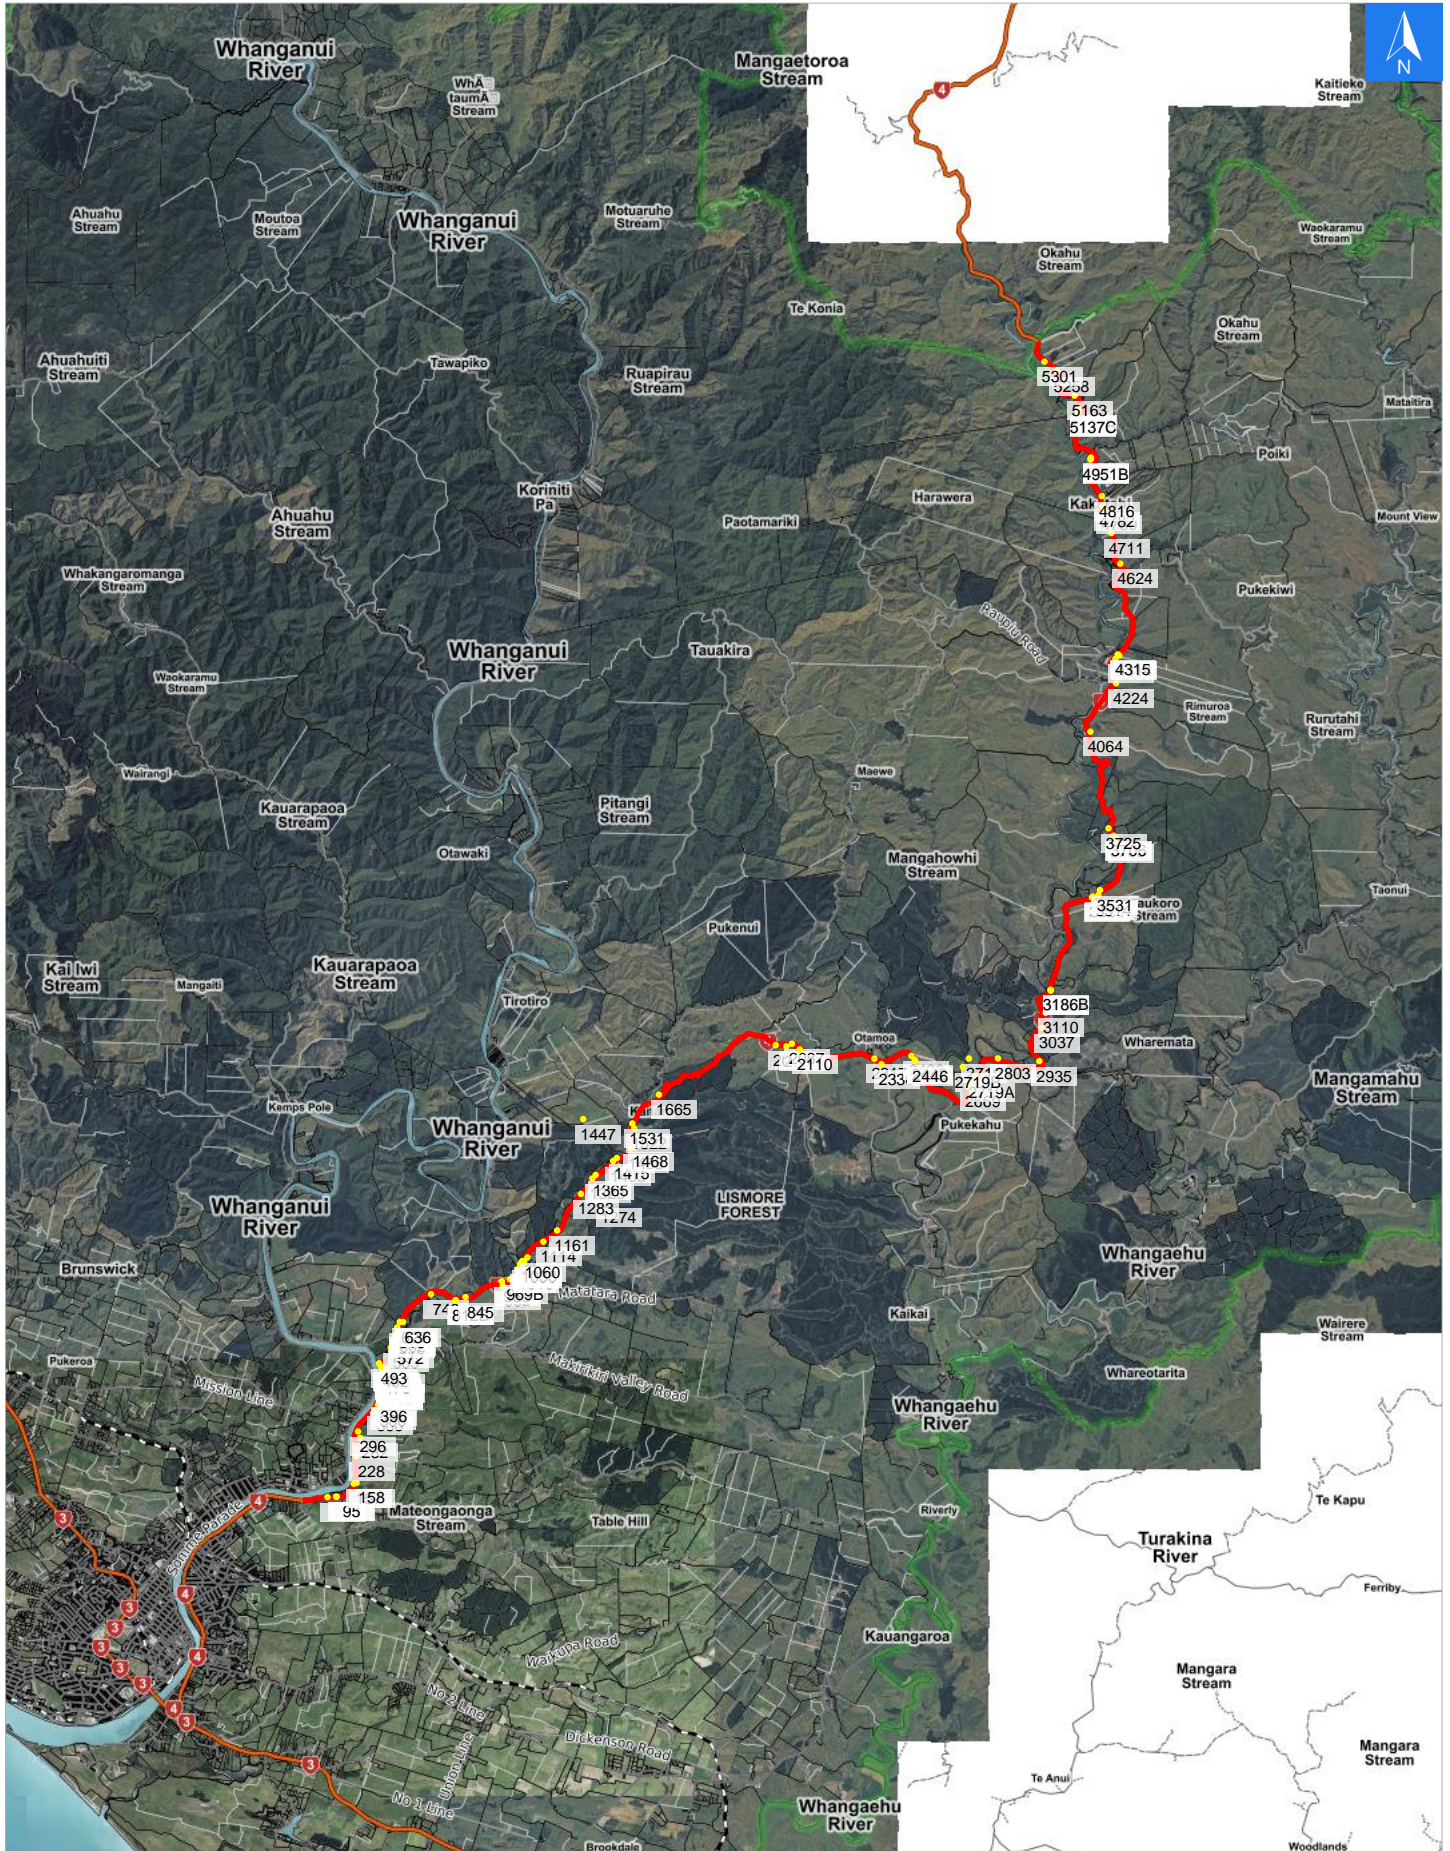

Wednesday, November 1, 2023

Disclaimer:

Digital map data sourced from Land Information New Zealand CROWN COPYRIGHT RESERVED. The information displayed in the GIS has been taken from Whanganui District Council's databases and maps. It is made available in good faith but its accuracy or completeness is not guaranteed. If the information is relied on in support of a resource consent it should be verified independently.

Scale 1: 200000

Wednesday, November 1, 2023

### Disclaimer:

Digital map data sourced from Land Information New Zealand CROWN COPYRIGHT RESERVED.  
The information displayed in the GIS has been taken from Whanganui District Council's databases and maps.  
It is made available in good faith but its accuracy or completeness is not guaranteed. If the information is relied on in support of a resource consent it should be verified independently.