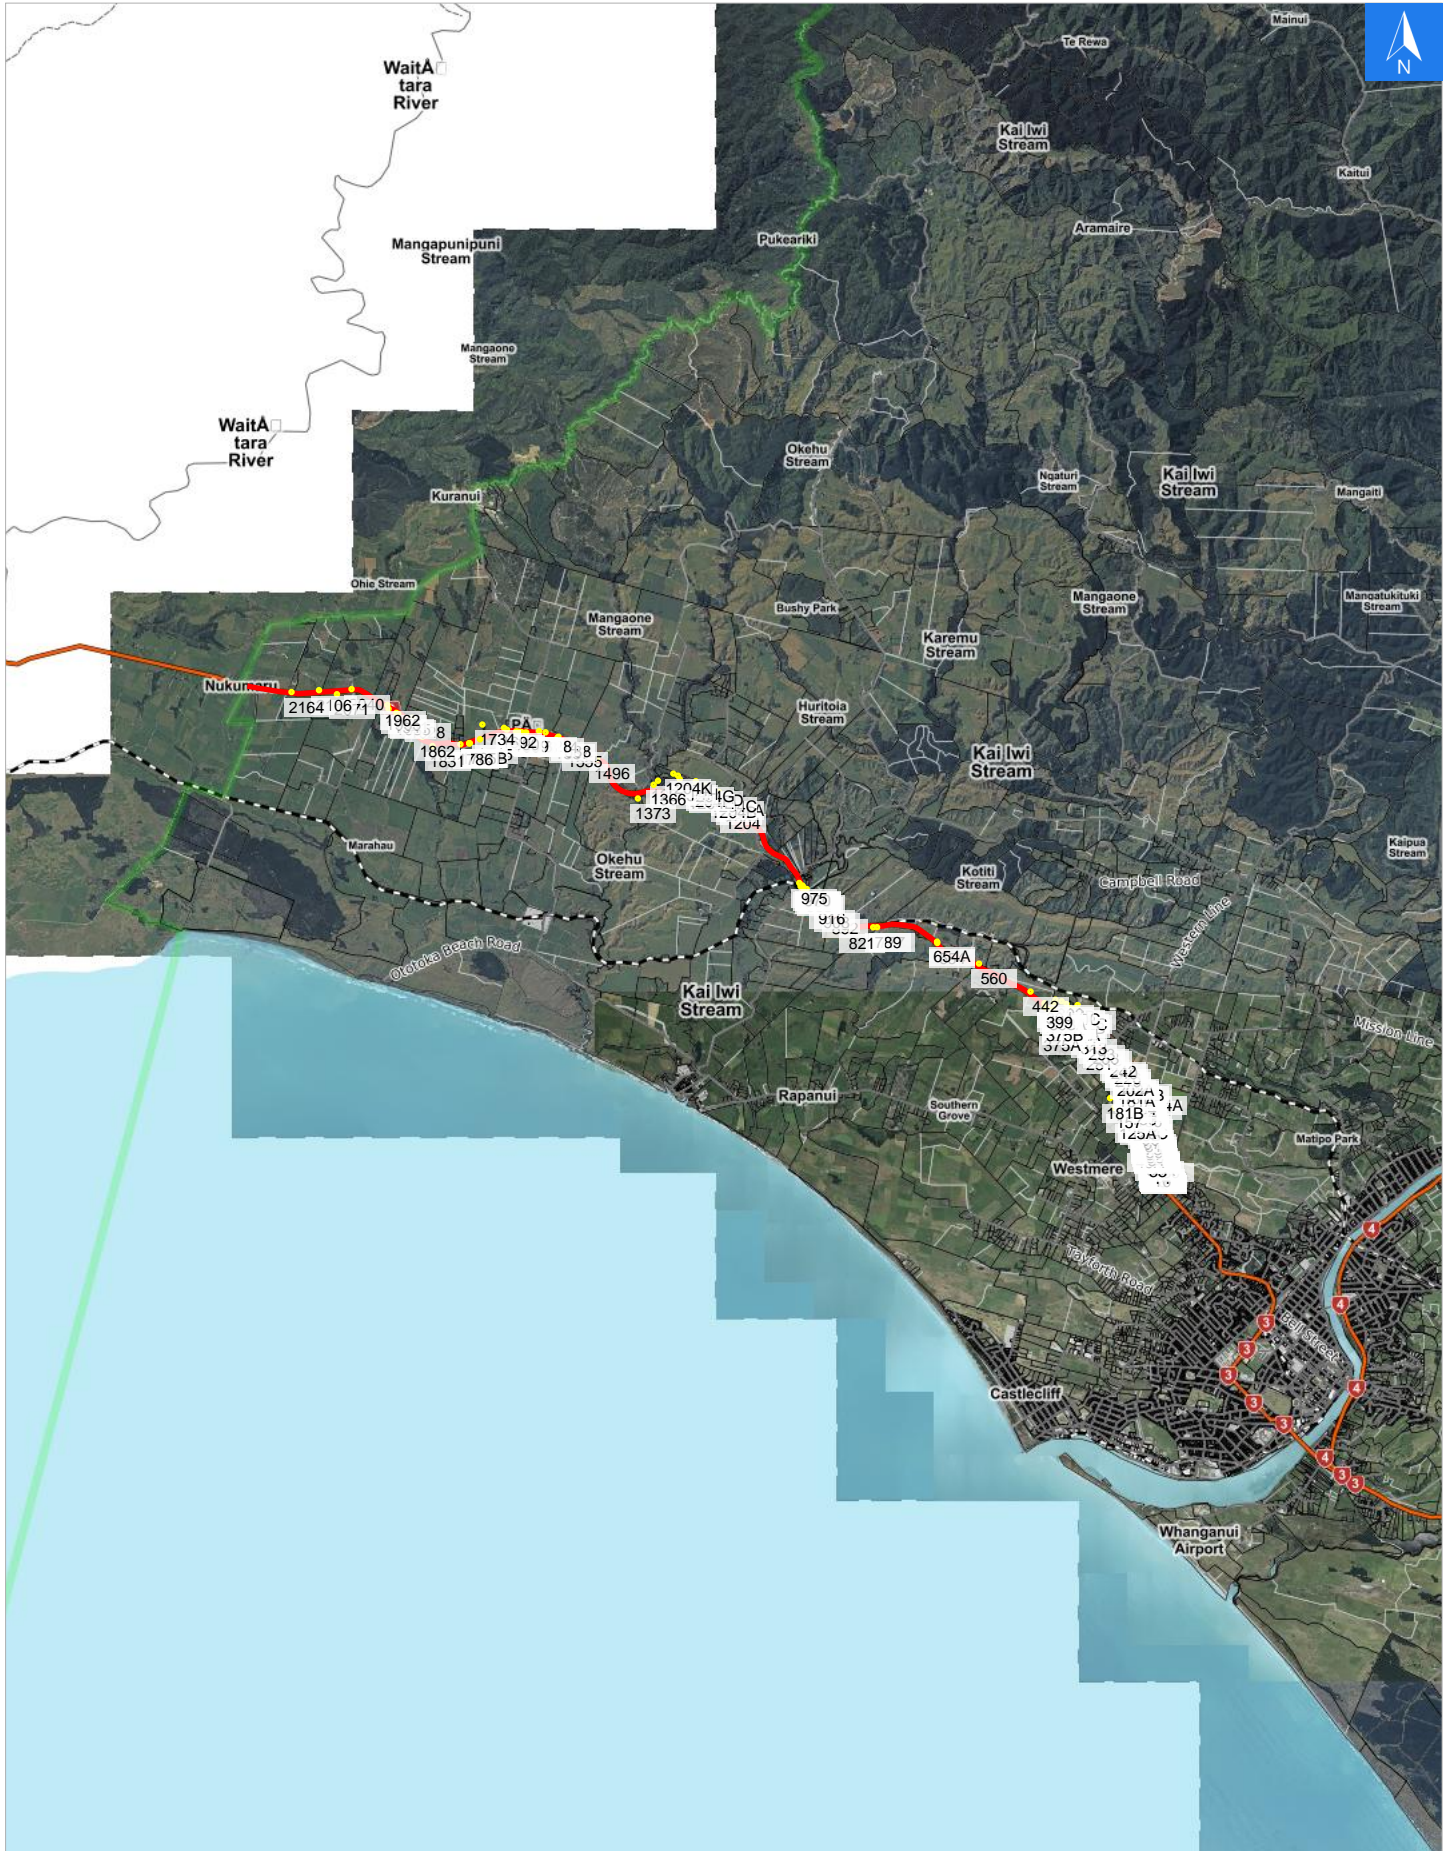

Wednesday, November 1, 2023

Disclaimer:

Digital map data sourced from Land Information New Zealand CROWN COPYRIGHT RESERVED.
The information displayed in the GIS has been taken from Whanganui District Council's databases and maps.
It is made available in good faith but its accuracy or completeness is not guaranteed. If the information is relied on in support of a resource consent it should be verified independently.

Scale 1: 150000

Wednesday, November 1, 2023

Disclaimer:

Digital map data sourced from Land Information New Zealand CROWN COPYRIGHT RESERVED.
The information displayed in the GIS has been taken from Whanganui District Council's databases and maps.
It is made available in good faith but its accuracy or completeness is not guaranteed. If the information is relied on in support of a resource consent it should be verified independently.