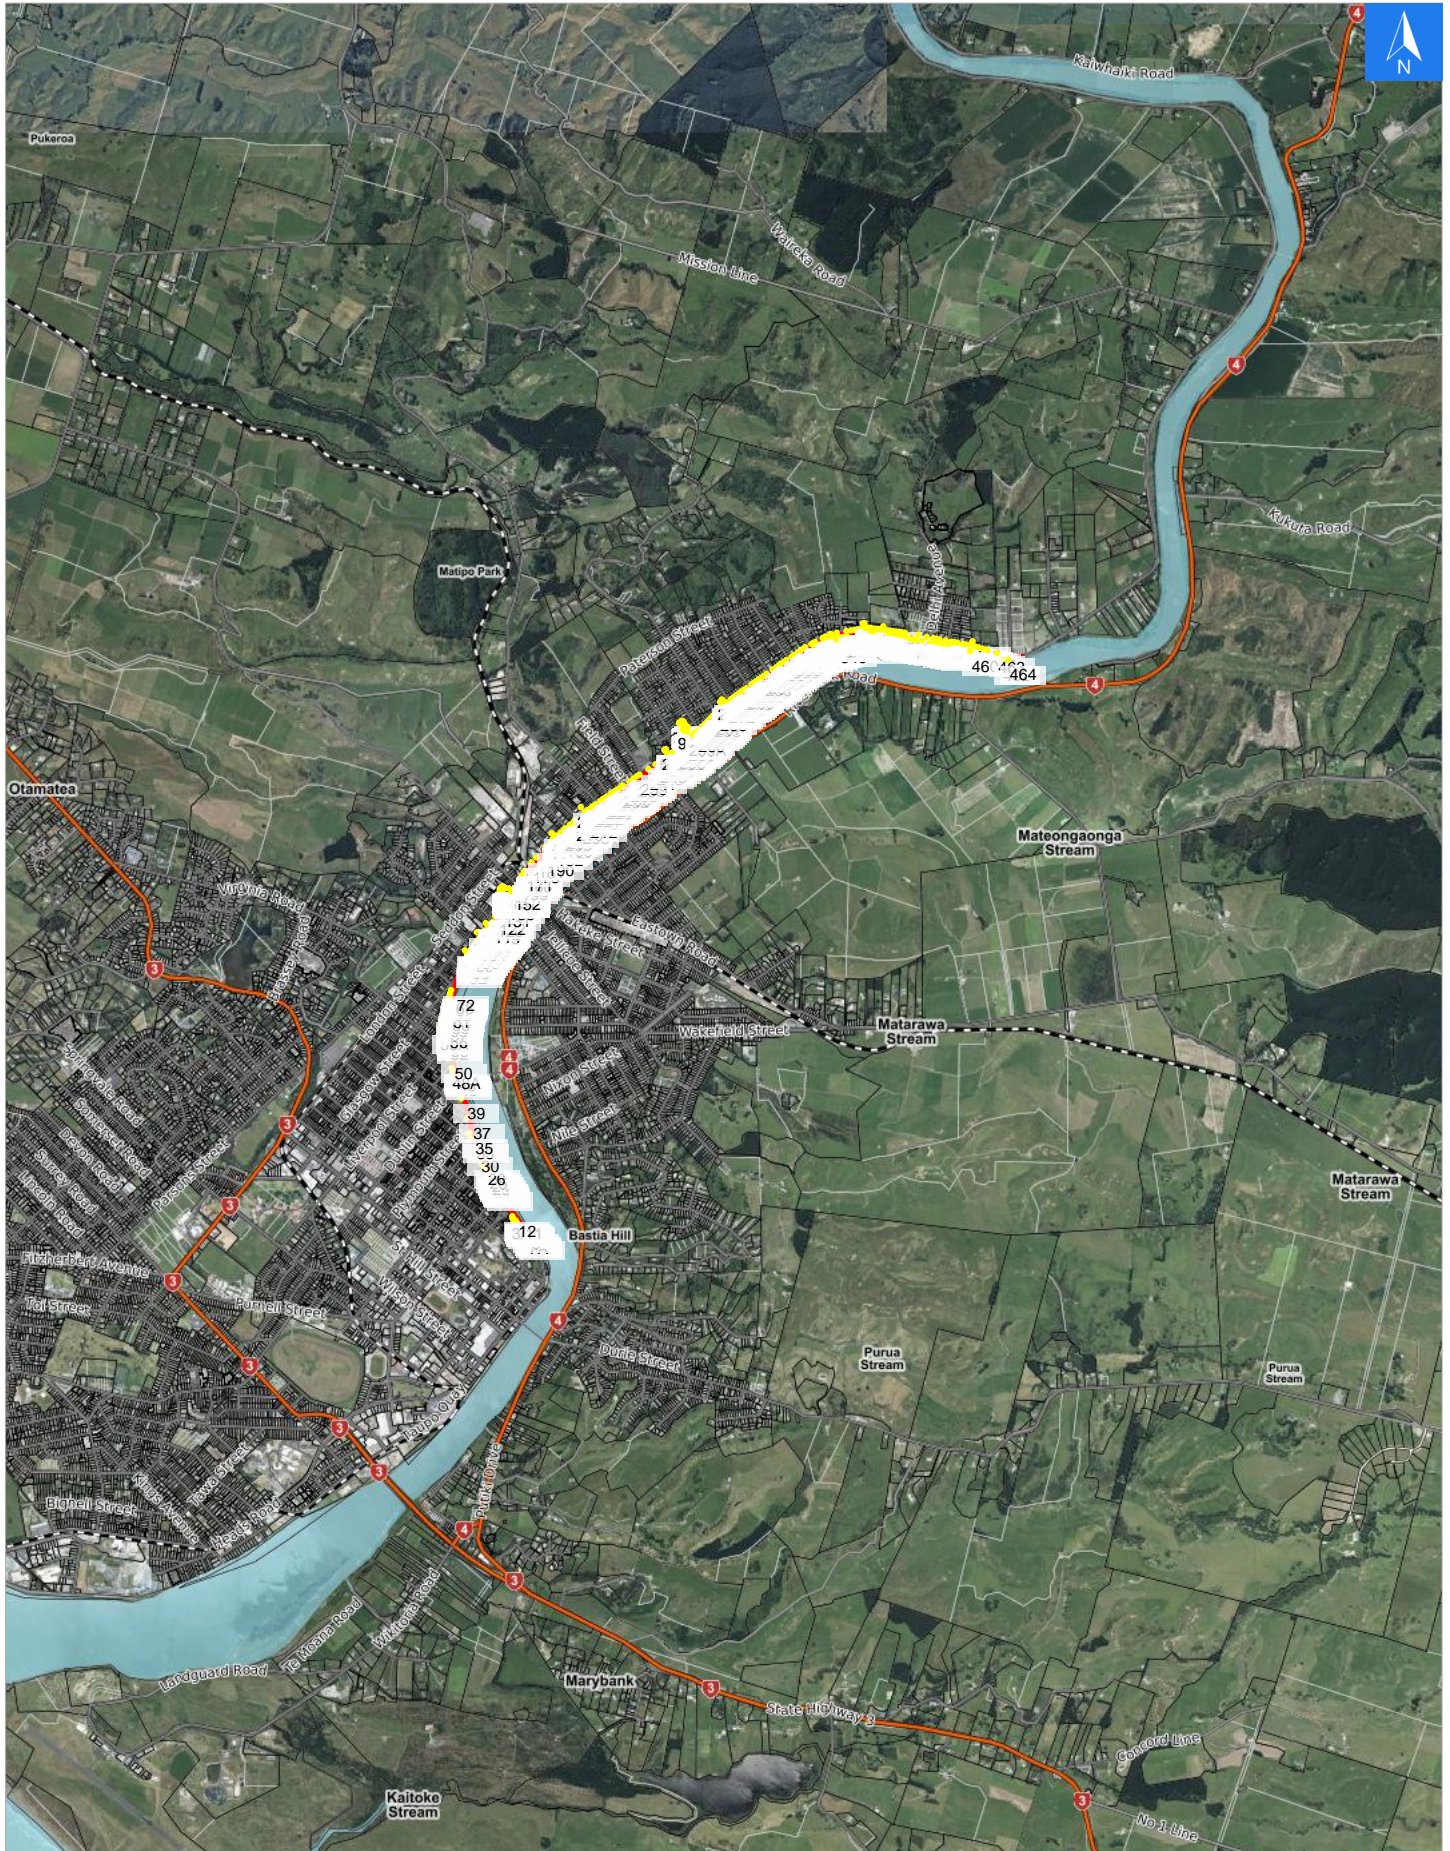

Wednesday, November 1, 2023

Disclaimer:

Digital map data sourced from Land Information New Zealand CROWN COPYRIGHT RESERVED.
The information displayed in the GIS has been taken from Whanganui District Council's databases and maps.
It is made available in good faith but its accuracy or completeness is not guaranteed. If the information is relied on in support of a resource consent it should be verified independently.

Scale 1: 50000

Wednesday, November 1, 2023

Disclaimer:

Digital map data sourced from Land Information New Zealand CROWN COPYRIGHT RESERVED.
The information displayed in the GIS has been taken from Whanganui District Council's databases and maps.
It is made available in good faith but its accuracy or completeness is not guaranteed. If the information is relied on in support of a resource consent it should be verified independently.