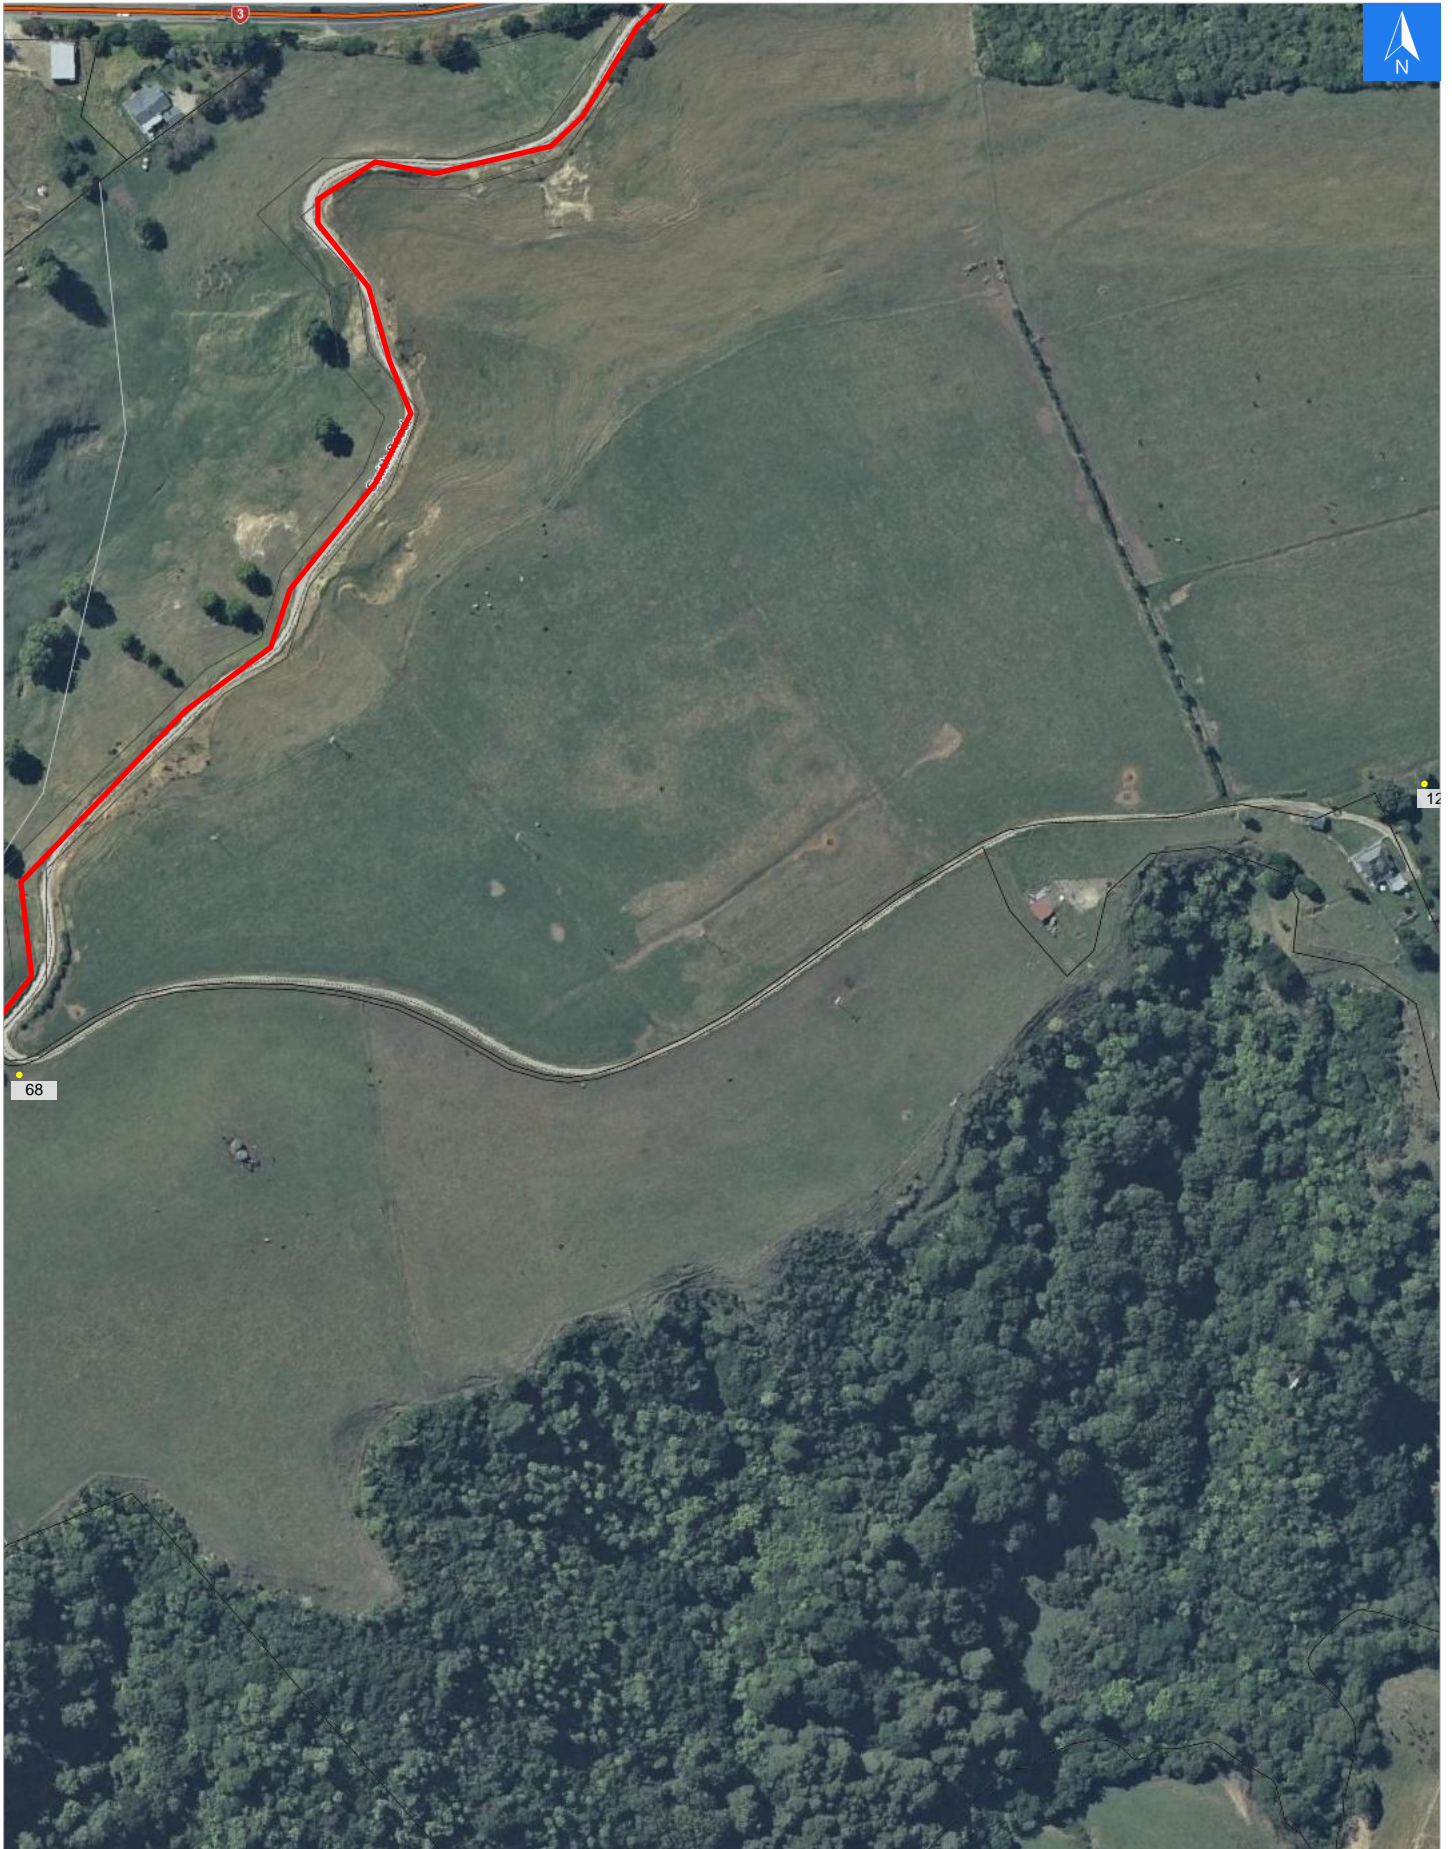

Wednesday, November 1, 2023

**Disclaimer:**

Digital map data sourced from Land Information New Zealand CROWN COPYRIGHT RESERVED.  
The information displayed in the GIS has been taken from Whanganui District Council's databases and maps.  
It is made available in good faith but its accuracy or completeness is not guaranteed. If the information is relied on in support of a resource consent it should be verified independently.

Scale 1: 3000

Wednesday, November 1, 2023

### Road Evacuation Addresses

Data sourced from LINZ

LINZ Address	Notes	Date Time Visited	Placard
68 Smith Road, Kai Iwi, Whanganui			W Y1 Y2 R1 R2
120 Smith Road, Kai Iwi, Whanganui			W Y1 Y2 R1 R2