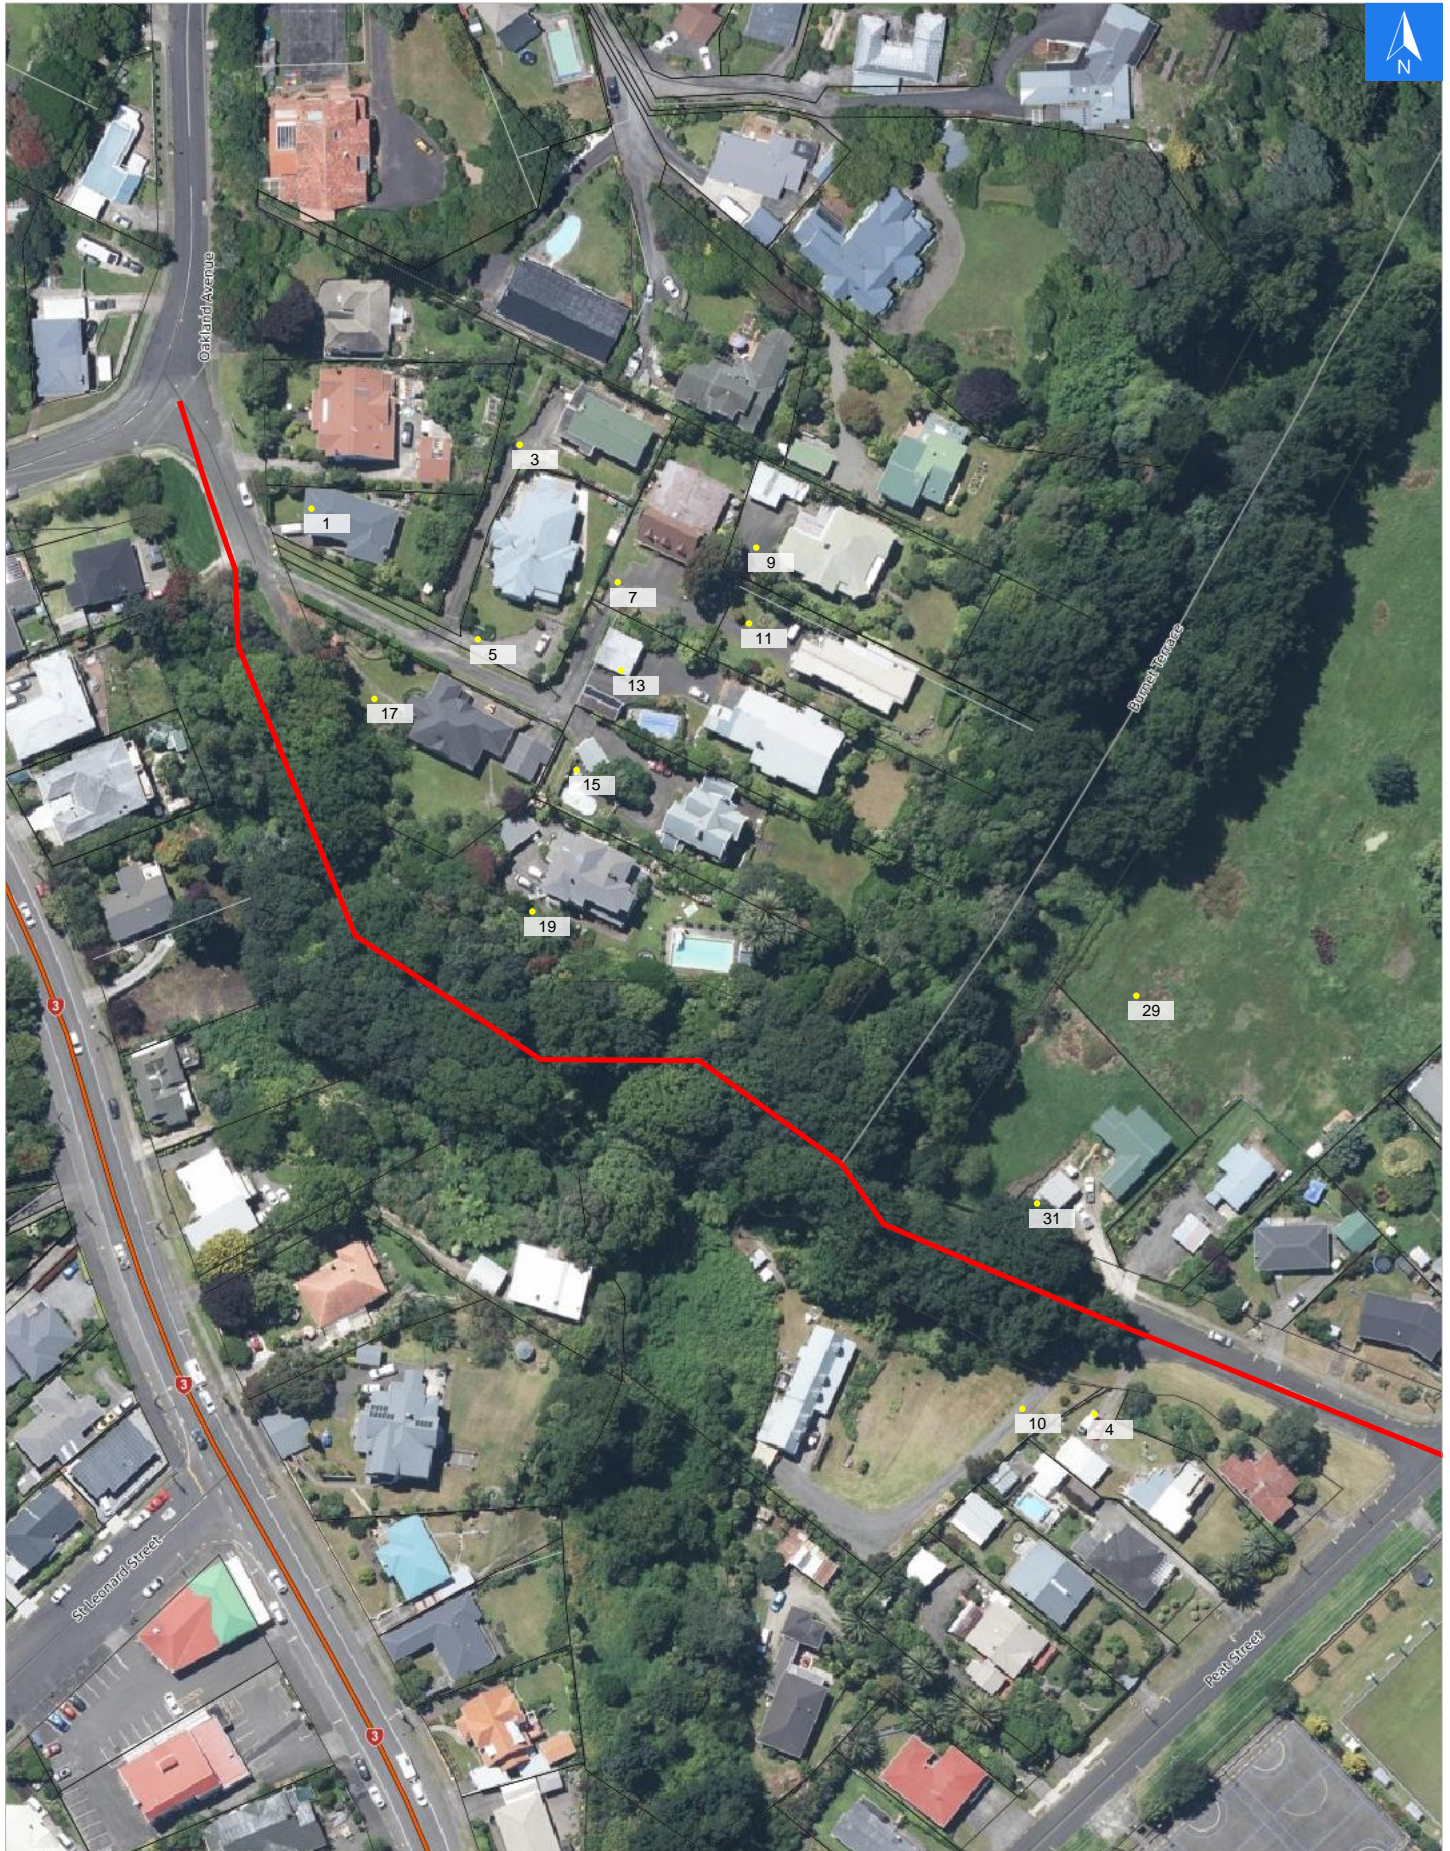

Wednesday, November 1, 2023

Disclaimer:

Digital map data sourced from Land Information New Zealand CROWN COPYRIGHT RESERVED. The information displayed in the GIS has been taken from Whanganui District Council's databases and maps. It is made available in good faith but its accuracy or completeness is not guaranteed. If the information is relied on in support of a resource consent it should be verified independently.

Scale 1: 1500

Wednesday, November 1, 2023

Disclaimer:

Digital map data sourced from Land Information New Zealand CROWN COPYRIGHT RESERVED.
The information displayed in the GIS has been taken from Whanganui District Council's databases and maps.
It is made available in good faith but its accuracy or completeness is not guaranteed. If the information is relied on in support of a resource consent it should be verified independently.

Road Evacuation Addresses

Data sourced from LINZ

LINZ Address	Notes	Date Time Visited	Placard
1 Smart Terrace, Saint Johns Hill, Whanganui			W Y1 Y2 R1 R2
3 Smart Terrace, Saint Johns Hill, Whanganui			W Y1 Y2 R1 R2
4 Smart Terrace, Whanganui			W Y1 Y2 R1 R2
5 Smart Terrace, Saint Johns Hill, Whanganui			W Y1 Y2 R1 R2
7 Smart Terrace, Saint Johns Hill, Whanganui			W Y1 Y2 R1 R2
9 Smart Terrace, Saint Johns Hill, Whanganui			W Y1 Y2 R1 R2
10 Smart Terrace, Whanganui			W Y1 Y2 R1 R2
11 Smart Terrace, Saint Johns Hill, Whanganui			W Y1 Y2 R1 R2
13 Smart Terrace, Saint Johns Hill, Whanganui			W Y1 Y2 R1 R2
15 Smart Terrace, Saint Johns Hill, Whanganui			W Y1 Y2 R1 R2
17 Smart Terrace, Saint Johns Hill, Whanganui			W Y1 Y2 R1 R2
19 Smart Terrace, Saint Johns Hill, Whanganui			W Y1 Y2 R1 R2
29 Smart Terrace, Whanganui			W Y1 Y2 R1 R2
31 Smart Terrace, Whanganui			W Y1 Y2 R1 R2