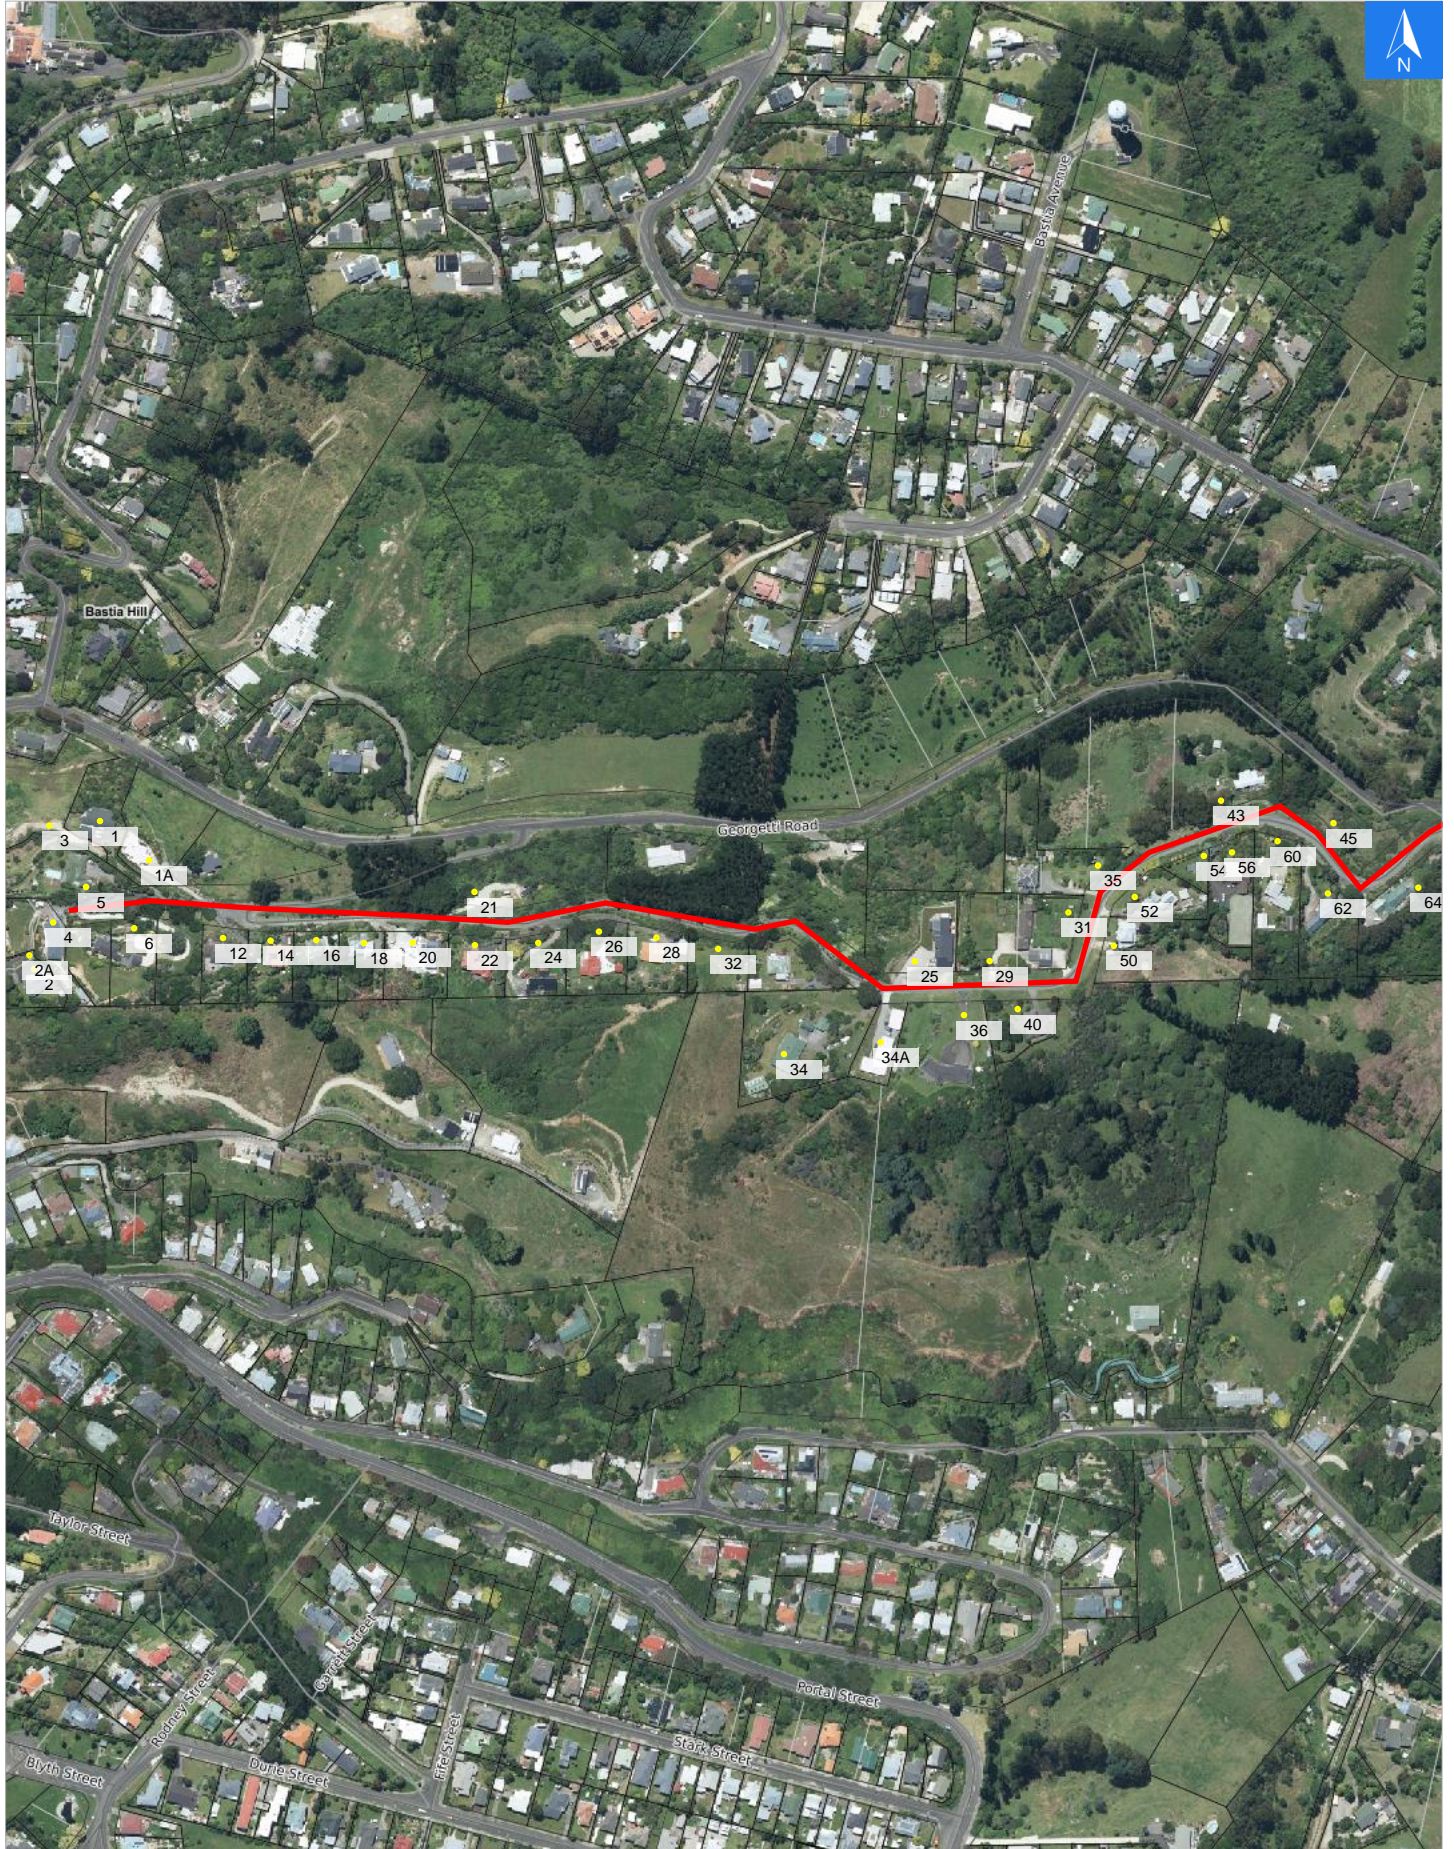

Wednesday, November 1, 2023

Disclaimer:

Digital map data sourced from Land Information New Zealand CROWN COPYRIGHT RESERVED.  
The information displayed in the GIS has been taken from Whanganui District Council's databases and maps.  
It is made available in good faith but its accuracy or completeness is not guaranteed. If the information is relied on in support of a resource consent it should be verified independently.

Scale 1: 5000

Wednesday, November 1, 2023

**Disclaimer:**

Digital map data sourced from Land Information New Zealand CROWN COPYRIGHT RESERVED.  
The information displayed in the GIS has been taken from Whanganui District Council's databases and maps.  
It is made available in good faith but its accuracy or completeness is not guaranteed. If the information is relied on in support of a resource consent it should be verified independently.