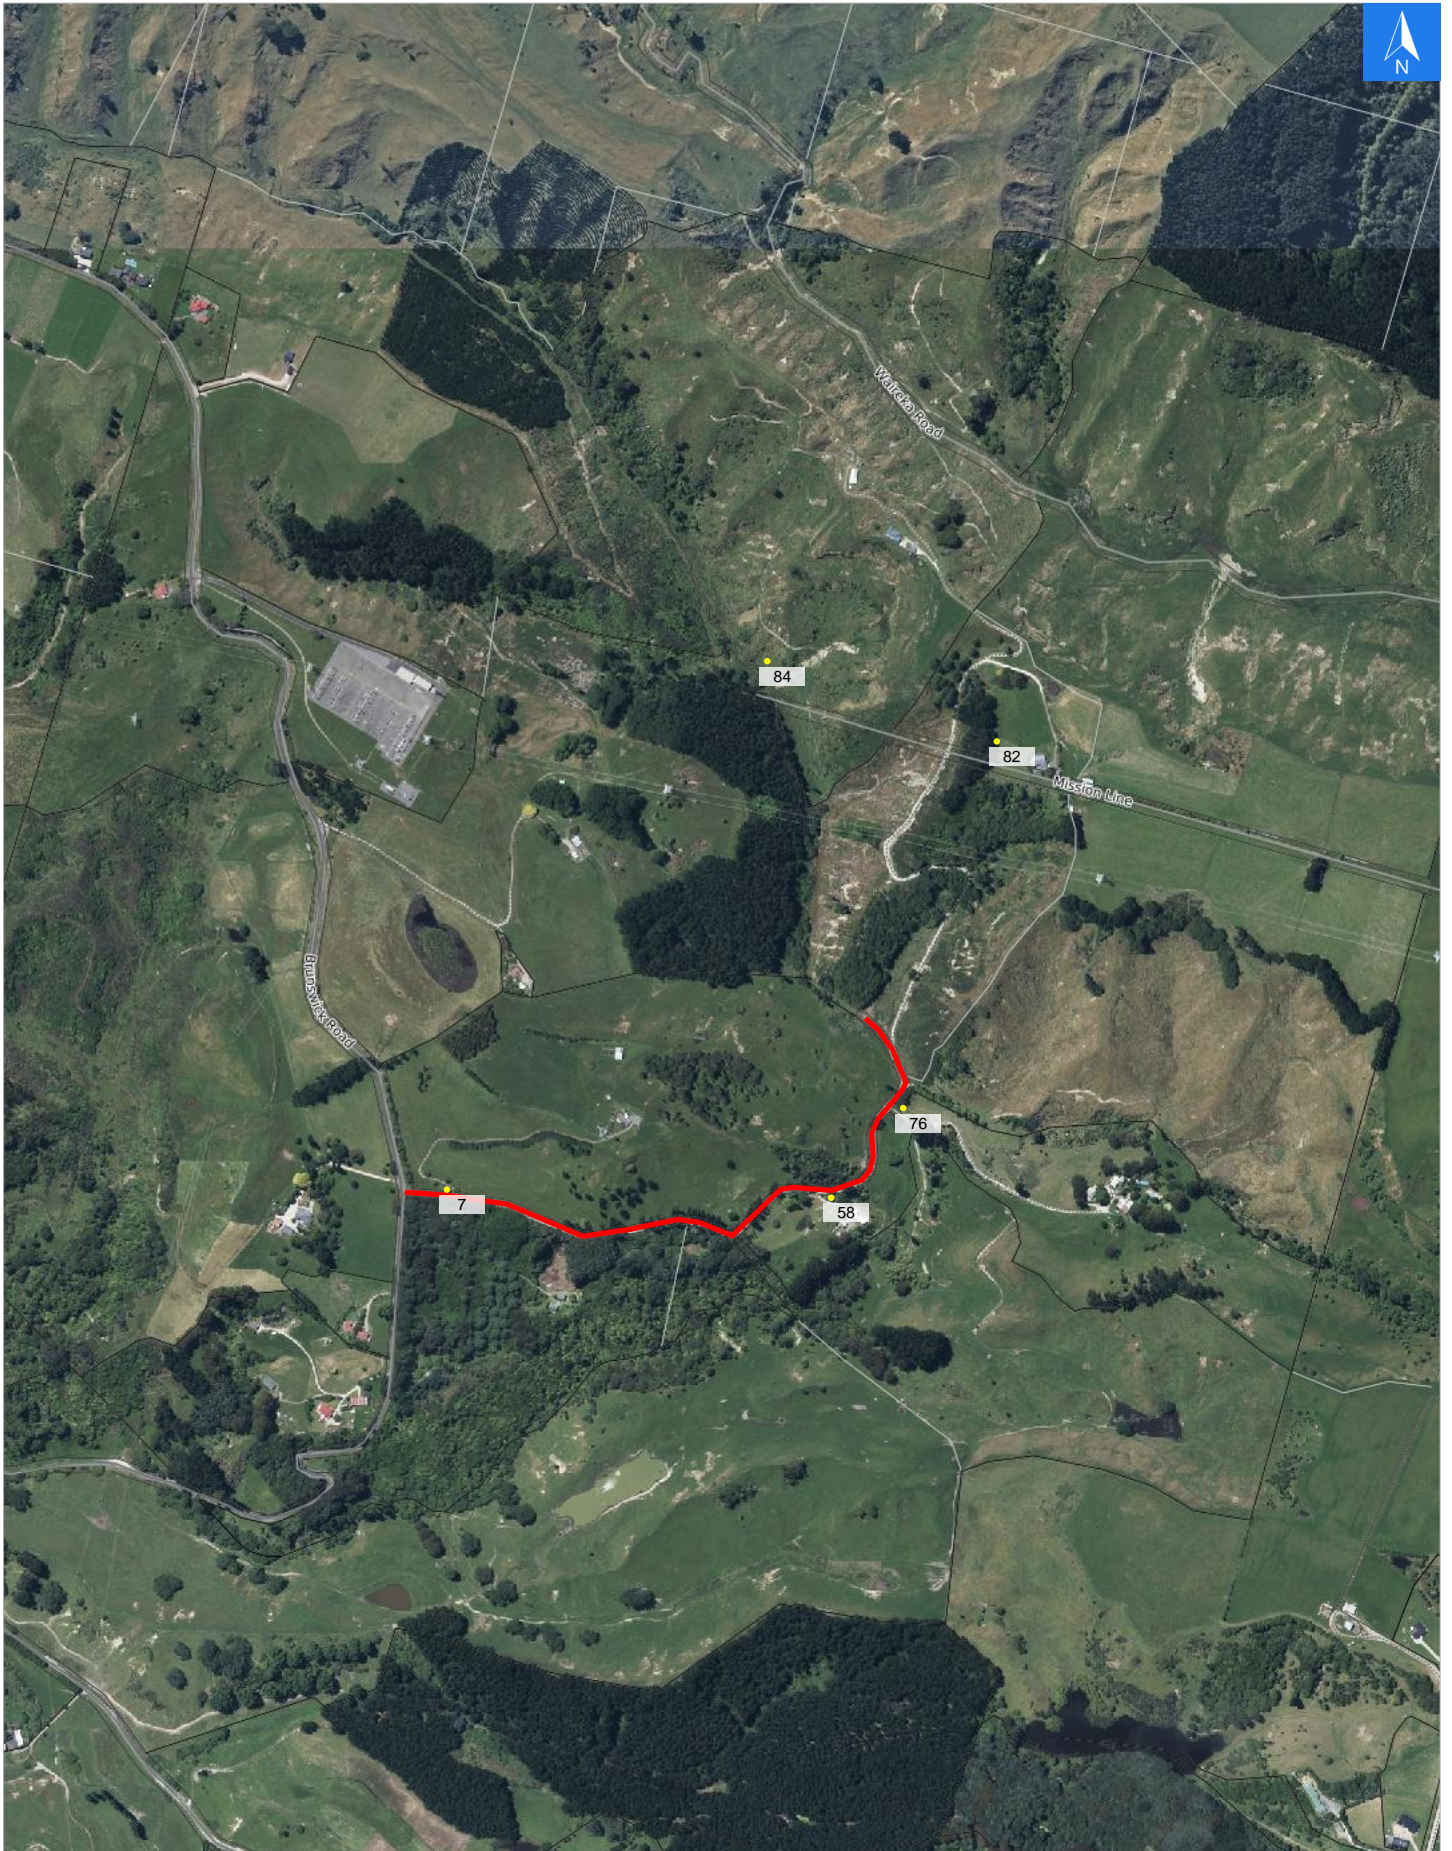

Wednesday, November 1, 2023

Disclaimer:

Digital map data sourced from Land Information New Zealand CROWN COPYRIGHT RESERVED.
The information displayed in the GIS has been taken from Whanganui District Council's databases and maps.
It is made available in good faith but its accuracy or completeness is not guaranteed. If the information is relied on in support of a resource consent it should be verified independently.

Scale 1: 10000

Wednesday, November 1, 2023

Disclaimer:

Digital map data sourced from Land Information New Zealand CROWN COPYRIGHT RESERVED.
The information displayed in the GIS has been taken from Whanganui District Council's databases and maps.
It is made available in good faith but its accuracy or completeness is not guaranteed. If the information is relied on in support of a resource consent it should be verified independently.

Road Evacuation Addresses

Data sourced from LINZ

LINZ Address	Notes	Date Time Visited	Placard
7 Sewell Road, Brunswick			W Y1 Y2 R1 R2
58 Sewell Road, Brunswick			W Y1 Y2 R1 R2
76 Sewell Road, Brunswick			W Y1 Y2 R1 R2
82 Sewell Road, Papaiti, Whanganui			W Y1 Y2 R1 R2
84 Sewell Road, Papaiti, Whanganui			W Y1 Y2 R1 R2