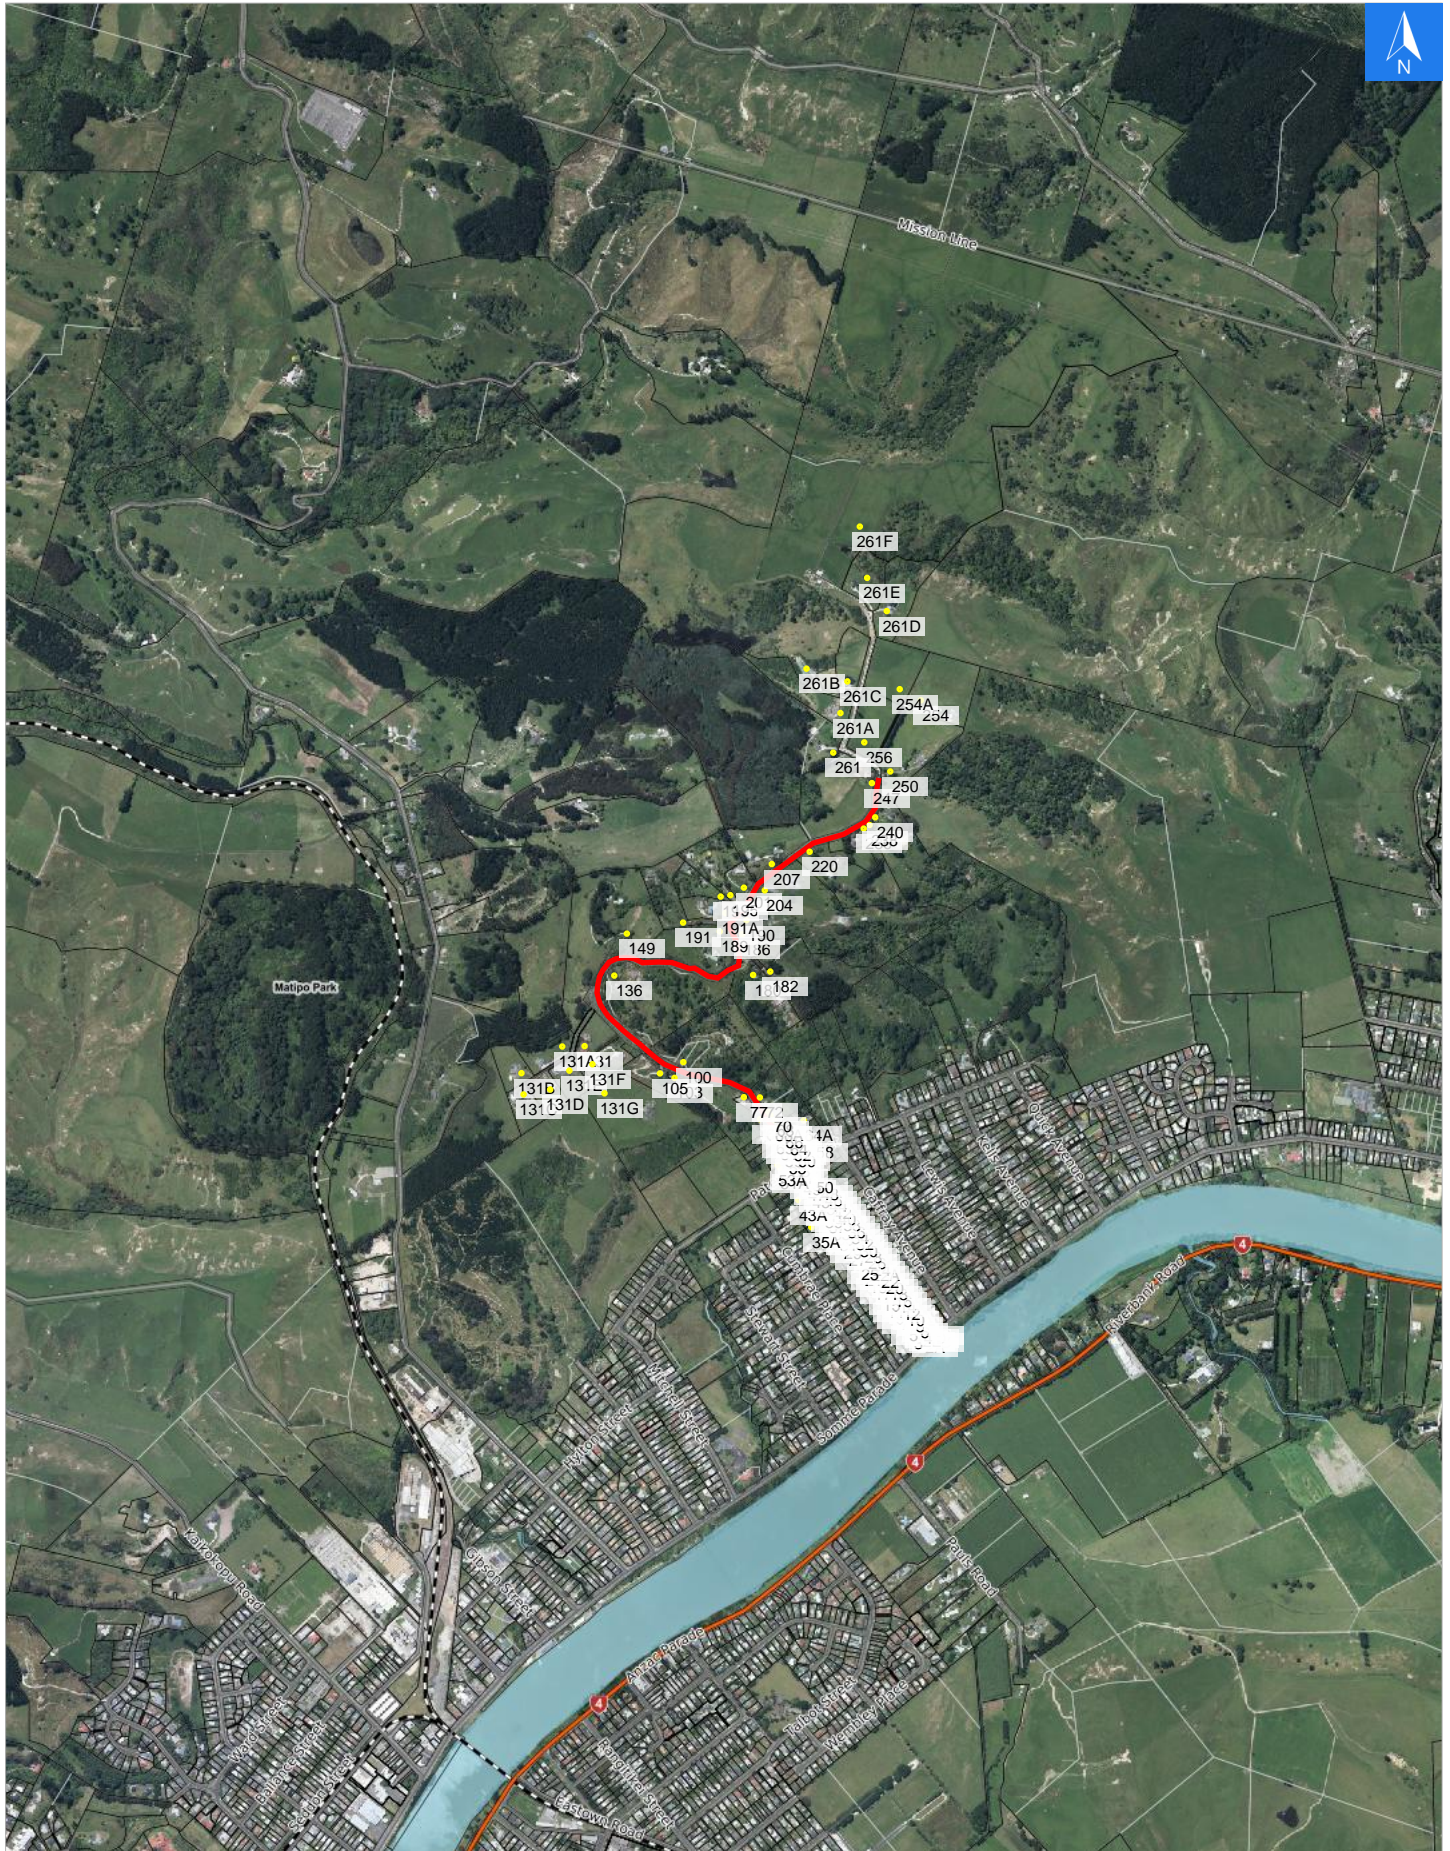

Wednesday, November 1, 2023

Disclaimer:

Digital map data sourced from Land Information New Zealand CROWN COPYRIGHT RESERVED.
The information displayed in the GIS has been taken from Whanganui District Council's databases and maps.
It is made available in good faith but its accuracy or completeness is not guaranteed. If the information is relied on in support of a resource consent it should be verified independently.

Scale 1: 20000

Wednesday, November 1, 2023

Disclaimer:

Digital map data sourced from Land Information New Zealand CROWN COPYRIGHT RESERVED.
The information displayed in the GIS has been taken from Whanganui District Council's databases and maps.
It is made available in good faith but its accuracy or completeness is not guaranteed. If the information is relied on in support of a resource consent it should be verified independently.