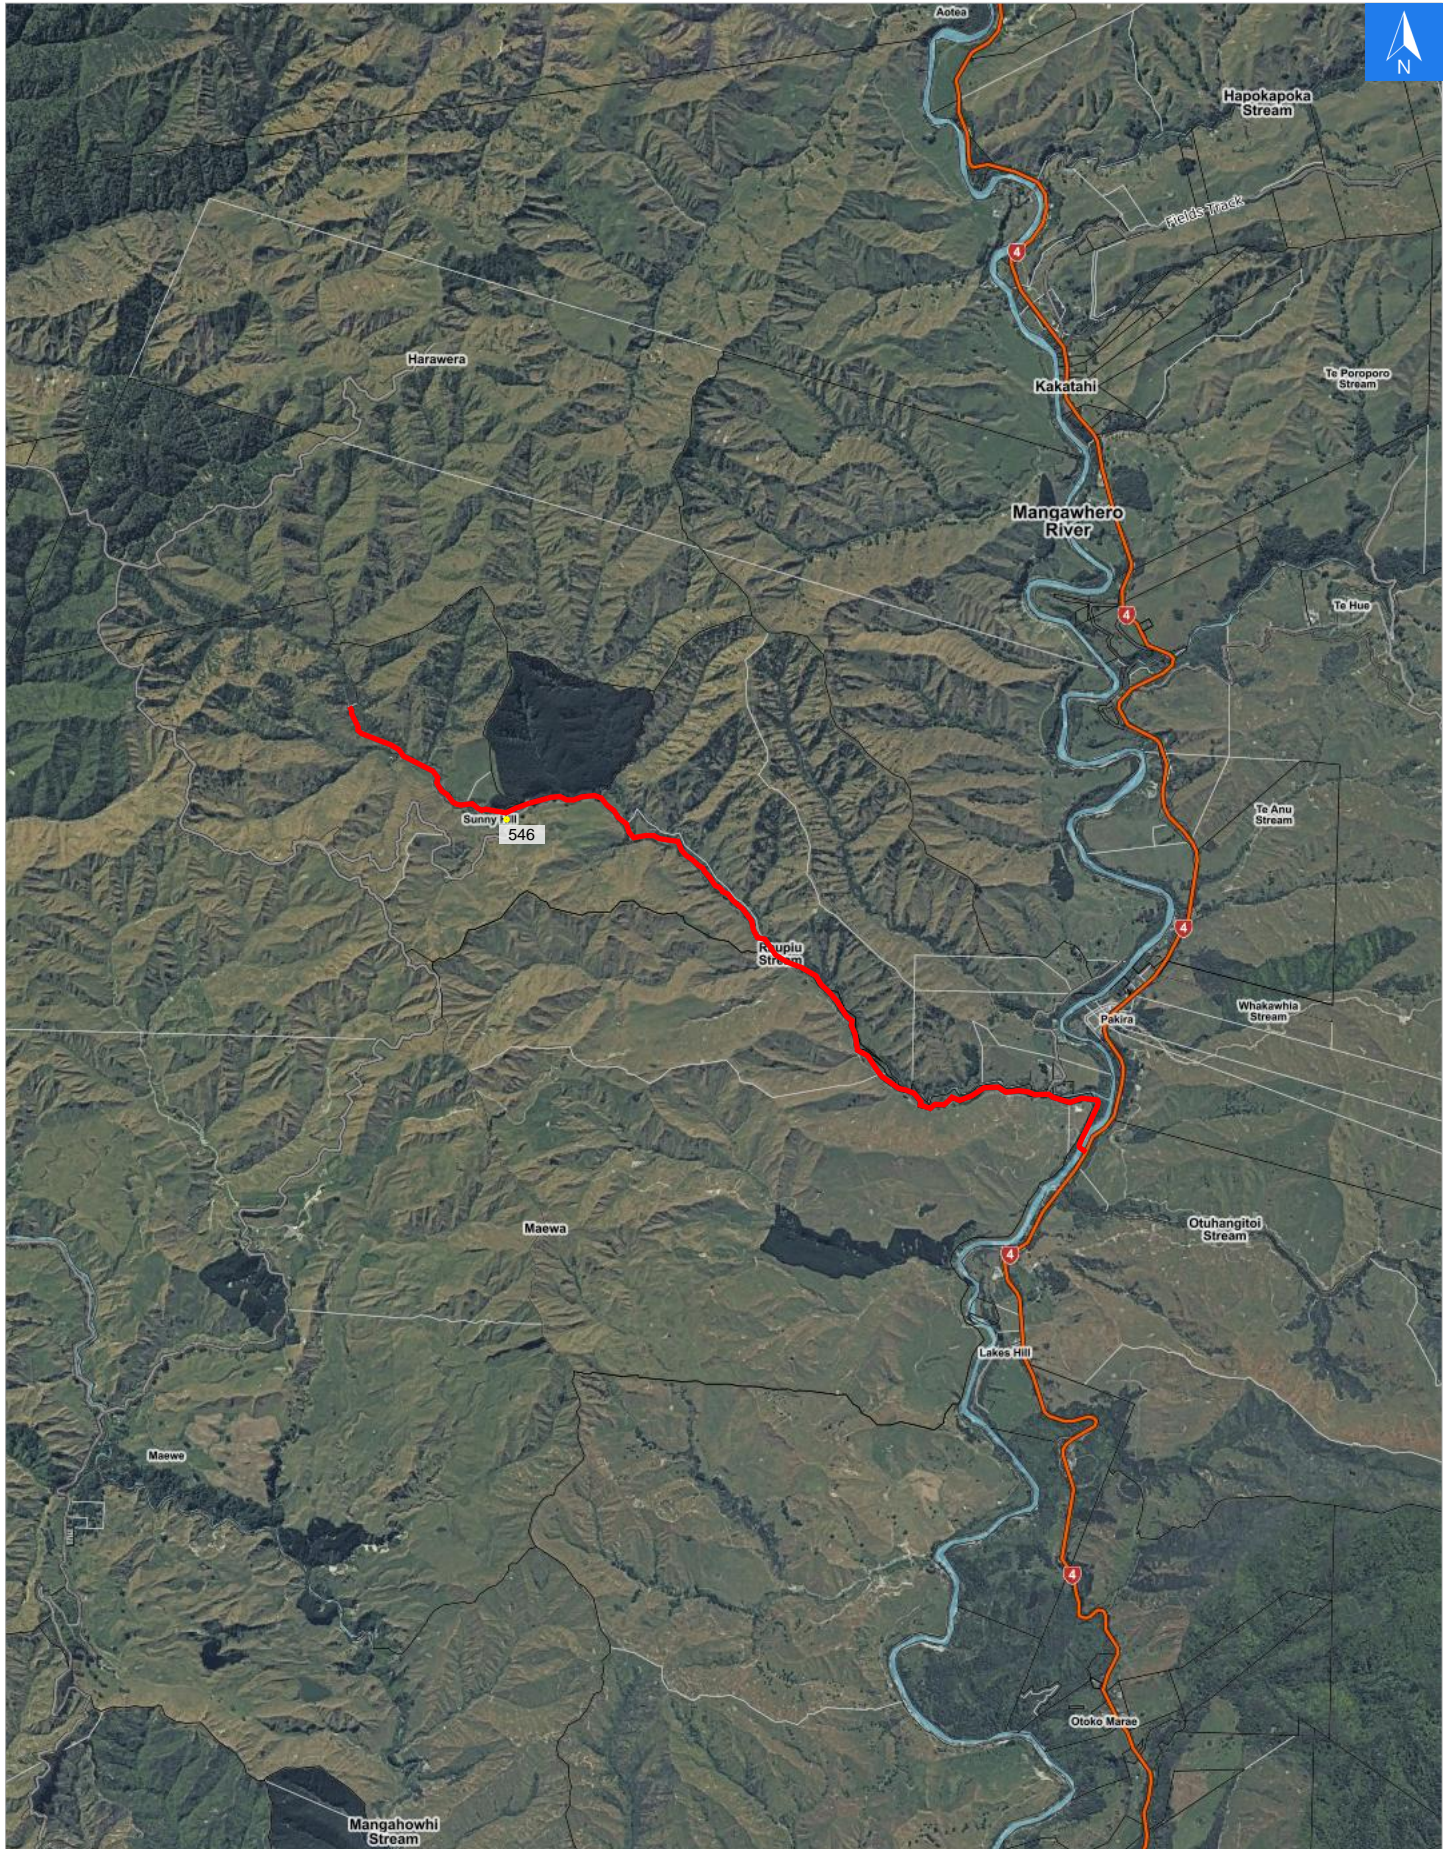

Disclaimer:

Digital map data sourced from Land Information New Zealand CROWN COPYRIGHT RESERVED.
The information displayed in the GIS has been taken from Whanganui District Council's databases and maps.
It is made available in good faith but its accuracy or completeness is not guaranteed. If the information is relied on in support of a resource consent it should be verified independently.

Wednesday, November 1, 2023

Scale 1: 50000

Wednesday, November 1, 2023

Disclaimer:

Digital map data sourced from Land Information New Zealand CROWN COPYRIGHT RESERVED.
The information displayed in the GIS has been taken from Whanganui District Council's databases and maps.
It is made available in good faith but its accuracy or completeness is not guaranteed. If the information is relied on in support of a resource consent it should be verified independently.

Road Evacuation Addresses

Data sourced from LINZ

LINZ Address	Notes	Date Time Visited	Placard
546 Raupiu Road, Kakatahi, Whanganui			W Y1 Y2 R1 R2