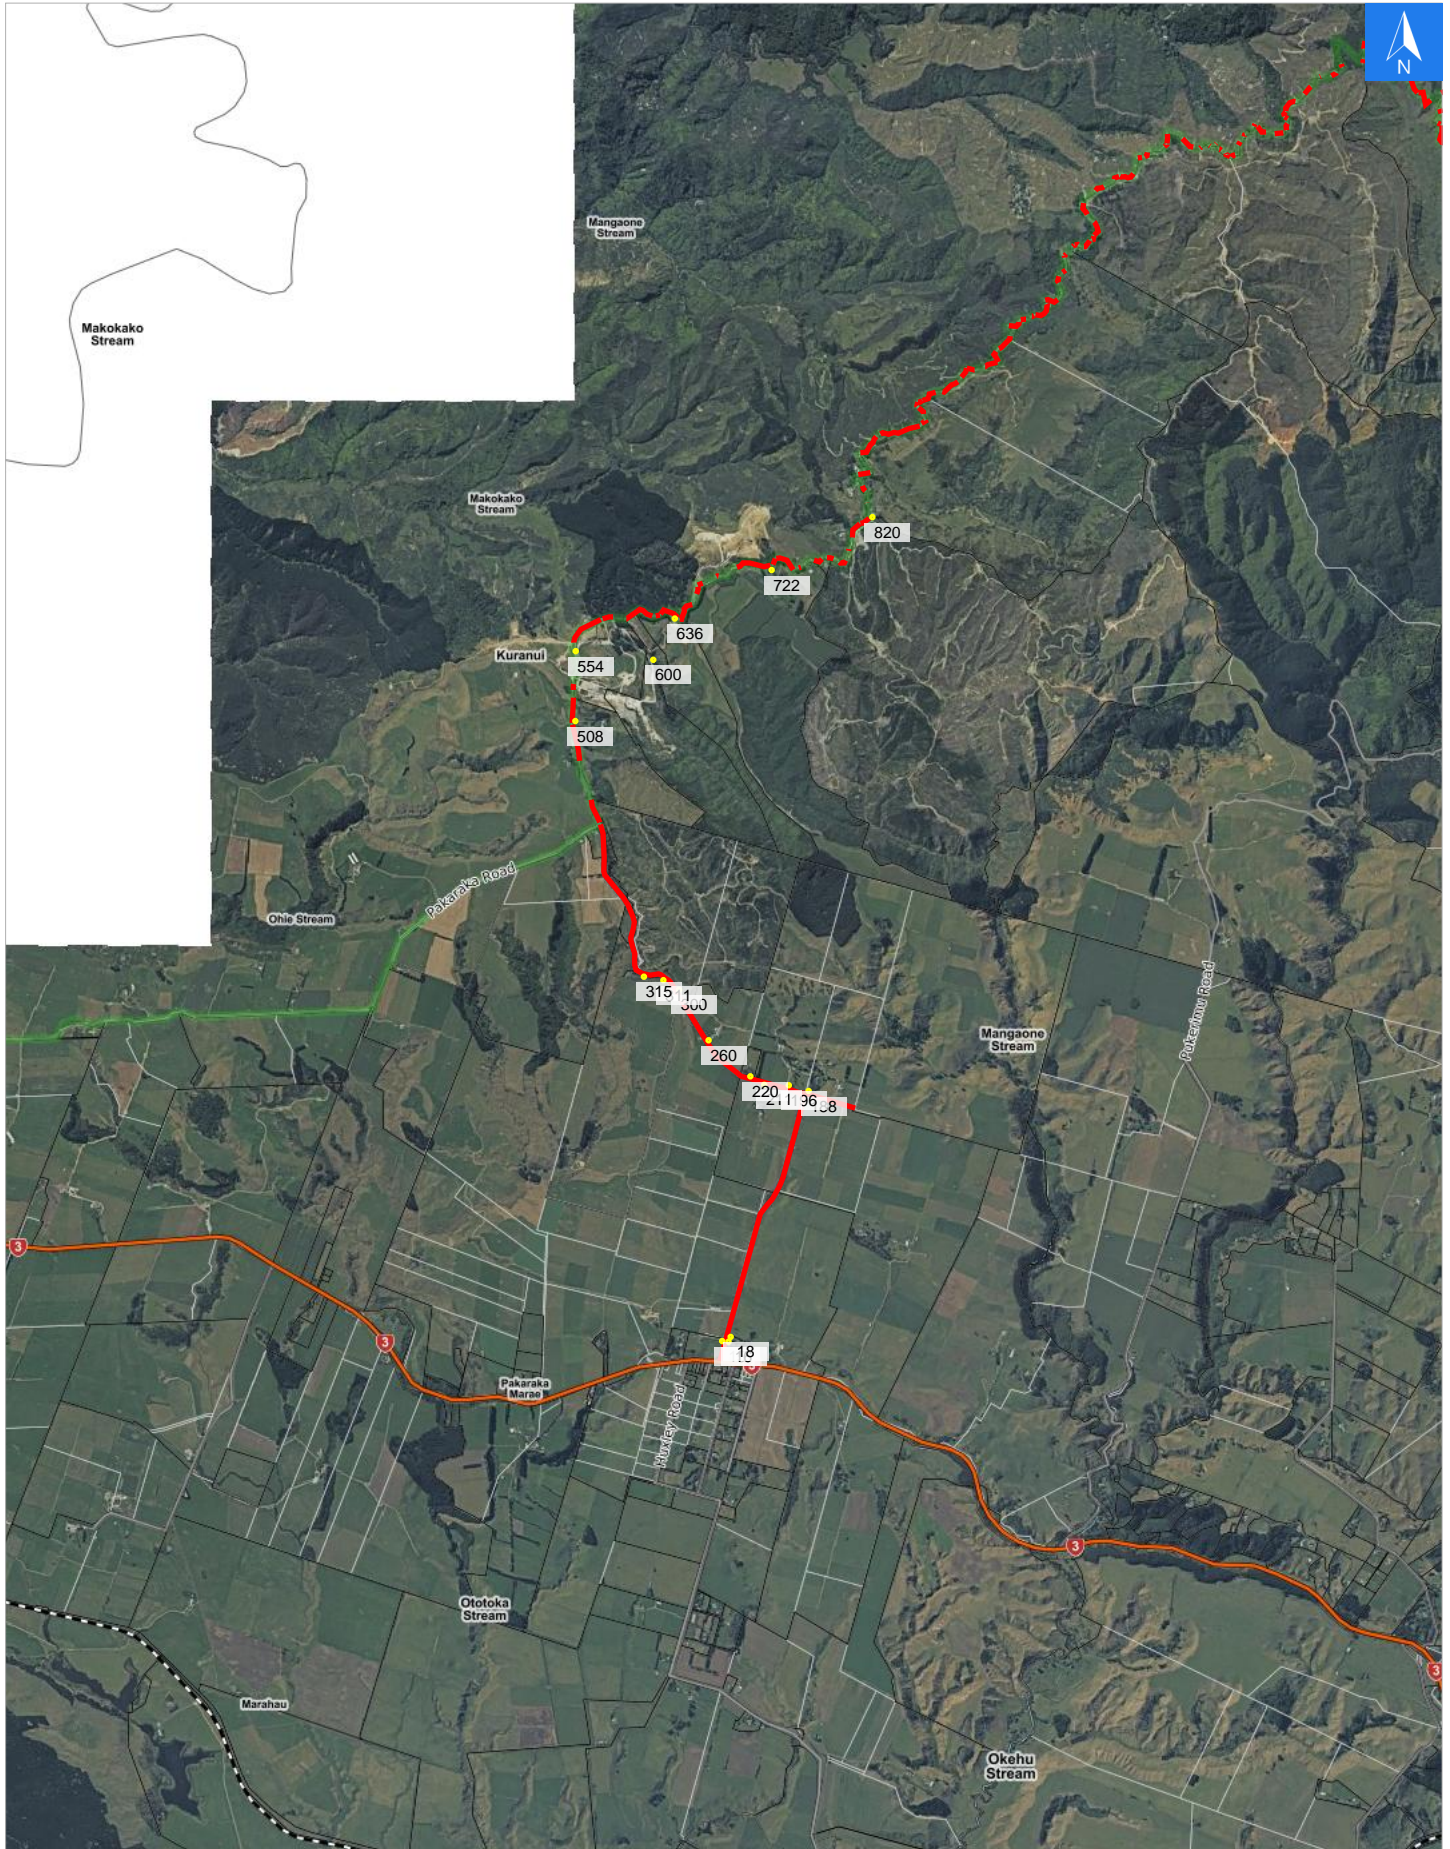

Wednesday, November 1, 2023

Disclaimer:

Digital map data sourced from Land Information New Zealand CROWN COPYRIGHT RESERVED.
The information displayed in the GIS has been taken from Whanganui District Council's databases and maps.
It is made available in good faith but its accuracy or completeness is not guaranteed. If the information is relied on in support of a resource consent it should be verified independently.

Scale 1: 50000

Wednesday, November 1, 2023

Disclaimer:

Digital map data sourced from Land Information New Zealand CROWN COPYRIGHT RESERVED.
The information displayed in the GIS has been taken from Whanganui District Council's databases and maps.
It is made available in good faith but its accuracy or completeness is not guaranteed. If the information is relied on in support of a resource consent it should be verified independently.

Road Evacuation Addresses

Data sourced from LINZ

LINZ Address	Notes	Date Time Visited	Placard
15 Rangitatau West Road, Pkaraka, Whanganui			W Y1 Y2 R1 R2
16 Rangitatau West Road, Pkaraka, Whanganui			W Y1 Y2 R1 R2
18 Rangitatau West Road, Pkaraka, Whanganui			W Y1 Y2 R1 R2
188 Rangitatau West Road, Pkaraka, Whanganui			W Y1 Y2 R1 R2
196 Rangitatau West Road, Pkaraka, Whanganui			W Y1 Y2 R1 R2
211 Rangitatau West Road, Pkaraka, Whanganui			W Y1 Y2 R1 R2
220 Rangitatau West Road, Pkaraka, Whanganui			W Y1 Y2 R1 R2
260 Rangitatau West Road, Pkaraka, Whanganui			W Y1 Y2 R1 R2
300 Rangitatau West Road, Pkaraka, Whanganui			W Y1 Y2 R1 R2
311 Rangitatau West Road, Pkaraka, Whanganui			W Y1 Y2 R1 R2
315 Rangitatau West Road, Pkaraka, Whanganui			W Y1 Y2 R1 R2
508 Rangitatau West Road, Waittara, Whanganui			W Y1 Y2 R1 R2
554 Rangitatau West Road, Waittara, Whanganui			W Y1 Y2 R1 R2
600 Rangitatau West Road, Waittara, Whanganui			W Y1 Y2 R1 R2
636 Rangitatau West Road, Waittara, Whanganui			W Y1 Y2 R1 R2
722 Rangitatau West Road, Waittara, Whanganui			W Y1 Y2 R1 R2
820 Rangitatau West Road, Waittara, Whanganui			W Y1 Y2 R1 R2