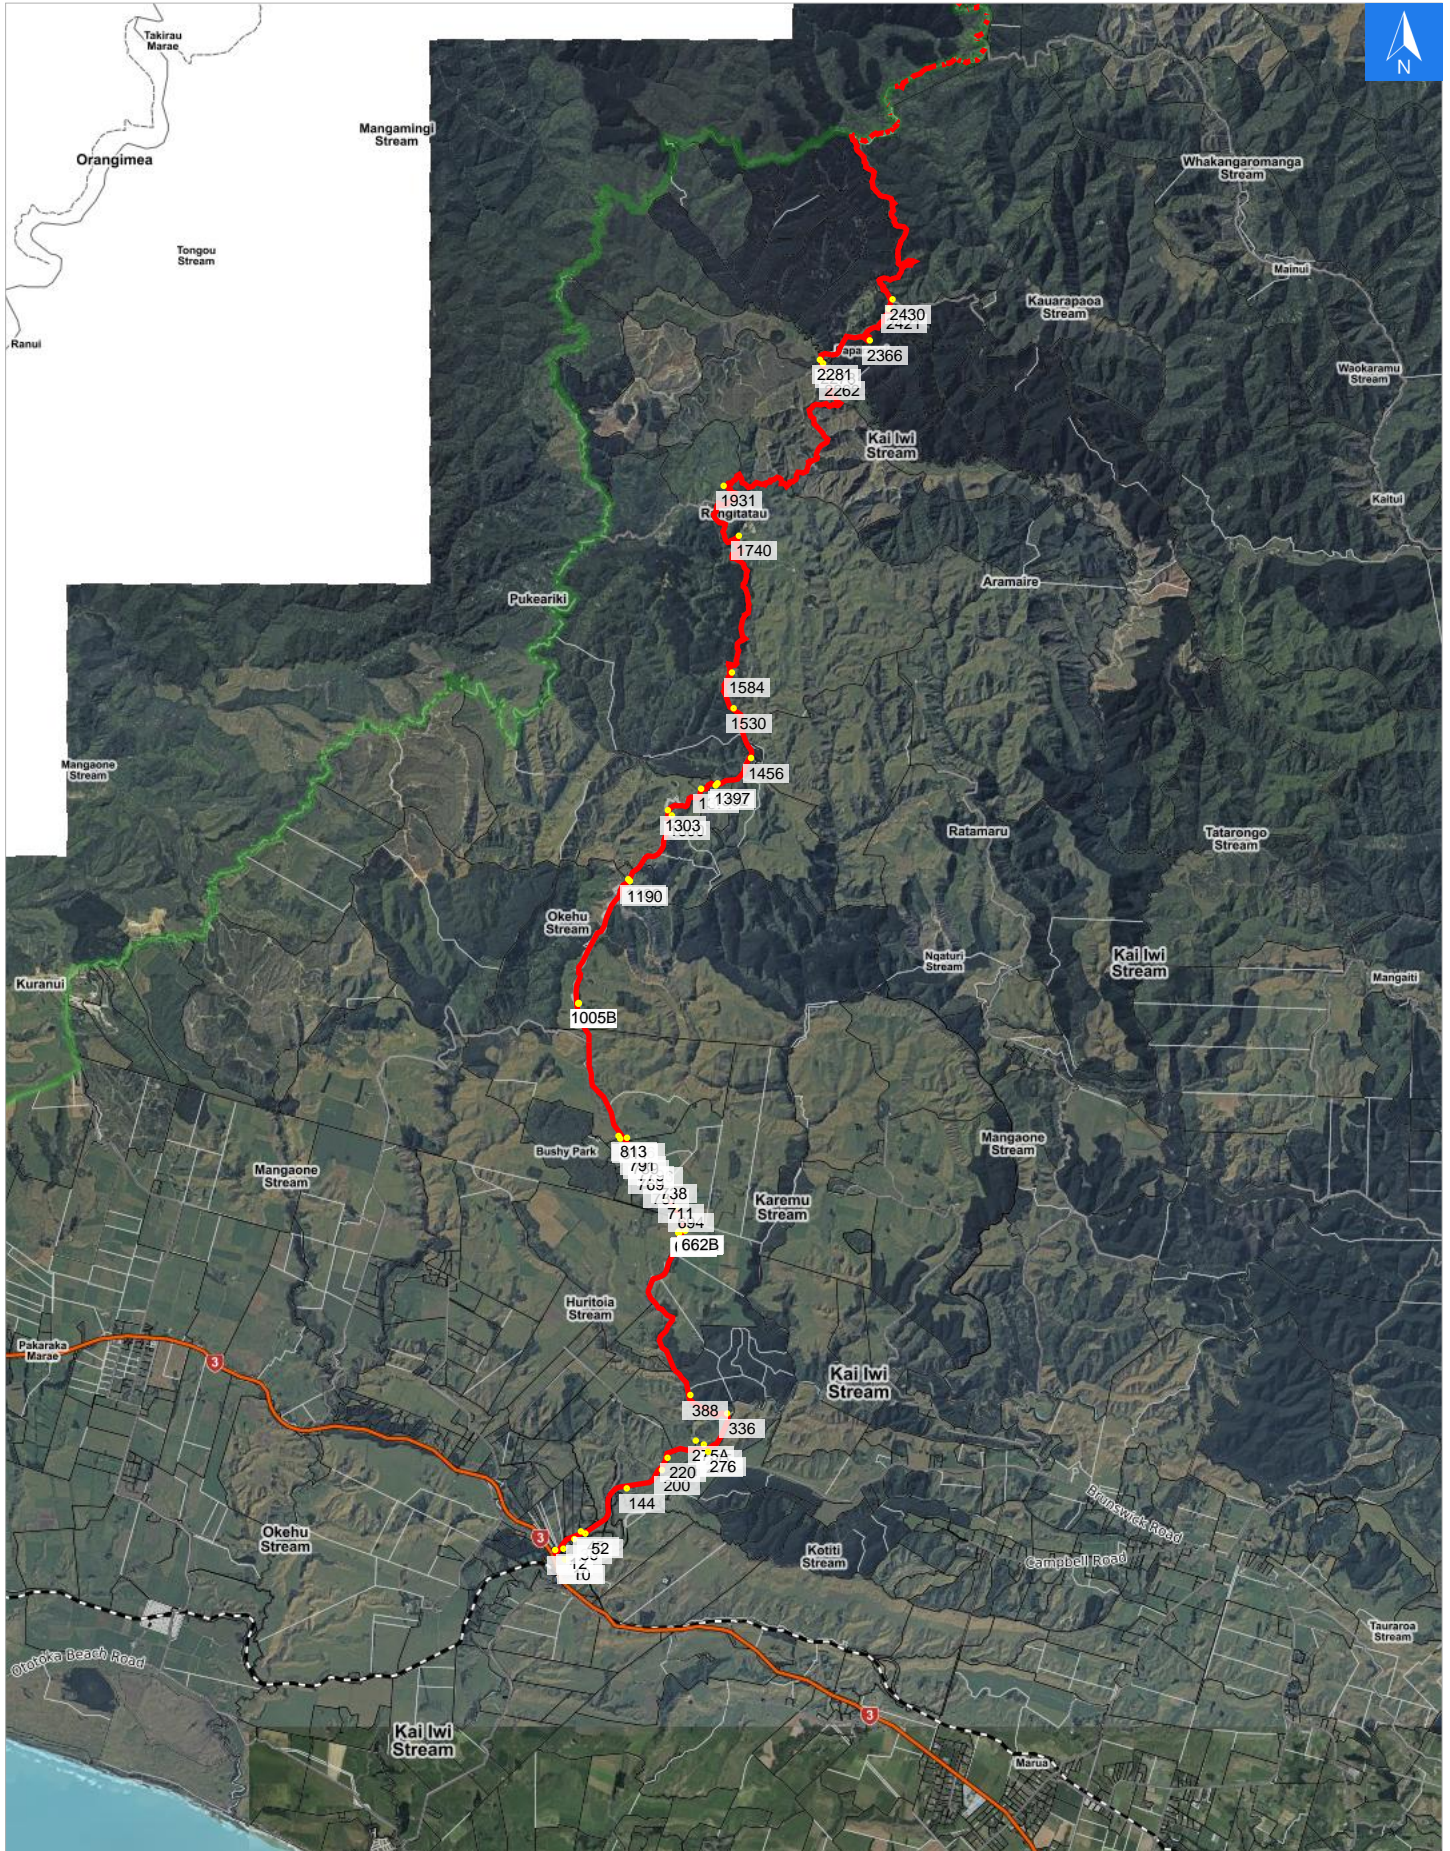

Wednesday, November 1, 2023

Disclaimer:

Digital map data sourced from Land Information New Zealand CROWN COPYRIGHT RESERVED. The information displayed in the GIS has been taken from Whanganui District Council's databases and maps. It is made available in good faith but its accuracy or completeness is not guaranteed. If the information is relied on in support of a resource consent it should be verified independently.

Scale 1: 100000

Wednesday, November 1, 2023

Disclaimer:

Digital map data sourced from Land Information New Zealand CROWN COPYRIGHT RESERVED.
The information displayed in the GIS has been taken from Whanganui District Council's databases and maps.
It is made available in good faith but its accuracy or completeness is not guaranteed. If the information is relied on in support of a resource consent it should be verified independently.