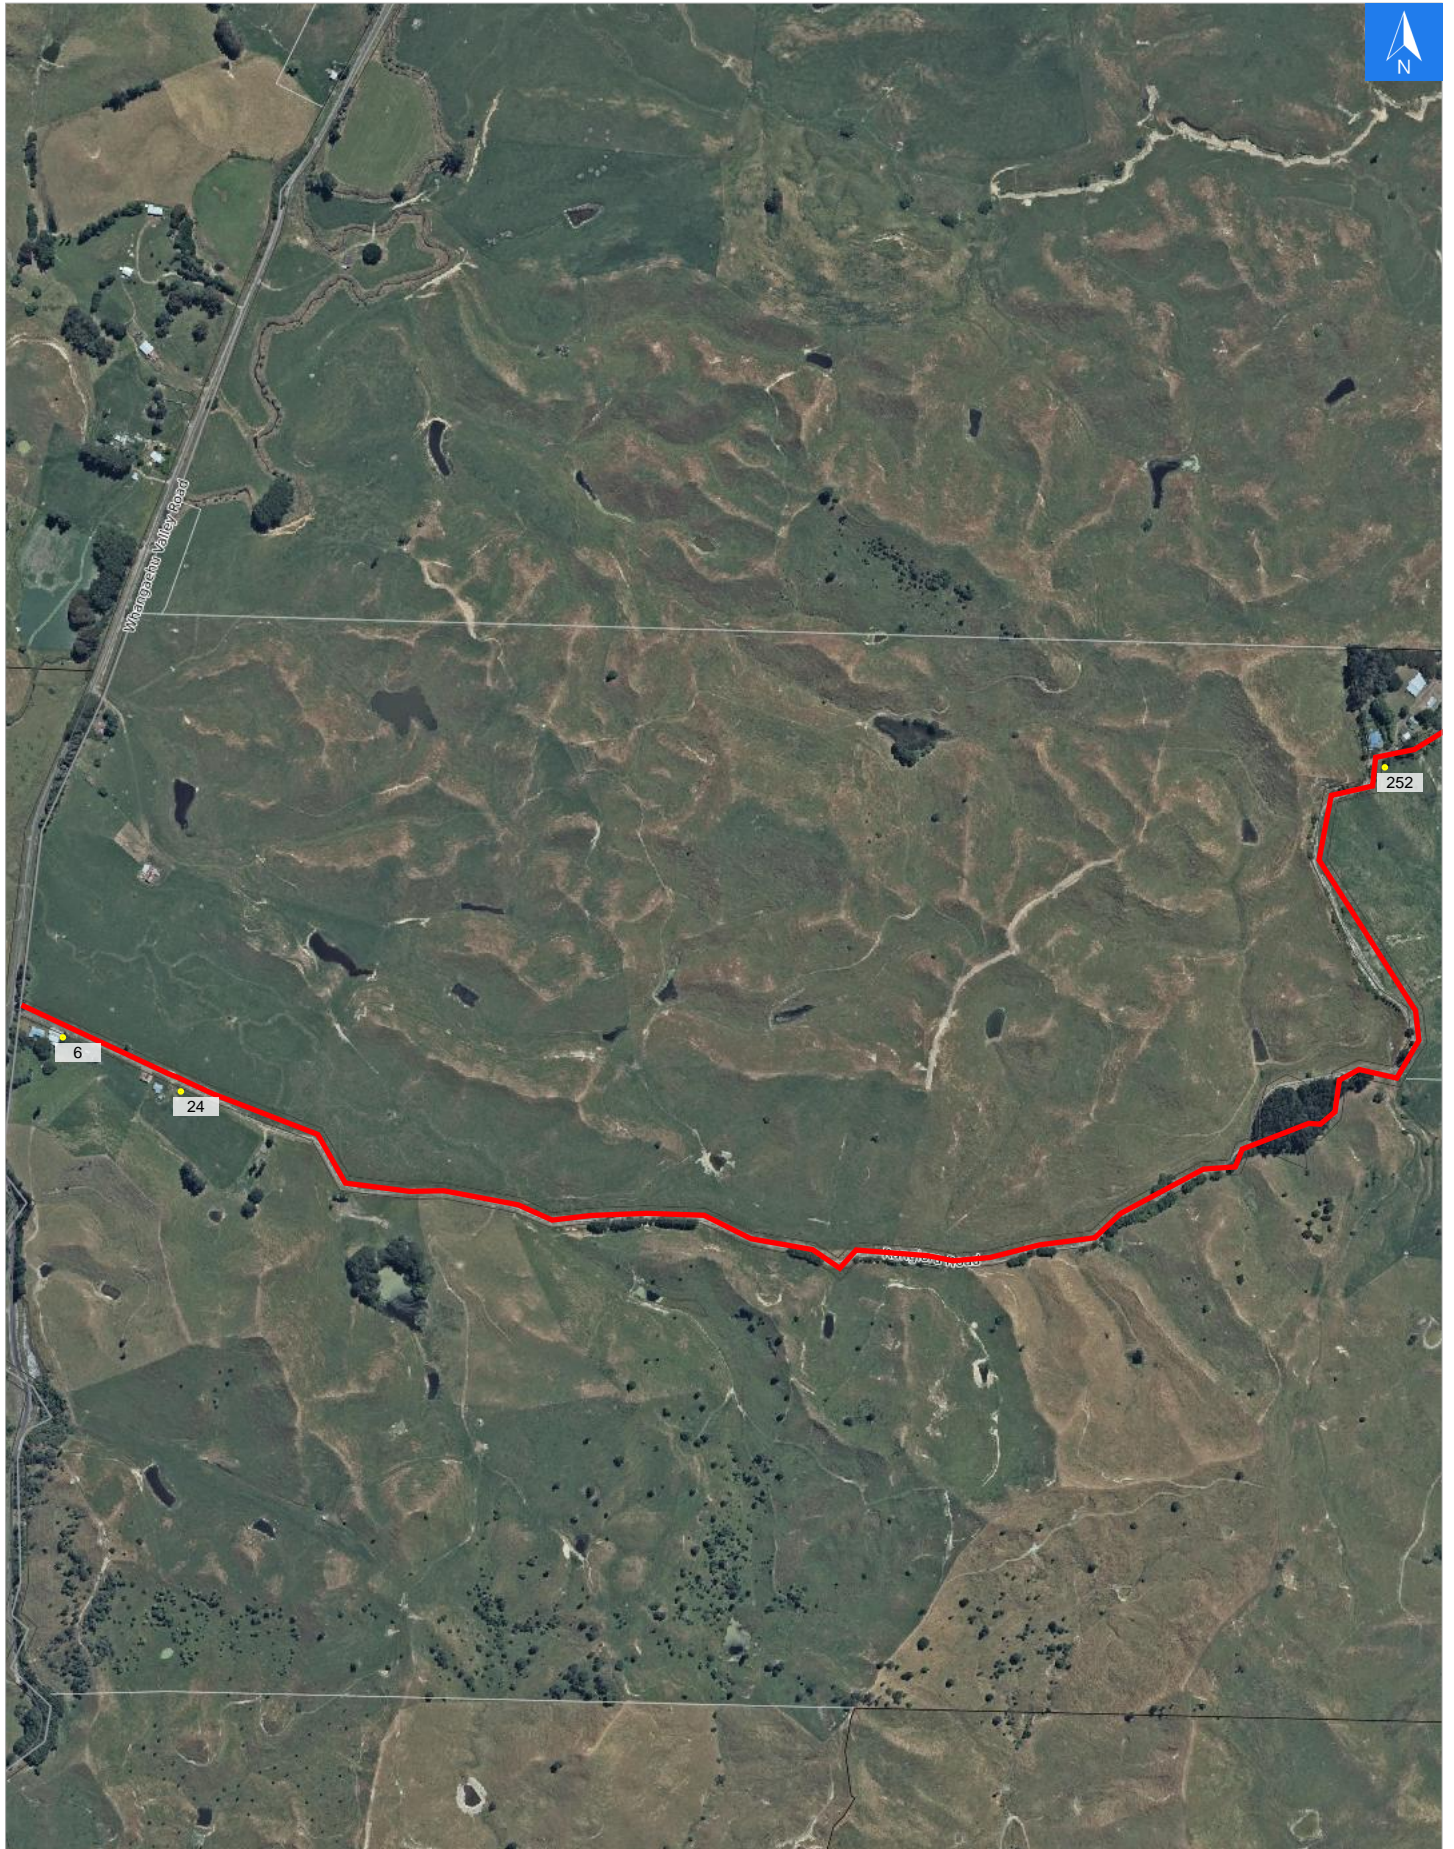

Wednesday, November 1, 2023

Disclaimer:

Digital map data sourced from Land Information New Zealand CROWN COPYRIGHT RESERVED.
The information displayed in the GIS has been taken from Whanganui District Council's databases and maps.
It is made available in good faith but its accuracy or completeness is not guaranteed. If the information is relied on in support of a resource consent it should be verified independently.

Scale 1: 10000

Wednesday, November 1, 2023

Disclaimer:

Digital map data sourced from Land Information New Zealand CROWN COPYRIGHT RESERVED.
The information displayed in the GIS has been taken from Whanganui District Council's databases and maps.
It is made available in good faith but its accuracy or completeness is not guaranteed. If the information is relied on in support of a resource consent it should be verified independently.

Road Evacuation Addresses

Data sourced from LINZ

LINZ Address	Notes	Date Time Visited	Placard
6 Rangiora Road, Kakatahi, Whanganui			W Y1 Y2 R1 R2
24 Rangiora Road, Kakatahi, Whanganui			W Y1 Y2 R1 R2
252 Rangiora Road, Kakatahi, Whanganui			W Y1 Y2 R1 R2