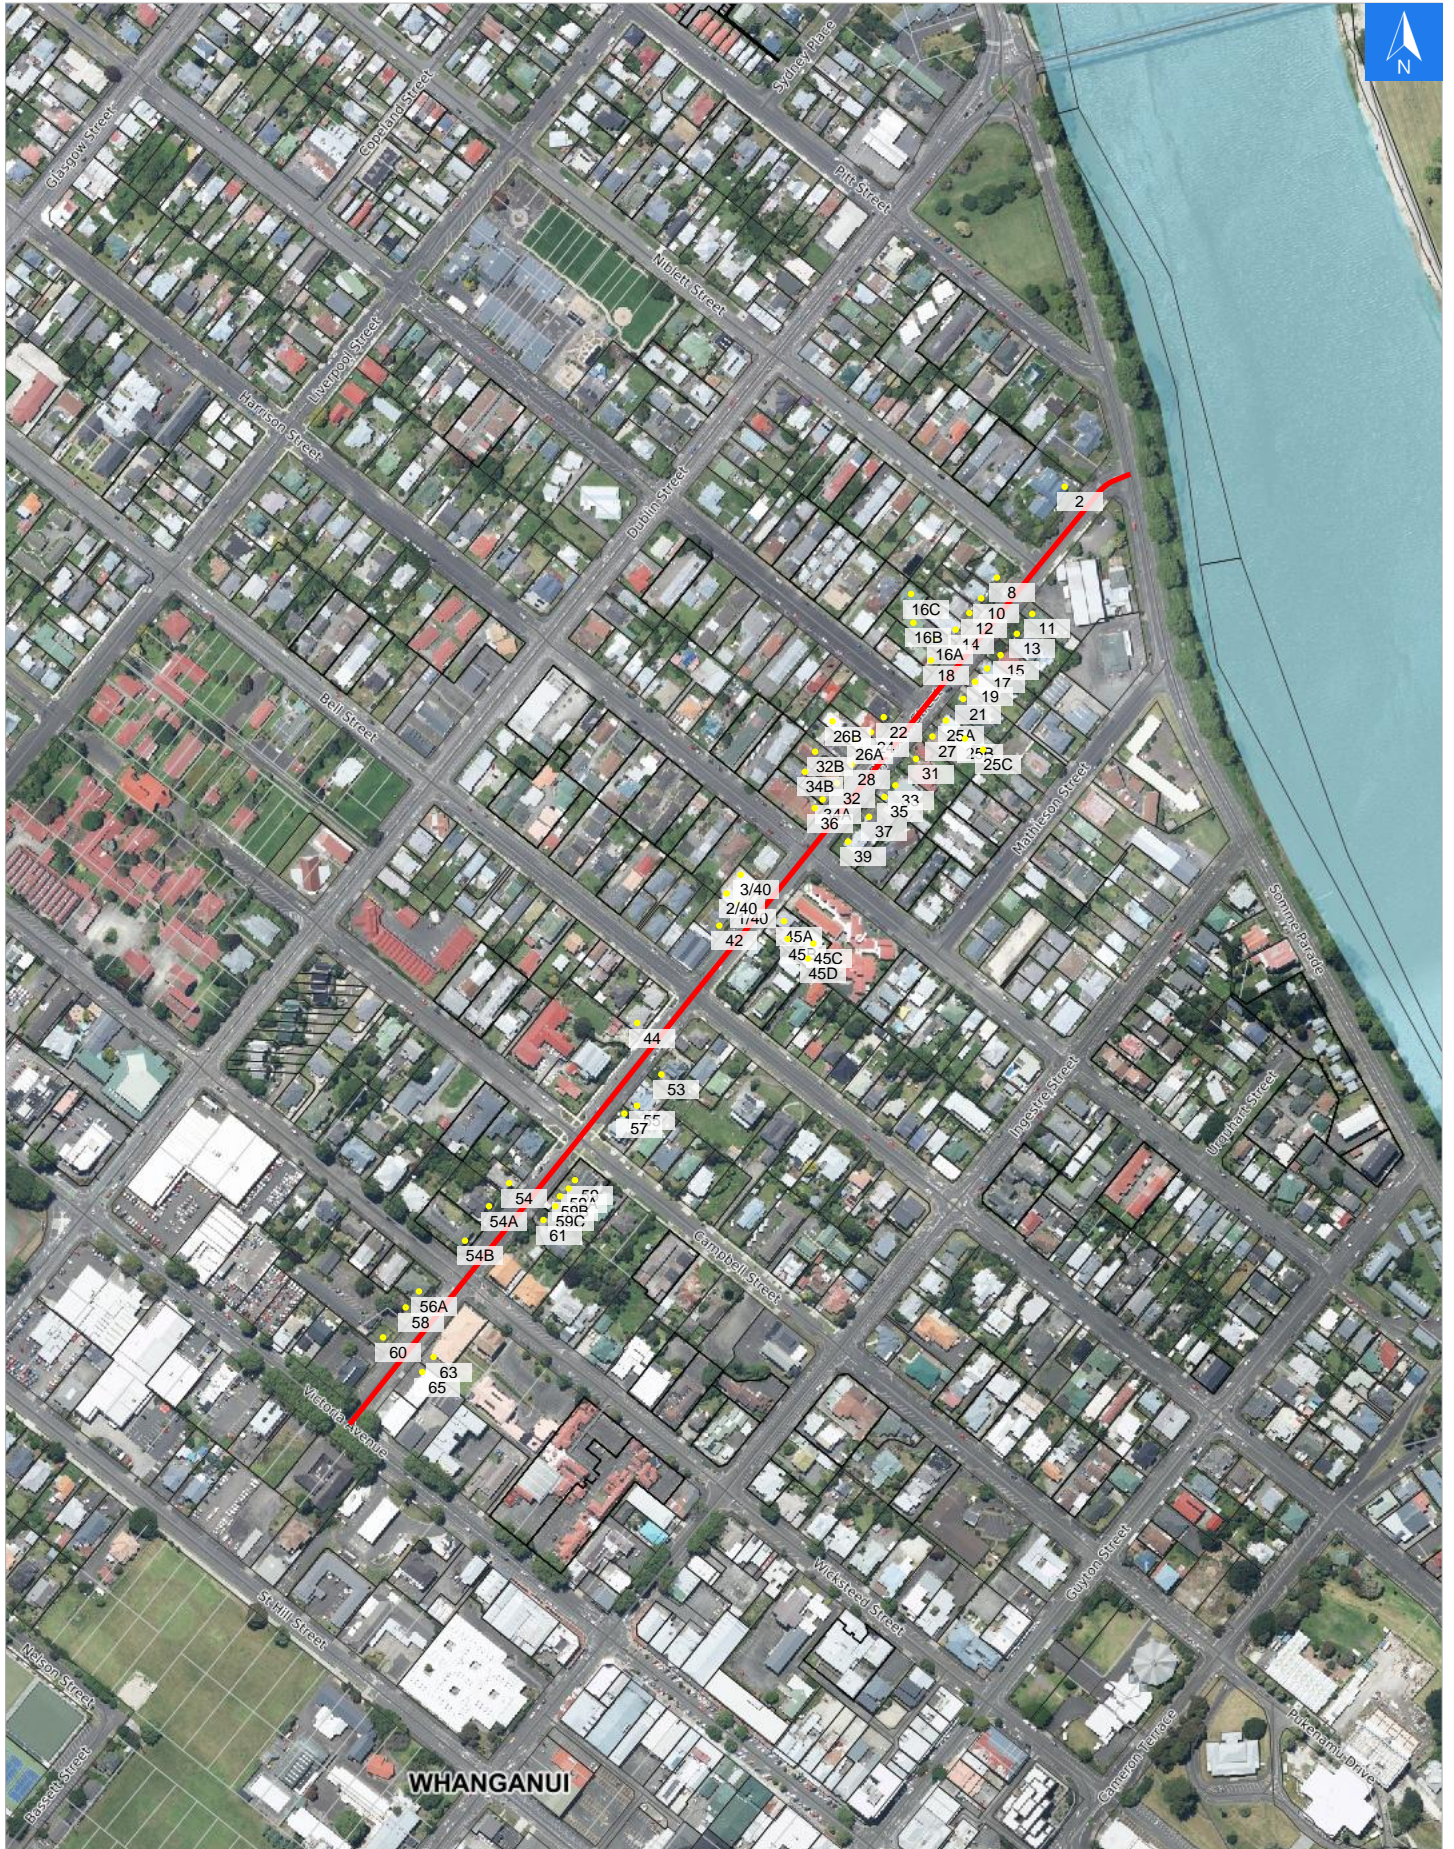

Disclaimer:

Digital map data sourced from Land Information New Zealand CROWN COPYRIGHT RESERVED. The information displayed in the GIS has been taken from Whanganui District Council's databases and maps. It is made available in good faith but its accuracy or completeness is not guaranteed. If the information is relied on in support of a resource consent it should be verified independently.

Wednesday, November 1, 2023

Scale 1: 5000

WHANGANUI

Wednesday, November 1, 2023

Disclaimer:

Digital map data sourced from Land Information New Zealand CROWN COPYRIGHT RESERVED.
The information displayed in the GIS has been taken from Whanganui District Council's databases and maps.
It is made available in good faith but its accuracy or completeness is not guaranteed. If the information is relied on in support of a resource consent it should be verified independently.