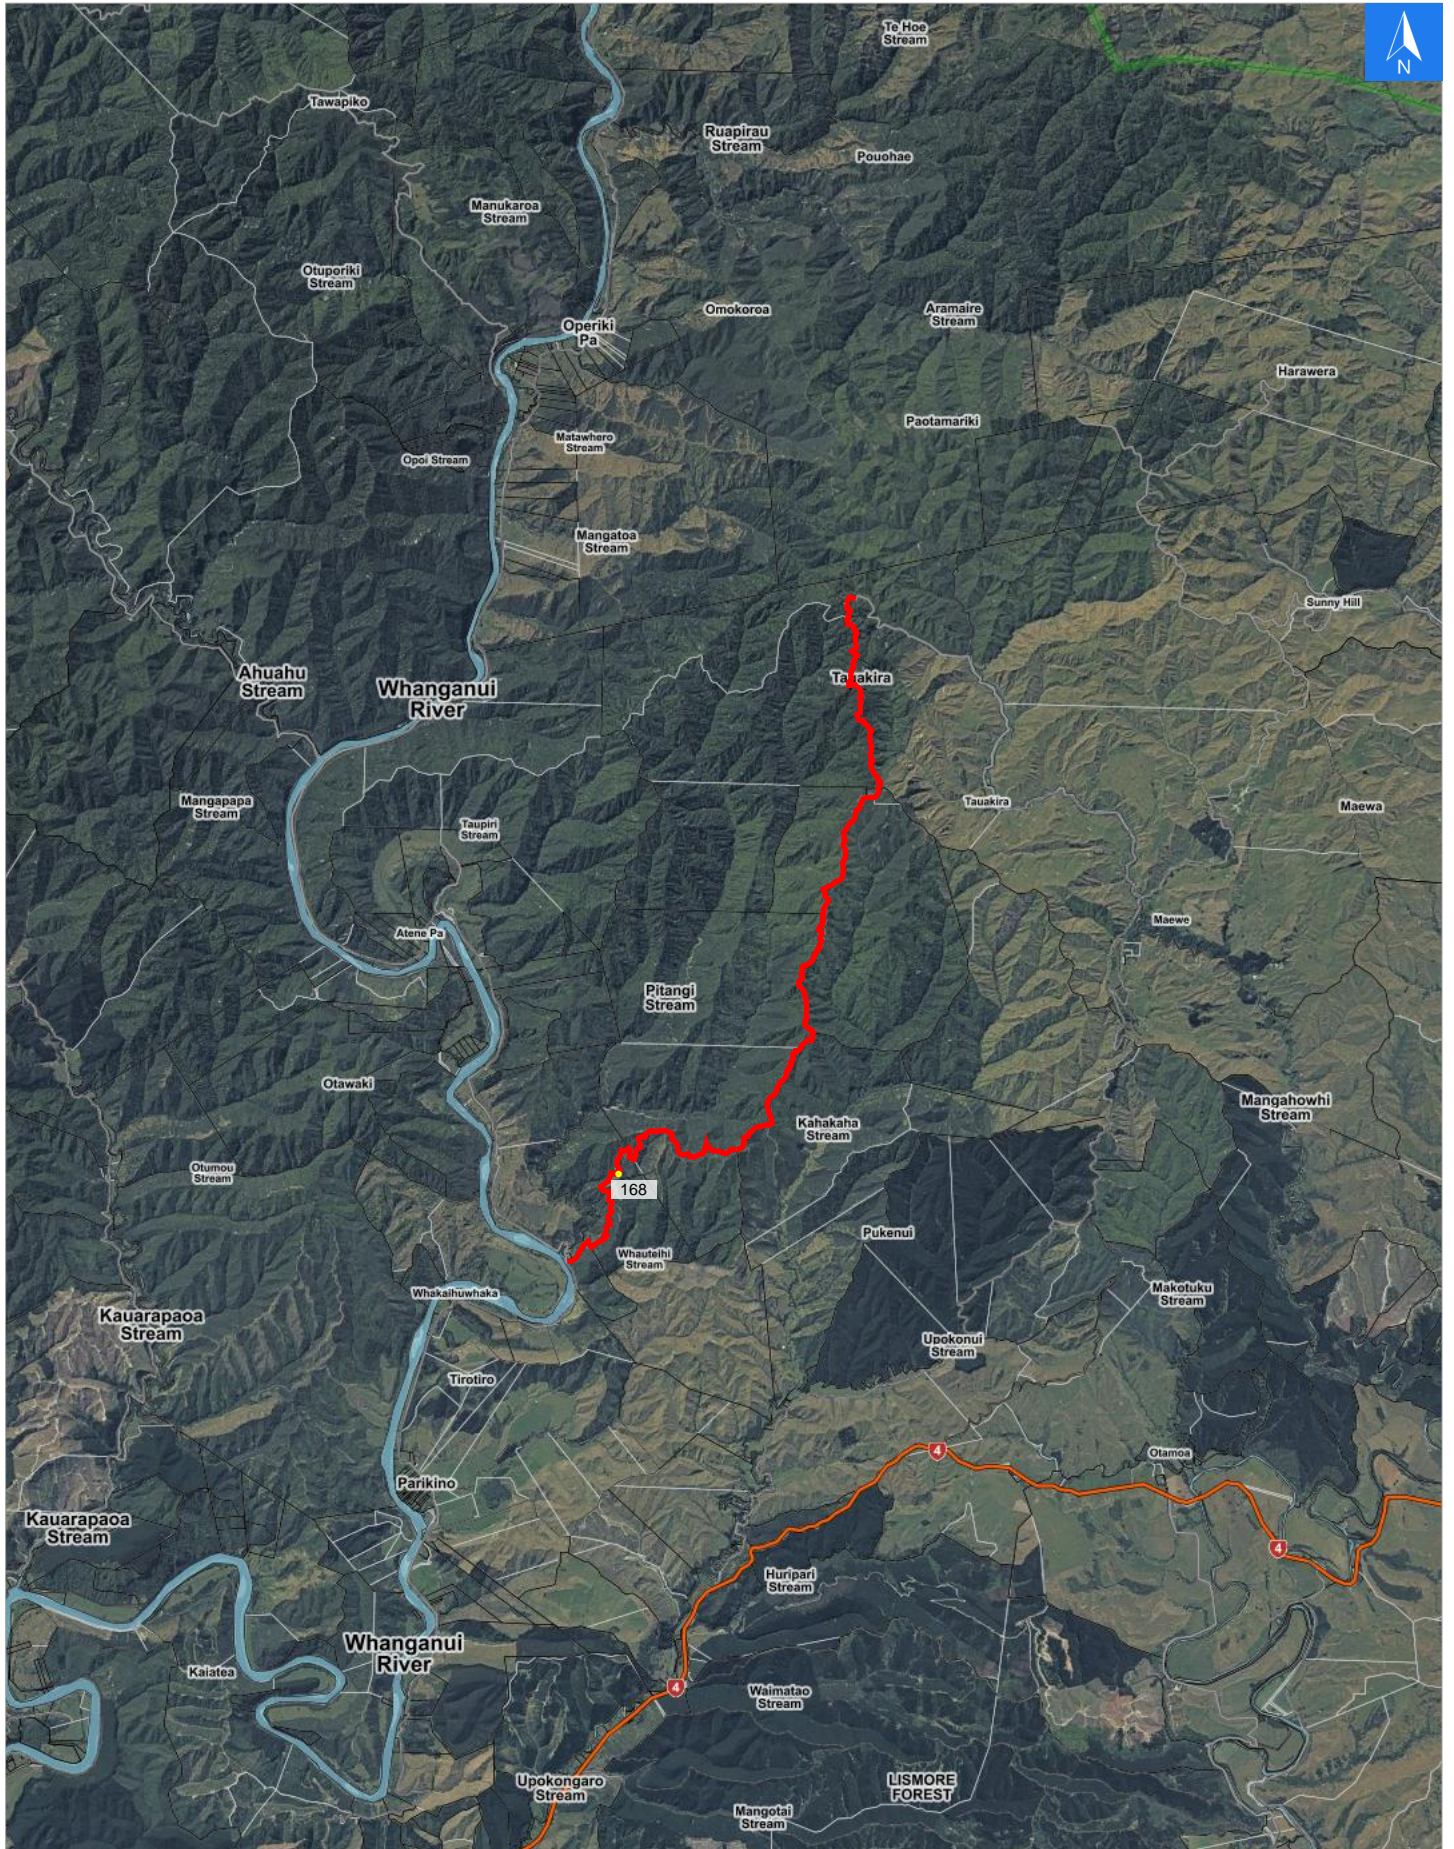

Disclaimer:

Digital map data sourced from Land Information New Zealand CROWN COPYRIGHT RESERVED.  
The information displayed in the GIS has been taken from Whanganui District Council's databases and maps.  
It is made available in good faith but its accuracy or completeness is not guaranteed. If the information is relied on in support of a resource consent it should be verified independently.

Wednesday, November 1, 2023

Scale 1: 100000

Wednesday, November 1, 2023

**Disclaimer:**

Digital map data sourced from Land Information New Zealand CROWN COPYRIGHT RESERVED.  
The information displayed in the GIS has been taken from Whanganui District Council's databases and maps.  
It is made available in good faith but its accuracy or completeness is not guaranteed. If the information is relied on in support of a resource consent it should be verified independently.

**Road Evacuation Addresses**

Data sourced from LINZ

<b>LINZ Address</b>	<b>Notes</b>	<b>Date Time Visited</b>	<b>Placard</b>
168 Pitangi Track, Parikino, Whanganui			W Y1 Y2 R1 R2