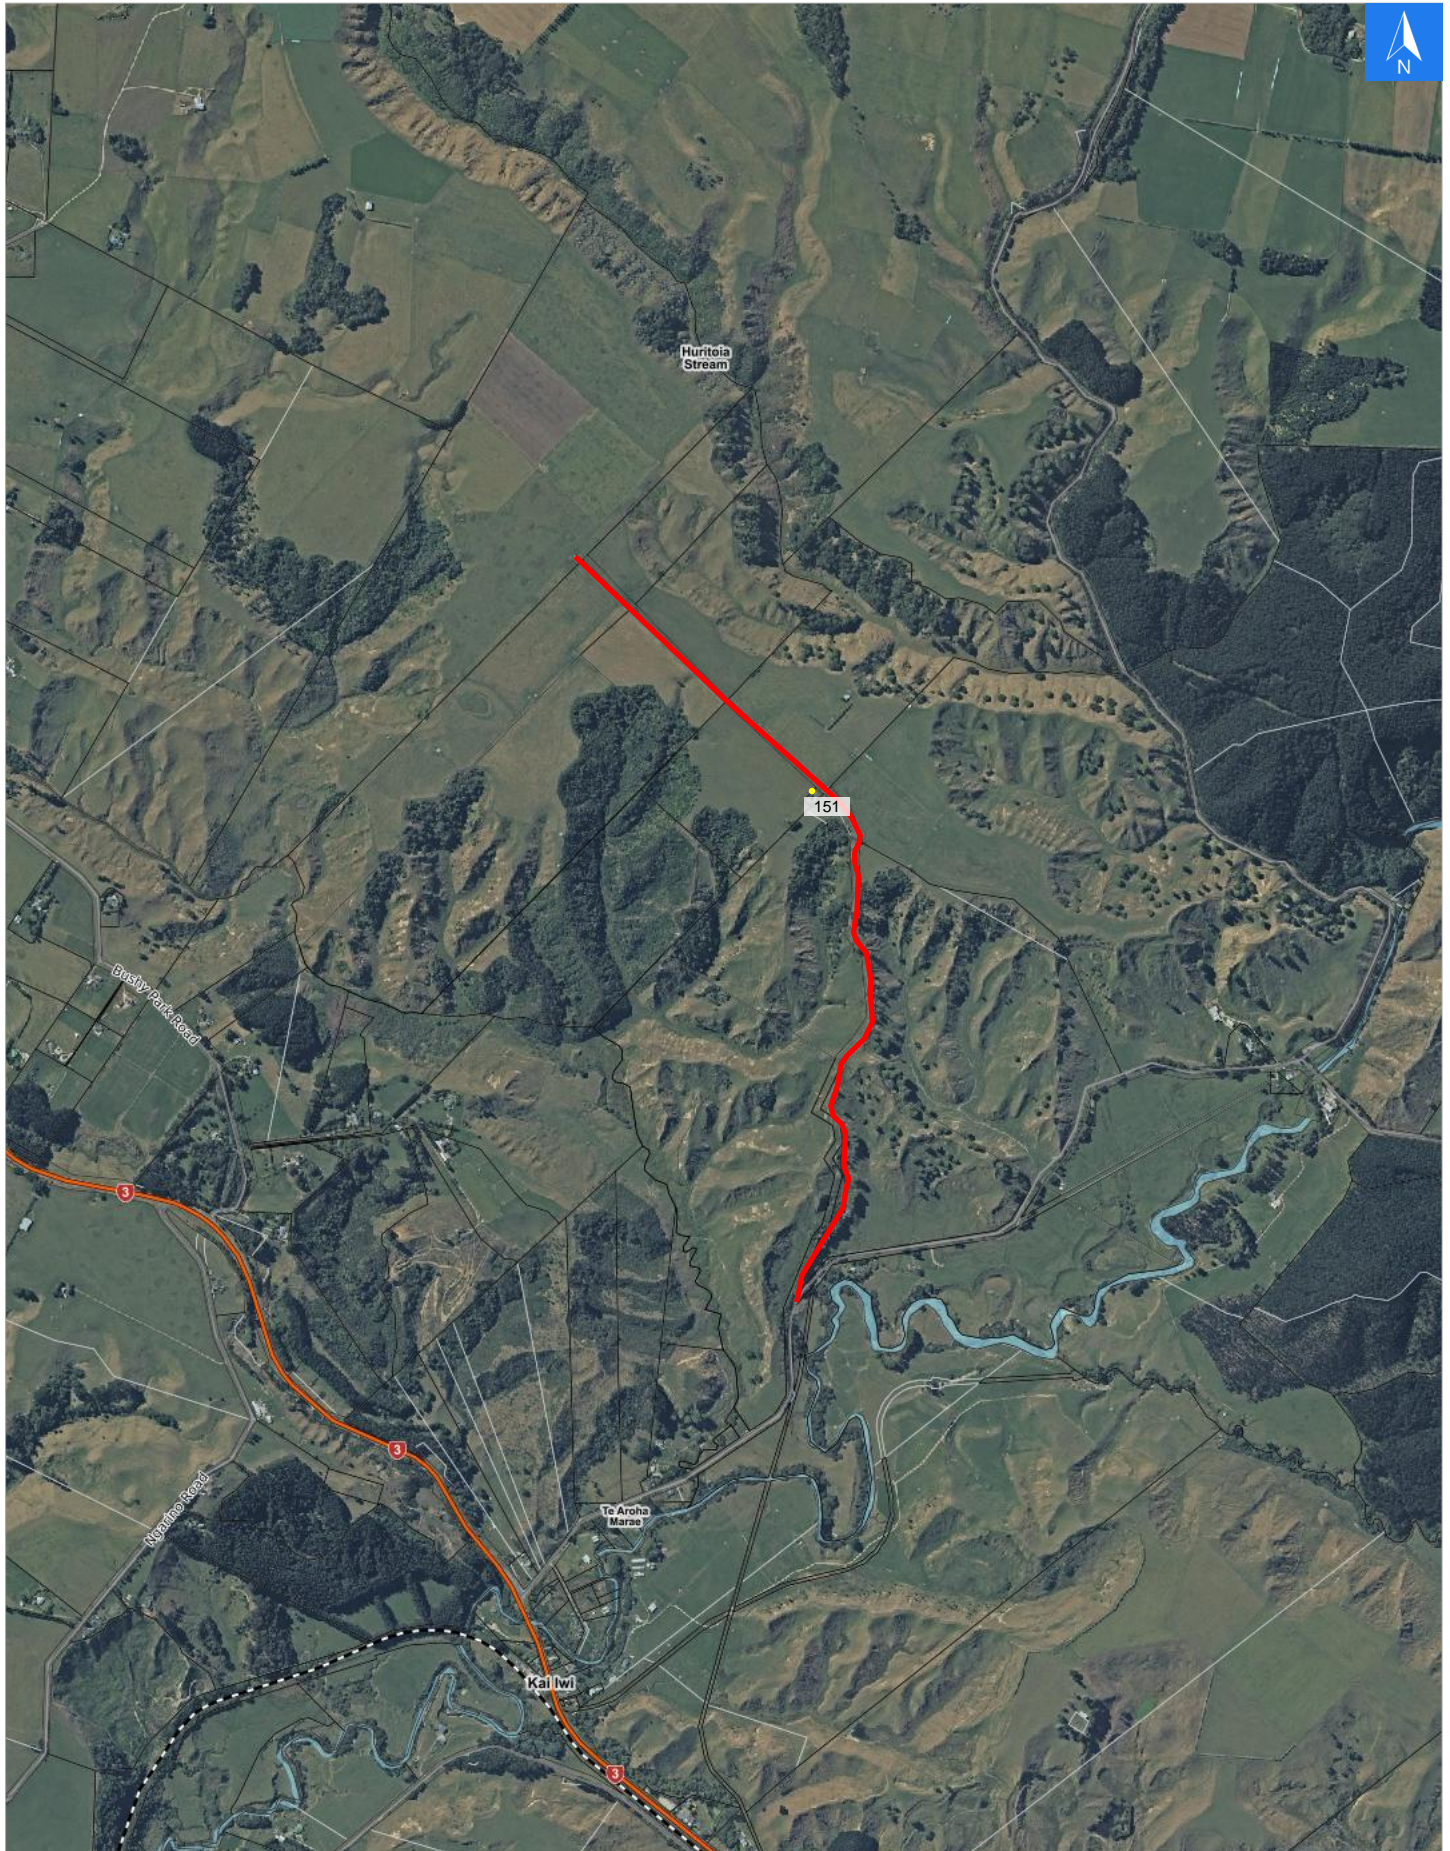

Wednesday, November 1, 2023

**Disclaimer:**

Digital map data sourced from Land Information New Zealand CROWN COPYRIGHT RESERVED.  
The information displayed in the GIS has been taken from Whanganui District Council's databases and maps.  
It is made available in good faith but its accuracy or completeness is not guaranteed. If the information is relied on in support of a resource consent it should be verified independently.

Scale 1: 20000

Wednesday, November 1, 2023

### Disclaimer:

Digital map data sourced from Land Information New Zealand CROWN COPYRIGHT RESERVED.  
The information displayed in the GIS has been taken from Whanganui District Council's databases and maps.  
It is made available in good faith but its accuracy or completeness is not guaranteed. If the information is relied on in support of a resource consent it should be verified independently.

### Road Evacuation Addresses

Data sourced from LINZ

LINZ Address	Notes	Date Time Visited	Placard
151 Paroa Road, Kai Iwi, Whanganui			W Y1 Y2 R1 R2