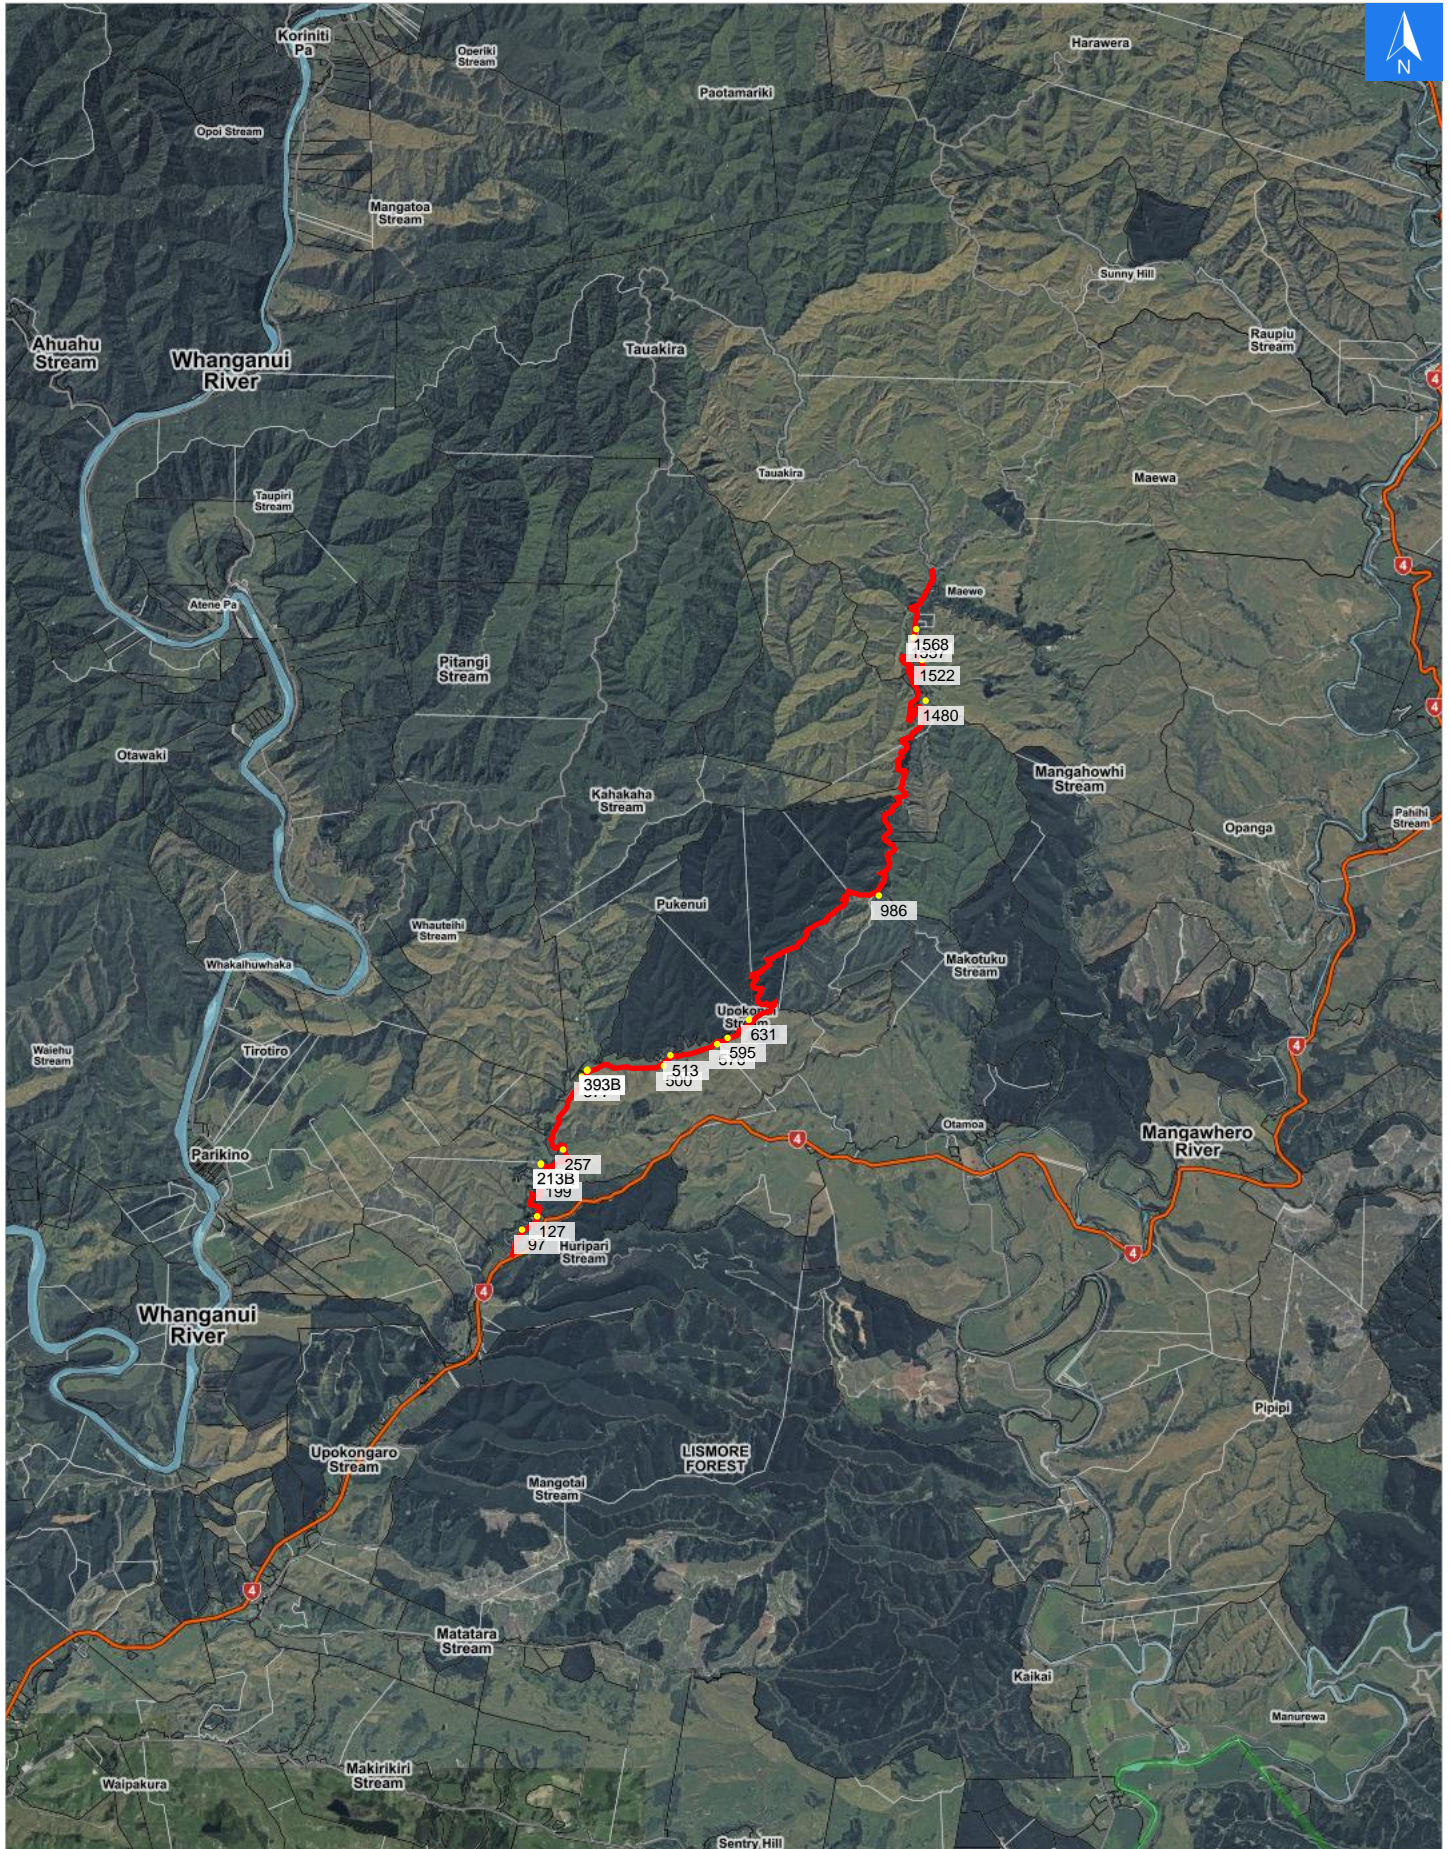

### Disclaimer:

Digital map data sourced from Land Information New Zealand CROWN COPYRIGHT RESERVED.  
The information displayed in the GIS has been taken from Whanganui District Council's databases and maps.  
It is made available in good faith but its accuracy or completeness is not guaranteed. If the information is relied on in support of a resource consent it should be verified independently.

Wednesday, November 1, 2023

Scale 1: 100000

Wednesday, November 1, 2023

**Disclaimer:**

Digital map data sourced from Land Information New Zealand CROWN COPYRIGHT RESERVED.  
The information displayed in the GIS has been taken from Whanganui District Council's databases and maps.  
It is made available in good faith but its accuracy or completeness is not guaranteed. If the information is relied on in support of a resource consent it should be verified independently.