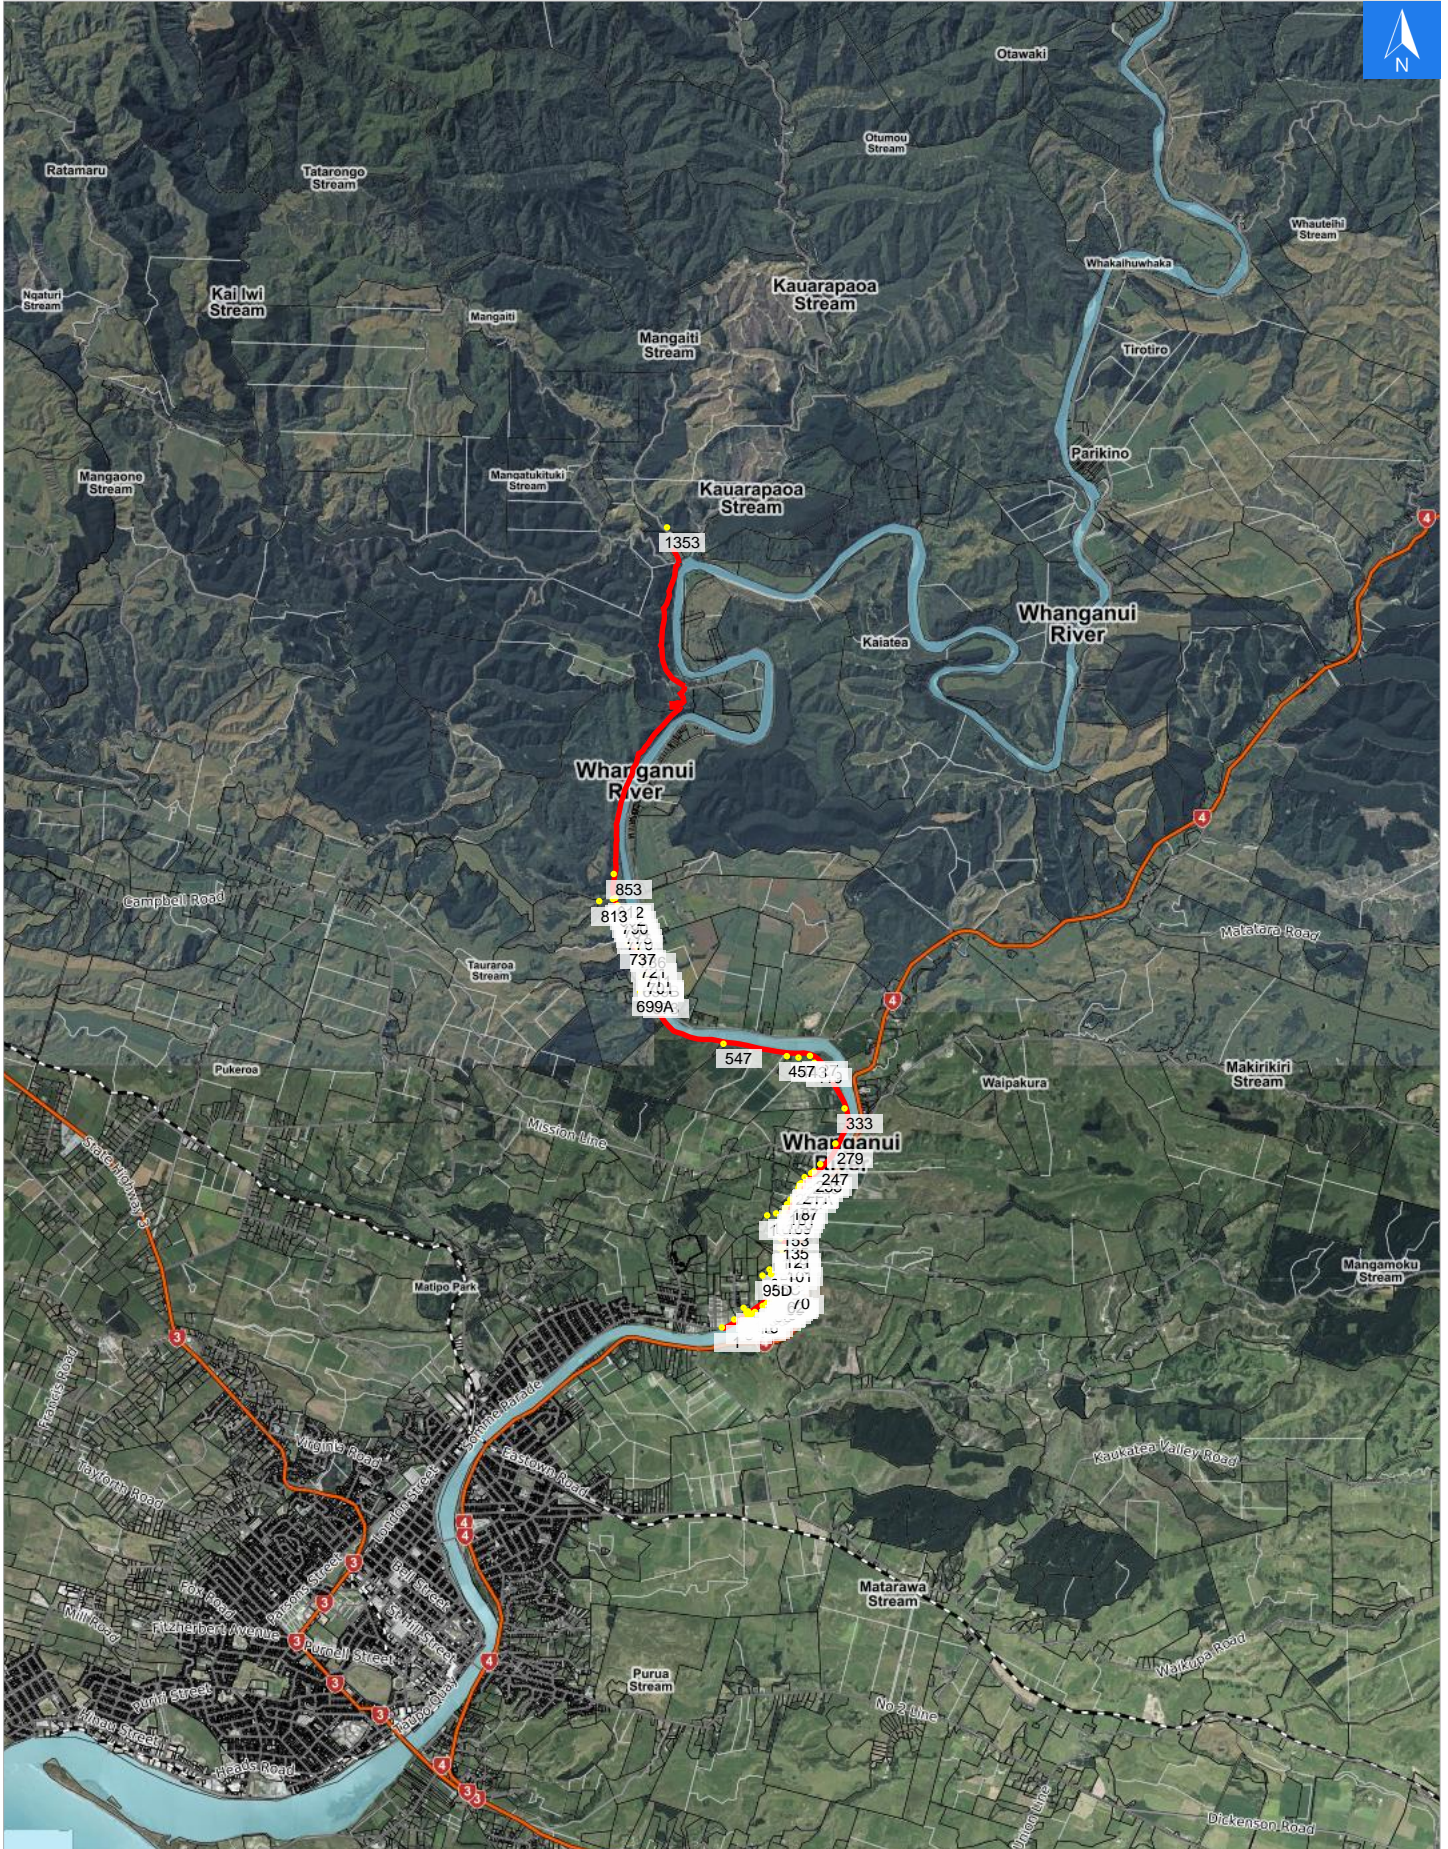

Disclaimer:

Digital map data sourced from Land Information New Zealand CROWN COPYRIGHT RESERVED.  
The information displayed in the GIS has been taken from Whanganui District Council's databases and maps.  
It is made available in good faith but its accuracy or completeness is not guaranteed. If the information is relied on in support of a resource consent it should be verified independently.

Wednesday, November 1, 2023

Scale 1: 100000

Wednesday, November 1, 2023

**Disclaimer:**

Digital map data sourced from Land Information New Zealand CROWN COPYRIGHT RESERVED.  
The information displayed in the GIS has been taken from Whanganui District Council's databases and maps.  
It is made available in good faith but its accuracy or completeness is not guaranteed. If the information is relied on in support of a resource consent it should be verified independently.