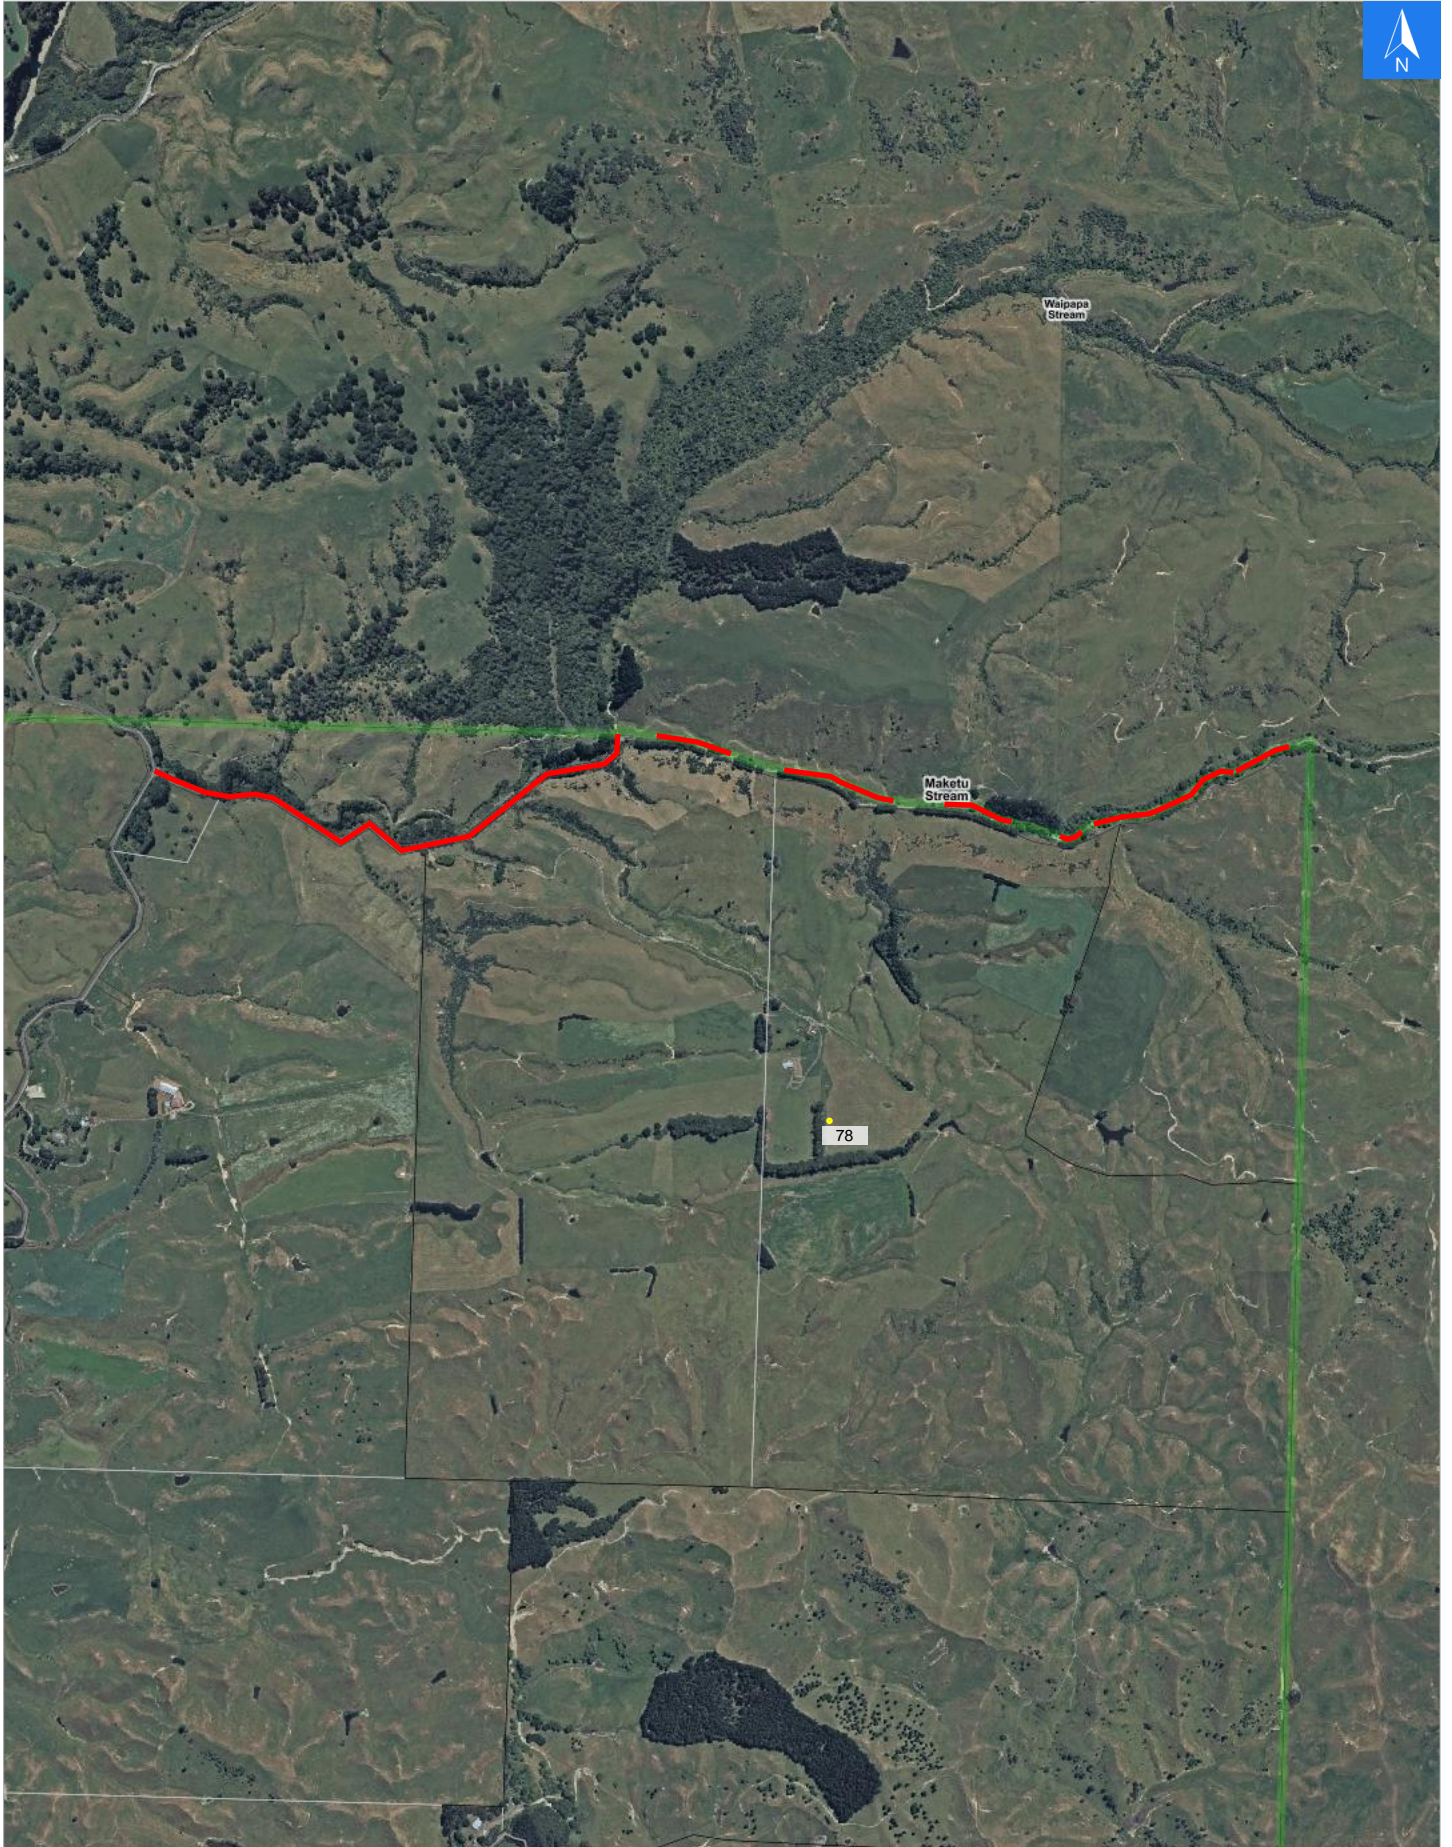

Wednesday, November 1, 2023

Disclaimer:

Digital map data sourced from Land Information New Zealand CROWN COPYRIGHT RESERVED.
The information displayed in the GIS has been taken from Whanganui District Council's databases and maps.
It is made available in good faith but its accuracy or completeness is not guaranteed. If the information is relied on in support of a resource consent it should be verified independently.

Scale 1: 20000

Wednesday, November 1, 2023

Disclaimer:

Digital map data sourced from Land Information New Zealand CROWN COPYRIGHT RESERVED.
The information displayed in the GIS has been taken from Whanganui District Council's databases and maps.
It is made available in good faith but its accuracy or completeness is not guaranteed. If the information is relied on in support of a resource consent it should be verified independently.

Road Evacuation Addresses

Data sourced from LINZ

LINZ Address	Notes	Date Time Visited	Placard
78 Owhakura Road, Kakatahi, Whanganui			W Y1 Y2 R1 R2