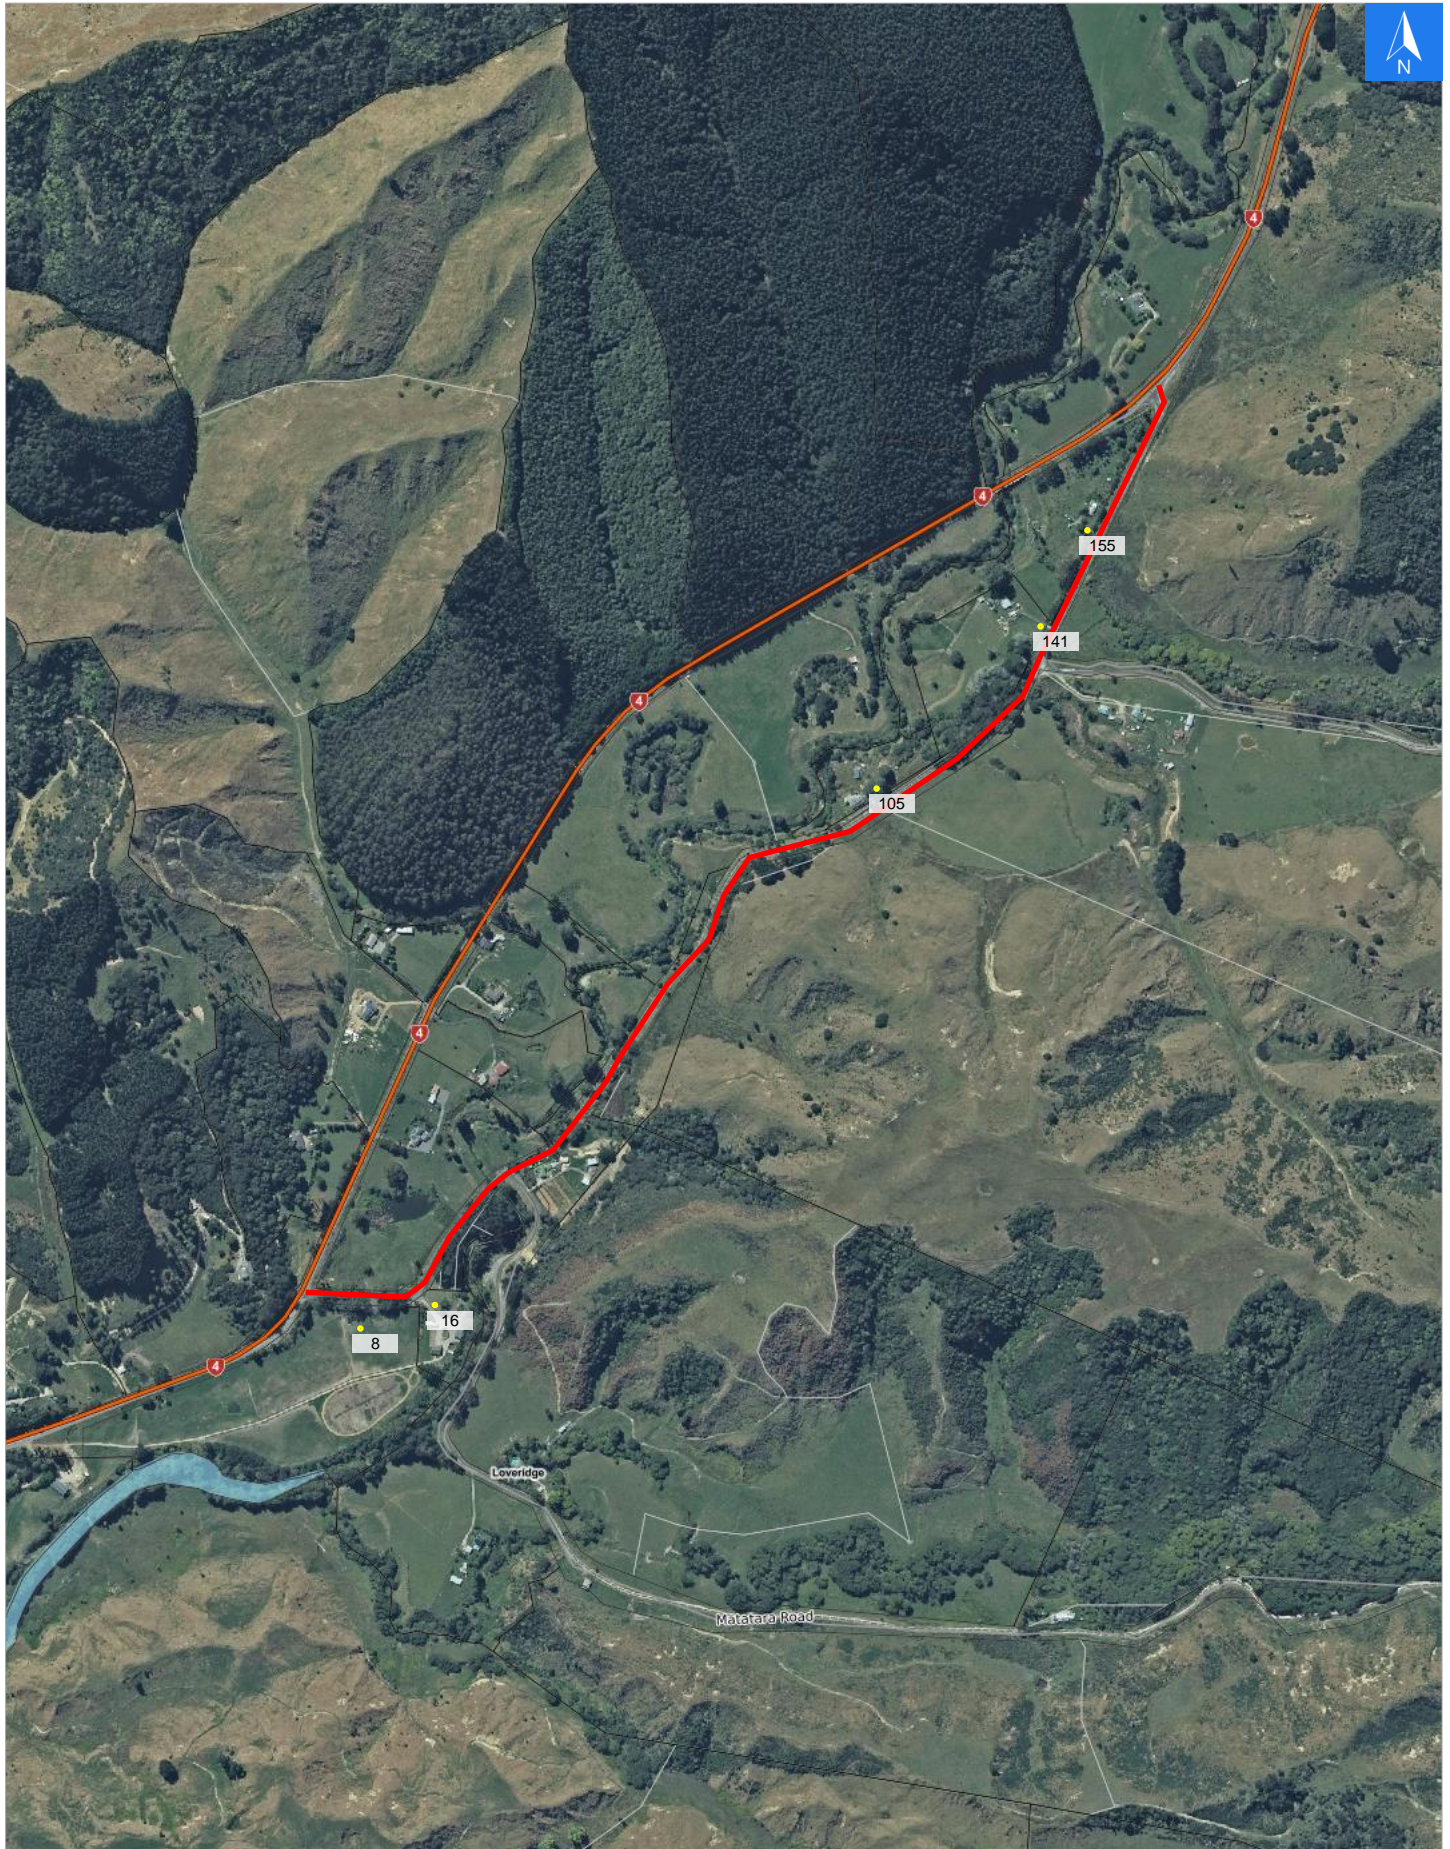

Wednesday, November 1, 2023

Disclaimer:

Digital map data sourced from Land Information New Zealand CROWN COPYRIGHT RESERVED.  
The information displayed in the GIS has been taken from Whanganui District Council's databases and maps.  
It is made available in good faith but its accuracy or completeness is not guaranteed. If the information is relied on in support of a resource consent it should be verified independently.

Scale 1: 10000

Wednesday, November 1, 2023

**Disclaimer:**

Digital map data sourced from Land Information New Zealand CROWN COPYRIGHT RESERVED.  
The information displayed in the GIS has been taken from Whanganui District Council's databases and maps.  
It is made available in good faith but its accuracy or completeness is not guaranteed. If the information is relied on in support of a resource consent it should be verified independently.

**Road Evacuation Addresses**

Data sourced from LINZ

LINZ Address	Notes	Date Time Visited	Placard
8 Old Parapara Road, Parikino, Whanganui			W Y1 Y2 R1 R2
16 Old Parapara Road, Parikino, Whanganui			W Y1 Y2 R1 R2
105 Old Parapara Road, Parikino, Whanganui			W Y1 Y2 R1 R2
141 Old Parapara Road, Parikino, Whanganui			W Y1 Y2 R1 R2
155 Old Parapara Road, Parikino, Whanganui			W Y1 Y2 R1 R2