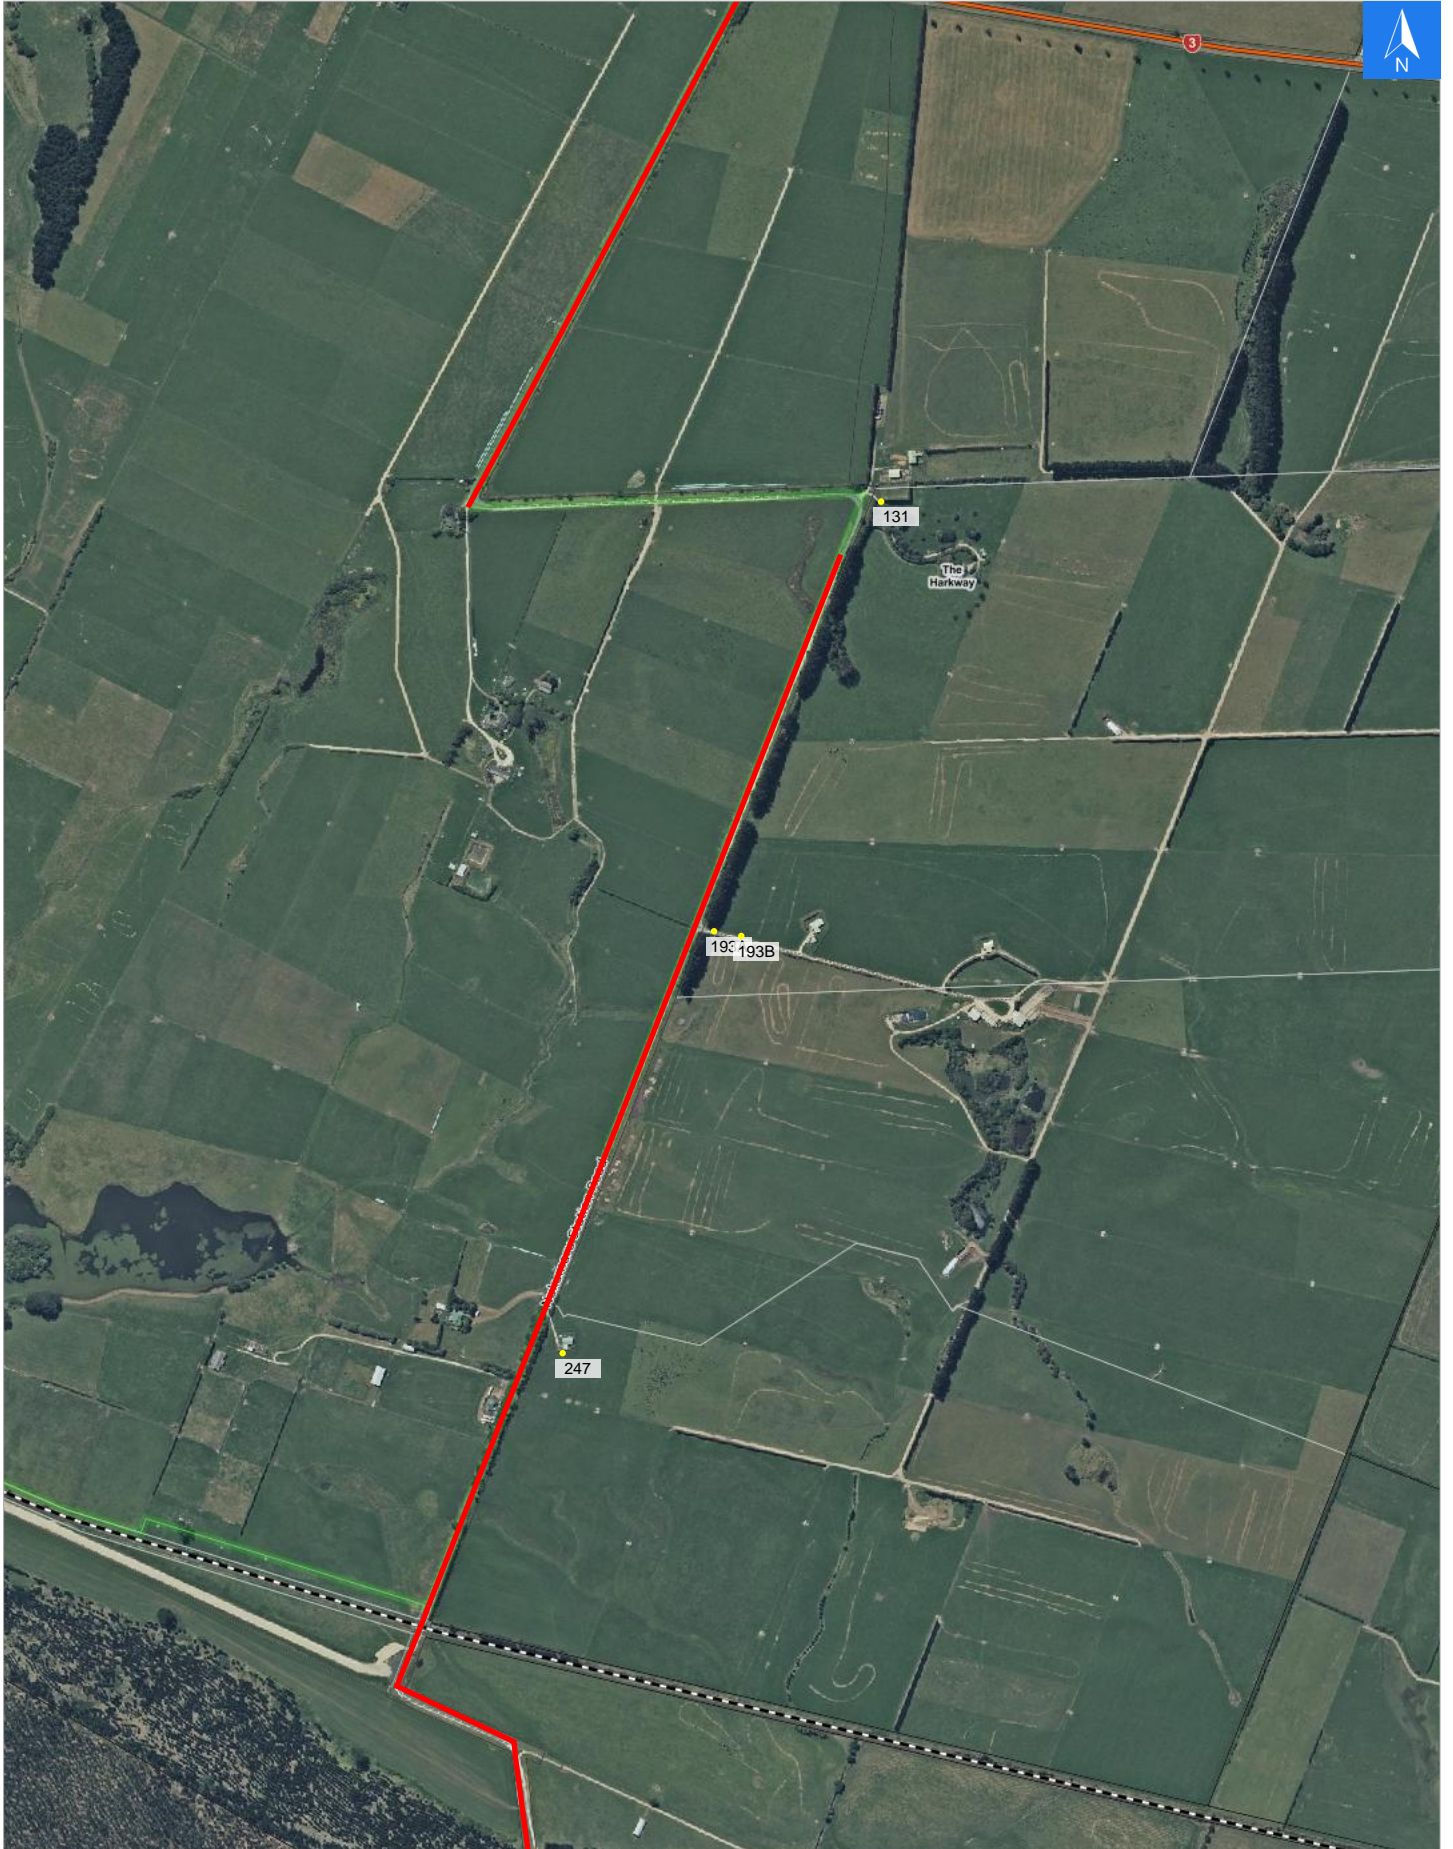

Wednesday, November 1, 2023

Disclaimer:

Digital map data sourced from Land Information New Zealand CROWN COPYRIGHT RESERVED.
The information displayed in the GIS has been taken from Whanganui District Council's databases and maps.
It is made available in good faith but its accuracy or completeness is not guaranteed. If the information is relied on in support of a resource consent it should be verified independently.

Scale 1: 10000

Wednesday, November 1, 2023

Disclaimer:

Digital map data sourced from Land Information New Zealand CROWN COPYRIGHT RESERVED.
The information displayed in the GIS has been taken from Whanganui District Council's databases and maps.
It is made available in good faith but its accuracy or completeness is not guaranteed. If the information is relied on in support of a resource consent it should be verified independently.

Road Evacuation Addresses

Data sourced from LINZ

LINZ Address	Notes	Date Time Visited	Placard
131 Nukumarū Station Road, Waittara, Whanganui			W Y1 Y2 R1 R2
193A Nukumarū Station Road, Waittara, Whanganui			W Y1 Y2 R1 R2
193B Nukumarū Station Road, Waittara, Whanganui			W Y1 Y2 R1 R2
247 Nukumarū Station Road, Waittara, Whanganui			W Y1 Y2 R1 R2