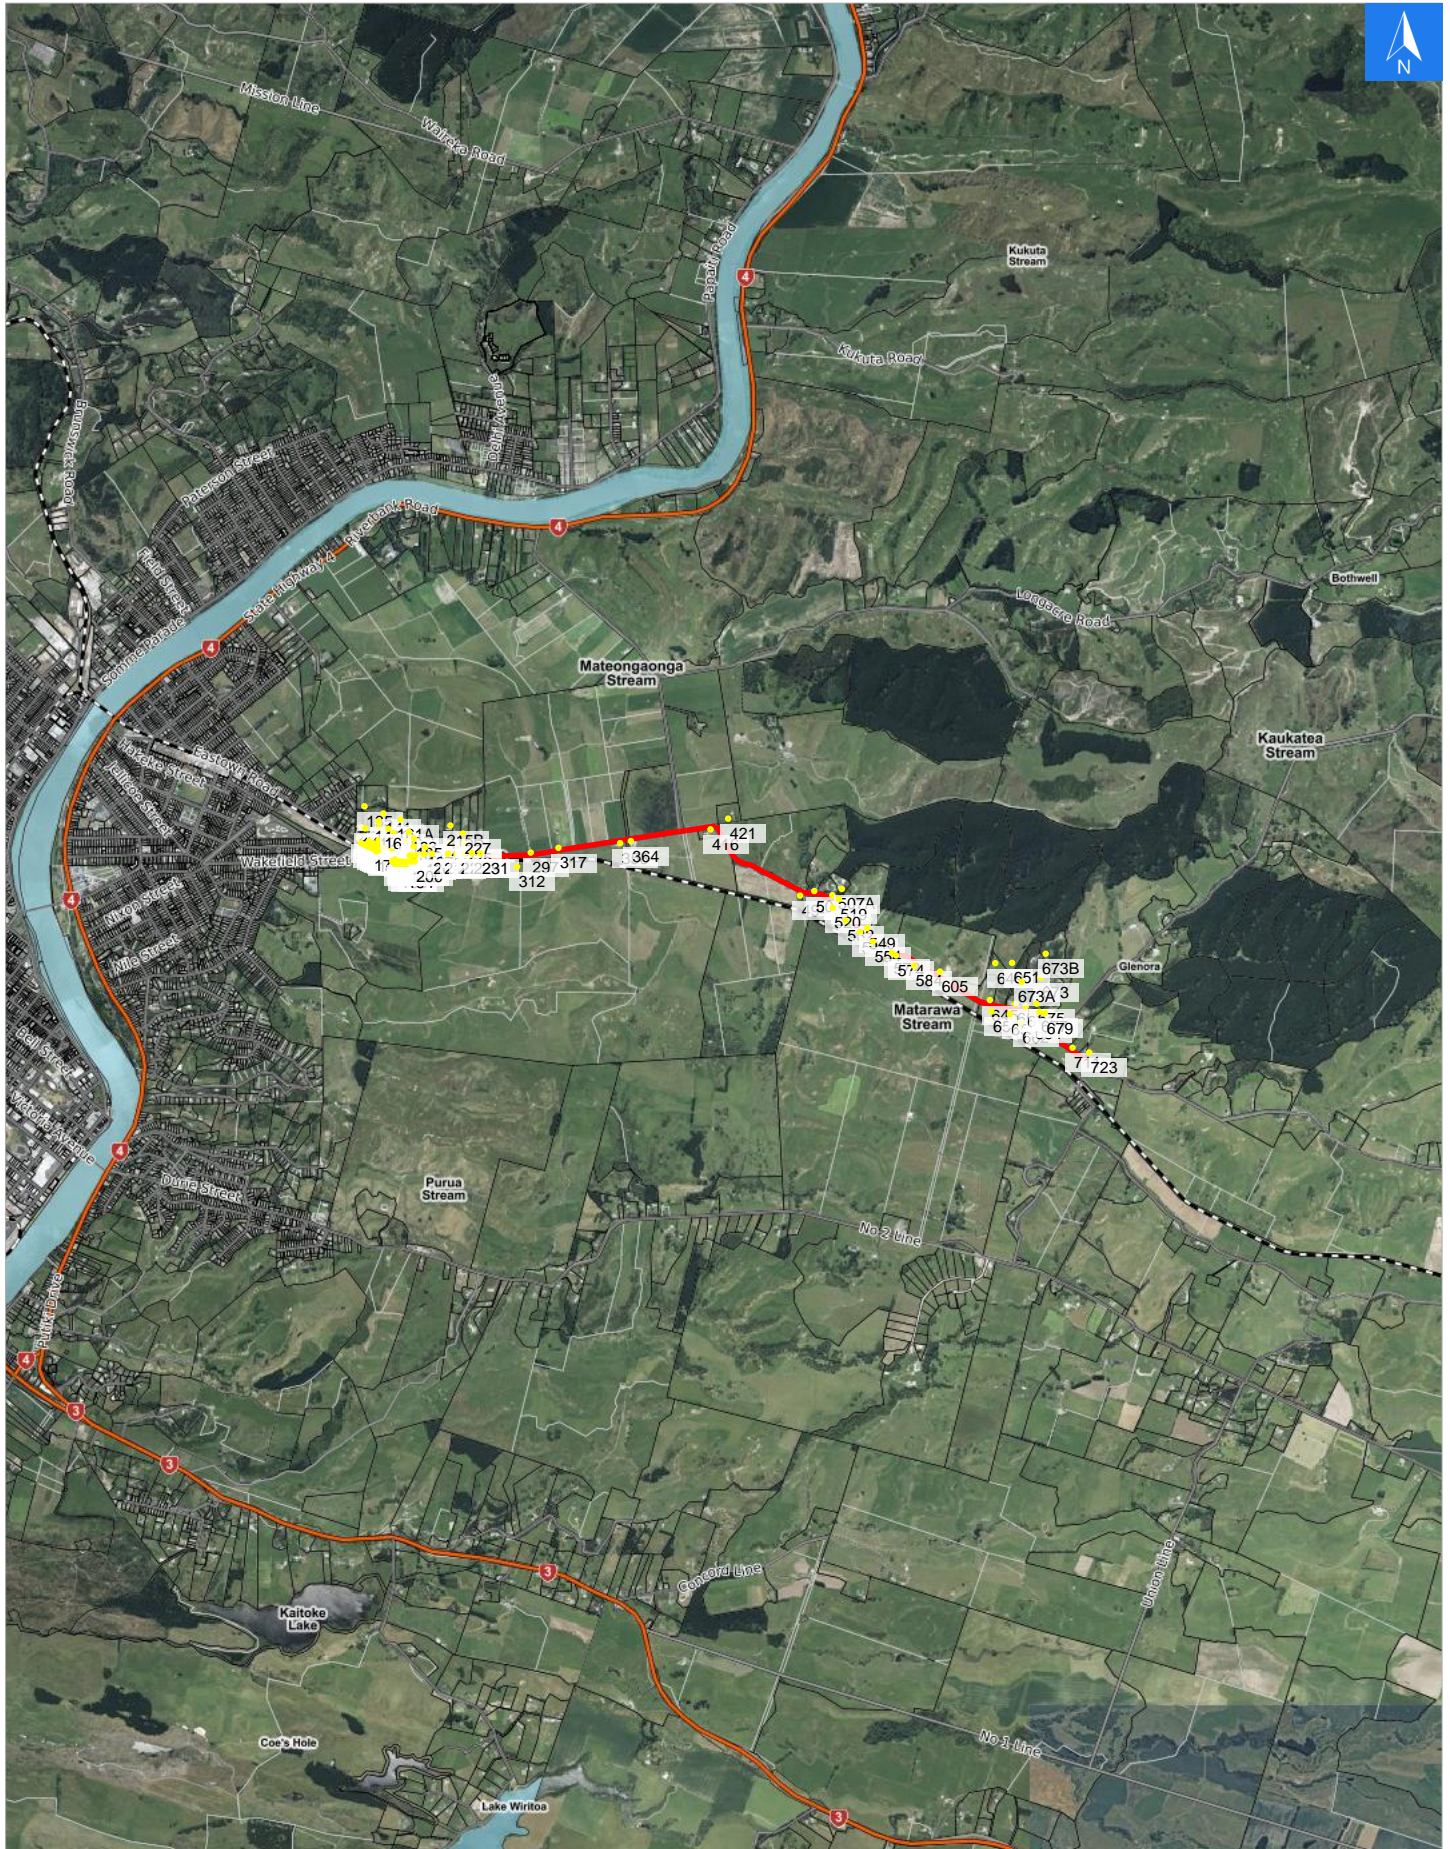

Disclaimer:

Digital map data sourced from Land Information New Zealand CROWN COPYRIGHT RESERVED.
The information displayed in the GIS has been taken from Whanganui District Council's databases and maps.
It is made available in good faith but its accuracy or completeness is not guaranteed. If the information is relied on in support of a resource consent it should be verified independently.

Wednesday, November 1, 2023

Scale 1: 50000

Wednesday, November 1, 2023

Disclaimer:

Digital map data sourced from Land Information New Zealand CROWN COPYRIGHT RESERVED.
The information displayed in the GIS has been taken from Whanganui District Council's databases and maps.
It is made available in good faith but its accuracy or completeness is not guaranteed. If the information is relied on in support of a resource consent it should be verified independently.