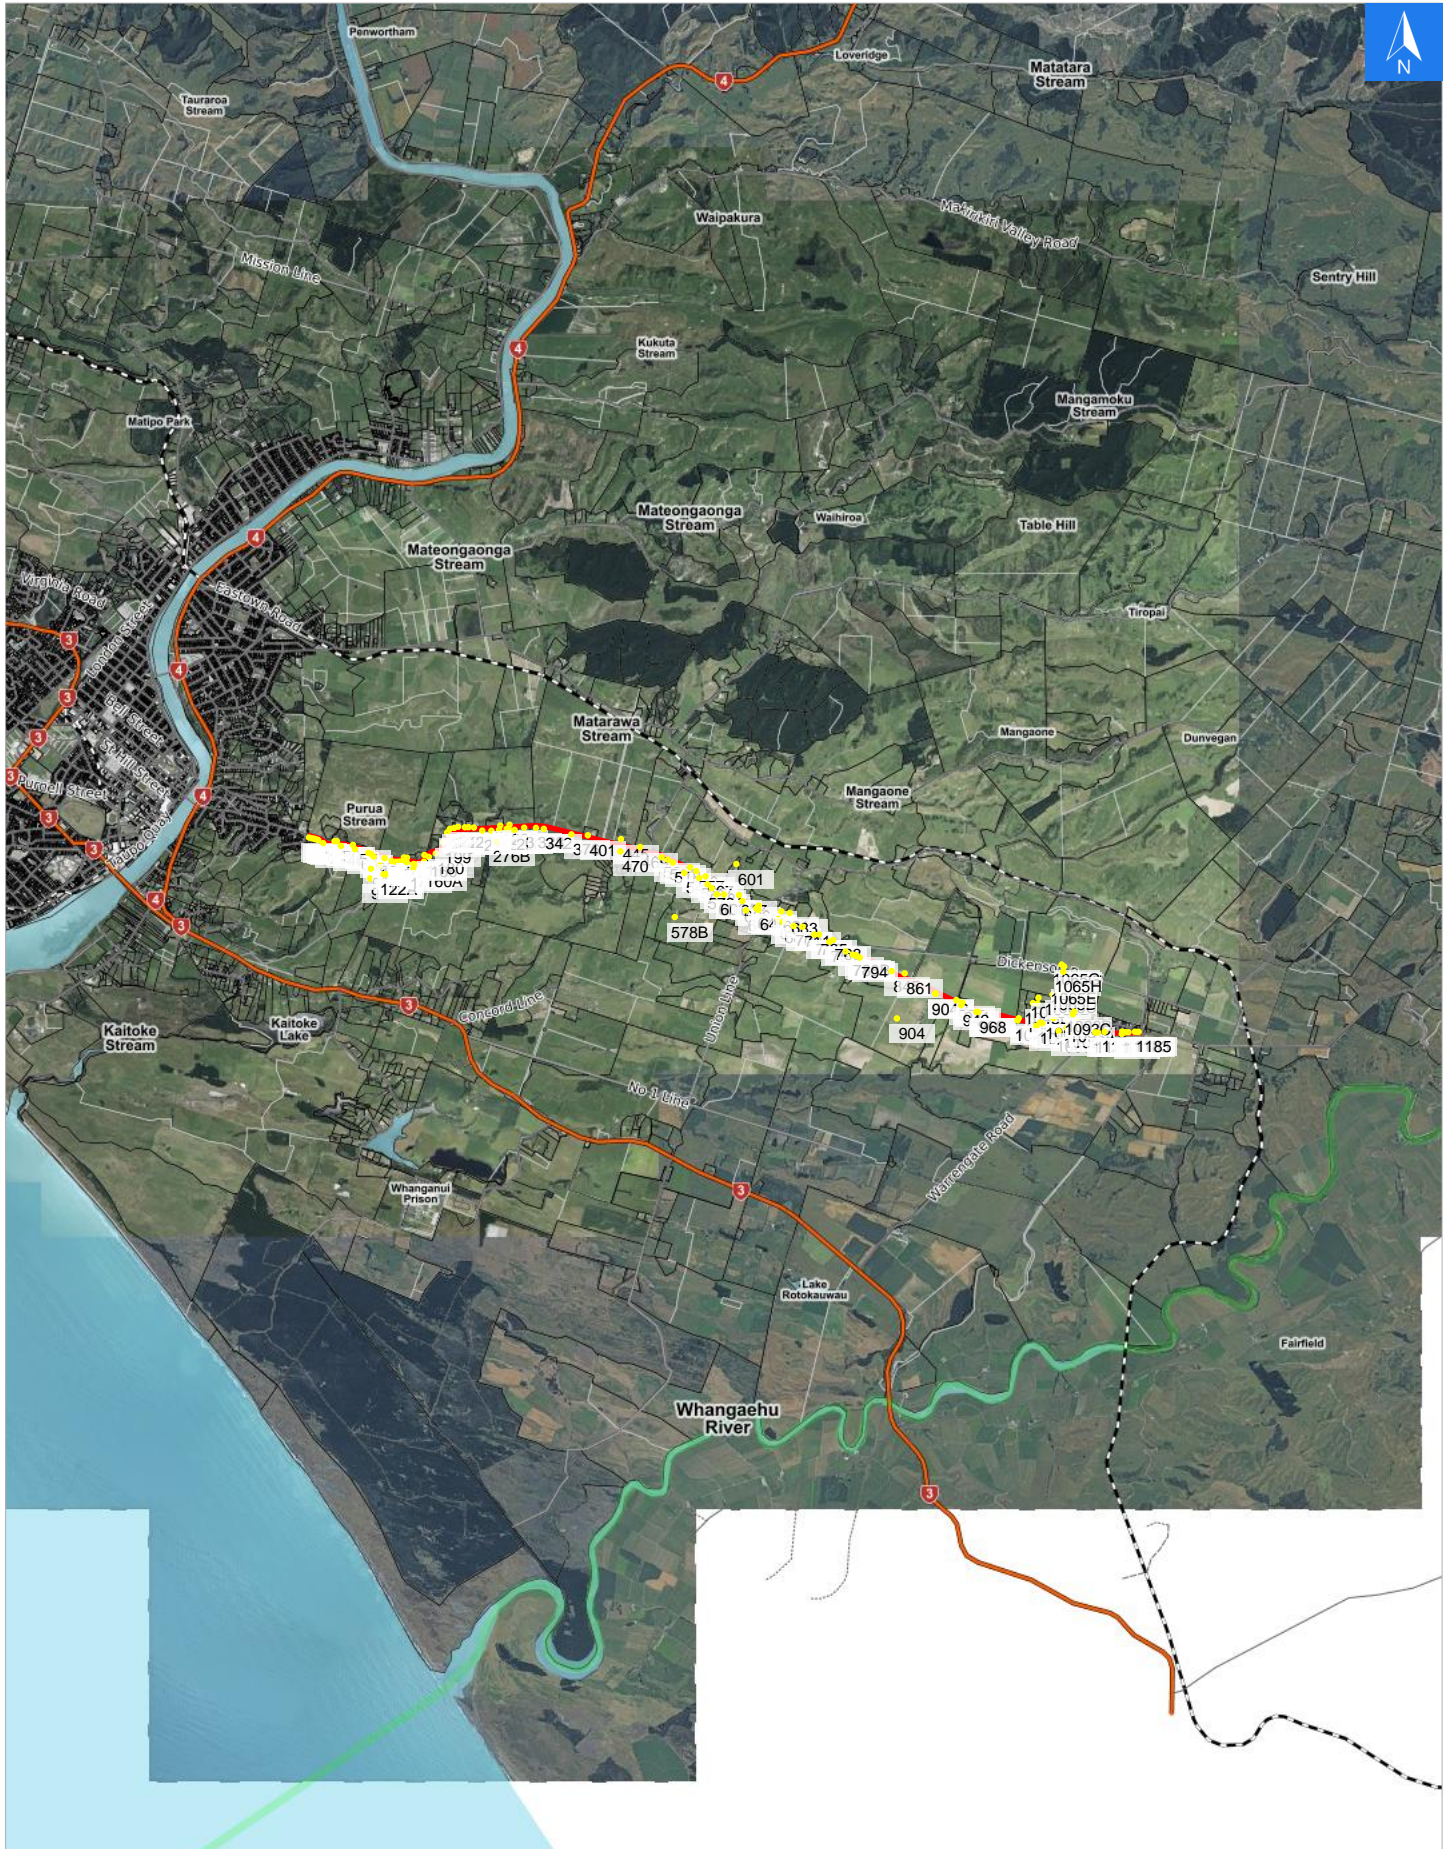

Disclaimer:

Digital map data sourced from Land Information New Zealand CROWN COPYRIGHT RESERVED.
The information displayed in the GIS has been taken from Whanganui District Council's databases and maps.
It is made available in good faith but its accuracy or completeness is not guaranteed. If the information is relied on in support of a resource consent it should be verified independently.

Wednesday, November 1, 2023

Scale 1: 100000

Wednesday, November 1, 2023

Disclaimer:

Digital map data sourced from Land Information New Zealand CROWN COPYRIGHT RESERVED.
The information displayed in the GIS has been taken from Whanganui District Council's databases and maps.
It is made available in good faith but its accuracy or completeness is not guaranteed. If the information is relied on in support of a resource consent it should be verified independently.