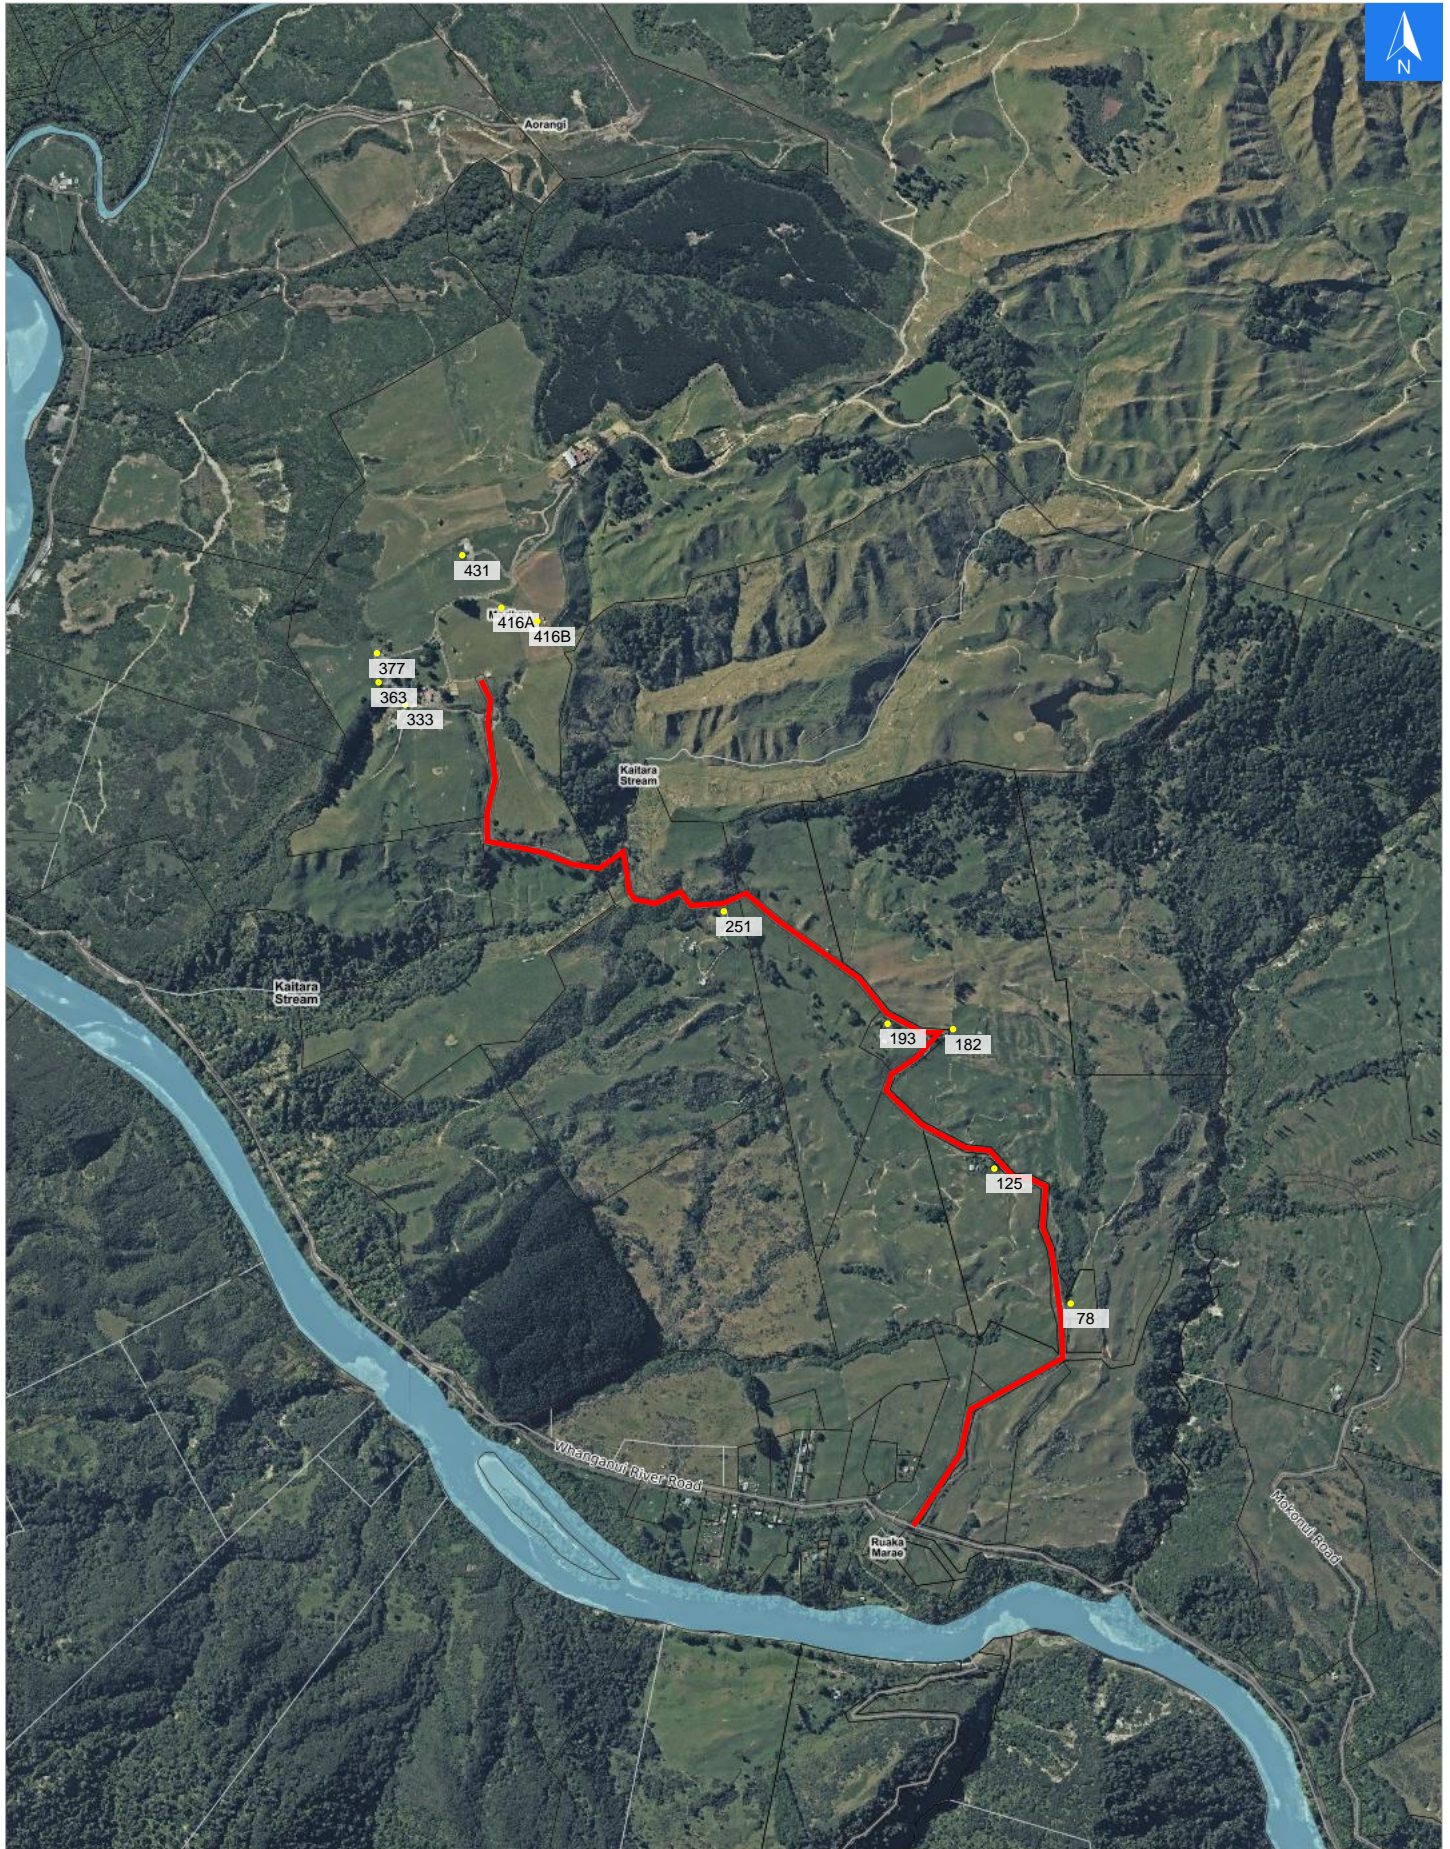

Wednesday, November 1, 2023

### Disclaimer:

Digital map data sourced from Land Information New Zealand CROWN COPYRIGHT RESERVED.  
The information displayed in the GIS has been taken from Whanganui District Council's databases and maps.  
It is made available in good faith but its accuracy or completeness is not guaranteed. If the information is relied on in support of a resource consent it should be verified independently.

Scale 1: 20000

Wednesday, November 1, 2023

**Disclaimer:**

Digital map data sourced from Land Information New Zealand CROWN COPYRIGHT RESERVED.  
The information displayed in the GIS has been taken from Whanganui District Council's databases and maps.  
It is made available in good faith but its accuracy or completeness is not guaranteed. If the information is relied on in support of a resource consent it should be verified independently.

**Road Evacuation Addresses**

Data sourced from LINZ

<b>LINZ Address</b>	<b>Notes</b>	<b>Date Time Visited</b>	<b>Placard</b>
78 Morikau Road, Ranana, Whanganui			W Y1 Y2 R1 R2
125 Morikau Road, Ranana, Whanganui			W Y1 Y2 R1 R2
182 Morikau Road, Ranana, Whanganui			W Y1 Y2 R1 R2
193 Morikau Road, Ranana, Whanganui			W Y1 Y2 R1 R2
251 Morikau Road, Ranana, Whanganui			W Y1 Y2 R1 R2
333 Morikau Road, Ranana, Whanganui			W Y1 Y2 R1 R2
363 Morikau Road, Ranana, Whanganui			W Y1 Y2 R1 R2
377 Morikau Road, Ranana, Whanganui			W Y1 Y2 R1 R2
416A Morikau Road, Ranana, Whanganui			W Y1 Y2 R1 R2
416B Morikau Road, Ranana, Whanganui			W Y1 Y2 R1 R2
431 Morikau Road, Ranana, Whanganui			W Y1 Y2 R1 R2