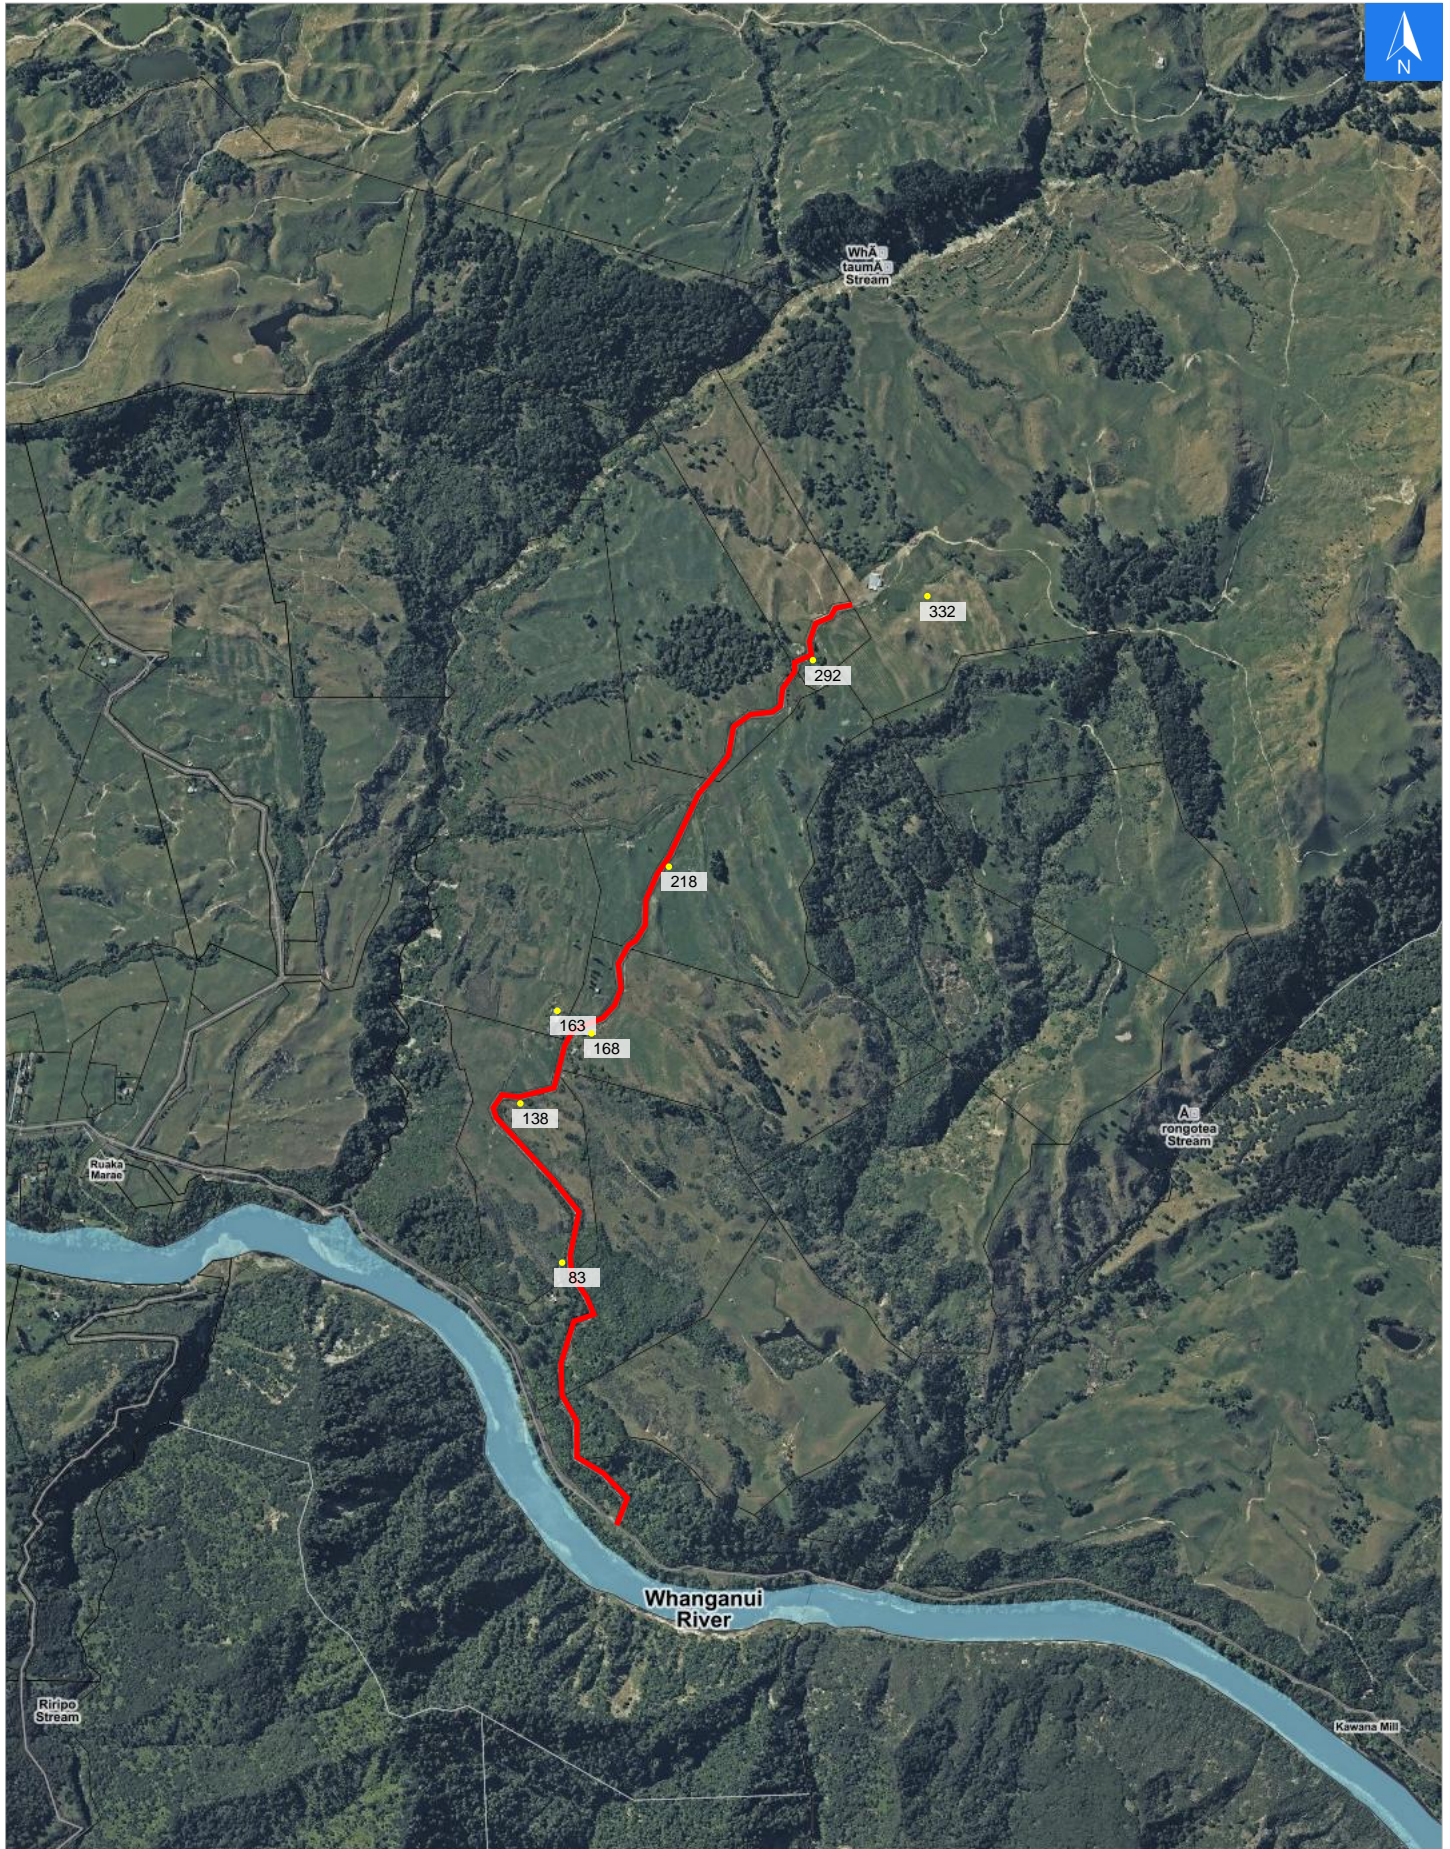

Wednesday, November 1, 2023

Disclaimer:

Digital map data sourced from Land Information New Zealand CROWN COPYRIGHT RESERVED. The information displayed in the GIS has been taken from Whanganui District Council's databases and maps. It is made available in good faith but its accuracy or completeness is not guaranteed. If the information is relied on in support of a resource consent it should be verified independently.

Scale 1: 20000

Wednesday, November 1, 2023

Disclaimer:

Digital map data sourced from Land Information New Zealand CROWN COPYRIGHT RESERVED.
The information displayed in the GIS has been taken from Whanganui District Council's databases and maps.
It is made available in good faith but its accuracy or completeness is not guaranteed. If the information is relied on in support of a resource consent it should be verified independently.

Road Evacuation Addresses

Data sourced from LINZ

LINZ Address	Notes	Date Time Visited	Placard
83 Mokonui Road, Ranana, Whanganui			W Y1 Y2 R1 R2
138 Mokonui Road, Ranana, Whanganui			W Y1 Y2 R1 R2
163 Mokonui Road, Ranana, Whanganui			W Y1 Y2 R1 R2
168 Mokonui Road, Ranana, Whanganui			W Y1 Y2 R1 R2
218 Mokonui Road, Ranana, Whanganui			W Y1 Y2 R1 R2
292 Mokonui Road, Ranana, Whanganui			W Y1 Y2 R1 R2
332 Mokonui Road, Ranana, Whanganui			W Y1 Y2 R1 R2