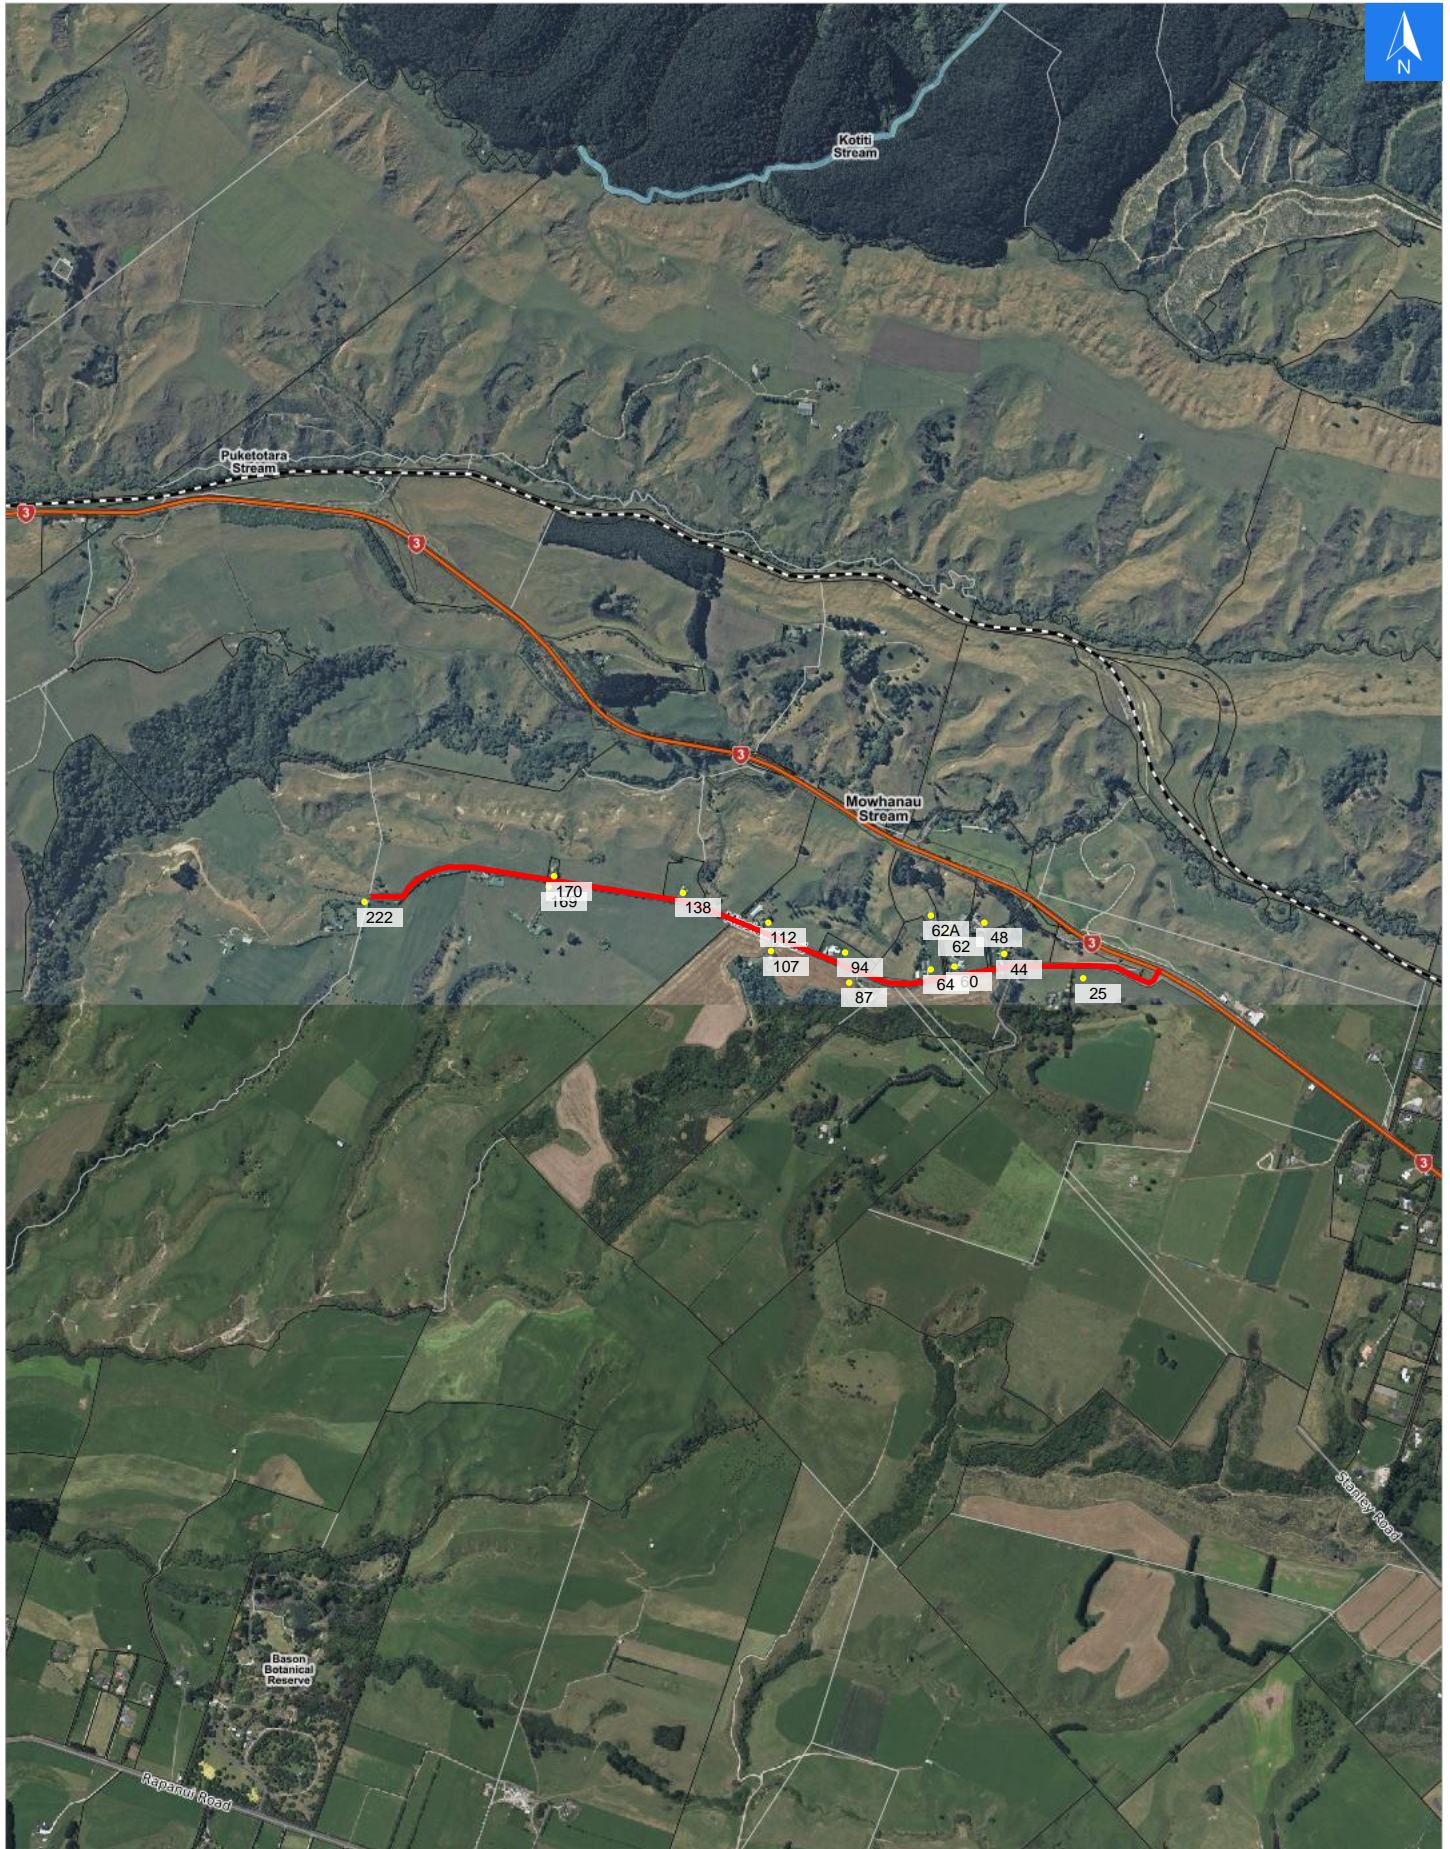

Wednesday, November 1, 2023

Disclaimer:

Digital map data sourced from Land Information New Zealand CROWN COPYRIGHT RESERVED.
The information displayed in the GIS has been taken from Whanganui District Council's databases and maps.
It is made available in good faith but its accuracy or completeness is not guaranteed. If the information is relied on in support of a resource consent it should be verified independently.

Scale 1: 20000

Wednesday, November 1, 2023

Disclaimer:

Digital map data sourced from Land Information New Zealand CROWN COPYRIGHT RESERVED.
The information displayed in the GIS has been taken from Whanganui District Council's databases and maps.
It is made available in good faith but its accuracy or completeness is not guaranteed. If the information is relied on in support of a resource consent it should be verified independently.

Road Evacuation Addresses

Data sourced from LINZ

| LINZ Address | Notes | Date Time Visited | Placard |
|---------------------------------------|-------|-------------------|---------------|
| 25 Mission Road, Westmere, Whanganui | | | W Y1 Y2 R1 R2 |
| 44 Mission Road, Westmere, Whanganui | | | W Y1 Y2 R1 R2 |
| 48 Mission Road, Westmere, Whanganui | | | W Y1 Y2 R1 R2 |
| 60 Mission Road, Westmere, Whanganui | | | W Y1 Y2 R1 R2 |
| 62 Mission Road, Westmere, Whanganui | | | W Y1 Y2 R1 R2 |
| 62A Mission Road, Westmere, Whanganui | | | W Y1 Y2 R1 R2 |
| 64 Mission Road, Westmere, Whanganui | | | W Y1 Y2 R1 R2 |
| 87 Mission Road, Westmere, Whanganui | | | W Y1 Y2 R1 R2 |
| 94 Mission Road, Westmere, Whanganui | | | W Y1 Y2 R1 R2 |
| 107 Mission Road, Westmere, Whanganui | | | W Y1 Y2 R1 R2 |
| 112 Mission Road, Westmere, Whanganui | | | W Y1 Y2 R1 R2 |
| 138 Mission Road, Westmere, Whanganui | | | W Y1 Y2 R1 R2 |
| 169 Mission Road, Westmere, Whanganui | | | W Y1 Y2 R1 R2 |
| 170 Mission Road, Westmere, Whanganui | | | W Y1 Y2 R1 R2 |
| 222 Mission Road, Westmere, Whanganui | | | W Y1 Y2 R1 R2 |