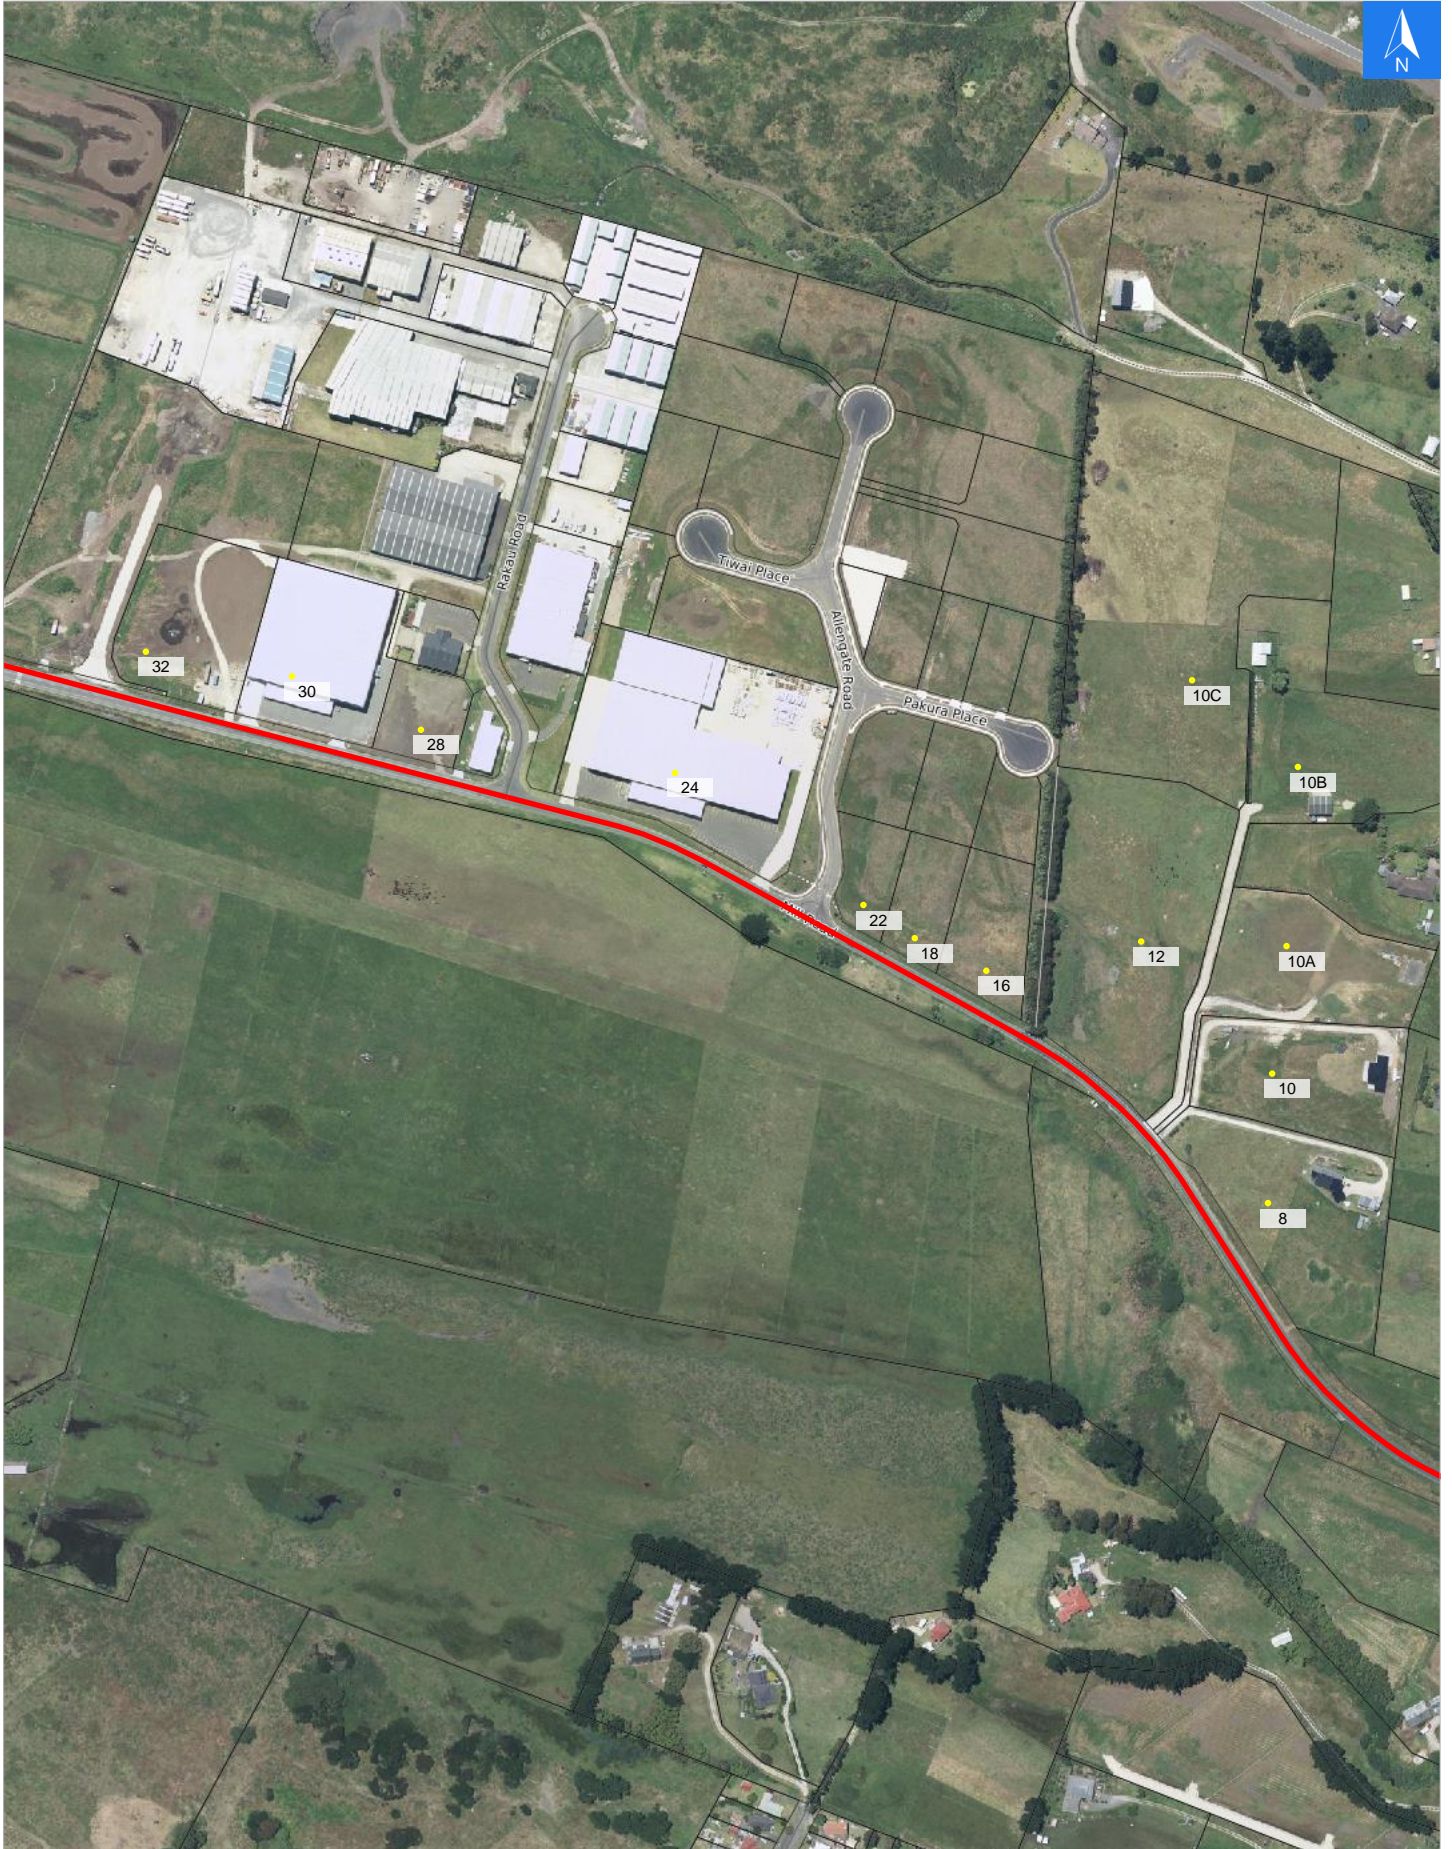

Wednesday, November 1, 2023

Disclaimer:

Digital map data sourced from Land Information New Zealand CROWN COPYRIGHT RESERVED.
The information displayed in the GIS has been taken from Whanganui District Council's databases and maps.
It is made available in good faith but its accuracy or completeness is not guaranteed. If the information is relied on in support of a resource consent it should be verified independently.

Scale 1: 5000

Wednesday, November 1, 2023

Disclaimer:

Digital map data sourced from Land Information New Zealand CROWN COPYRIGHT RESERVED.
The information displayed in the GIS has been taken from Whanganui District Council's databases and maps.
It is made available in good faith but its accuracy or completeness is not guaranteed. If the information is relied on in support of a resource consent it should be verified independently.

Road Evacuation Addresses

Data sourced from LINZ

LINZ Address	Notes	Date Time Visited	Placard
8 Mill Road, Castlecliff, Whanganui			W Y1 Y2 R1 R2
10 Mill Road, Castlecliff, Whanganui			W Y1 Y2 R1 R2
10A Mill Road, Castlecliff, Whanganui			W Y1 Y2 R1 R2
10B Mill Road, Castlecliff, Whanganui			W Y1 Y2 R1 R2
10C Mill Road, Castlecliff, Whanganui			W Y1 Y2 R1 R2
12 Mill Road, Castlecliff, Whanganui			W Y1 Y2 R1 R2
16 Mill Road, Castlecliff, Whanganui			W Y1 Y2 R1 R2
18 Mill Road, Castlecliff, Whanganui			W Y1 Y2 R1 R2
22 Mill Road, Castlecliff, Whanganui			W Y1 Y2 R1 R2
24 Mill Road, Castlecliff, Whanganui			W Y1 Y2 R1 R2
28 Mill Road, Castlecliff, Whanganui			W Y1 Y2 R1 R2
30 Mill Road, Castlecliff, Whanganui			W Y1 Y2 R1 R2
32 Mill Road, Castlecliff, Whanganui			W Y1 Y2 R1 R2