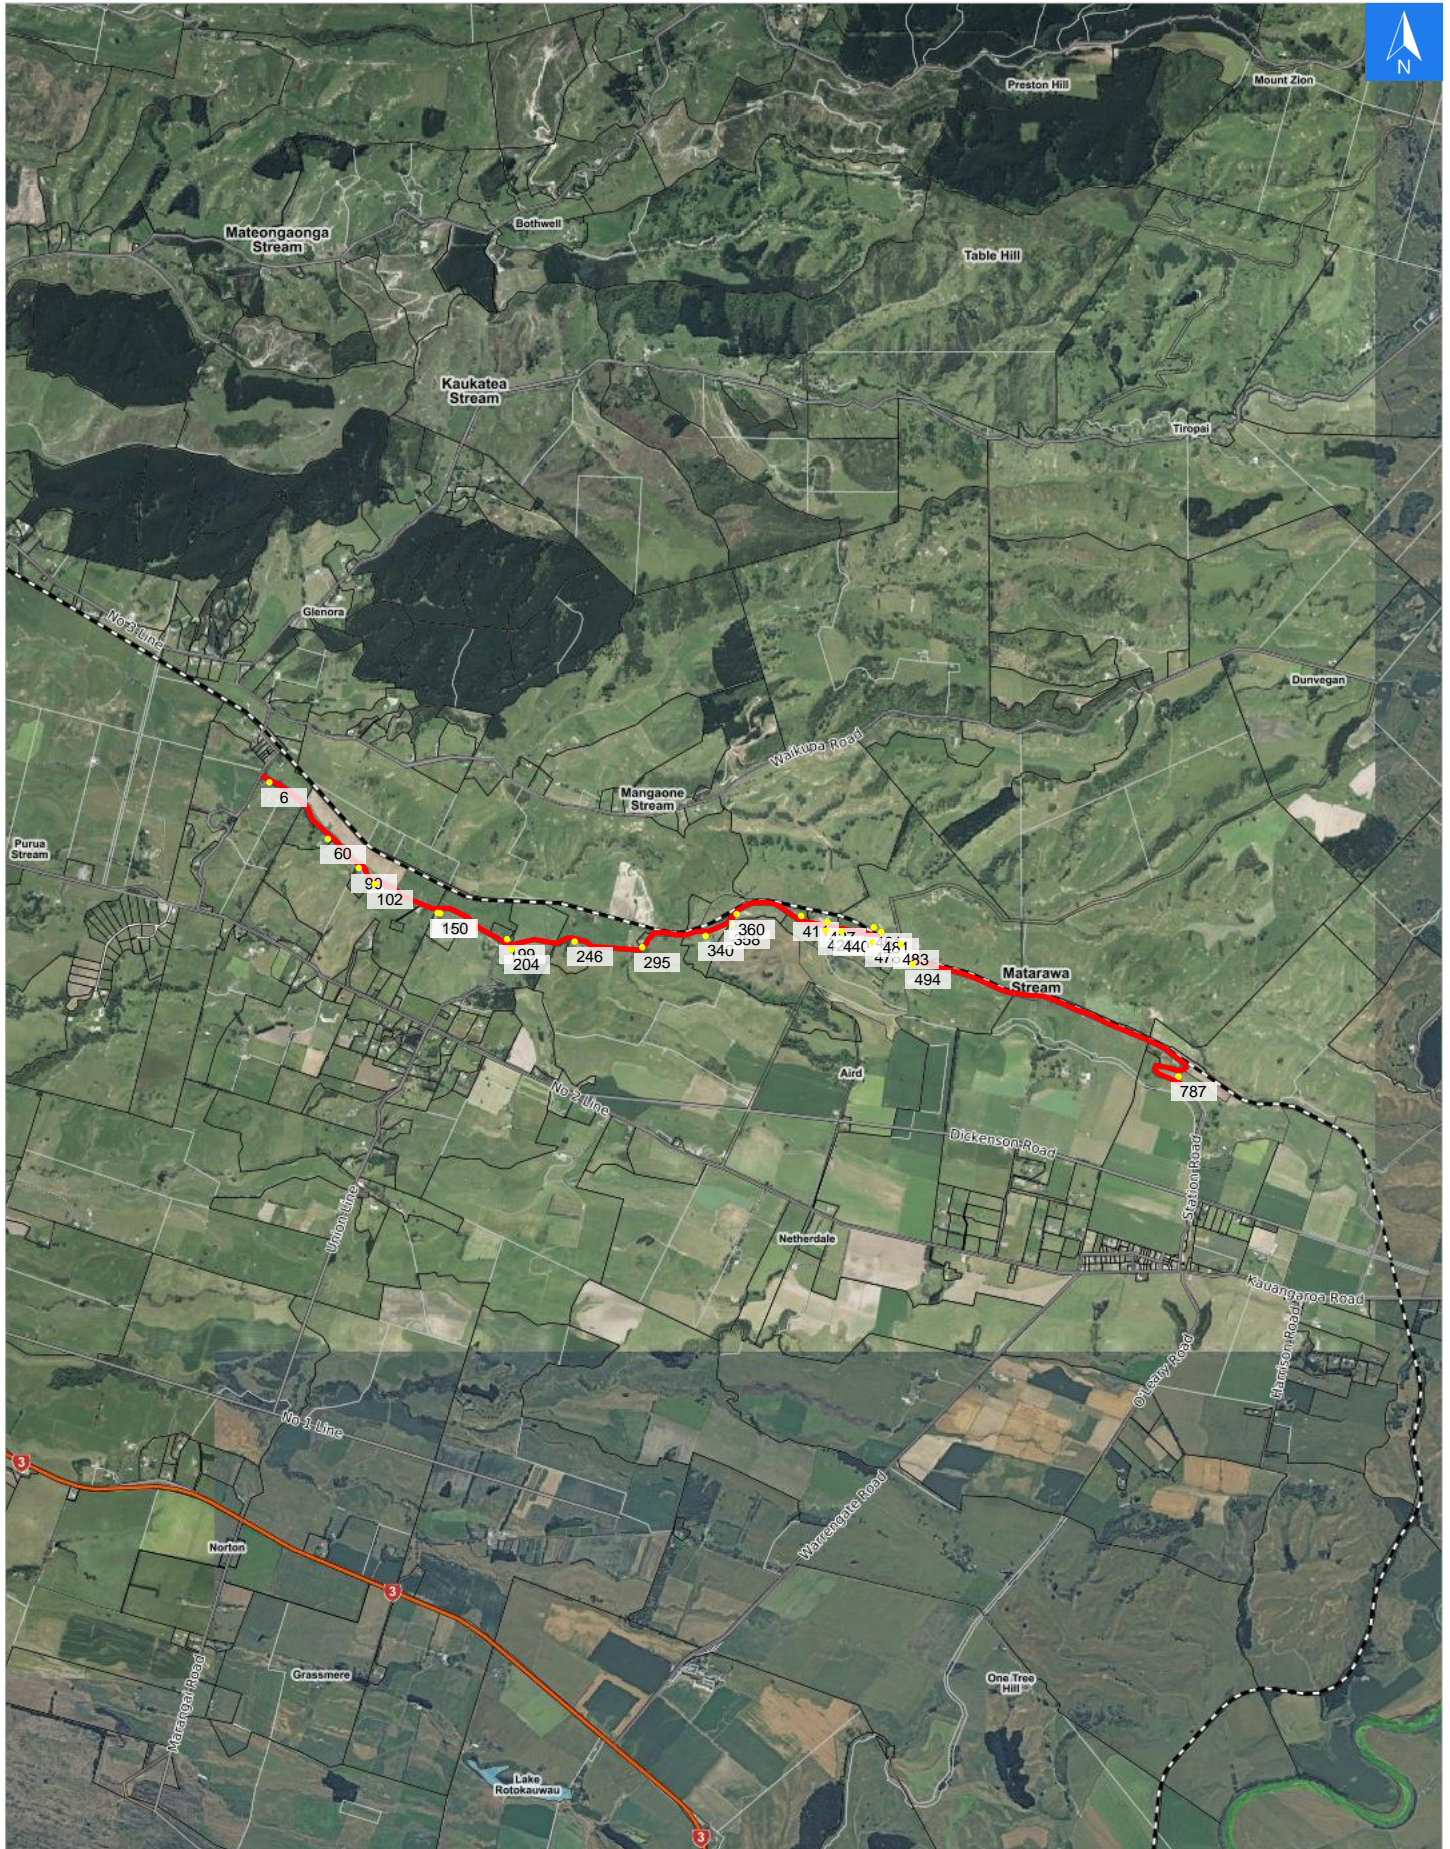

Disclaimer:

Digital map data sourced from Land Information New Zealand CROWN COPYRIGHT RESERVED.
The information displayed in the GIS has been taken from Whanganui District Council's databases and maps.
It is made available in good faith but its accuracy or completeness is not guaranteed. If the information is relied on in support of a resource consent it should be verified independently.

Wednesday, November 1, 2023

Scale 1: 50000

Wednesday, November 1, 2023

Disclaimer:

Digital map data sourced from Land Information New Zealand CROWN COPYRIGHT RESERVED.
The information displayed in the GIS has been taken from Whanganui District Council's databases and maps.
It is made available in good faith but its accuracy or completeness is not guaranteed. If the information is relied on in support of a resource consent it should be verified independently.