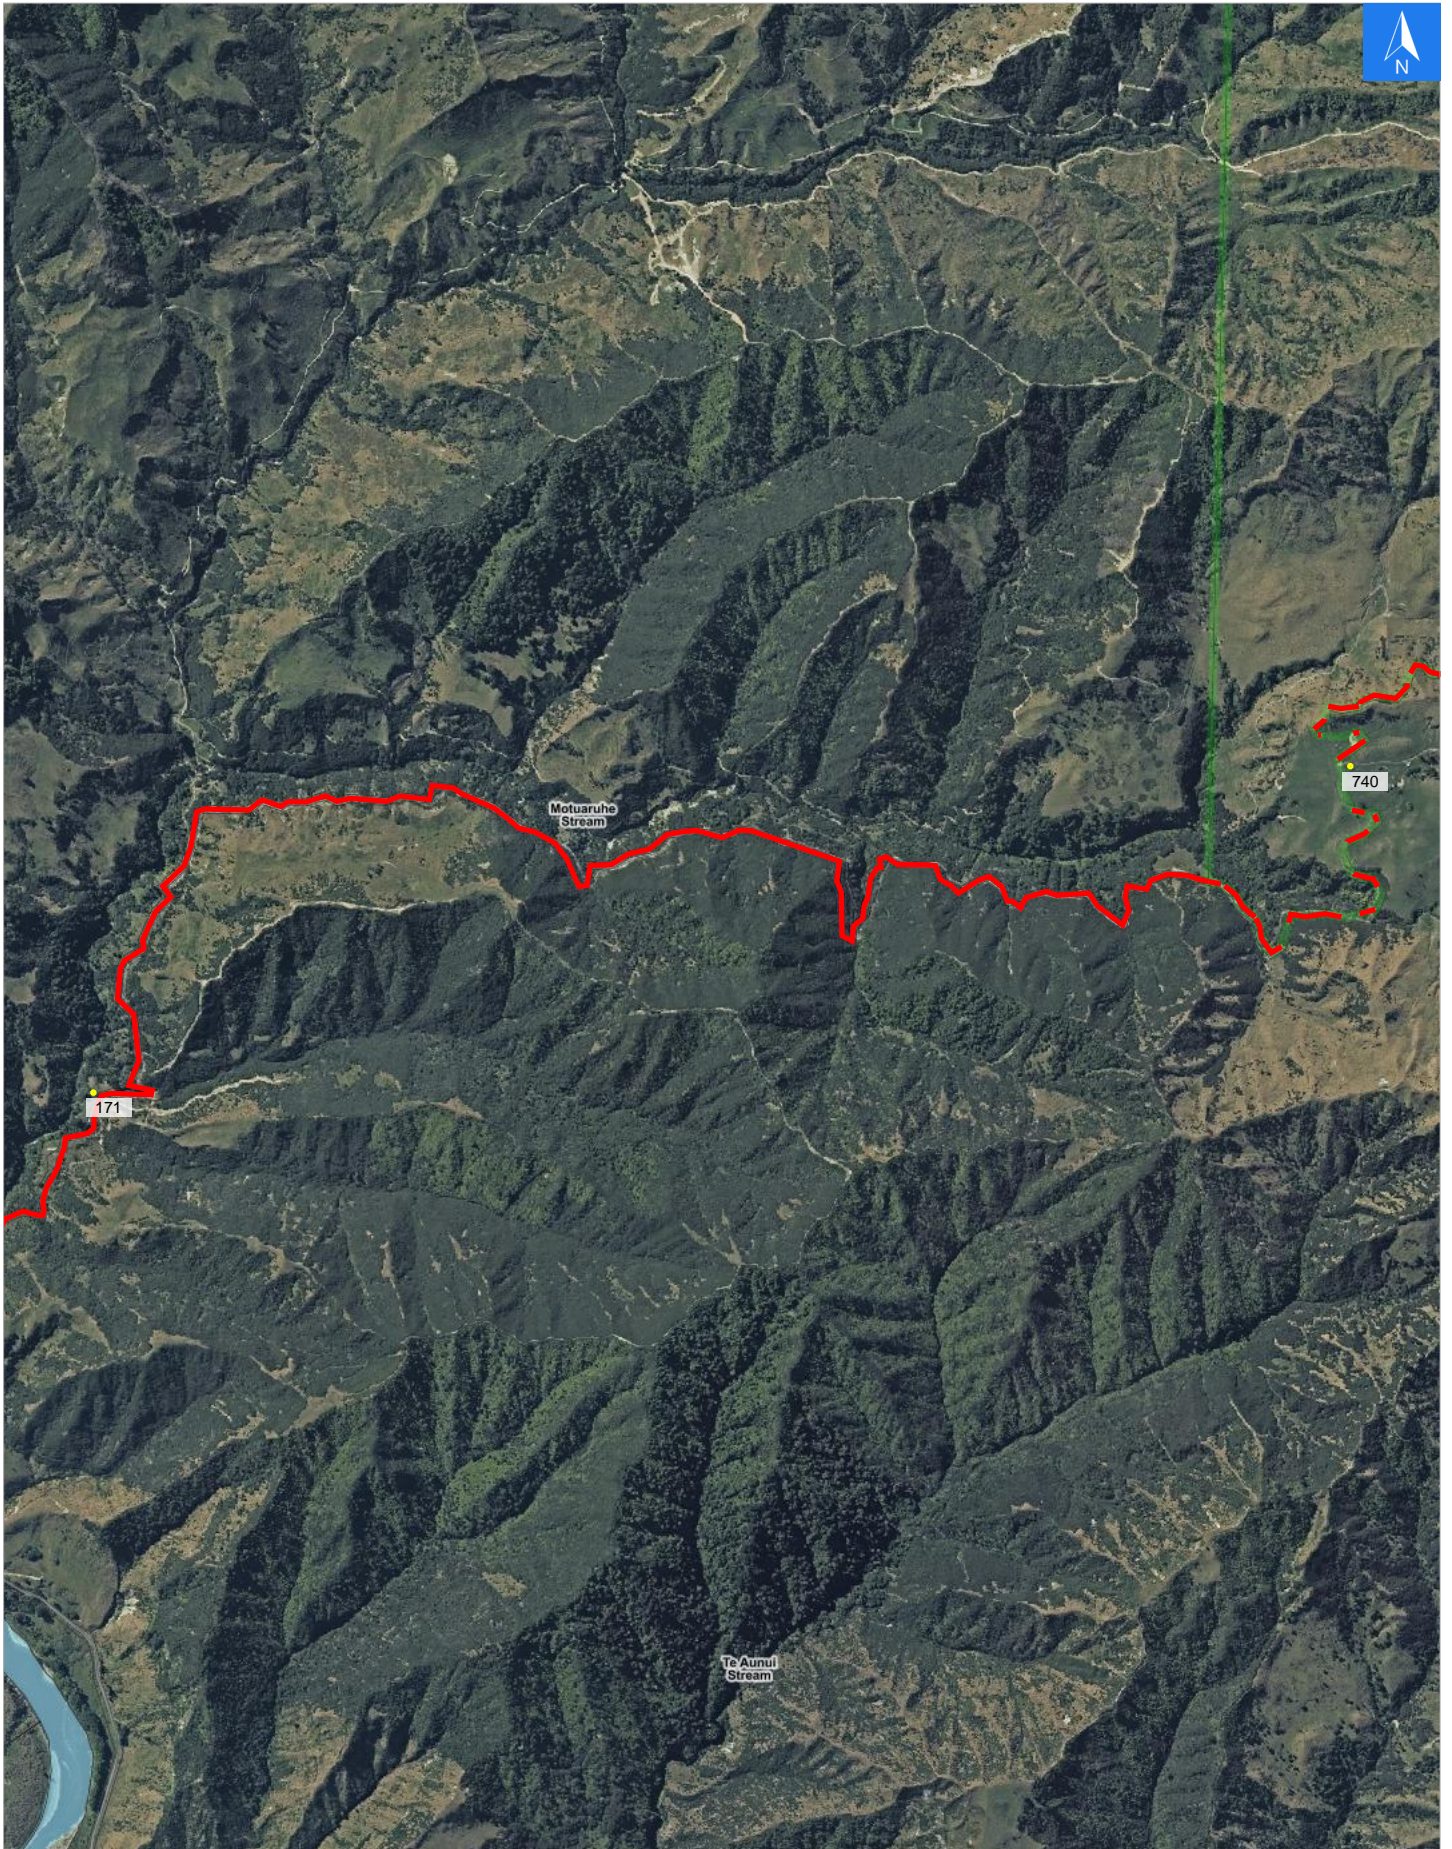

Wednesday, November 1, 2023

Disclaimer:

Digital map data sourced from Land Information New Zealand CROWN COPYRIGHT RESERVED.
The information displayed in the GIS has been taken from Whanganui District Council's databases and maps.
It is made available in good faith but its accuracy or completeness is not guaranteed. If the information is relied on in support of a resource consent it should be verified independently.

Scale 1: 20000

Wednesday, November 1, 2023

Disclaimer:

Digital map data sourced from Land Information New Zealand CROWN COPYRIGHT RESERVED.
The information displayed in the GIS has been taken from Whanganui District Council's databases and maps.
It is made available in good faith but its accuracy or completeness is not guaranteed. If the information is relied on in support of a resource consent it should be verified independently.

Road Evacuation Addresses

Data sourced from LINZ

LINZ Address	Notes	Date Time Visited	Placard
171 Matahiwi Track, Matahiwi, Whanganui			W Y1 Y2 R1 R2
740 Matahiwi Track, Matahiwi, Whanganui			W Y1 Y2 R1 R2